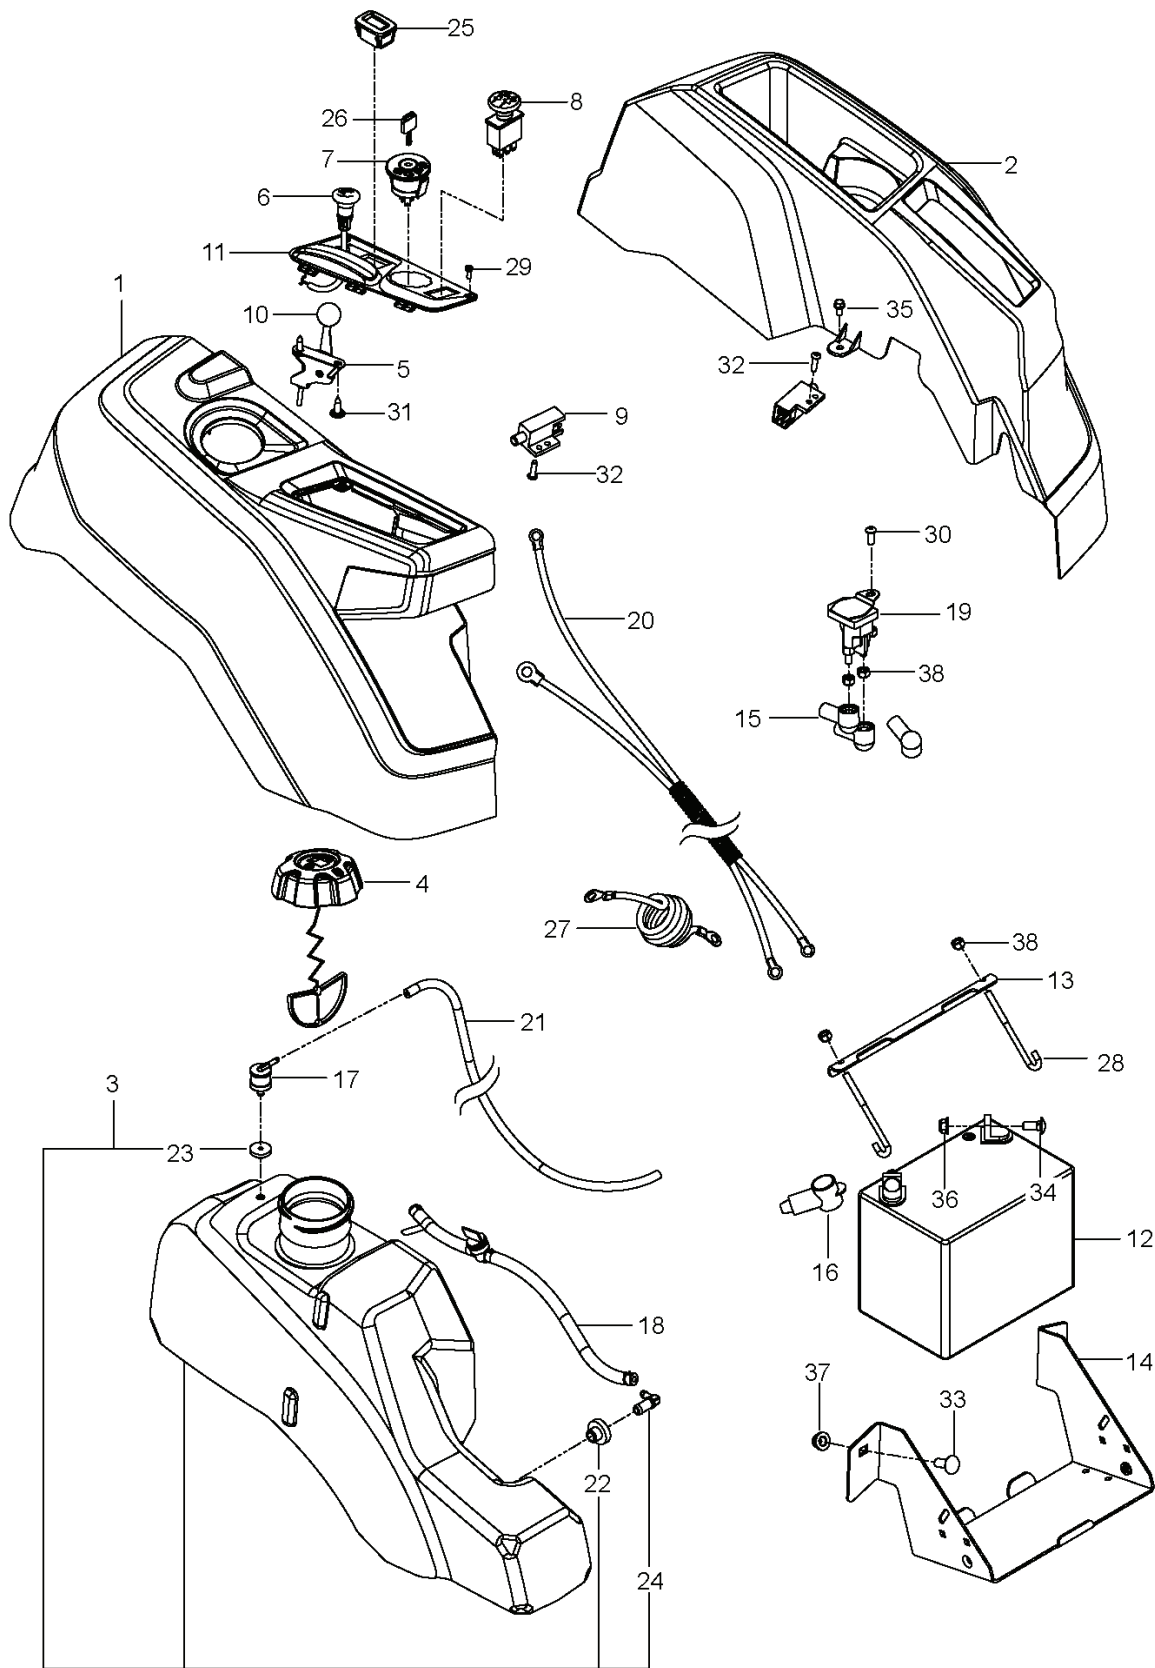

REF.	PART NO.	DESCRIPTION	REMARK	QTY.	KIT
1	585522801	CONSOLE ASSY		1	
2	586621201	CONSOLE ASSY		1	
3	589924702	FUEL TANK ASSY	Fits 2.75" filler neck	1	
4	585124801	FUEL CAP ASSY	Fits 2.75" filler neck	1	
4	529989702	CAP	Fits 2.00" filler neck	1	
5	539112438	THROTTLE CABLE		1	
6	586881501	CHOKE CONTROL ASSY		1	
7	539107541	IGNITION SWITCH		1	
8	582107602	SWITCH		1	
9	587601501	SWITCH		2	
10	539133049	KNOB ROUND BALL		1	
11	585522701	CONTROL PANEL		1	
12	539102463	BATTERY		1	
13	510030003	BRACKET		1	
14	582609602	BOX		1	
15	532131563	COVER		3	
16	539102759	INSULATOR		1	
17	576618101	TANK VENT		1	
18	586123906	FUEL HOSE		1	
19	582042801	SOLENOID		1	
20	587198601	HARNESS		1	
21	587044550	HOSE		1	
22	532003645	BUSHING		1	
23	532437492	GROMMET		1	
24	532139277	NIPPLE		1	
25	586161801	HOUR METER		1	
26	532140401	KEY		1	
27	586108201	HARNESS		1	
28	588839401	HOOK		2	
29	545227101	SCREW		2	
30	539111229	SCR 1/4-20 X 5/8 BTN SKT HD ZD		1	
31	532141841	SCREW		2	
32	586936001	SCREW		2	
33	539990645	BOLT		2	
34	539990316	BOLT		2	
35	817490408	SCREW		2	
36	539112899	NUT, 5/16-18, NYLOC		2	
37	521996501	NUT		2	
38	539976978	NUT		5	
	586337301	HARNESS	NOT SHOWN	1	
	532109748	RELAY	NOT SHOWN	1