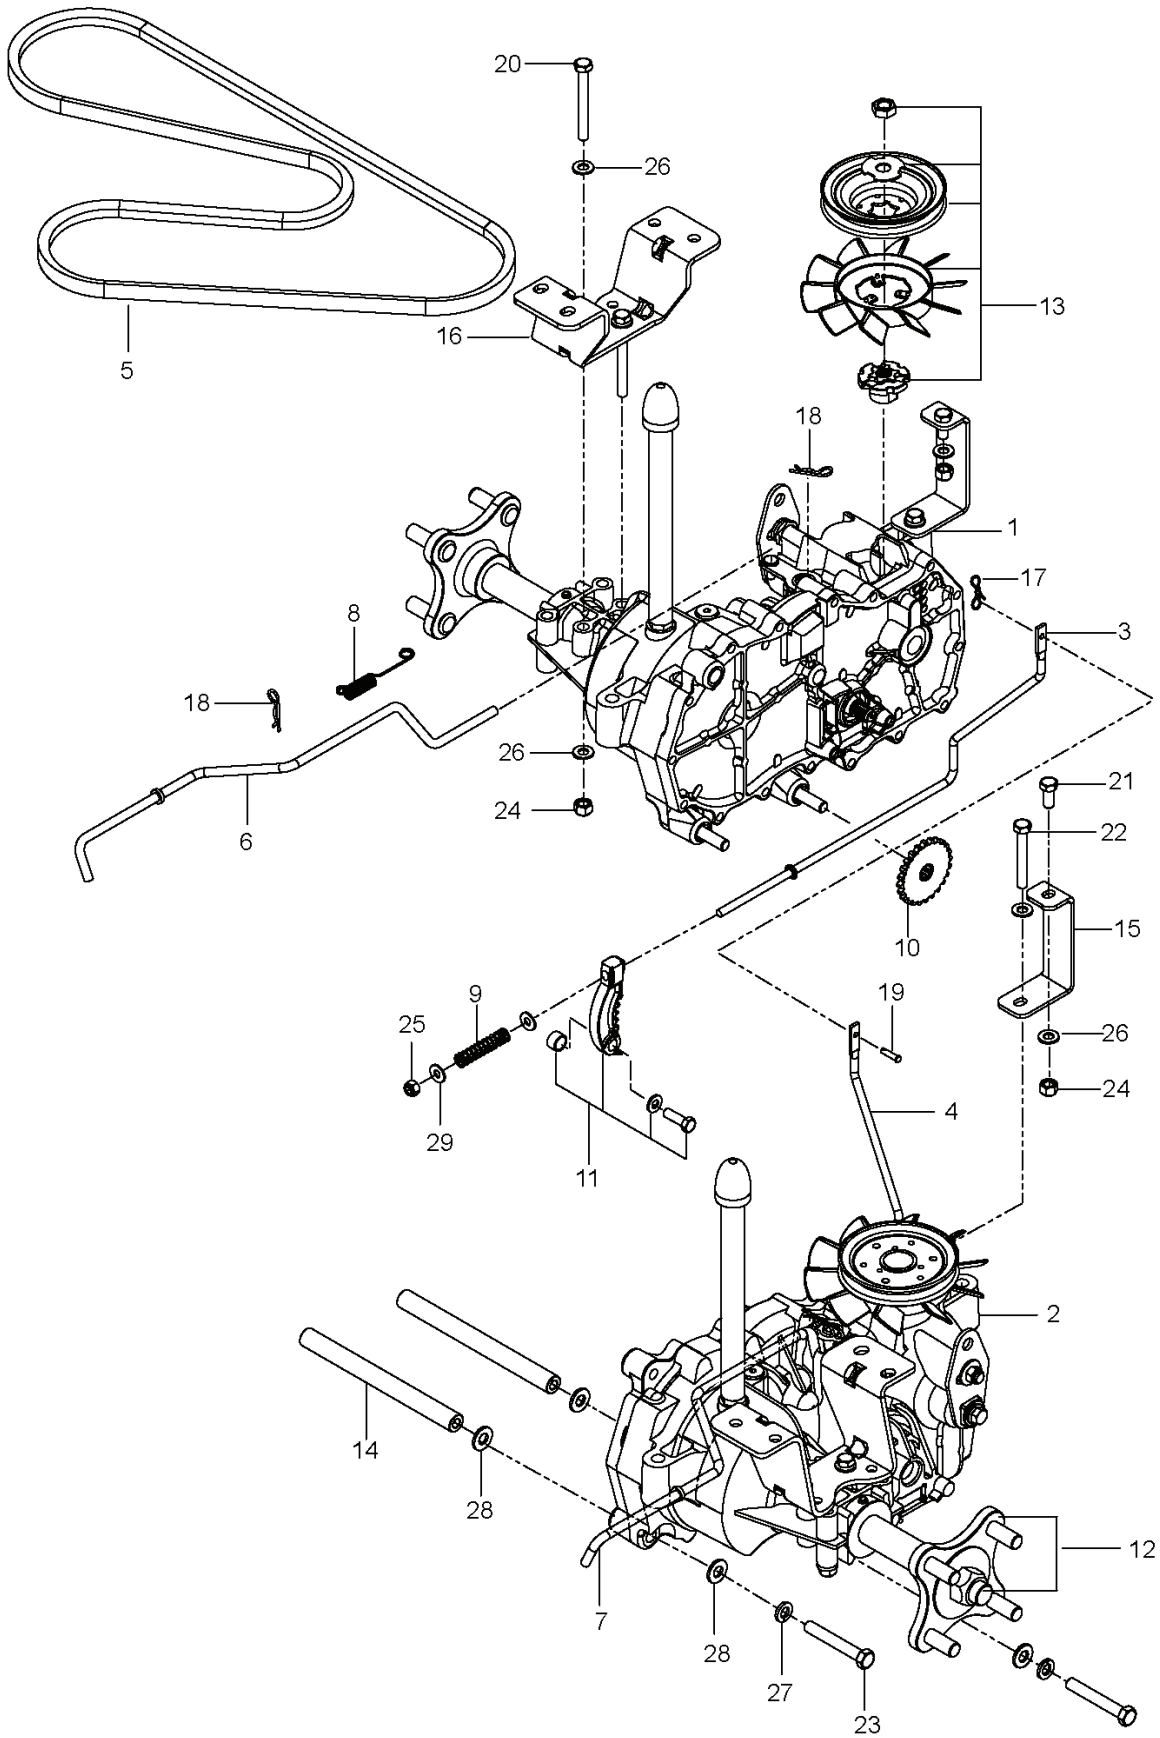

REF.	PART NO.	DESCRIPTION	REMARK	QTY.	KIT
1	510375601	TRANSMISSION		1	
2	510375602	TRANSMISSION		1	
3	574030501	LINKAGE		1	
4	574030502	LINKAGE		1	
5	539110411	BELT		1	
6	585474401	ROD		1	
7	585474501	ROD		1	
8	586665101	SPRING		2	
9	539110342	SPRING		2	
10	539120080	DISC		2	
11	539120079	ARM		2	
12	575507001	KIT		1	
13	501403602	TRANSMISSION KIT		2	
14	510184104	SPACING TUBE		2	
15	580806502	SUPPORT		2	
16	580806602	BRACKET		2	
17	587225301	PIN		1	
18	539976988	PIN		4	
19	587115301	PEN		1	
20	874780544	BOLT		4	
21	539976934	SCREW		2	
22	874780536	BOLT		2	
23	539990637	SCREW		4	
24	873800500	LOCK NUT		8	
25	539976978	NUT		2	
26	819111116	WASHER		16	
27	539990118	WASHER		4	
28	819131316	WASHER		8	
29	819091016	WASHER		4