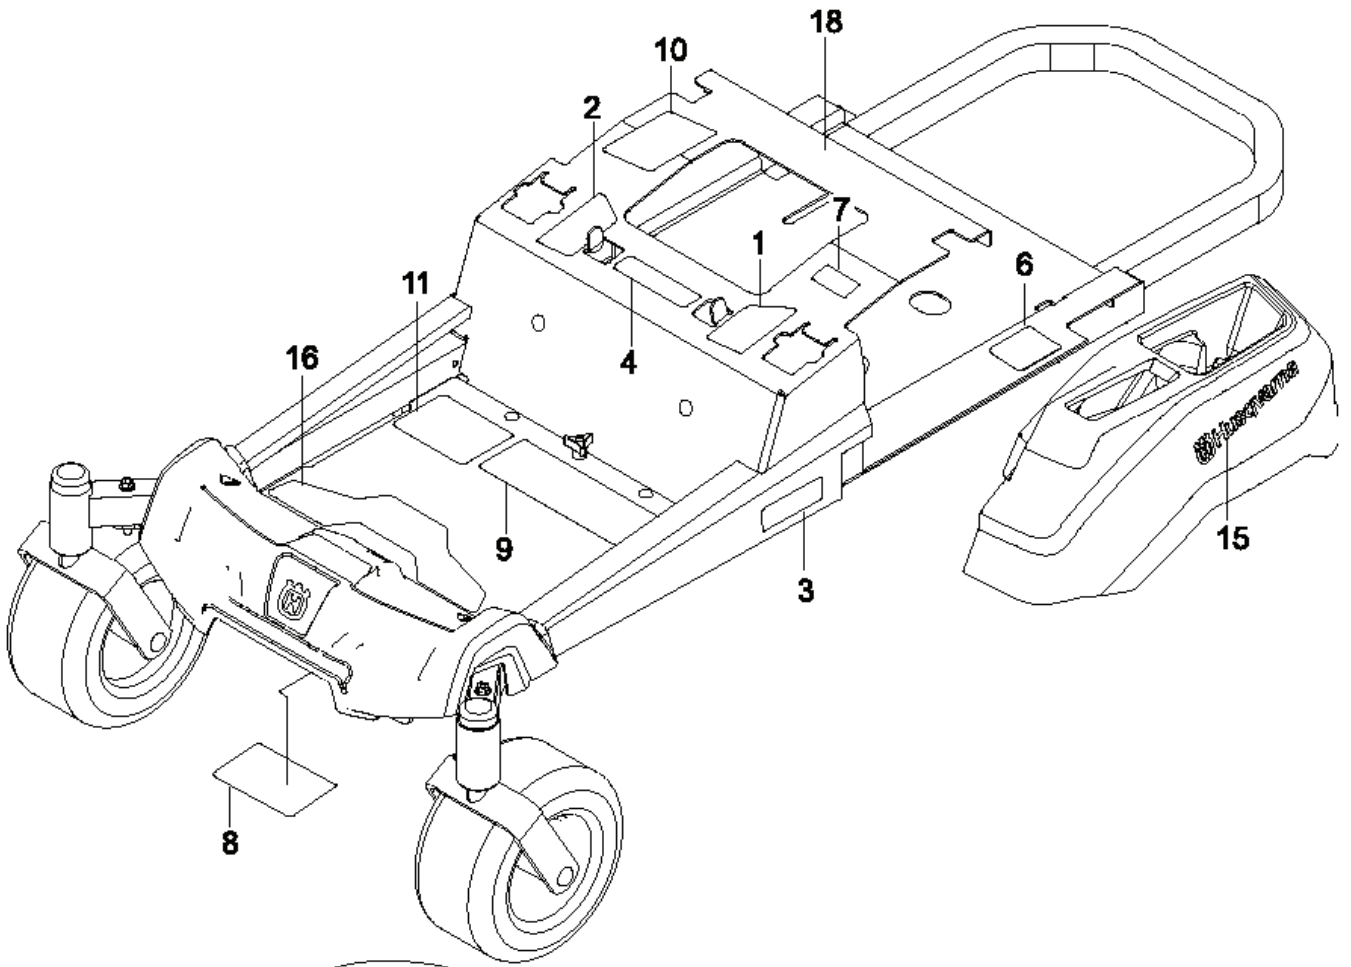

REF.	PART NO.	DESCRIPTION	REMARK	QTY.	KIT
1	587595601	DECAL		1	
2	587595501	DECAL		1	
3	587220301	DECAL		1	
4	539105745	DECAL		1	
5	592898301	DECAL		1	
6	539108385	DECAL		1	
7	539108386	DECAL		1	
8	539109897	DECAL		1	
9	590485501	DECAL		1	
10	532423829	DECAL		1	
11	588035101	DECAL		1	
12	586978801	DECAL		1	
13	589357901	DECAL		1	
14	539112620	DECAL		1	
15	577469001	DECAL		2	
16	587000701	PAD		1	
17	590885001	DECAL		1	
18	591357301	DECAL		1