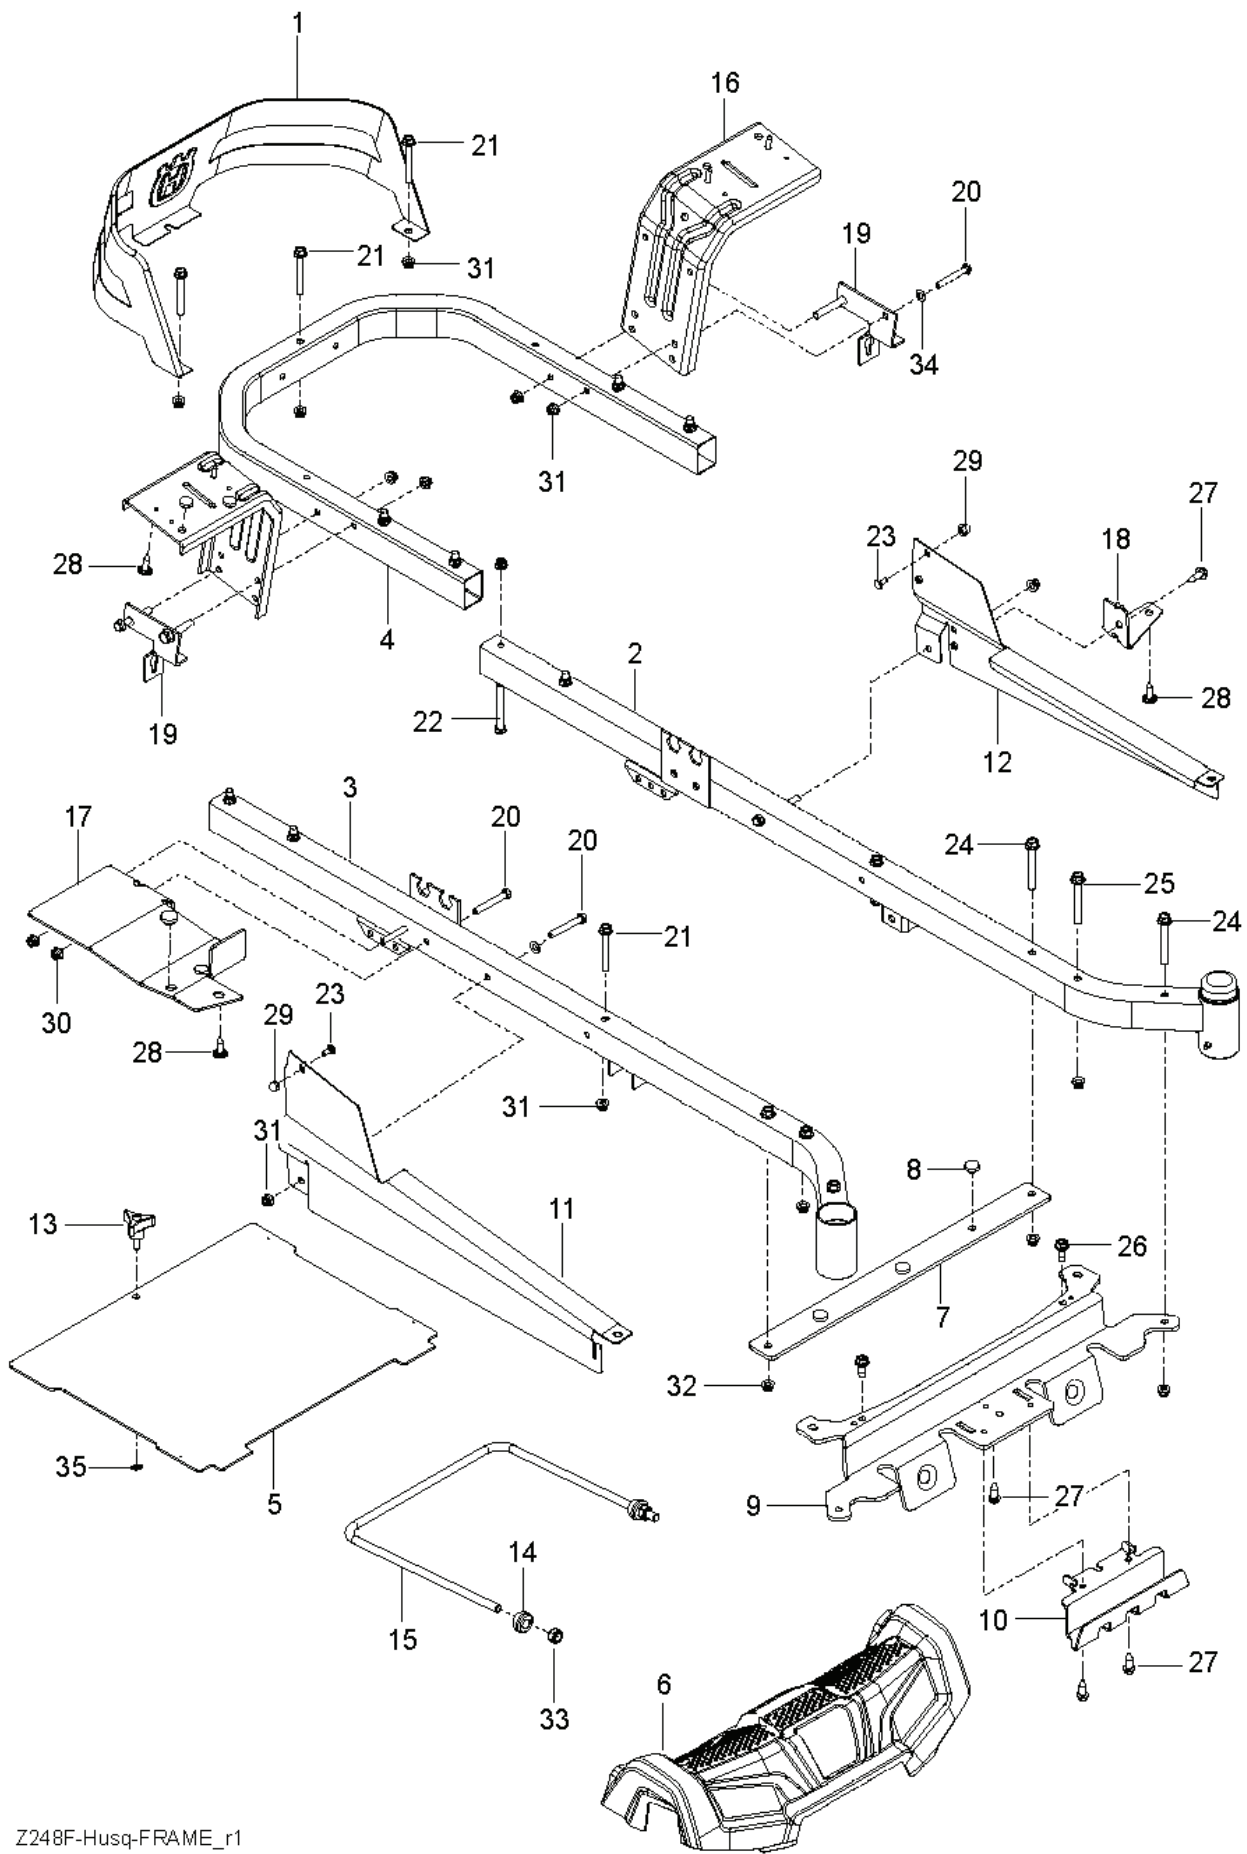

Z 248F, 967953901-01, 2020-10

SPARE PARTS LIST

REF.	PART NO.	DESCRIPTION	REMARK	QTY.	KIT
1	585039802	GUARD		1	
2	589283302	FRAME TUBE		1	
3	589283402	FRAME TUBE		1	
4	584991002	TUBE		1	
5	598712401	PLATE KIT	W/ SFTY DECALS	1	
6	586703801	FRONT COVER	W/ DECALS	1	
7	585523004	SUPPORT		1	
8	585989301	BUMPER		7	
9	585523104	CROSS MEMBER		1	
10	585523204	SKID PLATE		1	
11	585331602	COVER		1	
12	585331502	COVER		1	
13	539104411	KNOB		1	
14	532195263	BUSHING		2	
15	521938101	LINK		1	
16	580501302	BRACKET		2	
17	585523404	SUPPORT		1	
18	585523604	SUPPORT		1	
19	585474302	BRACKET		2	
20	874780536	BOLT		8	
21	874780544	BOLT		5	
22	874780648	BOLT		8	
23	585940001	BOLT		2	
24	577117701	SCREW		4	
25	586654301	BOLT		2	
26	586881101	BOLT		2	
27	817000510	BOLT		4	
28	532416358	SCREW		6	
29	585938101	NUT		2	
30	873900500	NUT		2	
31	539112899	NUT, 5/16-18, NYLOC		9	
32	521996501	NUT		8	
33	539119124	NUT		2	
34	819111116	WASHER		6	
35	532423063	WASHER		1	

REF.	PART NO.	DESCRIPTION	REMARK	QTY.	KIT
2	576588602	WHEEL ASSY		2	
1	590486601	WHEEL		2	
3	586650302	YOKE		2	
4	539115638	FITTING		2	
5	539115638	FITTING		2	
6	539112660	BEARING		2	
7	539117901	BUSHING		2	
8	539102535	CAP		2	
9	539115749	CASTER PLUG		2	
10	585995401	SPACER		1	
11	539115747	SPRING		2	
12	874950516	SCREW		2	
13	576601501	SCREW		2	
14	873930800	NUT		2	
15	587653902	NUT		8	
16	539115675	WASHER		2	
17	819182212	WASHER		1	