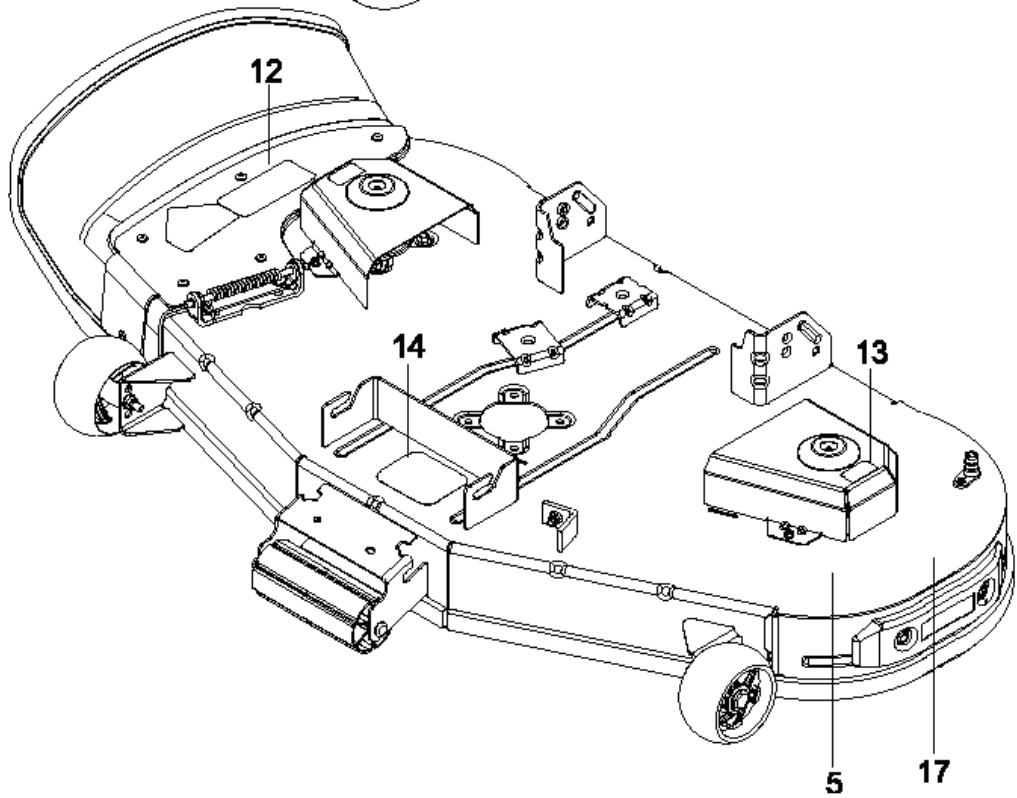

REF.	PART NO.	DESCRIPTION	REMARK	QTY.	KIT
1	587595601	DECAL		1	
2	587595501	DECAL		1	
3	587220301	DECAL		1	
4	539105745	DECAL		1	
5	592898301	DECAL		1	
6	539108385	DECAL		1	
7	539108386	DECAL		1	
8	539109897	DECAL		1	
9	590485501	DECAL		1	
10	532423829	DECAL		1	
11	588035101	DECAL		1	
12	586978801	DECAL		1	
13	589357901	DECAL		1	
14	539112620	DECAL		1	
15	577469001	DECAL		2	
16	587000701	PAD		1	
17	590885001	DECAL		1	
18	591357301	DECAL		1