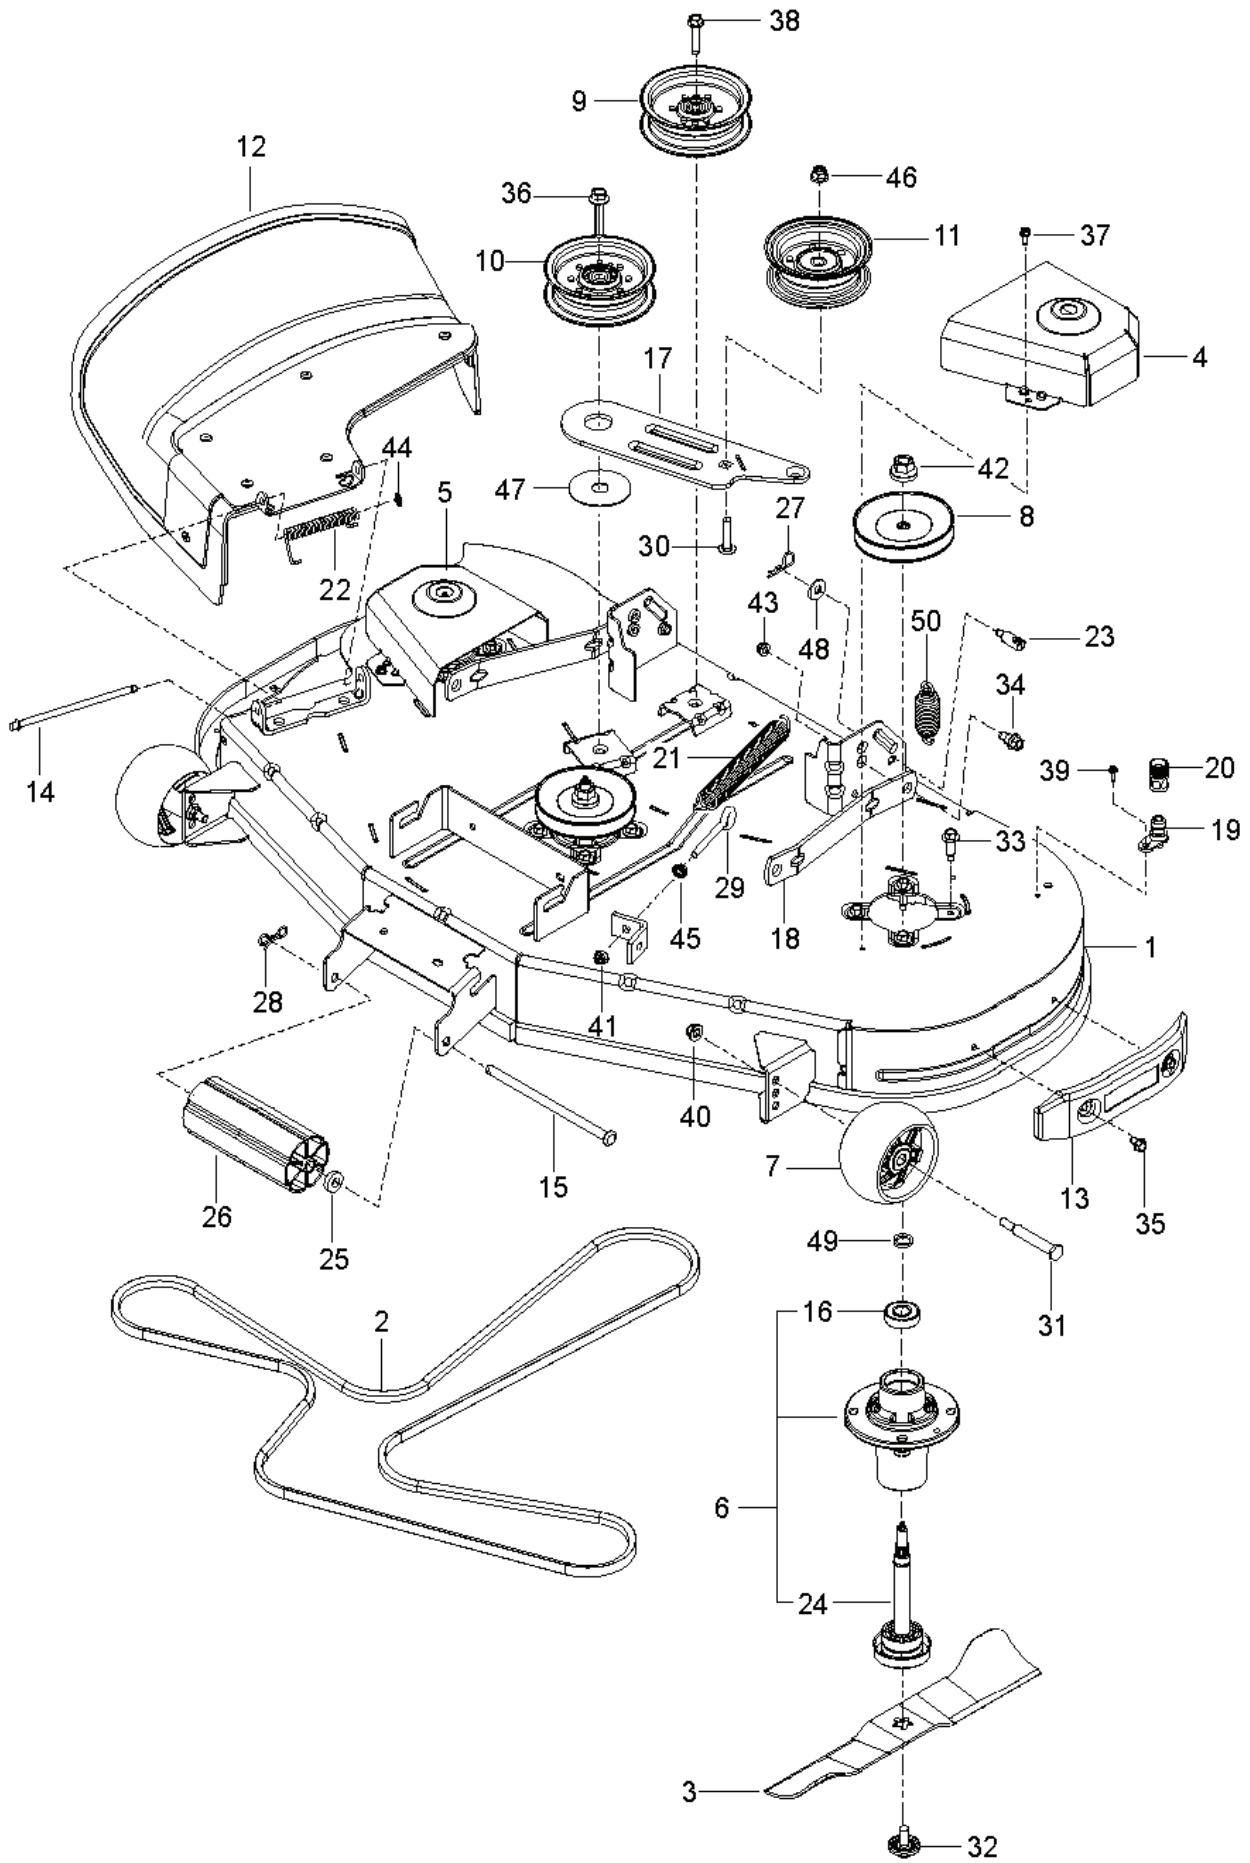

REF.	PART NO.	DESCRIPTION	REMARK	QTY.	KIT
1	583810101	SERVICE KIT		1	
2	582558001	BELT		1	
3	588811002	BLADE		2	
4	588812802	COVER		1	
5	588812402	COVER		1	
6	539131898	SPINDLE		3	
7	589527301	WHEEL		2	
8	532173435	PULLEY		3	
9	532196106	PULLEY		1	
10	532196104	PULLEY		1	
11	532193197	PULLEY		1	
12	588980701	DEFLECTOR ASSY		1	
13	582541103	BUMPER		1	
14	532131491	SHAFT		2	
15	532179127	ROD ROLLER NOSE		1	
16	532110485	BEARING		2	
17	588812202	ARM		1	
18	587140502	ARM		2	
19	532415598	HOSE COUPLING		1	
20	532416405	COUPLING		1	
21	582504001	SPRING		1	
22	587354701	SPRING		1	
23	532195161	STUD		2	
24	532187291	SHAFT		3	
25	582360501	BUSHING		1	
26	532176066	ROLLER		1	
27	532194209	SPRING		2	
28	532194208	PIN		1	
29	539115574	EYE BOLT		1	
30	872110614	BOLT		1	
31	532193406	BOLT		2	
32	532193003	SCREW		2	
33	584953901	BOLT		12	
34	532196539	BOLT		2	
35	532170165	BOLT		2	
36	588438301	SCREW		1	
37	532137729	SCREW		4	
38	817490628	SCREW		1	
39	817490410	SCREW		1	
40	521996501	NUT		2	
41	539112899	NUT, 5/16-18, NYLOC		1	
42	532400234	NUT		3	
43	873900500	NUT		2	
44	532110452	NUT		1	
45	539990585	NUT		1	
46	873680600	NUT		1	
47	532178515	WASHER		1	
48	819212113	WASHER		2	
49	532187690	WASHER		3	
50	539118762	SPRING		1