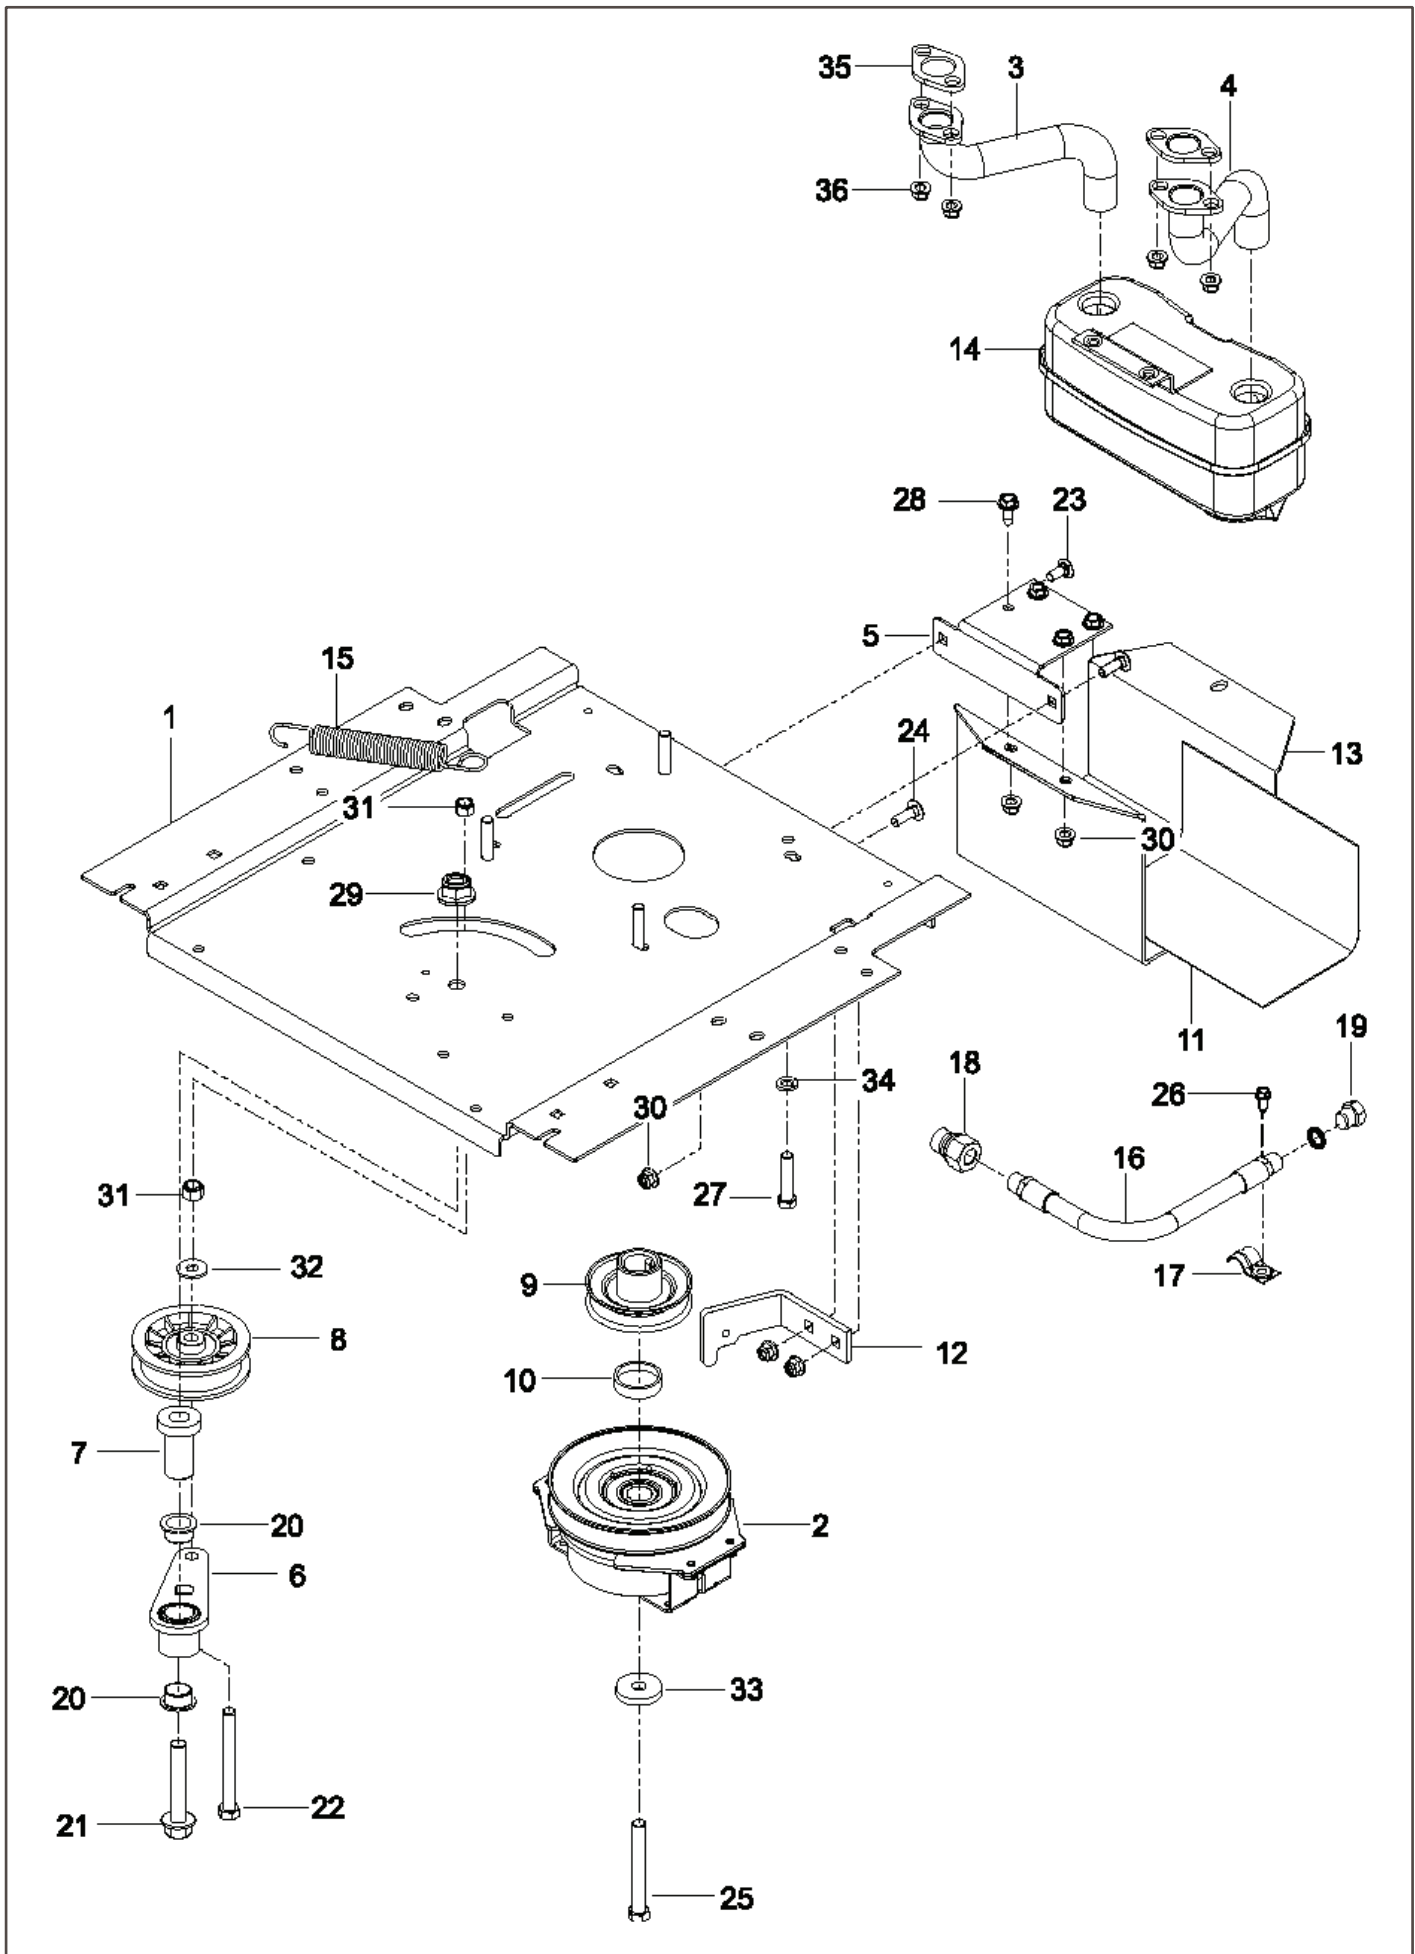

REF.	PART NO.	DESCRIPTION	REMARK	QTY.	KIT
1	593898602	PLATE		1	
2	587241601	CLUTCH		1	
3	583955701	TUBE		1	
4	583955601	TUBE		1	
5	581886702	BRACKET		1	
6	532448145	ARM		1	
7	582538901	SPINDLE		1	
8	539110311	PULLEY		1	
9	587537401	PULLEY		1	
10	587660101	SPACER		1	
11	539132859	HEAT SHIELD		1	
12	587633302	STOP		1	
13	587451202	GUARD		1	
14	539131604	MUFFLER ASSY		1	
15	532196105	SPRING		1	
16	584825501	HOSE ASSY		1	
17	539101363	CLAMP		1	
18	522599001	ADAPTER		1	
19	585807101	PLUG		1	
20	501603701	BEARING		2	
21	582539501	BOLT		1	
22	874520656	BOLT		1	
23	539990316	BOLT		2	
24	539990208	SCREW		2	
25	581332803	BOLT		1	
26	817490410	SCREW		1	
27	874780620	BOLT		4	
28	817490512	SCREW		4	
29	521991101	NUT		1	
30	539112899	NUT, 5/16-18, NYLOC		5	
31	539976979	NUT		2	
32	819121414	WASHER		1	
33	532126197	WASHER		1	
34	539990118	WASHER		4	
35	532178151	MUFFLER GASKET		1	
36	532184362	NUT		1	
	522598601	PIGTAIL		1	
	589543901	INSTRUCTION		1	
	587733401	DIAMOND BLADE	Engine, Kawasaki FX651V 21.5 HP. For engine replacement parts, see a Kawasaki dealer.	1