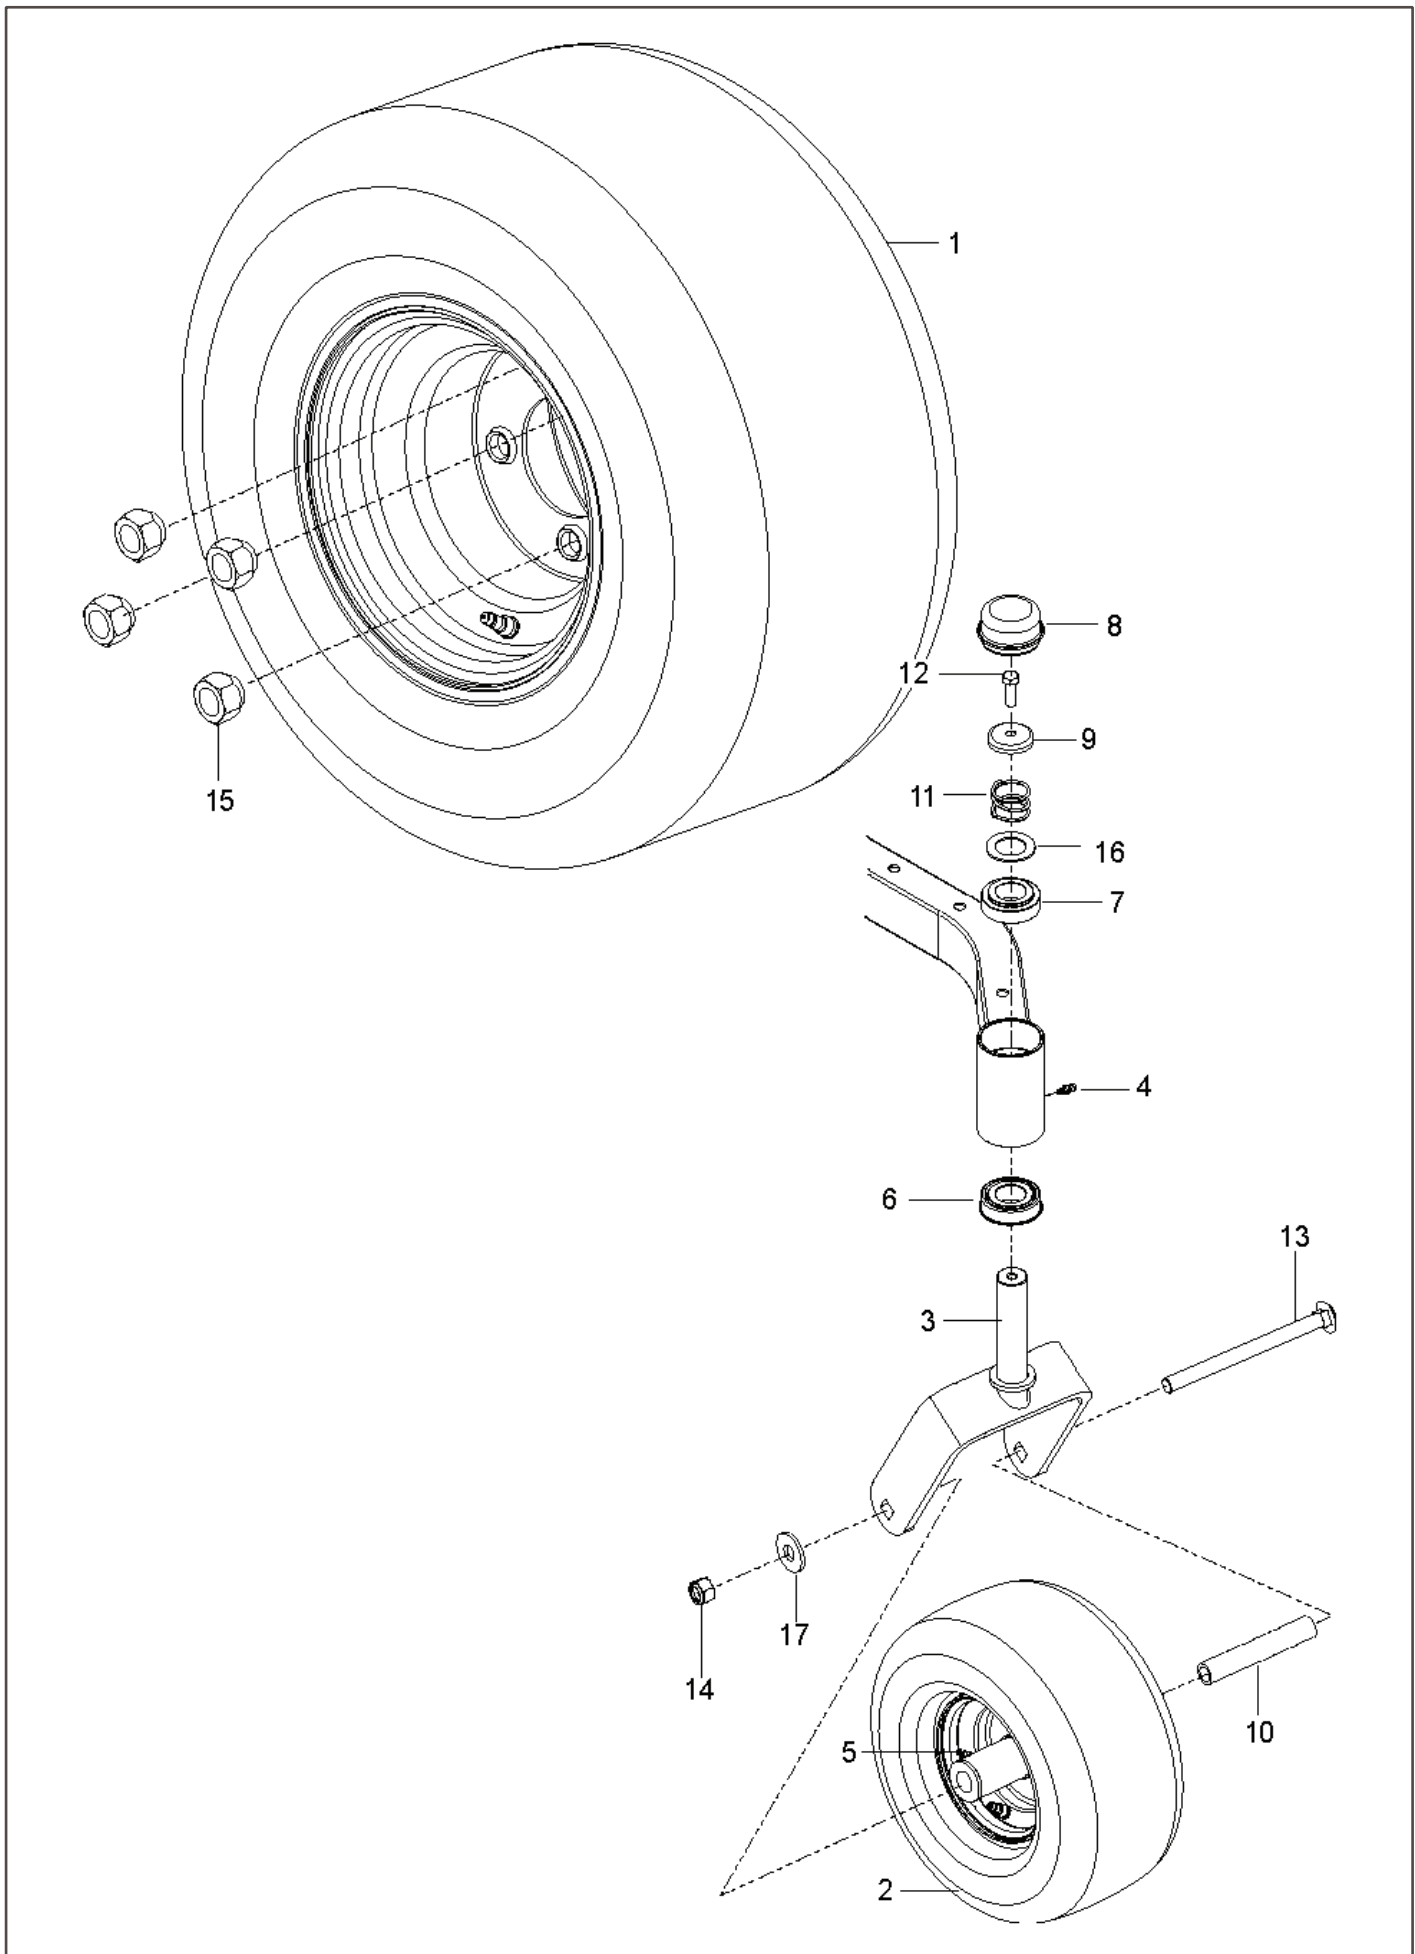

Z 248F, 967953901-01, 2020-10

SPARE PARTS LIST

REF.	PART NO.	DESCRIPTION	REMARK	QTY.	KIT
1	585039802	GUARD		1	
2	589283302	FRAME TUBE		1	
3	589283402	FRAME TUBE		1	
4	584991002	TUBE		1	
5	598712401	PLATE KIT	W/ SFTY DECALS	1	
6	586703801	FRONT COVER	W/ DECALS	1	
7	585523004	SUPPORT		1	
8	585989301	BUMPER		7	
9	585523104	CROSS MEMBER		1	
10	585523204	SKID PLATE		1	
11	585331602	COVER		1	
12	585331502	COVER		1	
13	539104411	KNOB		1	
14	532195263	BUSHING		2	
15	521938101	LINK		1	
16	580501302	BRACKET		2	
17	585523404	SUPPORT		1	
18	585523604	SUPPORT		1	
19	585474302	BRACKET		2	
20	874780536	BOLT		8	
21	874780544	BOLT		5	
22	874780648	BOLT		8	
23	585940001	BOLT		2	
24	577117701	SCREW		4	
25	586654301	BOLT		2	
26	586881101	BOLT		2	
27	817000510	BOLT		4	
28	532416358	SCREW		6	
29	585938101	NUT		2	
30	873900500	NUT		2	
31	539112899	NUT, 5/16-18, NYLOC		9	
32	521996501	NUT		8	
33	539119124	NUT		2	
34	819111116	WASHER		6	
35	532423063	WASHER		1	

REF.	PART NO.	DESCRIPTION	REMARK	QTY.	KIT
2	576588602	WHEEL ASSY		2	
1	590486601	WHEEL		2	
3	586650302	YOKE		2	
4	539115638	FITTING		2	
5	539115638	FITTING		2	
6	539112660	BEARING		2	
7	539117901	BUSHING		2	
8	539102535	CAP		2	
9	539115749	CASTER PLUG		2	
10	585995401	SPACER		1	
11	539115747	SPRING		2	
12	874950516	SCREW		2	
13	576601501	SCREW		2	
14	873930800	NUT		2	
15	587653902	NUT		8	
16	539115675	WASHER		2	
17	819182212	WASHER		1	