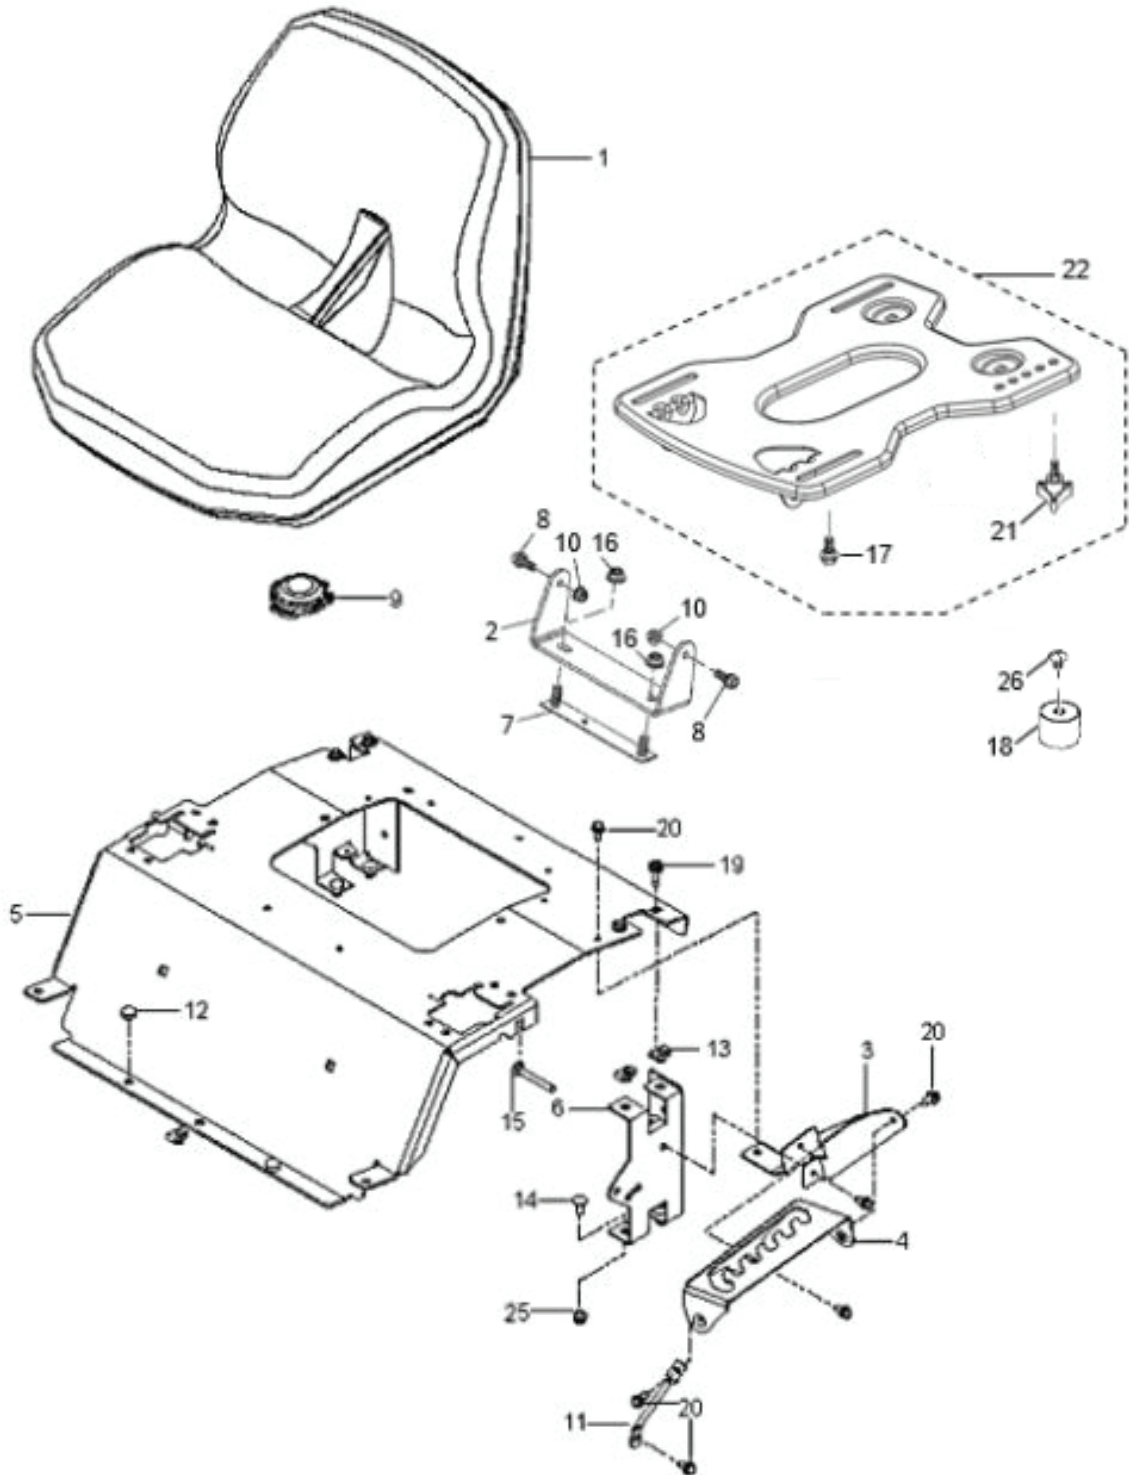

Z 248F, 967953901-01, 2020-10

SPARE PARTS LIST

REF.	PART NO.	DESCRIPTION	REMARK	QTY.	KIT
1	585039802	GUARD		1	
2	589283302	FRAME TUBE		1	
3	589283402	FRAME TUBE		1	
4	584991002	TUBE		1	
5	598712401	PLATE KIT	W/ SFTY DECALS	1	
6	586703801	FRONT COVER	W/ DECALS	1	
7	585523004	SUPPORT		1	
8	585989301	BUMPER		7	
9	585523104	CROSS MEMBER		1	
10	585523204	SKID PLATE		1	
11	585331602	COVER		1	
12	585331502	COVER		1	
13	539104411	KNOB		1	
14	532195263	BUSHING		2	
15	521938101	LINK		1	
16	580501302	BRACKET		2	
17	585523404	SUPPORT		1	
18	585523604	SUPPORT		1	
19	585474302	BRACKET		2	
20	874780536	BOLT		8	
21	874780544	BOLT		5	
22	874780648	BOLT		8	
23	585940001	BOLT		2	
24	577117701	SCREW		4	
25	586654301	BOLT		2	
26	586881101	BOLT		2	
27	817000510	BOLT		4	
28	532416358	SCREW		6	
29	585938101	NUT		2	
30	873900500	NUT		2	
31	539112899	NUT, 5/16-18, NYLOC		9	
32	521996501	NUT		8	
33	539119124	NUT		2	
34	819111116	WASHER		6	
35	532423063	WASHER		1	

*OPTIONAL

REF.	PART NO.	DESCRIPTION	REMARK	QTY.	KIT
1	597658101	SEAT		1	
2	597330002	BRACKET		1	
3	586220802	SUPPORT PLATE		1	
4	586221202	PLATE		1	
5	597160003	PLATE		1	
6	580308202	SUPPORT		1	
7	590777602	BRACKET		1	
8	596240701	BOLT		2	
9	532192749	SWITCH SEAT DP W/RAMPS		1	
10	594944401	NUT		2	
11	586428601	SUPPORT LEG		1	
12	585989301	BUMPER		2	
13	539104763	CLIP		5	
14	539990316	BOLT		4	
15	510422701	SCREW		2	
16	521996502	NUT		2	
17	597781801	BOLT		2	
18	597553401	BUMPER		2	
19	874490512	BOLT		4	
20	817000510	BOLT		6	
21	597783101	KNOB		2	
22	598001601	SERVICE KIT		1	
23	597658203	SERVICE KIT		1	
24	597959401	COVER		1	
25	539112899	NUT, 5/16-18, NYLOC		4	
26	597869301	BOLT		2	