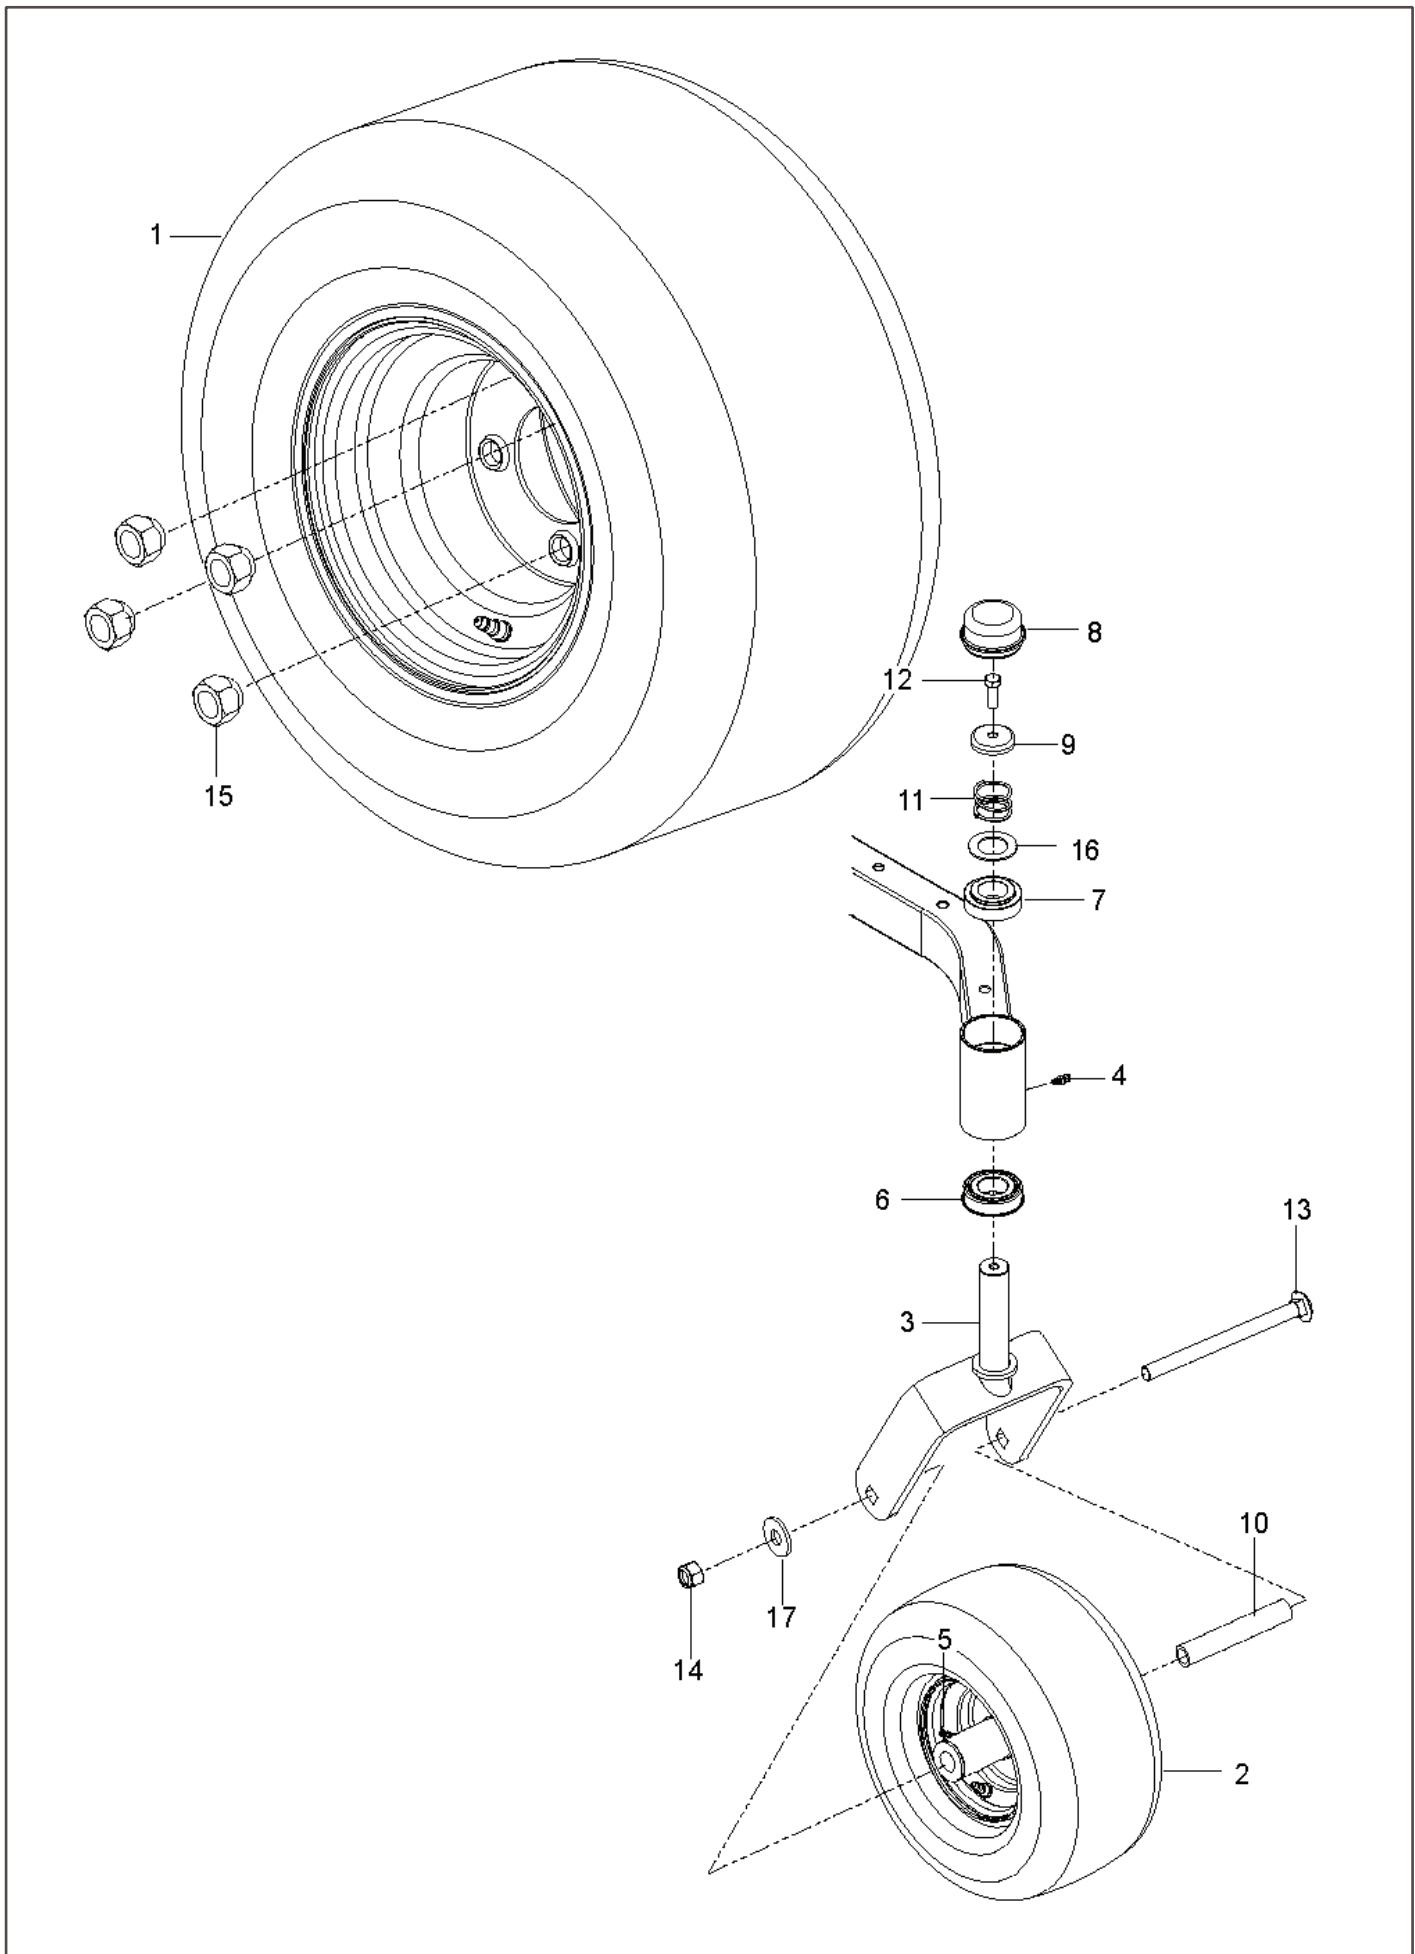

Z 248F, 967336701-00, 2015-01

SPARE PARTS LIST

REF.	PART NO.	DESCRIPTION	REMARK	QTY.	KIT
1	590486601	WHEEL		2	
2	576588602	WHEEL ASSY		2	
3	586650302	YOKE		2	
4	539115638	FITTING		2	
5	539103300	NIPPLE		2	
6	539112660	BEARING		2	
7	539117901	BUSHING		2	
8	539102535	CAP		2	
9	539115749	CASTER PLUG		2	
10	576588901	SPACER		2	
11	539115747	SPRING		2	
12	874950516	SCREW		2	
13	576601501	SCREW		2	
14	873930800	NUT	Nut 1/2-13 Hex Center Lock (595316501)	2	
15	587653902	NUT		8	
16	539115675	WASHER		2	
17	819182212	WASHER		2	

ZTR-FRAME_r1

REF.	PART NO.	DESCRIPTION	REMARK	QTY.	KIT
1	585039802	GUARD		1	
2	589283402	FRAME TUBE		1	
3	589283302	FRAME TUBE		1	
4	584991002	TUBE		1	
5	598712401	PLATE KIT	for 970467601-00	1	
5	522842902	PLATE	for 967844601-00	1	
6	585522401	FRONT COVER		1	
7	585523004	SUPPORT		1	
8	585989301	BUMPER		7	
9	585523104	CROSS MEMBER		1	
10	585523204	SKID PLATE		1	
11	585331602	COVER		1	
12	585331502	COVER		1	
13	539104411	KNOB		1	
14	532195263	BUSHING		2	
15	521938101	LINK		1	
16	580501302	BRACKET		2	
17	585523404	SUPPORT		1	
18	585523604	SUPPORT		1	
19	585474302	BRACKET		2	
20	874780536	BOLT		8	
21	874490544	SCREW		5	
22	874780648	BOLT		8	
23	585940001	BOLT		2	
24	577117701	SCREW		4	
25	586654301	BOLT		2	
26	586881101	BOLT		2	
27	817000510	BOLT		4	
28	532416358	SCREW		6	
29	585938101	NUT		2	
30	873900500	NUT		2	
31	539112899	NUT, 5/16-18, NYLOC		9	
32	521996501	NUT		8	
33	539119124	NUT		2	
34	819111116	WASHER		6	
35	532423063	WASHER		1	

REF.	PART NO.	DESCRIPTION	REMARK	QTY.	KIT
1	587595601	DECAL		1	
2	587595501	DECAL		1	
3	587220301	DECAL		2	
4	539105745	DECAL		1	
5	532428677	DECAL		1	
6	539108385	DECAL		1	
7	539108386	DECAL		1	
8	539109897	DECAL		1	
9	583934001	DECAL		1	
10	539110522	DECAL		1	
11	588035101	DECAL		1	
12	581724401	DECAL		1	
13	584904601	DECAL		1	
14	539112620	DECAL		1	
15	577469001	DECAL		2	
16	581724301	DECAL		2	
17	587000701	PAD		1	