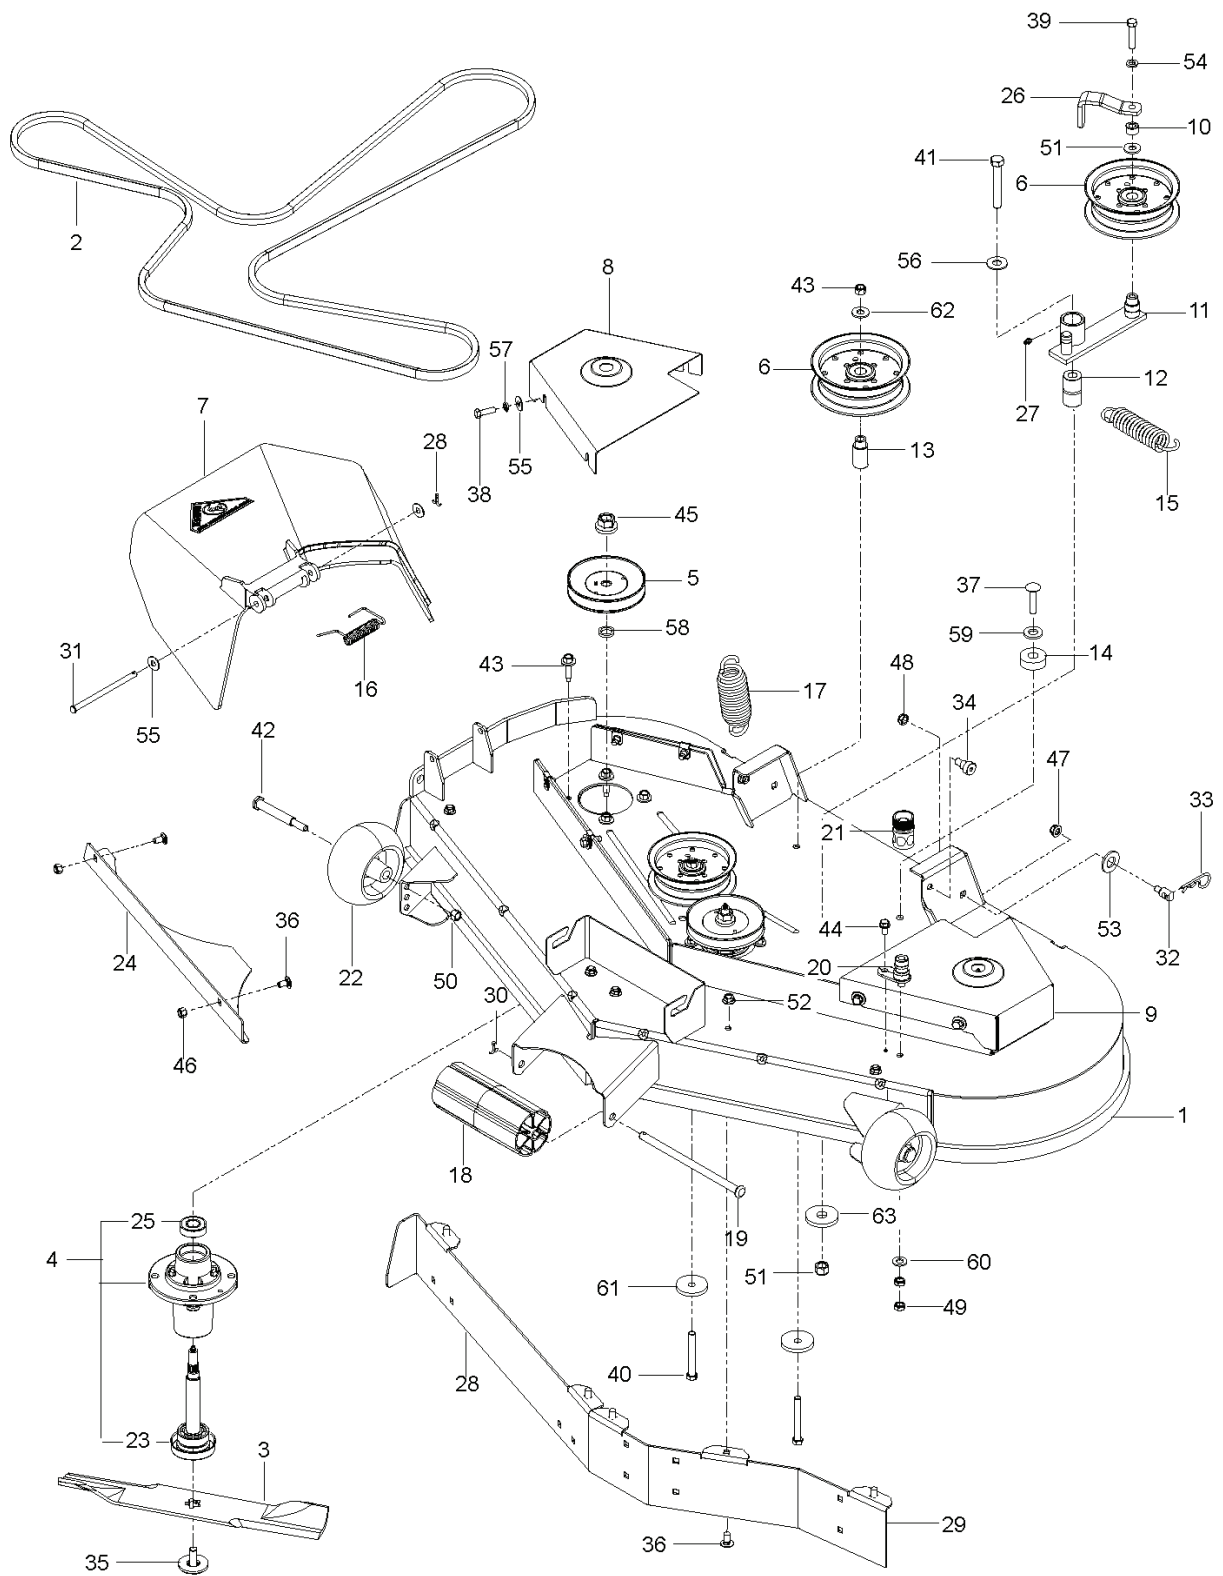

REF.	PART NO.	DESCRIPTION	REMARK	QTY.	KIT
1	595965601	SERVICE KIT	W/ DECALS	1	
2	539109243	BELT		1	
3	539113425	RIDE ON BLADE		3	
4	539131898	SPINDLE	CAST IRON	3	
5	532173436	PULLEY		3	
6	539132728	PULLEY		3	
7	539110732	DEFLECTOR		1	
8	539113411	SHIELD		1	
9	539113413	SHIELD		1	
10	539923515	SPACER		1	
11	539112198	ARM		1	
12	539103427	BUSHING		1	
13	539112169	BUSHING		2	
14	539116378	BUSHING		1	
15	539103256	SPRING		1	
16	539110735	SPRING		1	
17	539118762	SPRING		2	
18	532176066	ROLLER		1	
19	532179127	ROD ROLLER NOSE		1	
20	532415598	HOSE COUPLING		1	
21	532416405	COUPLING		1	
22	532133957	WHEEL		2	
23	532187291	SHAFT		3	
24	539113427	PLATE		1	
25	532110485	BEARING		3	
26	539114981	GUIDE		1	
27	539976998	NIPPLE		1	
28	583833601	SUPPORT KIT		1	
29	583833601	SUPPORT KIT		1	
30	876020412	SPLIT PIN		2	
31	539110736	CLEVIS PIN		1	
32	532195161	STUD		2	
33	539976989	SPLIT PIN		2	
34	539113621	SB 3/8-16 X 3/8 SKT HD ZD		2	
35	532193003	SCREW		3	
36	872110505	BOLT		2	
37	539990923	RHSNB 3/8-16X1-3/4 GR 5 ZD		1	
38	874780516	BOLT		8	
39	874780628	BOLT		1	
40	874780648	BOLT		2	
41	874780852	BOLT		1	
42	532193406	BOLT		2	
43	584953901	BOLT		12	
44	817490408	SCREW		1	
45	532400234	NUT		3	
46	873800500	LOCK NUT		2	
47	539112899	NUT, 5/16-18, NYLOC		2	
48	539200282	NUT		2	
49	873350600	NUT		2	
50	539976979	NUT		4	
51	873800800	NUT		1	
52	539990585	NUT		5	
53	819212113	WASHER		2	
54	810030600	WASHER		1	
55	819121414	WASHER		10	
56	539990550	WASHER		1	
57	810030500	WASHER		8	
58	532187690	WASHER		3	
59	819171713	WASHER		1	
60	819131316	WASHER		1	
61	539106504	WASHER		2	
62	819141614	WASHER		3	
63	539112670	WASHER		1	
	539112170	HOUSING ASSY	ALUMINUM	3