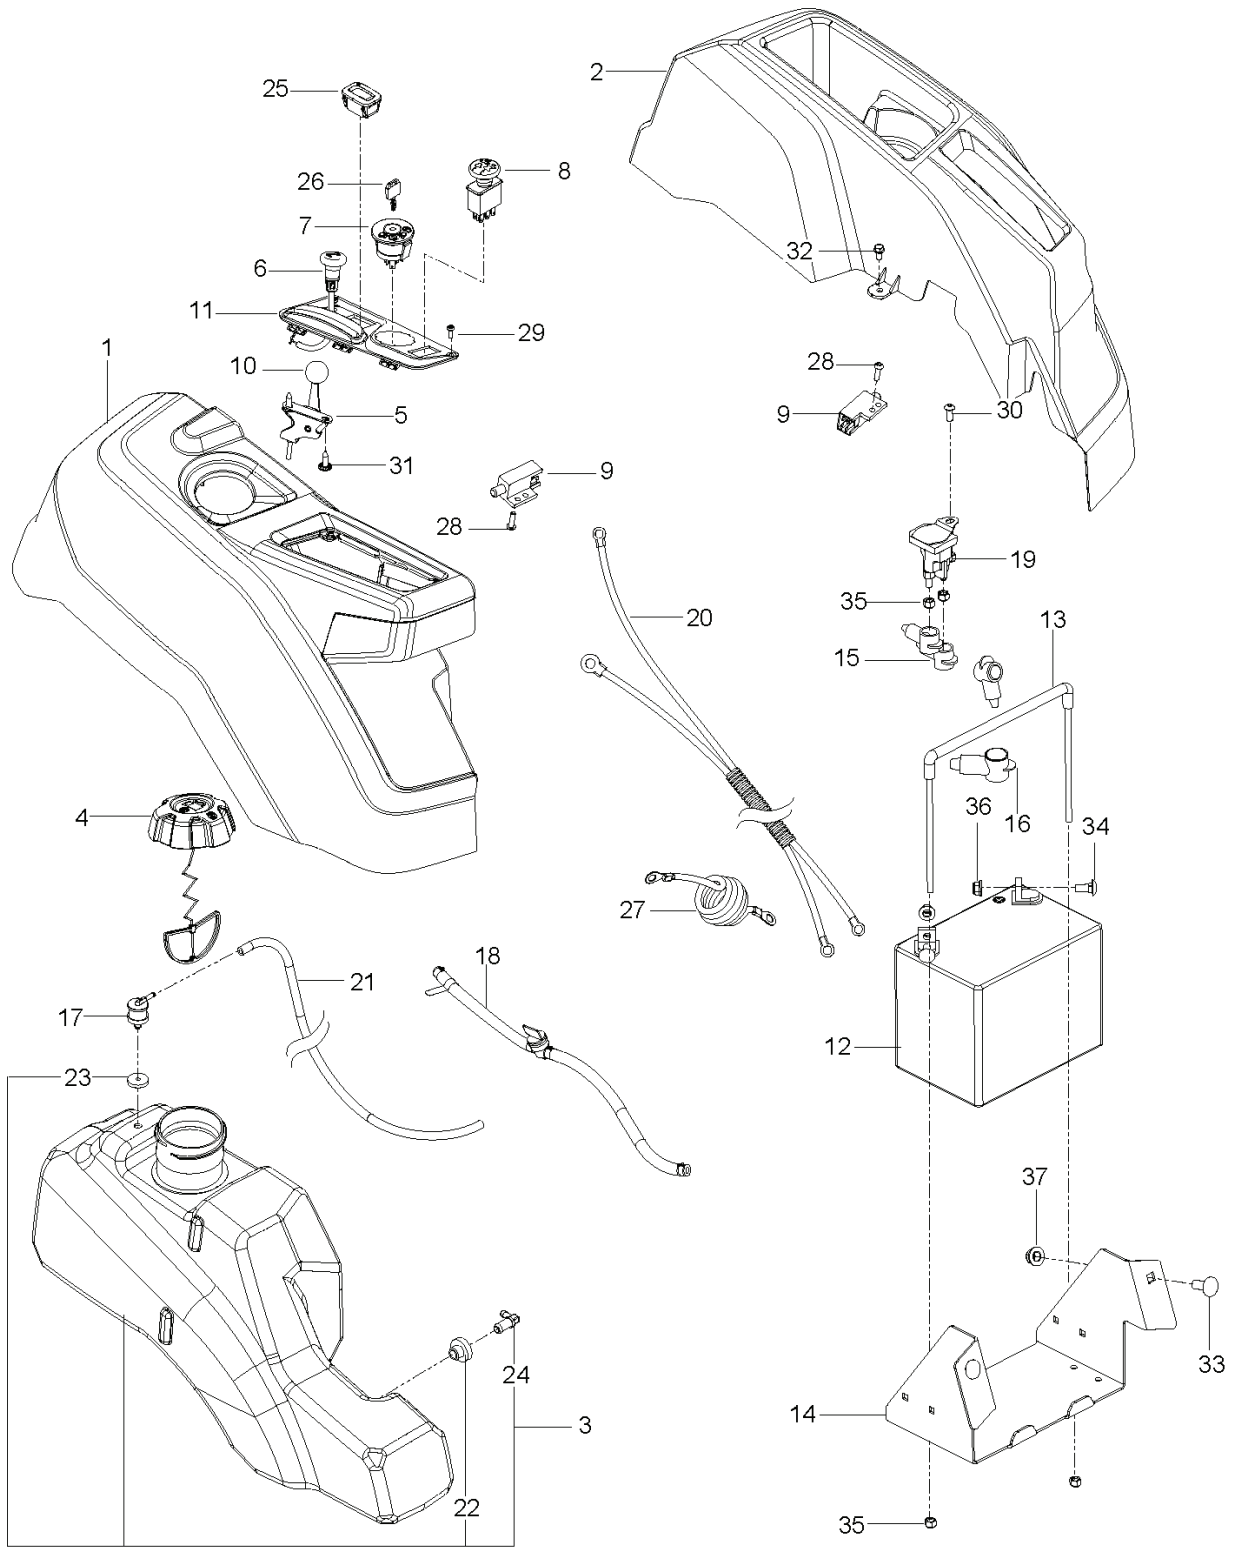

REF.	PART NO.	DESCRIPTION	REMARK	QTY.	KIT
1	585522801	CONSOLE ASSY		1	
2	586621201	CONSOLE ASSY		1	
3	578180602	FUEL TANK ASSY	Fits 2.75" filler neck	1	
4	585124801	FUEL CAP ASSY	Fits 2.75" filler neck	1	
4	529989702	CAP	Fits 2.00" filler neck	1	
5	539112438	THROTTLE CABLE		1	
6	586881501	CHOKE CONTROL ASSY		1	
7	539107541	IGNITION SWITCH		1	
8	532174651	SWITCH		1	
9	587601501	SWITCH		2	
10	539133049	KNOB ROUND BALL		1	
11	585522701	CONTROL PANEL		1	
12	579411601	BATTERY		1	
13	539131209	BATTERY TIE DOWN ASSEMBLY		1	
14	585048702	BOX		1	
15	532154336	COVER		3	
16	539102759	INSULATOR		1	
17	576618101	TANK VENT		1	
18	586123902	FUEL HOSE		1	
19	532192507	SOLENOID		1	
20	587198601	HARNESS		1	
21	587044564	HOSE	CUT TO LENGTH	1	
22	532003645	BUSHING		1	
23	532437492	GROMMET		1	
24	532139277	NIPPLE		1	
25	586161801	HOUR METER		1	
26	532140401	KEY		1	
27	539103306	CABLE		1	
28	574822701	SCREW		2	
30	539111229	SCR 1/4-20 X 5/8 BTN SKT HD ZD		1	
29	530016064	SCREW		2	
31	532141841	SCREW		2	
32	539990071	HCS 1/20 X 1/2 GR 5 ZD		2	
33	539990645	BOLT		2	
34	872140506	BOLT		2	
35	873680400	NUT		5	
36	539112899	NUT, 5/16-18, NYLOC		2	
37	521996501	NUT		2	
	586337301	HARNESS		1	
	532109748	RELAY		1