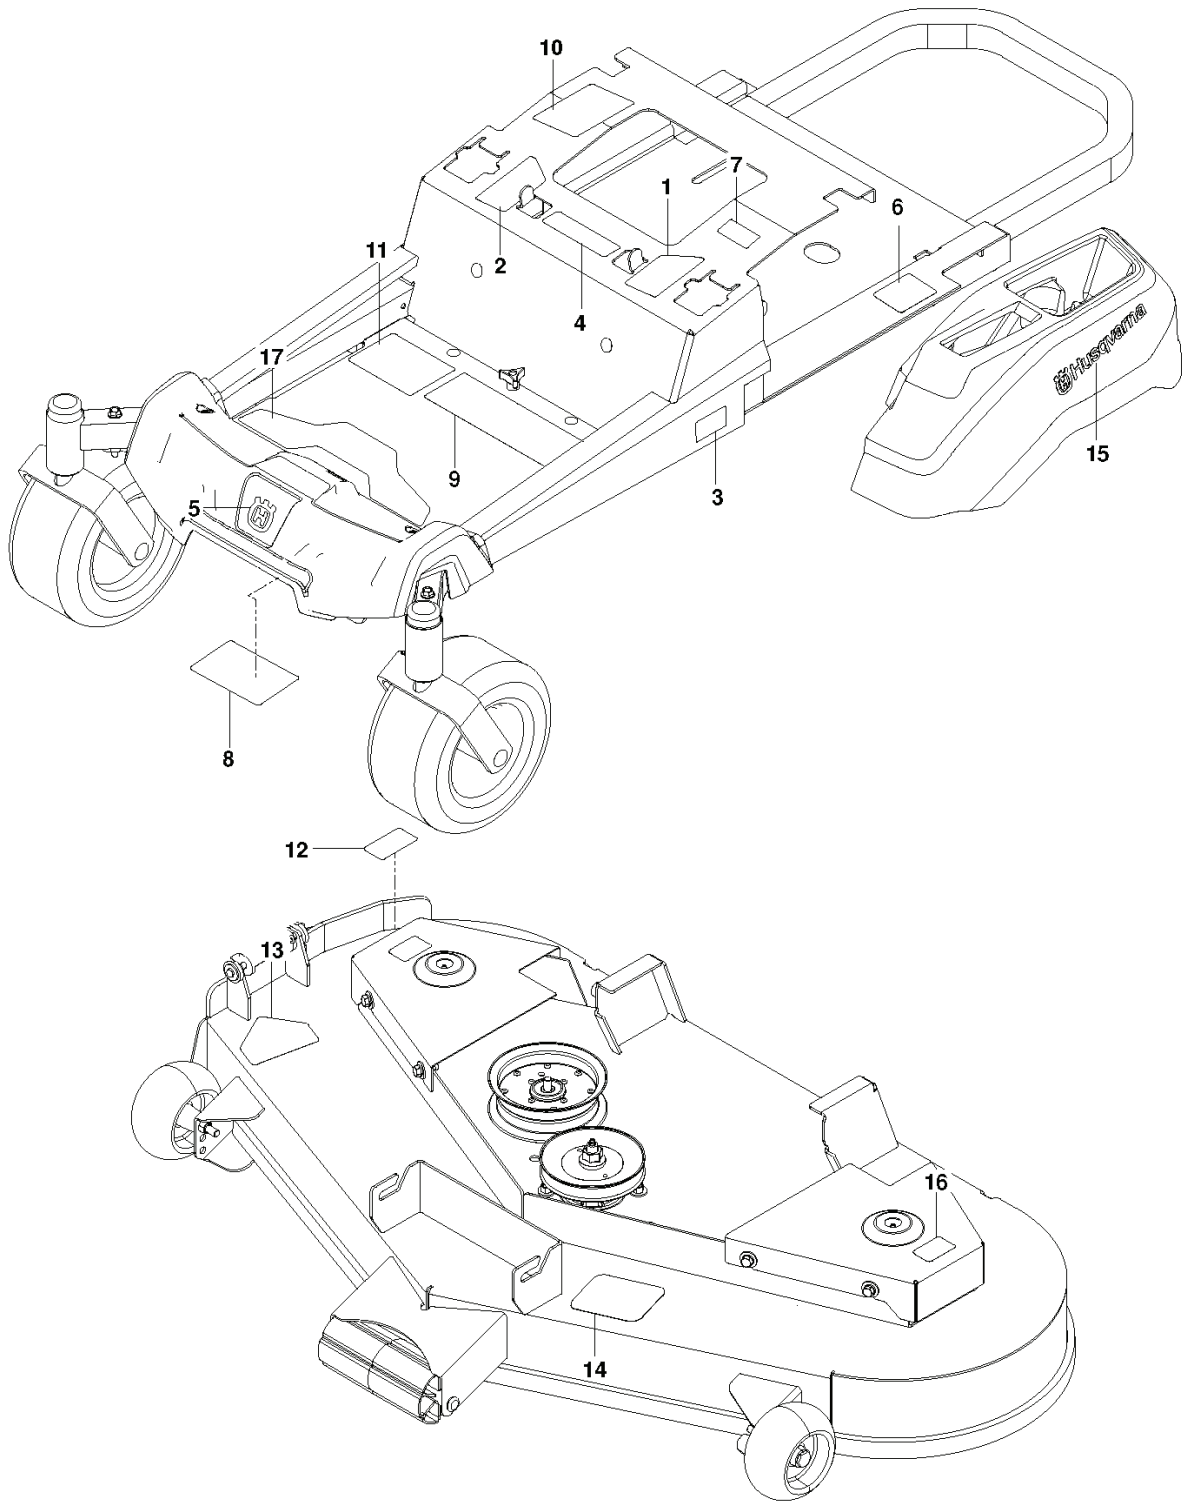

Z 248F, 967336701-00, 2015-01

SPARE PARTS LIST

REF.	PART NO.	DESCRIPTION	REMARK	QTY.	KIT
1	590486601	WHEEL		2	
2	576588602	WHEEL ASSY		2	
3	586650302	YOKE		2	
4	539115638	FITTING		2	
5	539103300	NIPPLE		2	
6	539112660	BEARING		2	
7	539117901	BUSHING		2	
8	539102535	CAP		2	
9	539115749	CASTER PLUG		2	
10	576588901	SPACER		2	
11	539115747	SPRING		2	
12	874950516	SCREW		2	
13	576601501	SCREW		2	
14	873930800	NUT	Nut 1/2-13 Hex Center Lock (595316501)	2	
15	587653902	NUT		8	
16	539115675	WASHER		2	
17	819182212	WASHER		2	

ZTR-FRAME_r1

REF.	PART NO.	DESCRIPTION	REMARK	QTY.	KIT
1	585039802	GUARD		1	
2	589283402	FRAME TUBE		1	
3	589283302	FRAME TUBE		1	
4	584991002	TUBE		1	
5	598712401	PLATE KIT	for 970467601-00	1	
5	522842902	PLATE	for 967844601-00	1	
6	585522401	FRONT COVER		1	
7	585523004	SUPPORT		1	
8	585989301	BUMPER		7	
9	585523104	CROSS MEMBER		1	
10	585523204	SKID PLATE		1	
11	585331602	COVER		1	
12	585331502	COVER		1	
13	539104411	KNOB		1	
14	532195263	BUSHING		2	
15	521938101	LINK		1	
16	580501302	BRACKET		2	
17	585523404	SUPPORT		1	
18	585523604	SUPPORT		1	
19	585474302	BRACKET		2	
20	874780536	BOLT		8	
21	874490544	SCREW		5	
22	874780648	BOLT		8	
23	585940001	BOLT		2	
24	577117701	SCREW		4	
25	586654301	BOLT		2	
26	586881101	BOLT		2	
27	817000510	BOLT		4	
28	532416358	SCREW		6	
29	585938101	NUT		2	
30	873900500	NUT		2	
31	539112899	NUT, 5/16-18, NYLOC		9	
32	521996501	NUT		8	
33	539119124	NUT		2	
34	819111116	WASHER		6	
35	532423063	WASHER		1	

REF.	PART NO.	DESCRIPTION	REMARK	QTY.	KIT
1	587595601	DECAL		1	
2	587595501	DECAL		1	
3	587220301	DECAL		2	
4	539105745	DECAL		1	
5	532428677	DECAL		1	
6	539108385	DECAL		1	
7	539108386	DECAL		1	
8	539109897	DECAL		1	
9	583934001	DECAL		1	
10	539110522	DECAL		1	
11	588035101	DECAL		1	
12	581724401	DECAL		1	
13	584904601	DECAL		1	
14	539112620	DECAL		1	
15	577469001	DECAL		2	
16	581724301	DECAL		2	
17	587000701	PAD		1	