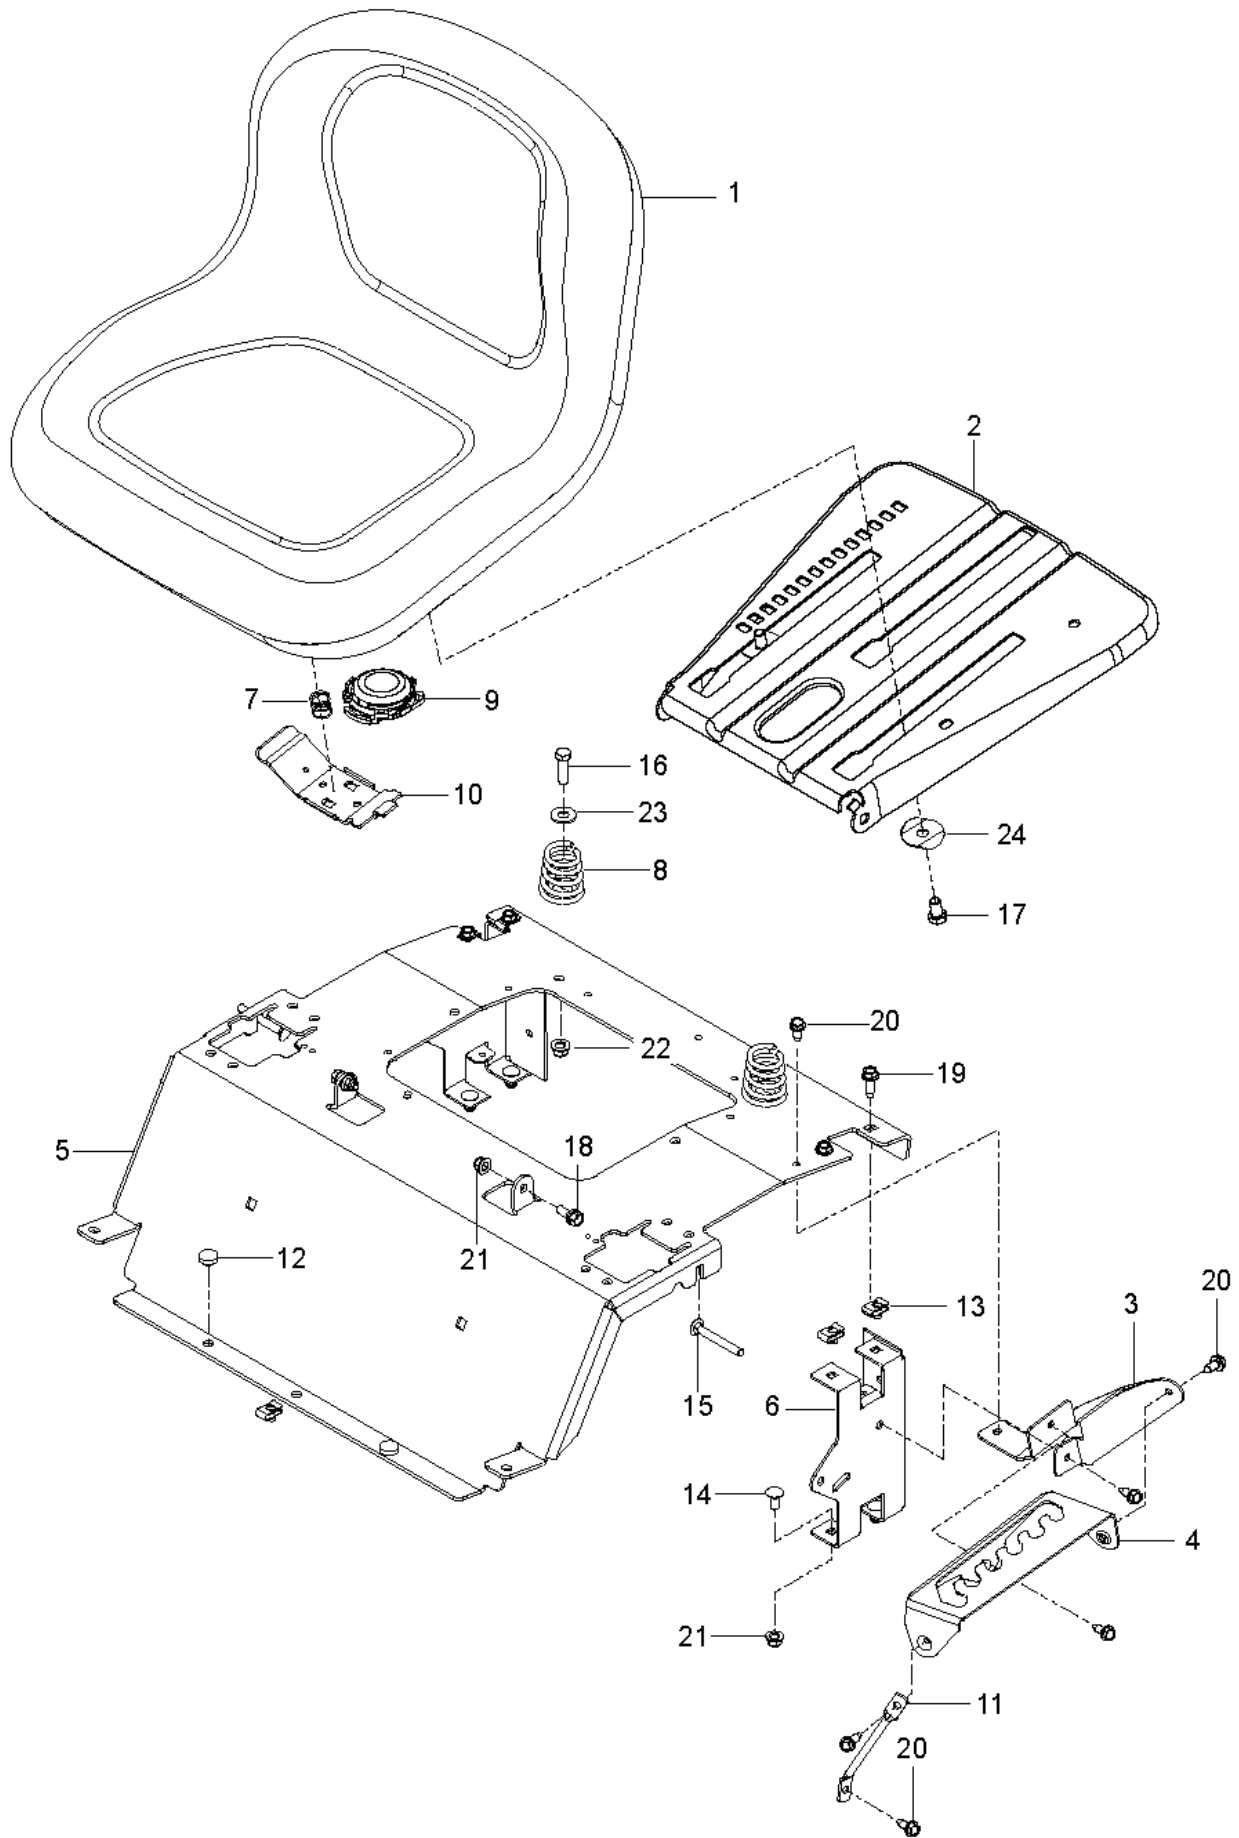

REF.	PART NO.	DESCRIPTION	REMARK	QTY.	KIT
1	532439822	SEAT		1	9
2	587232002	PLATE		1	
3	586220802	SUPPORT PLATE		1	
4	586221202	PLATE		1	
5	589761206	PLATE		1	
6	580308202	SUPPORT		2	
7	532198200	SPRING		1	
8	589483501	SPRING		2	
9	581429302	SWITCH		1	
10	532197661	HANDLE		1	
11	586428601	SUPPORT LEG		1	
12	585989301	BUMPER		2	
13	539104763	CLIP		5	
14	872140506	BOLT		4	
15	510422701	SCREW		2	
16	874780620	BOLT		2	
17	874760612	BOLT		1	
18	539110303	BOLT		2	
19	817490512	SCREW		4	
20	817000510	BOLT		6	
21	539112899	NUT, 5/16-18, NYLOC		4	
22	521996501	NUT		2	
23	819141614	WASHER		2	
24	501051801	WASHER		2	
	532421499	ARM REST		1