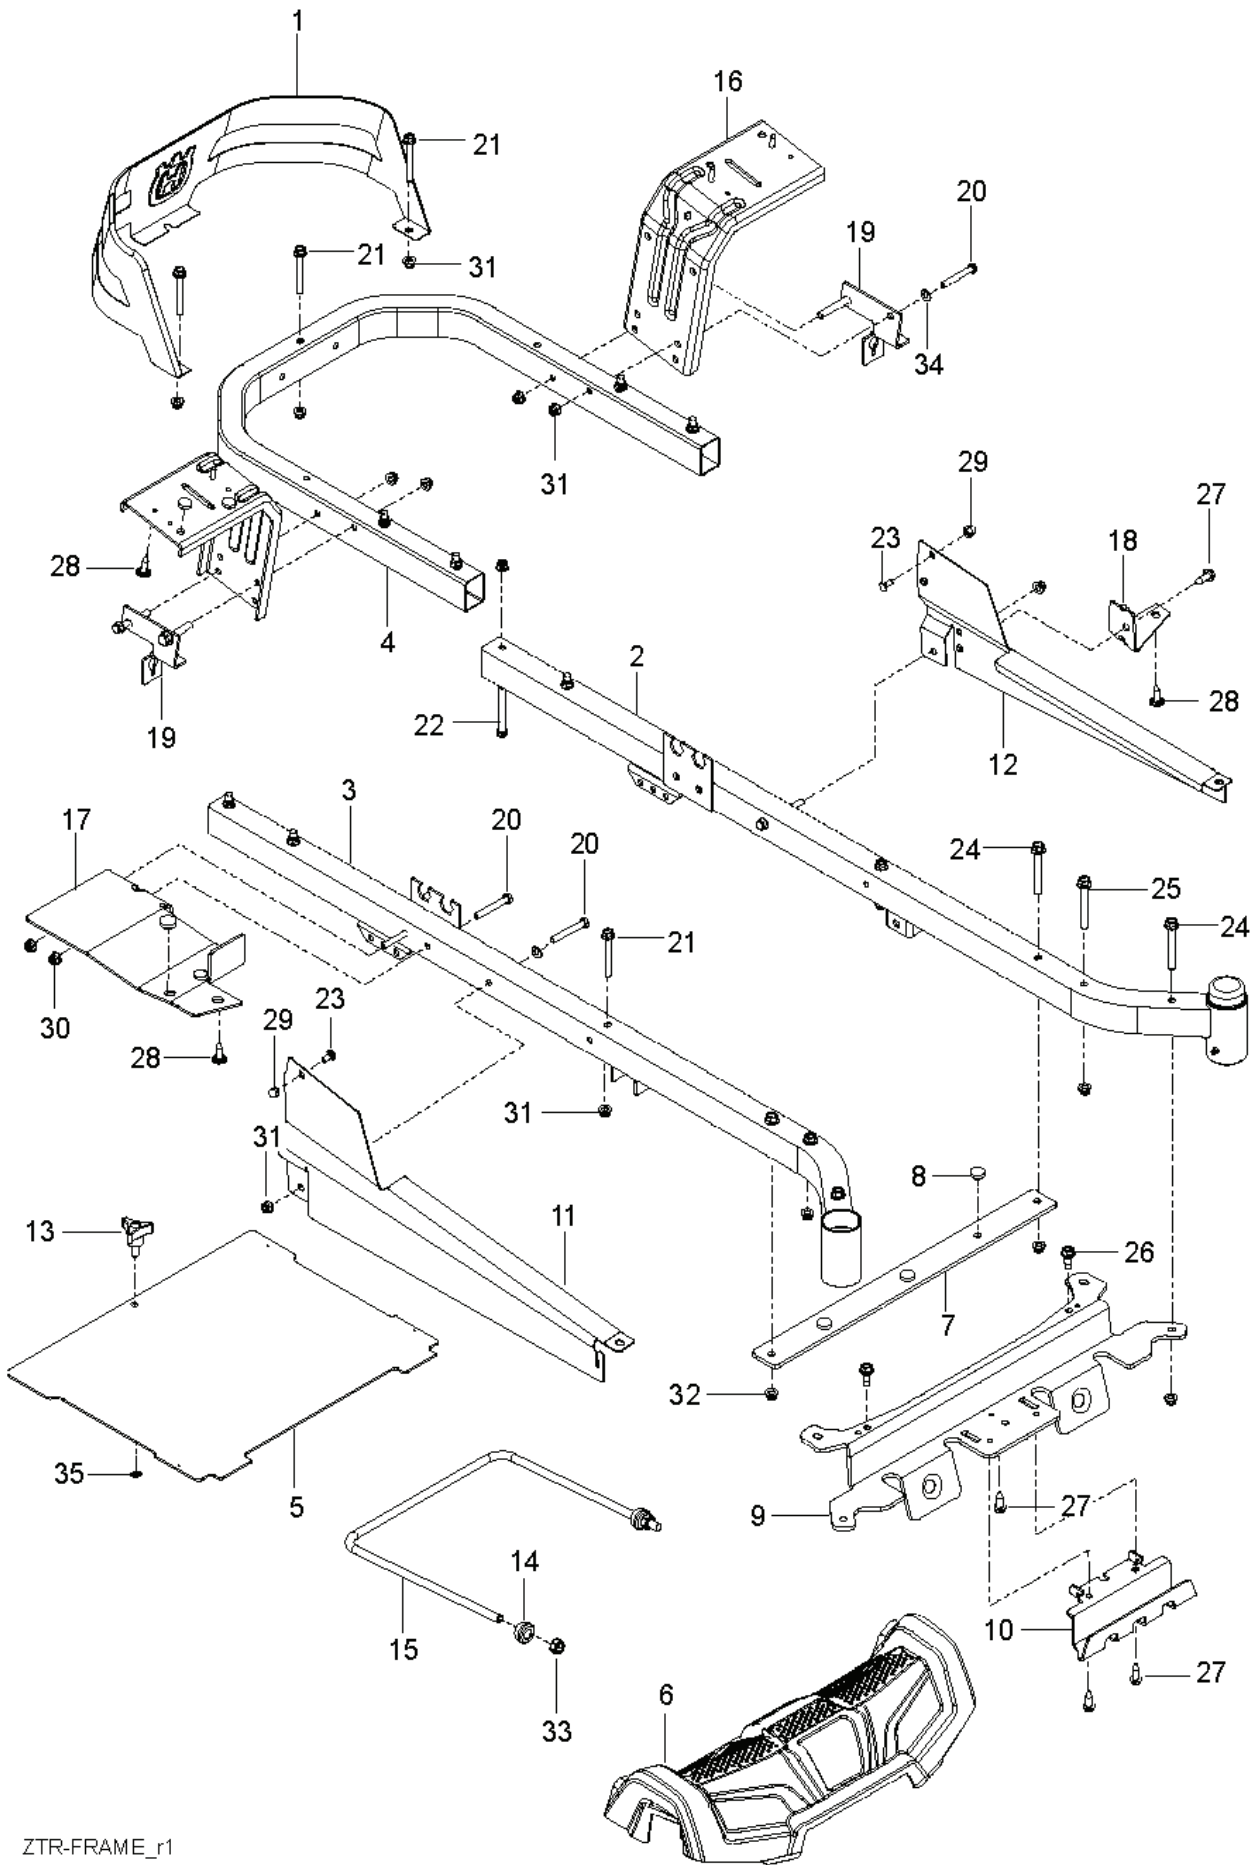

Z 248F, 967336701-00, 2015-01

SPARE PARTS LIST

REF.	PART NO.	DESCRIPTION	REMARK	QTY.	KIT
1	590486601	WHEEL		2	
2	576588602	WHEEL ASSY		2	
3	586650302	YOKE		2	
4	539115638	FITTING		2	
5	539103300	NIPPLE		2	
6	539112660	BEARING		2	
7	539117901	BUSHING		2	
8	539102535	CAP		2	
9	539115749	CASTER PLUG		2	
10	576588901	SPACER		2	
11	539115747	SPRING		2	
12	874950516	SCREW		2	
13	576601501	SCREW		2	
14	873930800	NUT	Nut 1/2-13 Hex Center Lock (595316501)	2	
15	587653902	NUT		8	
16	539115675	WASHER		2	
17	819182212	WASHER		2	

ZTR-FRAME_r1

REF.	PART NO.	DESCRIPTION	REMARK	QTY.	KIT
1	585039802	GUARD		1	
2	589283402	FRAME TUBE		1	
3	589283302	FRAME TUBE		1	
4	584991002	TUBE		1	
5	598712401	PLATE KIT	for 970467601-00	1	
5	522842902	PLATE	for 967844601-00	1	
6	585522401	FRONT COVER		1	
7	585523004	SUPPORT		1	
8	585989301	BUMPER		7	
9	585523104	CROSS MEMBER		1	
10	585523204	SKID PLATE		1	
11	585331602	COVER		1	
12	585331502	COVER		1	
13	539104411	KNOB		1	
14	532195263	BUSHING		2	
15	521938101	LINK		1	
16	580501302	BRACKET		2	
17	585523404	SUPPORT		1	
18	585523604	SUPPORT		1	
19	585474302	BRACKET		2	
20	874780536	BOLT		8	
21	874490544	SCREW		5	
22	874780648	BOLT		8	
23	585940001	BOLT		2	
24	577117701	SCREW		4	
25	586654301	BOLT		2	
26	586881101	BOLT		2	
27	817000510	BOLT		4	
28	532416358	SCREW		6	
29	585938101	NUT		2	
30	873900500	NUT		2	
31	539112899	NUT, 5/16-18, NYLOC		9	
32	521996501	NUT		8	
33	539119124	NUT		2	
34	819111116	WASHER		6	
35	532423063	WASHER		1	

REF.	PART NO.	DESCRIPTION	REMARK	QTY.	KIT
1	587595601	DECAL		1	
2	587595501	DECAL		1	
3	587220301	DECAL		2	
4	539105745	DECAL		1	
5	532428677	DECAL		1	
6	539108385	DECAL		1	
7	539108386	DECAL		1	
8	539109897	DECAL		1	
9	583934001	DECAL		1	
10	539110522	DECAL		1	
11	588035101	DECAL		1	
12	581724401	DECAL		1	
13	584904601	DECAL		1	
14	539112620	DECAL		1	
15	577469001	DECAL		2	
16	581724301	DECAL		2	
17	587000701	PAD		1	