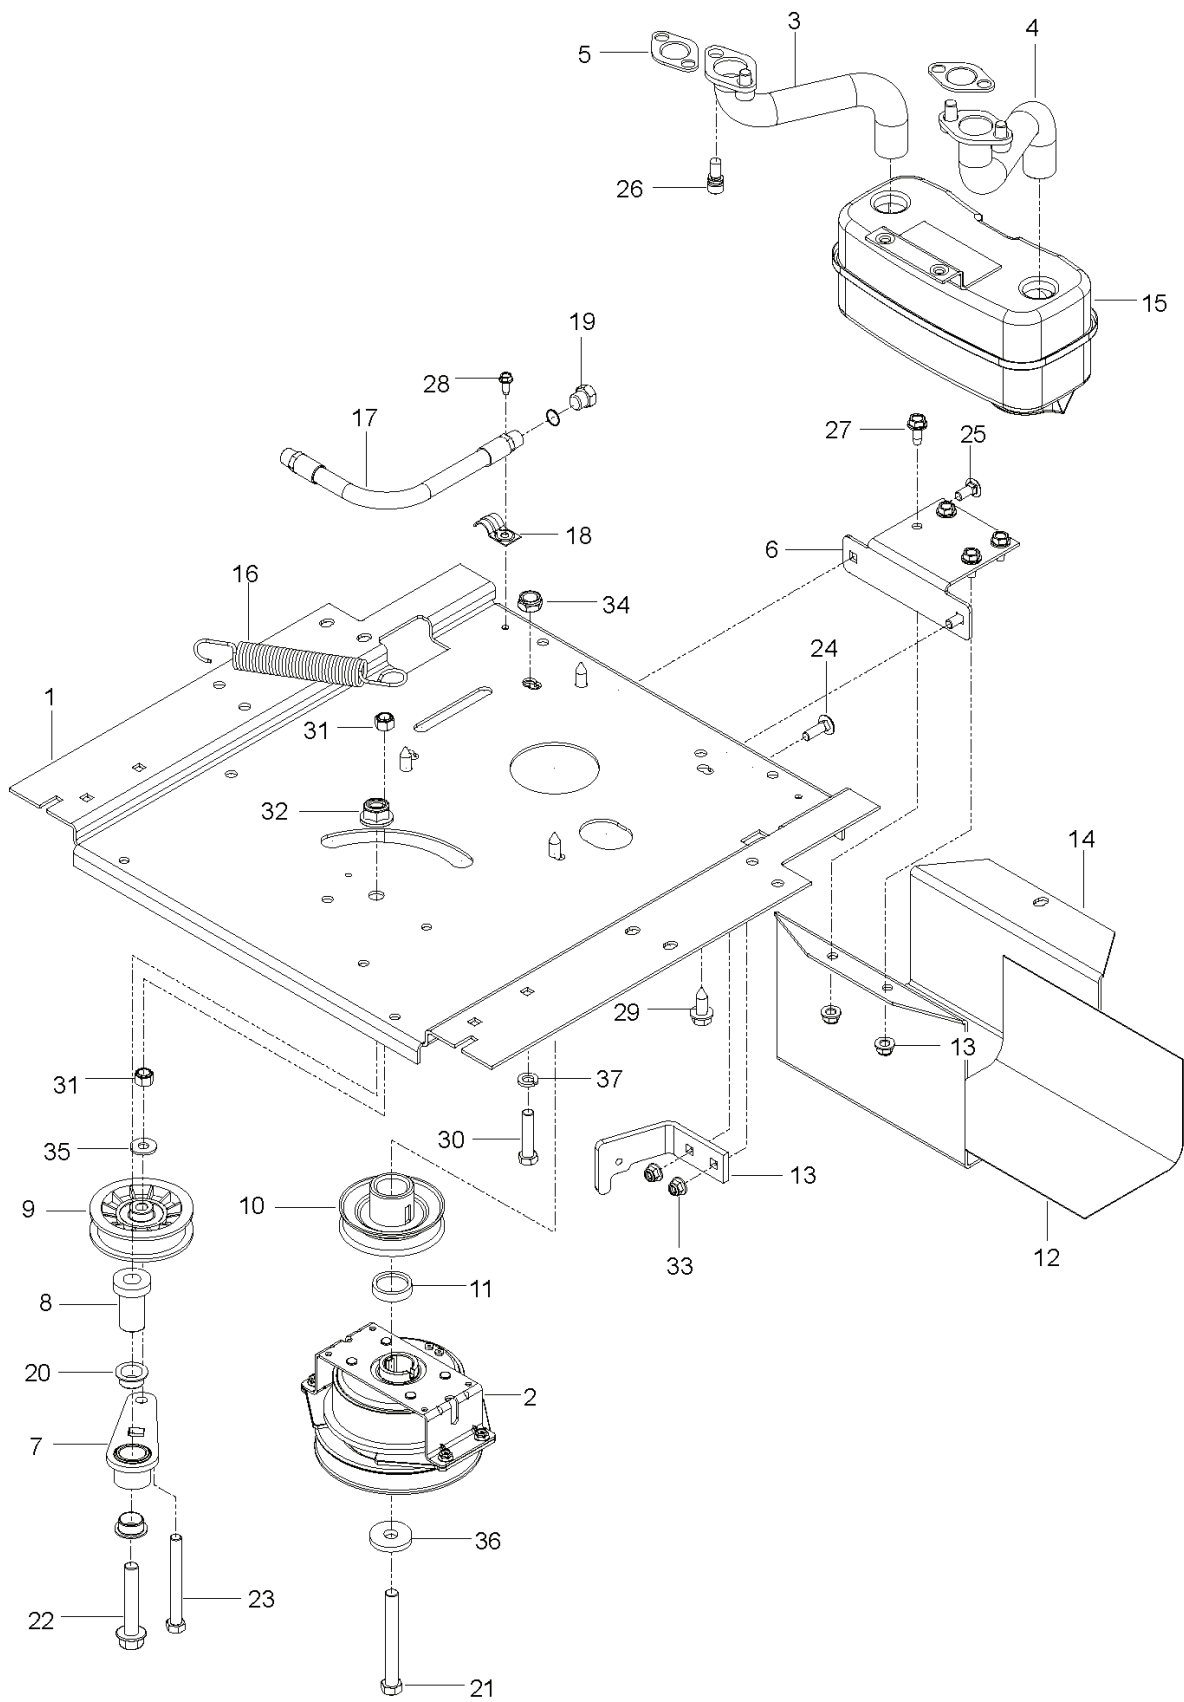

Z 248F, 967336701-00, 2015-01

SPARE PARTS LIST

REF.	PART NO.	DESCRIPTION	REMARK	QTY.	KIT
1	590486601	WHEEL		2	
2	576588602	WHEEL ASSY		2	
3	586650302	YOKE		2	
4	539115638	FITTING		2	
5	539103300	NIPPLE		2	
6	539112660	BEARING		2	
7	539117901	BUSHING		2	
8	539102535	CAP		2	
9	539115749	CASTER PLUG		2	
10	576588901	SPACER		2	
11	539115747	SPRING		2	
12	874950516	SCREW		2	
13	576601501	SCREW		2	
14	873930800	NUT	Nut 1/2-13 Hex Center Lock (595316501)	2	
15	587653902	NUT		8	
16	539115675	WASHER		2	
17	819182212	WASHER		2	

ZTR-FRAME_r1

REF.	PART NO.	DESCRIPTION	REMARK	QTY.	KIT
1	585039802	GUARD		1	
2	589283402	FRAME TUBE		1	
3	589283302	FRAME TUBE		1	
4	584991002	TUBE		1	
5	598712401	PLATE KIT	for 970467601-00	1	
5	522842902	PLATE	for 967844601-00	1	
6	585522401	FRONT COVER		1	
7	585523004	SUPPORT		1	
8	585989301	BUMPER		7	
9	585523104	CROSS MEMBER		1	
10	585523204	SKID PLATE		1	
11	585331602	COVER		1	
12	585331502	COVER		1	
13	539104411	KNOB		1	
14	532195263	BUSHING		2	
15	521938101	LINK		1	
16	580501302	BRACKET		2	
17	585523404	SUPPORT		1	
18	585523604	SUPPORT		1	
19	585474302	BRACKET		2	
20	874780536	BOLT		8	
21	874490544	SCREW		5	
22	874780648	BOLT		8	
23	585940001	BOLT		2	
24	577117701	SCREW		4	
25	586654301	BOLT		2	
26	586881101	BOLT		2	
27	817000510	BOLT		4	
28	532416358	SCREW		6	
29	585938101	NUT		2	
30	873900500	NUT		2	
31	539112899	NUT, 5/16-18, NYLOC		9	
32	521996501	NUT		8	
33	539119124	NUT		2	
34	819111116	WASHER		6	
35	532423063	WASHER		1	

REF.	PART NO.	DESCRIPTION	REMARK	QTY.	KIT
1	587595601	DECAL		1	
2	587595501	DECAL		1	
3	587220301	DECAL		2	
4	539105745	DECAL		1	
5	532428677	DECAL		1	
6	539108385	DECAL		1	
7	539108386	DECAL		1	
8	539109897	DECAL		1	
9	583934001	DECAL		1	
10	539110522	DECAL		1	
11	588035101	DECAL		1	
12	581724401	DECAL		1	
13	584904601	DECAL		1	
14	539112620	DECAL		1	
15	577469001	DECAL		2	
16	581724301	DECAL		2	
17	587000701	PAD		1	