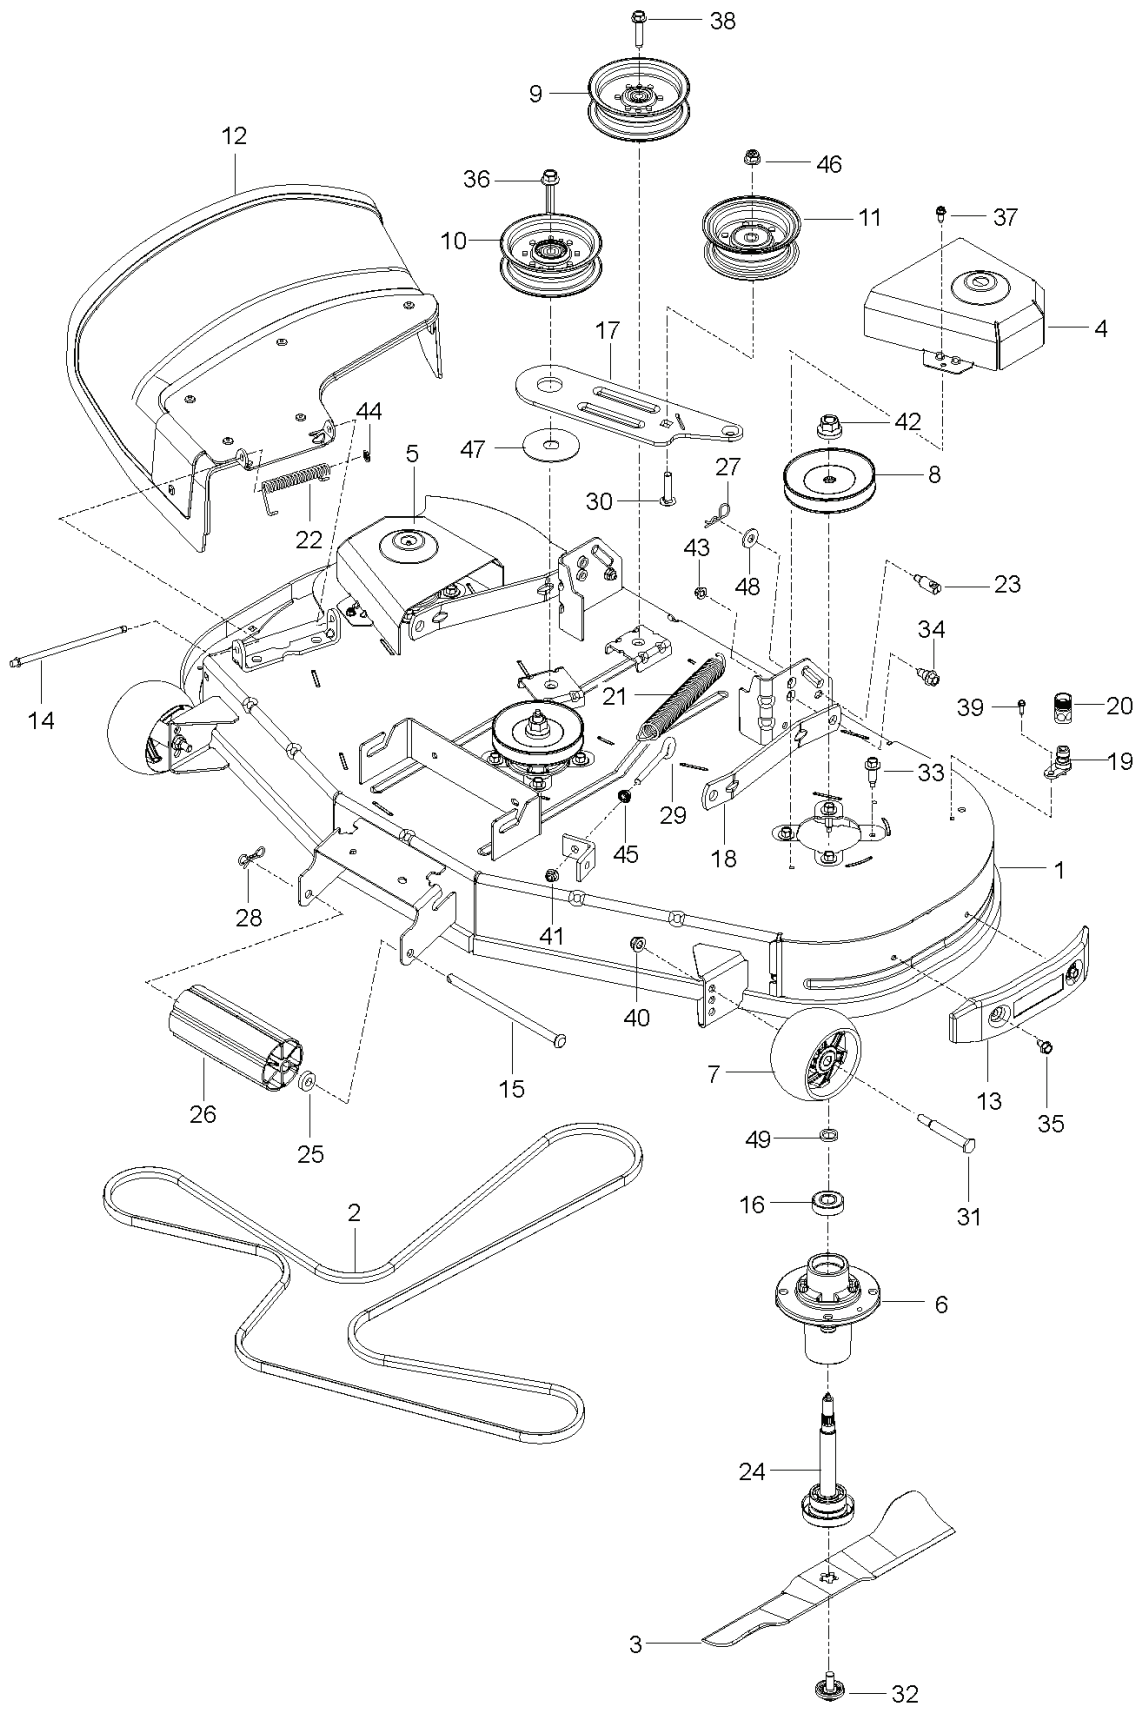

REF.	PART NO.	DESCRIPTION	REMARK	QTY.	KIT
1	588781302	DECK SHELL ASSY		1	
2	582558001	BELT		1	
3	588811002	BLADE		2	
4	588812802	COVER		1	
5	588812402	COVER		1	
6	539112170	HOUSING ASSY		3	
7	589527301	WHEEL		2	
8	532173435	PULLEY		3	
9	532196106	PULLEY		1	
10	532196104	PULLEY		1	
11	532193197	PULLEY		1	
12	588980701	DEFLECTOR ASSY		1	
13	582541101	BUMPER		1	
14	532131491	SHAFT		2	
15	532179127	ROD ROLLER NOSE		1	
16	532110485	BEARING		2	
17	588812202	ARM		1	
18	587140502	ARM		2	
19	532415598	HOSE COUPLING		1	
20	532416405	COUPLING		1	
21	582504001	SPRING		1	
22	587354701	SPRING		1	
23	532195161	STUD		2	
24	532187291	SHAFT		3	
25	582360501	BUSHING		1	
26	532176066	ROLLER		1	
27	539976989	SPLIT PIN		2	
28	532194208	PIN		1	
29	539115574	EYE BOLT		1	
30	872110614	BOLT		1	
31	532193406	BOLT		2	
32	532193003	SCREW		2	
33	584953901	BOLT		12	
34	532196539	BOLT		2	
35	532170165	BOLT		2	
36	588438301	SCREW		1	
37	532137729	SCREW		4	
38	817490628	SCREW		1	
39	817490410	SCREW		1	
40	521996501	NUT		2	
41	539112899	NUT, 5/16-18, NYLOC		1	
42	532400234	NUT		3	
43	873900500	NUT		2	
44	532110452	NUT		1	
45	539990585	NUT		1	
46	873680600	NUT		1	
47	532178515	WASHER		1	
48	819212113	WASHER		2	
49	532187690	WASHER		3