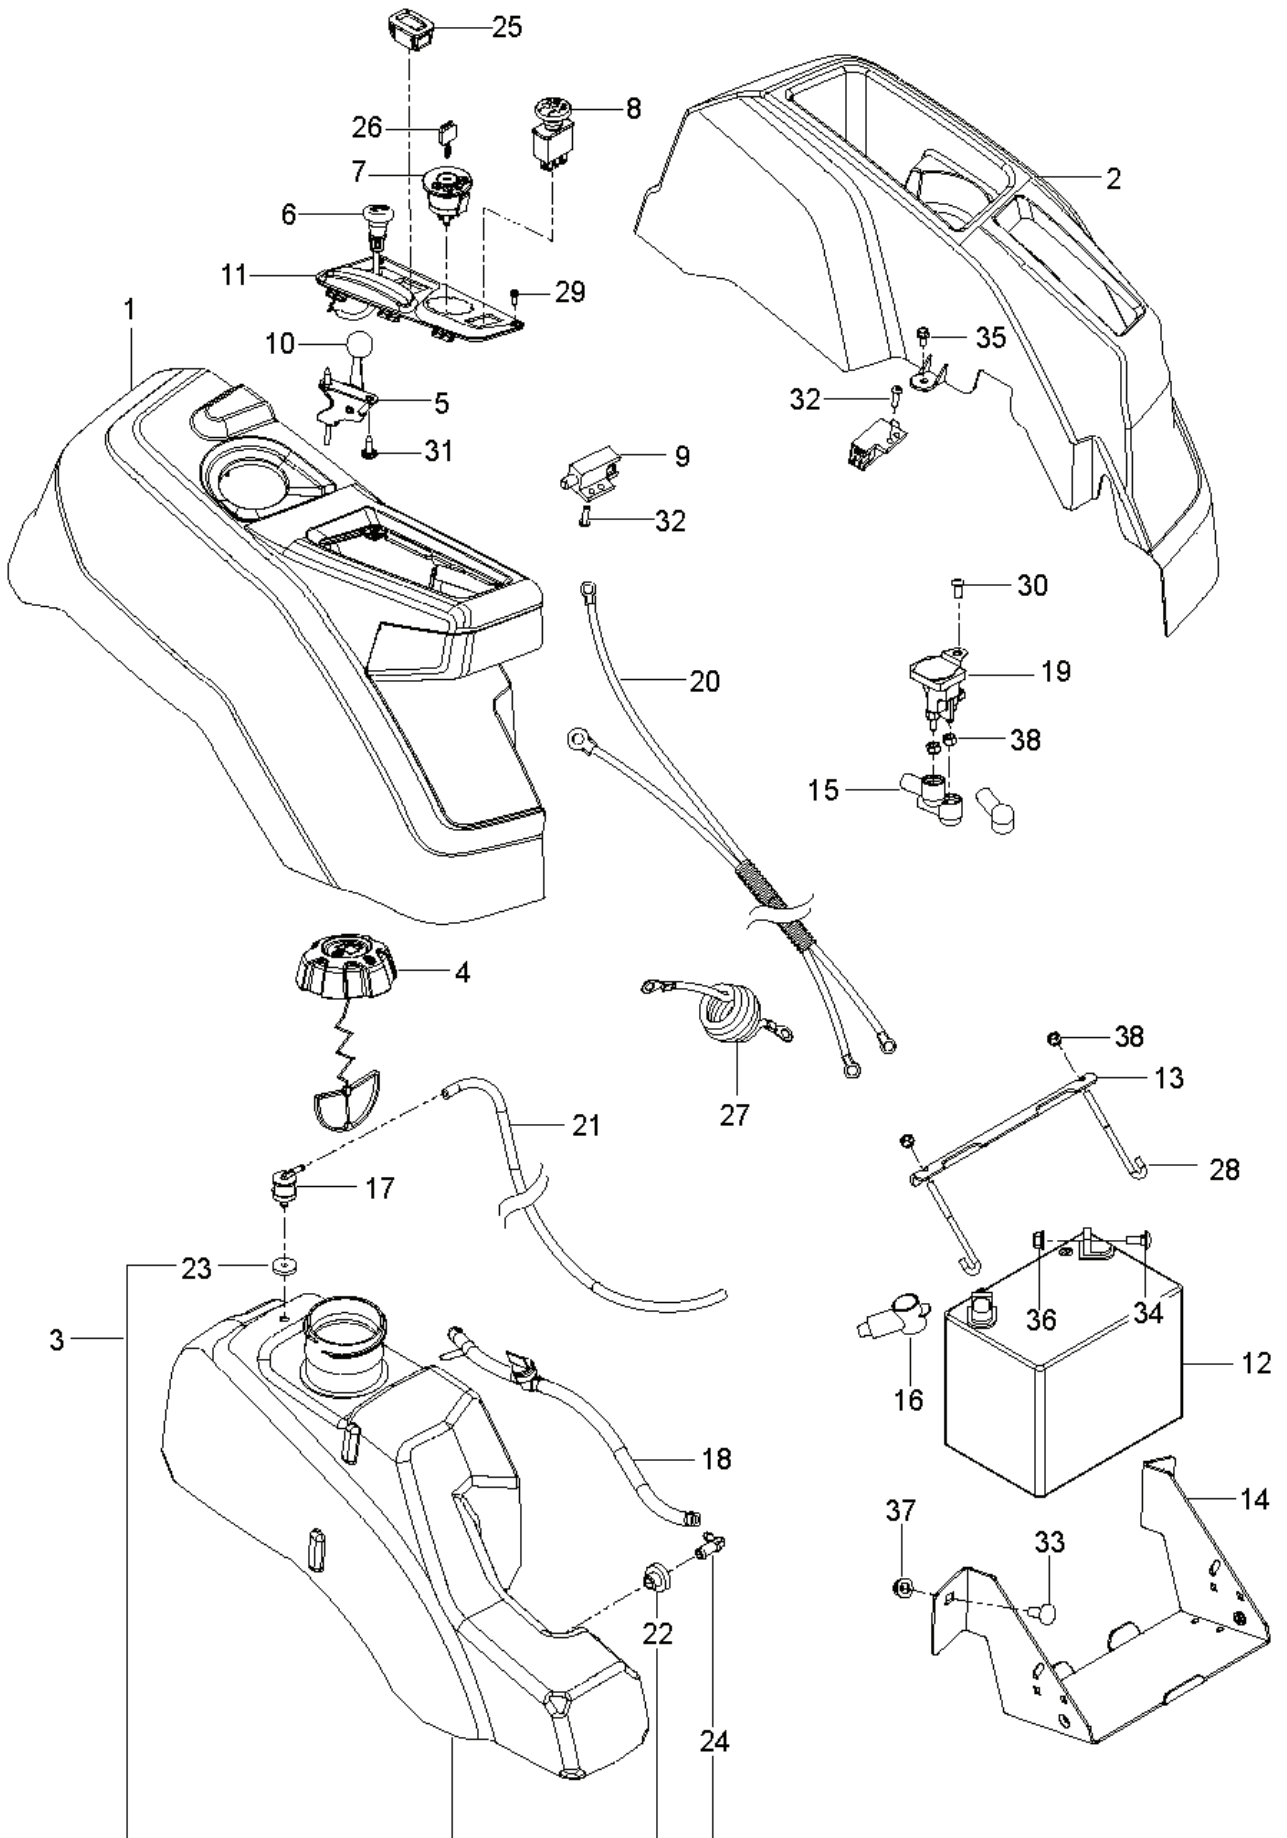

Z 248F, 970458901-00, 2020-04

SPARE PARTS LIST

REF.	PART NO.	DESCRIPTION	REMARK	QTY.	KIT
1	588017102	PLATE		1	
2	587241601	CLUTCH		1	
3	583955701	TUBE		1	
4	583955601	TUBE		1	
5	581886702	BRACKET		1	
6	532448145	ARM		1	
7	582538901	SPINDLE		1	
8	539110311	PULLEY		1	
9	587537401	PULLEY		1	
10	587660101	SPACER		1	
11	539132859	HEAT SHIELD		1	
12	587633302	STOP		1	
13	587451202	GUARD		1	
14	539131604	MUFFLER ASSY		1	
15	532196105	SPRING		1	
16	584825501	HOSE ASSY		1	
17	539101363	CLAMP		1	
18	522599001	ADAPTER		1	
19	585807101	PLUG		1	
20	501603701	BEARING		2	
21	582539501	BOLT		1	
22	874520656	BOLT		1	
23	539990316	BOLT		2	
24	539990208	SCREW		2	
25	581332804	BOLT		1	
26	817490410	SCREW		1	
27	874780620	BOLT		4	
28	817490512	SCREW		4	
29	521991101	NUT		1	
30	539112899	NUT, 5/16-18, NYLOC		5	
31	539976979	NUT		2	
32	539990692	WASHER		1	
33	532126197	WASHER		1	
34	810030600	WASHER		4	
	522598601	PIGTAIL		1	
	589543901	INSTRUCTION		1	
	000000000	W/O DESCRIPTION	Engine, Kawasaki FX691V 23 HP. For engine replacement parts, see a Kawasaki dealer.	1	

REF.	PART NO.	DESCRIPTION	REMARK	QTY.	KIT
1	510375601	TRANSMISSION		1	
2	510375602	TRANSMISSION		1	
3	574030501	LINKAGE		1	
4	574030502	LINKAGE		1	
5	539110411	BELT		1	
6	585474401	ROD		1	
7	585474501	ROD		1	
8	586665101	SPRING		2	
9	539110342	SPRING		2	
10	539120080	DISC		2	
11	539120079	ARM		2	
12	575507001	KIT		1	
13	501403602	TRANSMISSION KIT		2	
14	510184104	SPACING TUBE		2	
15	580806502	SUPPORT		2	
16	580806602	BRACKET		2	
17	587225301	PIN		1	
18	539976988	PIN		4	
19	587115301	PEN		1	
20	874780544	BOLT		4	
21	539976934	SCREW		2	
22	874780536	BOLT		2	
23	539990637	SCREW		4	
24	873800500	LOCK NUT		8	
25	539976978	NUT		2	
26	819111116	WASHER		16	
27	539990118	WASHER		4	
28	819131316	WASHER		8	
29	819091016	WASHER		4	