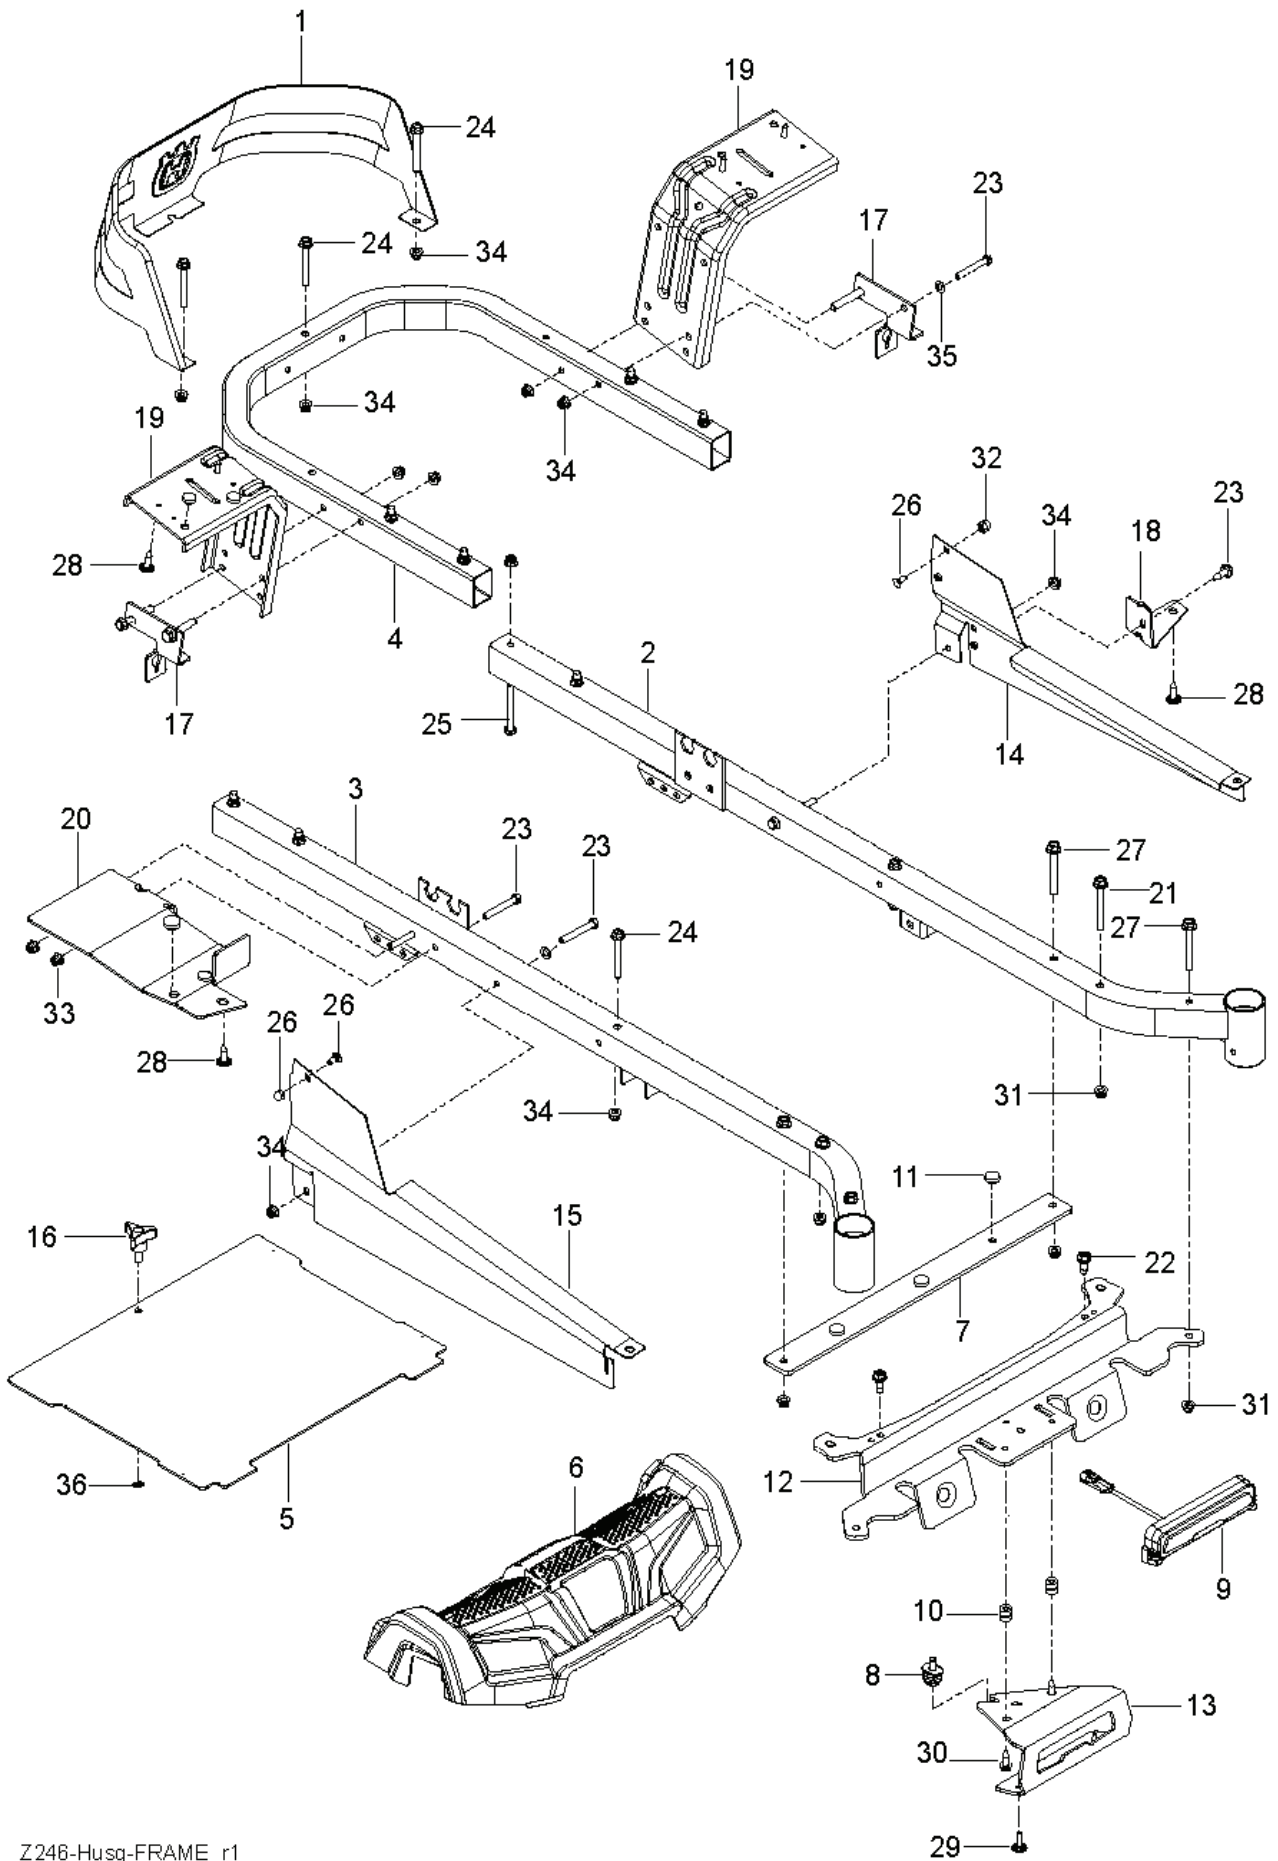

Z 248F, 970458901-00, 2020-04

SPARE PARTS LIST

REF.	PART NO.	DESCRIPTION	REMARK	QTY.	KIT
1	588017102	PLATE		1	
2	587241601	CLUTCH		1	
3	583955701	TUBE		1	
4	583955601	TUBE		1	
5	581886702	BRACKET		1	
6	532448145	ARM		1	
7	582538901	SPINDLE		1	
8	539110311	PULLEY		1	
9	587537401	PULLEY		1	
10	587660101	SPACER		1	
11	539132859	HEAT SHIELD		1	
12	587633302	STOP		1	
13	587451202	GUARD		1	
14	539131604	MUFFLER ASSY		1	
15	532196105	SPRING		1	
16	584825501	HOSE ASSY		1	
17	539101363	CLAMP		1	
18	522599001	ADAPTER		1	
19	585807101	PLUG		1	
20	501603701	BEARING		2	
21	582539501	BOLT		1	
22	874520656	BOLT		1	
23	539990316	BOLT		2	
24	539990208	SCREW		2	
25	581332804	BOLT		1	
26	817490410	SCREW		1	
27	874780620	BOLT		4	
28	817490512	SCREW		4	
29	521991101	NUT		1	
30	539112899	NUT, 5/16-18, NYLOC		5	
31	539976979	NUT		2	
32	539990692	WASHER		1	
33	532126197	WASHER		1	
34	810030600	WASHER		4	
	522598601	PIGTAIL		1	
	589543901	INSTRUCTION		1	
	000000000	W/O DESCRIPTION	Engine, Kawasaki FX691V 23 HP. For engine replacement parts, see a Kawasaki dealer.	1	

REF.	PART NO.	DESCRIPTION	REMARK	QTY.	KIT
1	585039802	GUARD		1	
2	589283302	FRAME TUBE		1	
3	589283402	FRAME TUBE		1	
4	584991002	TUBE		1	
5	522842902	PLATE		1	
6	586703801	FRONT COVER		1	
7	585523004	SUPPORT		1	
8	587546901	SCREW		1	
9	585916701	LIGHT		1	
10	587225201	GROMMET		2	
11	585989301	BUMPER		7	
12	585523104	CROSS MEMBER		1	
13	587458602	BRACKET		1	
14	585331602	COVER		1	
15	585331502	COVER		1	
16	539104411	KNOB		1	
17	585474302	BRACKET		2	
18	585523604	SUPPORT		1	
19	580501302	BRACKET		2	
20	585523404	SUPPORT		1	
21	586654301	BOLT		2	
22	586881101	BOLT		2	
23	874780536	BOLT		7	
24	874780544	BOLT		5	
25	874780648	BOLT		8	
26	585940001	BOLT		2	
27	577117701	SCREW		4	
28	532416358	SCREW		6	
29	532421756	SCREW		2	
30	817580520	BOLT		2	
31	521996501	NUT		6	
32	585938101	NUT		2	
33	873900500	NUT		2	
34	539112899	NUT, 5/16-18, NYLOC		9	
35	819111116	WASHER		6	
36	532423063	WASHER		1	