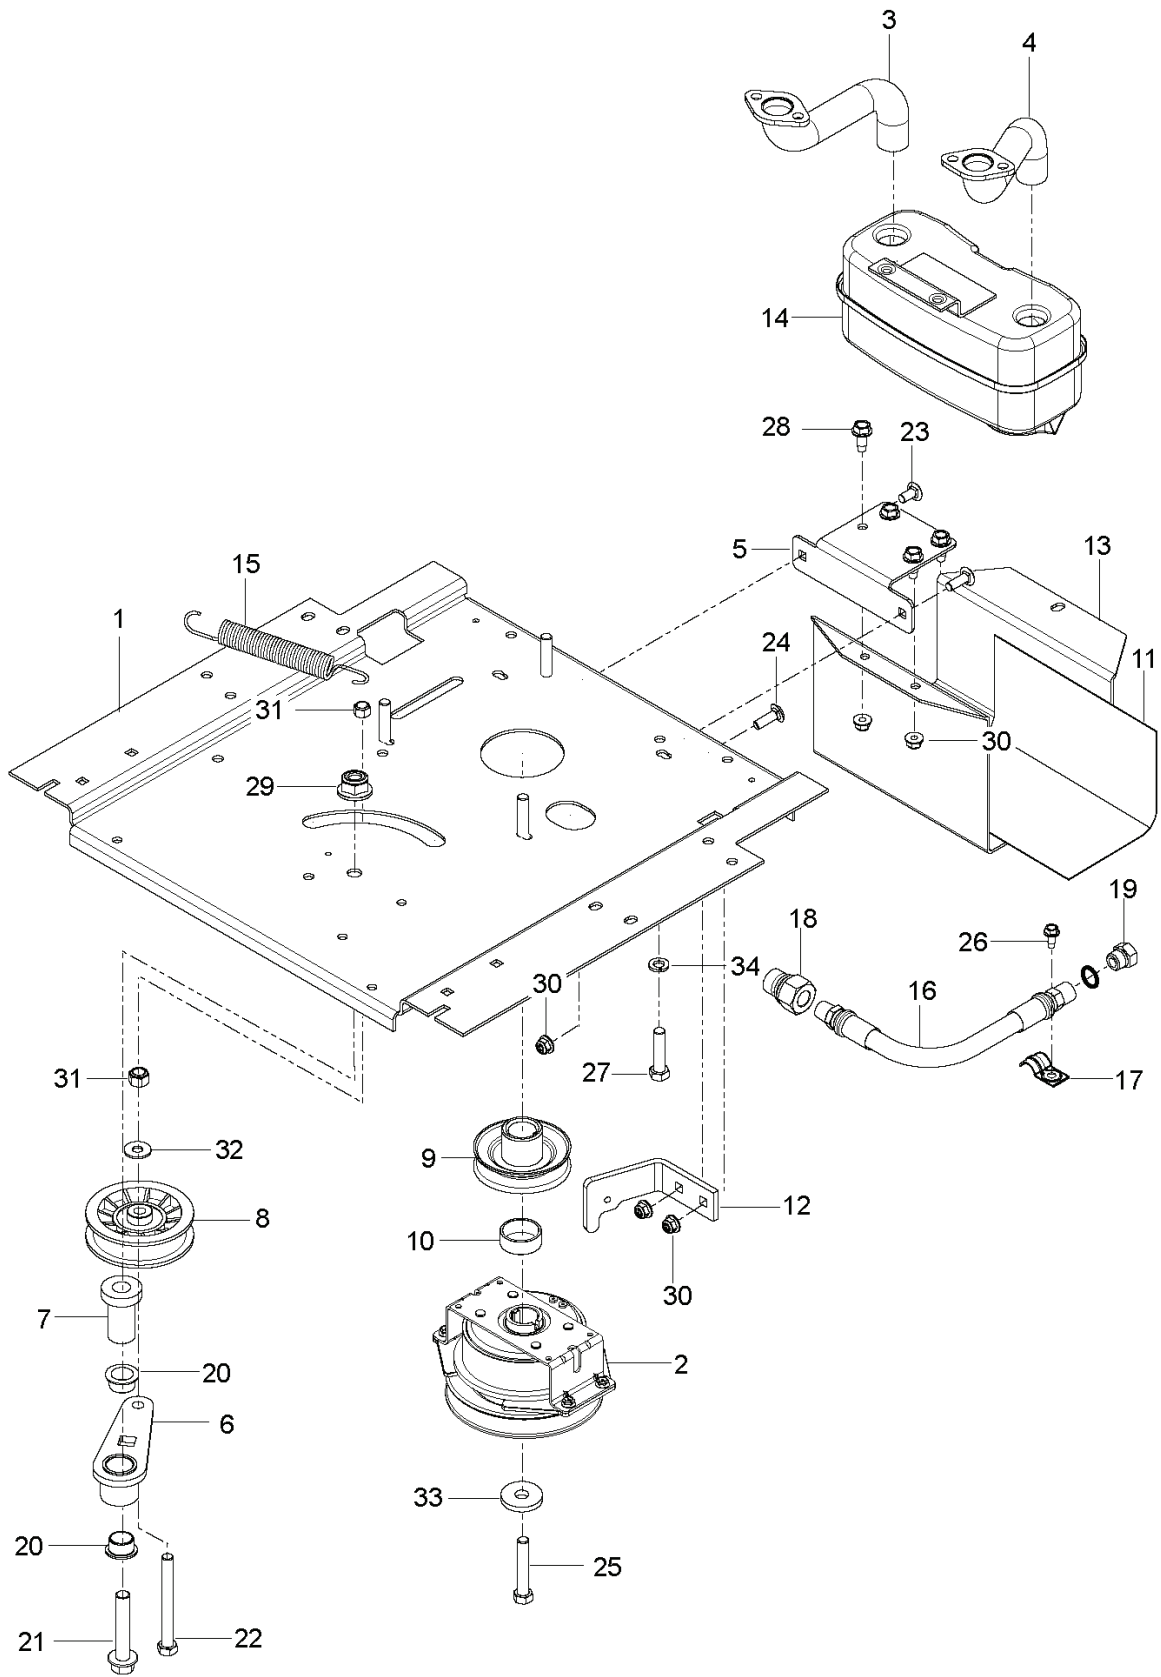

Z 248F, 970458901-00, 2020-04

SPARE PARTS LIST

REF.	PART NO.	DESCRIPTION	REMARK	QTY.	KIT
1	588017102	PLATE		1	
2	587241601	CLUTCH		1	
3	583955701	TUBE		1	
4	583955601	TUBE		1	
5	581886702	BRACKET		1	
6	532448145	ARM		1	
7	582538901	SPINDLE		1	
8	539110311	PULLEY		1	
9	587537401	PULLEY		1	
10	587660101	SPACER		1	
11	539132859	HEAT SHIELD		1	
12	587633302	STOP		1	
13	587451202	GUARD		1	
14	539131604	MUFFLER ASSY		1	
15	532196105	SPRING		1	
16	584825501	HOSE ASSY		1	
17	539101363	CLAMP		1	
18	522599001	ADAPTER		1	
19	585807101	PLUG		1	
20	501603701	BEARING		2	
21	582539501	BOLT		1	
22	874520656	BOLT		1	
23	539990316	BOLT		2	
24	539990208	SCREW		2	
25	581332804	BOLT		1	
26	817490410	SCREW		1	
27	874780620	BOLT		4	
28	817490512	SCREW		4	
29	521991101	NUT		1	
30	539112899	NUT, 5/16-18, NYLOC		5	
31	539976979	NUT		2	
32	539990692	WASHER		1	
33	532126197	WASHER		1	
34	810030600	WASHER		4	
	522598601	PIGTAIL		1	
	589543901	INSTRUCTION		1	
	000000000	W/O DESCRIPTION	Engine, Kawasaki FX691V 23 HP. For engine replacement parts, see a Kawasaki dealer.	1	

REF.	PART NO.	DESCRIPTION	REMARK	QTY.	KIT
1	585039802	GUARD		1	
2	589283302	FRAME TUBE		1	
3	589283402	FRAME TUBE		1	
4	584991002	TUBE		1	
5	522842902	PLATE		1	
6	586703801	FRONT COVER		1	
7	585523004	SUPPORT		1	
8	587546901	SCREW		1	
9	585916701	LIGHT		1	
10	587225201	GROMMET		2	
11	585989301	BUMPER		7	
12	585523104	CROSS MEMBER		1	
13	587458602	BRACKET		1	
14	585331602	COVER		1	
15	585331502	COVER		1	
16	539104411	KNOB		1	
17	585474302	BRACKET		2	
18	585523604	SUPPORT		1	
19	580501302	BRACKET		2	
20	585523404	SUPPORT		1	
21	586654301	BOLT		2	
22	586881101	BOLT		2	
23	874780536	BOLT		7	
24	874780544	BOLT		5	
25	874780648	BOLT		8	
26	585940001	BOLT		2	
27	577117701	SCREW		4	
28	532416358	SCREW		6	
29	532421756	SCREW		2	
30	817580520	BOLT		2	
31	521996501	NUT		6	
32	585938101	NUT		2	
33	873900500	NUT		2	
34	539112899	NUT, 5/16-18, NYLOC		9	
35	819111116	WASHER		6	
36	532423063	WASHER		1	