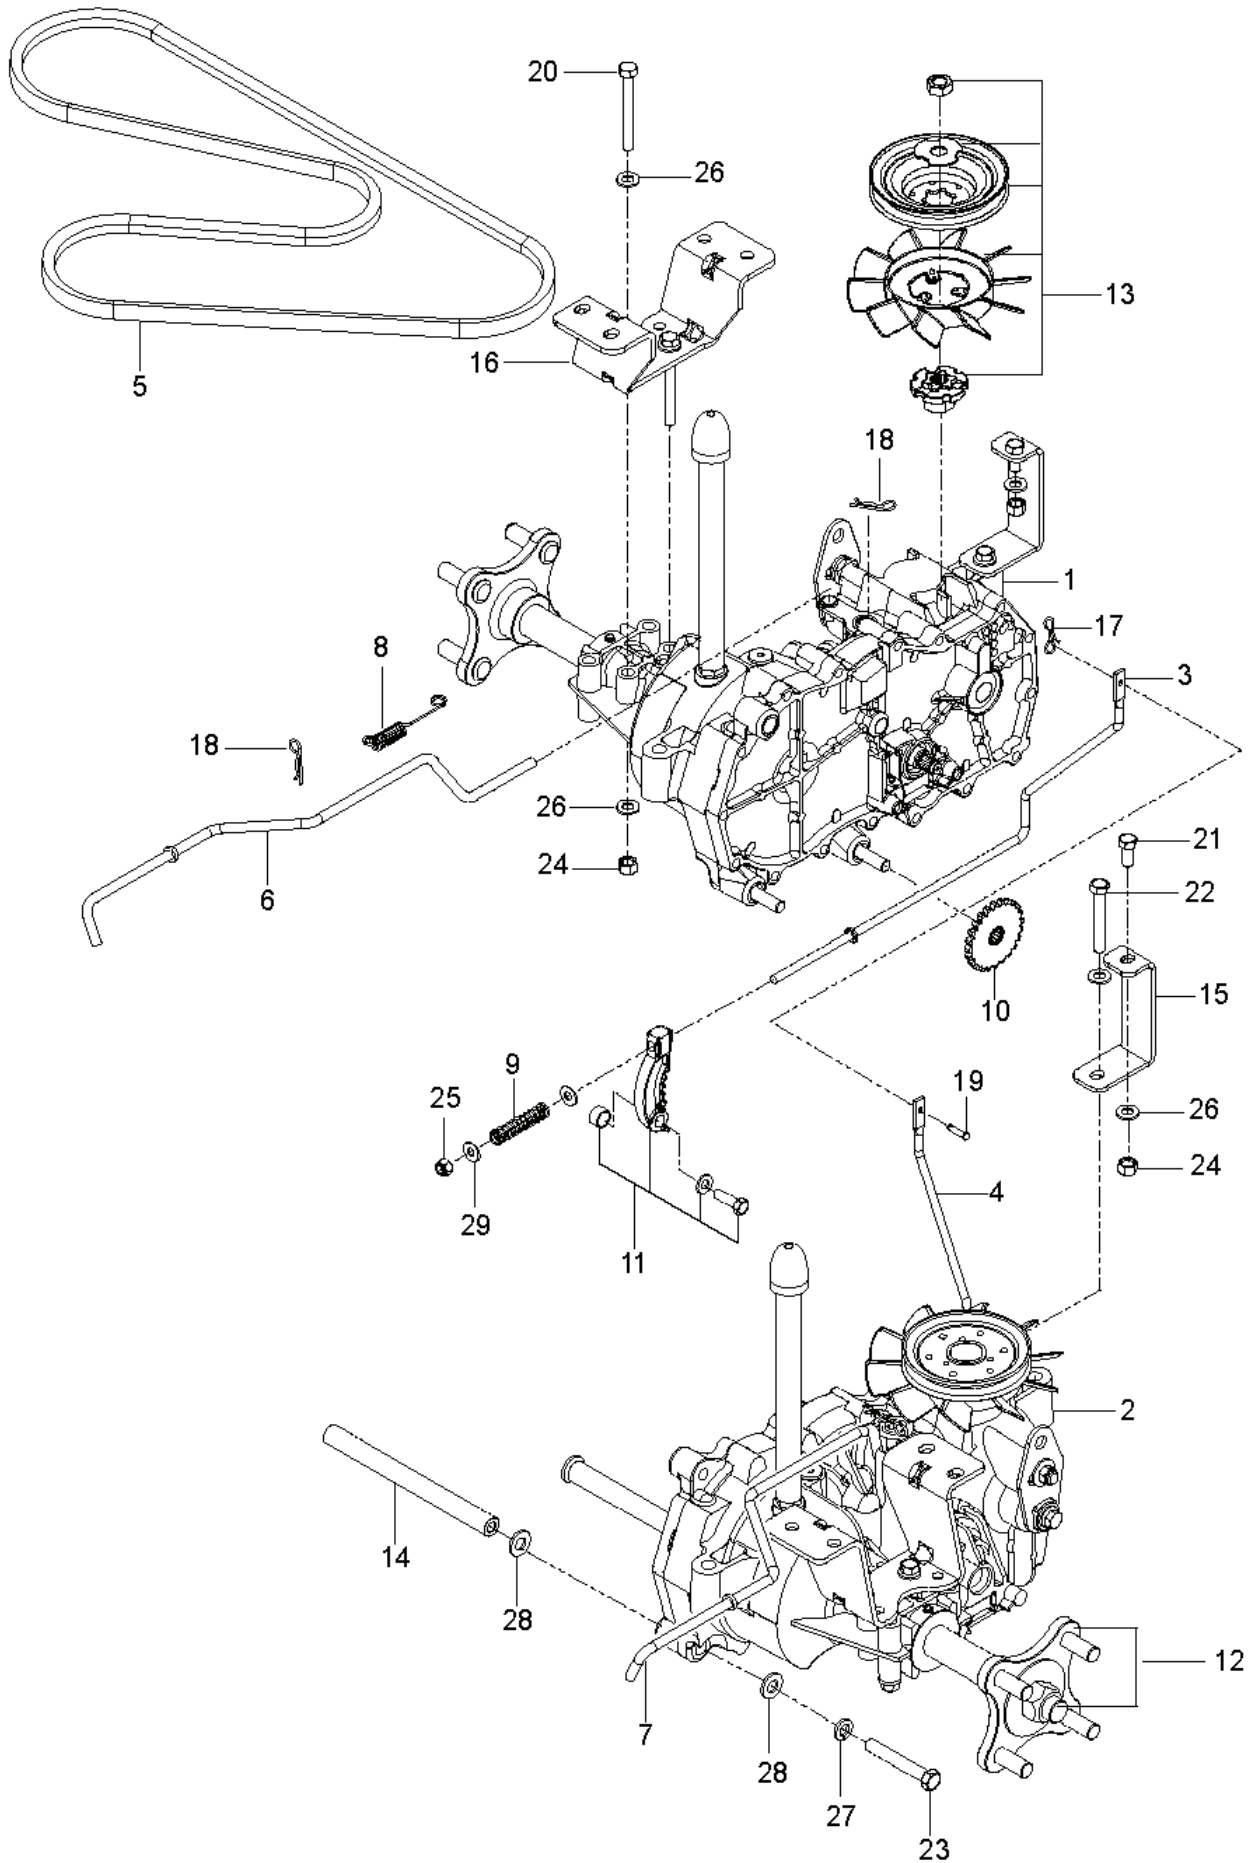

Z 248F, 970458901-00, 2020-04

SPARE PARTS LIST

REF.	PART NO.	DESCRIPTION	REMARK	QTY.	KIT
1	588017102	PLATE		1	
2	587241601	CLUTCH		1	
3	583955701	TUBE		1	
4	583955601	TUBE		1	
5	581886702	BRACKET		1	
6	532448145	ARM		1	
7	582538901	SPINDLE		1	
8	539110311	PULLEY		1	
9	587537401	PULLEY		1	
10	587660101	SPACER		1	
11	539132859	HEAT SHIELD		1	
12	587633302	STOP		1	
13	587451202	GUARD		1	
14	539131604	MUFFLER ASSY		1	
15	532196105	SPRING		1	
16	584825501	HOSE ASSY		1	
17	539101363	CLAMP		1	
18	522599001	ADAPTER		1	
19	585807101	PLUG		1	
20	501603701	BEARING		2	
21	582539501	BOLT		1	
22	874520656	BOLT		1	
23	539990316	BOLT		2	
24	539990208	SCREW		2	
25	581332804	BOLT		1	
26	817490410	SCREW		1	
27	874780620	BOLT		4	
28	817490512	SCREW		4	
29	521991101	NUT		1	
30	539112899	NUT, 5/16-18, NYLOC		5	
31	539976979	NUT		2	
32	539990692	WASHER		1	
33	532126197	WASHER		1	
34	810030600	WASHER		4	
	522598601	PIGTAIL		1	
	589543901	INSTRUCTION		1	
	000000000	W/O DESCRIPTION	Engine, Kawasaki FX691V 23 HP. For engine replacement parts, see a Kawasaki dealer.	1	

REF.	PART NO.	DESCRIPTION	REMARK	QTY.	KIT
1	585039802	GUARD		1	
2	589283302	FRAME TUBE		1	
3	589283402	FRAME TUBE		1	
4	584991002	TUBE		1	
5	522842902	PLATE		1	
6	586703801	FRONT COVER		1	
7	585523004	SUPPORT		1	
8	587546901	SCREW		1	
9	585916701	LIGHT		1	
10	587225201	GROMMET		2	
11	585989301	BUMPER		7	
12	585523104	CROSS MEMBER		1	
13	587458602	BRACKET		1	
14	585331602	COVER		1	
15	585331502	COVER		1	
16	539104411	KNOB		1	
17	585474302	BRACKET		2	
18	585523604	SUPPORT		1	
19	580501302	BRACKET		2	
20	585523404	SUPPORT		1	
21	586654301	BOLT		2	
22	586881101	BOLT		2	
23	874780536	BOLT		7	
24	874780544	BOLT		5	
25	874780648	BOLT		8	
26	585940001	BOLT		2	
27	577117701	SCREW		4	
28	532416358	SCREW		6	
29	532421756	SCREW		2	
30	817580520	BOLT		2	
31	521996501	NUT		6	
32	585938101	NUT		2	
33	873900500	NUT		2	
34	539112899	NUT, 5/16-18, NYLOC		9	
35	819111116	WASHER		6	
36	532423063	WASHER		1	