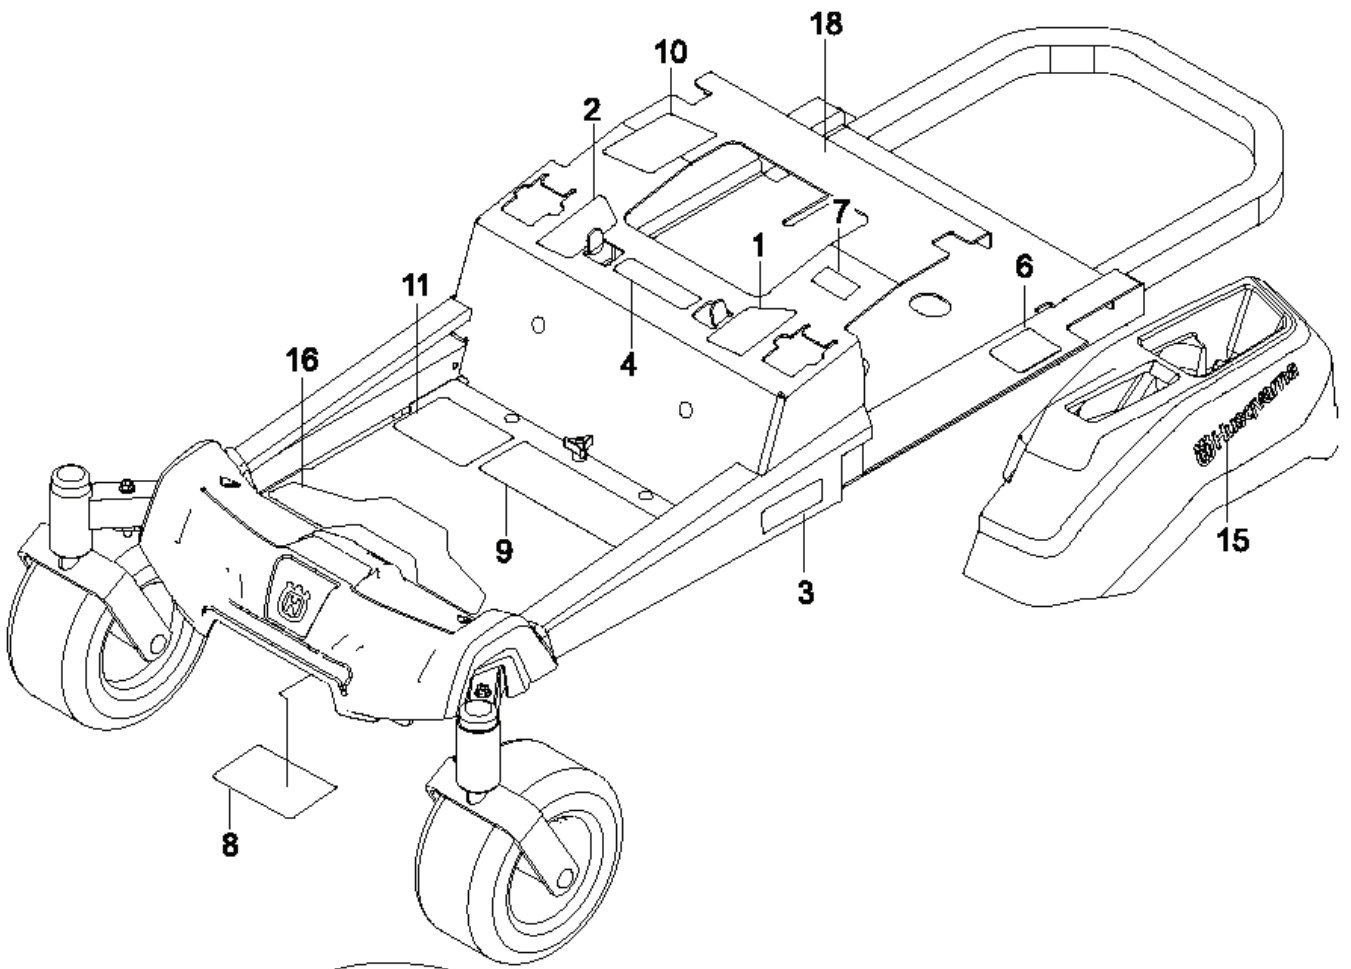

Z 248F, 967844801-02, 2020-07

SPARE PARTS LIST

REF.	PART NO.	DESCRIPTION	REMARK	QTY.	KIT
1	587595601	DECAL		1	
2	587595501	DECAL		1	
3	587220301	DECAL		1	
4	539105745	DECAL		1	
5	592898301	DECAL		1	
6	539108385	DECAL		1	
7	539108386	DECAL		1	
8	539109897	DECAL		1	
9	590485501	DECAL		1	
10	532423829	DECAL		1	
11	588035101	DECAL		1	
12	586978801	DECAL		1	
13	589357901	DECAL		1	
14	539112620	DECAL		1	
15	577469001	DECAL		2	
16	587000701	PAD		1	
17	590885001	DECAL		1	
18	591357301	DECAL		1	

REF.	PART NO.	DESCRIPTION	REMARK	QTY.	KIT
1	510375601	TRANSMISSION		1	
2	510375602	TRANSMISSION		1	
3	574030501	LINKAGE		1	
4	574030502	LINKAGE		1	
5	539110411	BELT		1	
6	585474401	ROD		1	
7	585474501	ROD		1	
8	586665101	SPRING		2	
9	539110342	SPRING		2	
10	539120080	DISC		2	
11	539120079	ARM		2	
12	575507001	KIT		1	
13	501403602	TRANSMISSION KIT		2	
14	510184104	SPACING TUBE		2	
15	580806502	SUPPORT		2	
16	580806602	BRACKET		2	
17	587225301	PIN		1	
18	539976988	PIN		4	
19	587115301	PEN		1	
20	874780544	BOLT		4	
21	539976934	SCREW		2	
22	874780536	BOLT		2	
23	539990637	SCREW		4	
24	873800500	LOCK NUT		8	
25	539976978	NUT		2	
26	819111116	WASHER		16	
27	539990118	WASHER		4	
28	819131316	WASHER		8	
29	819091016	WASHER		4	