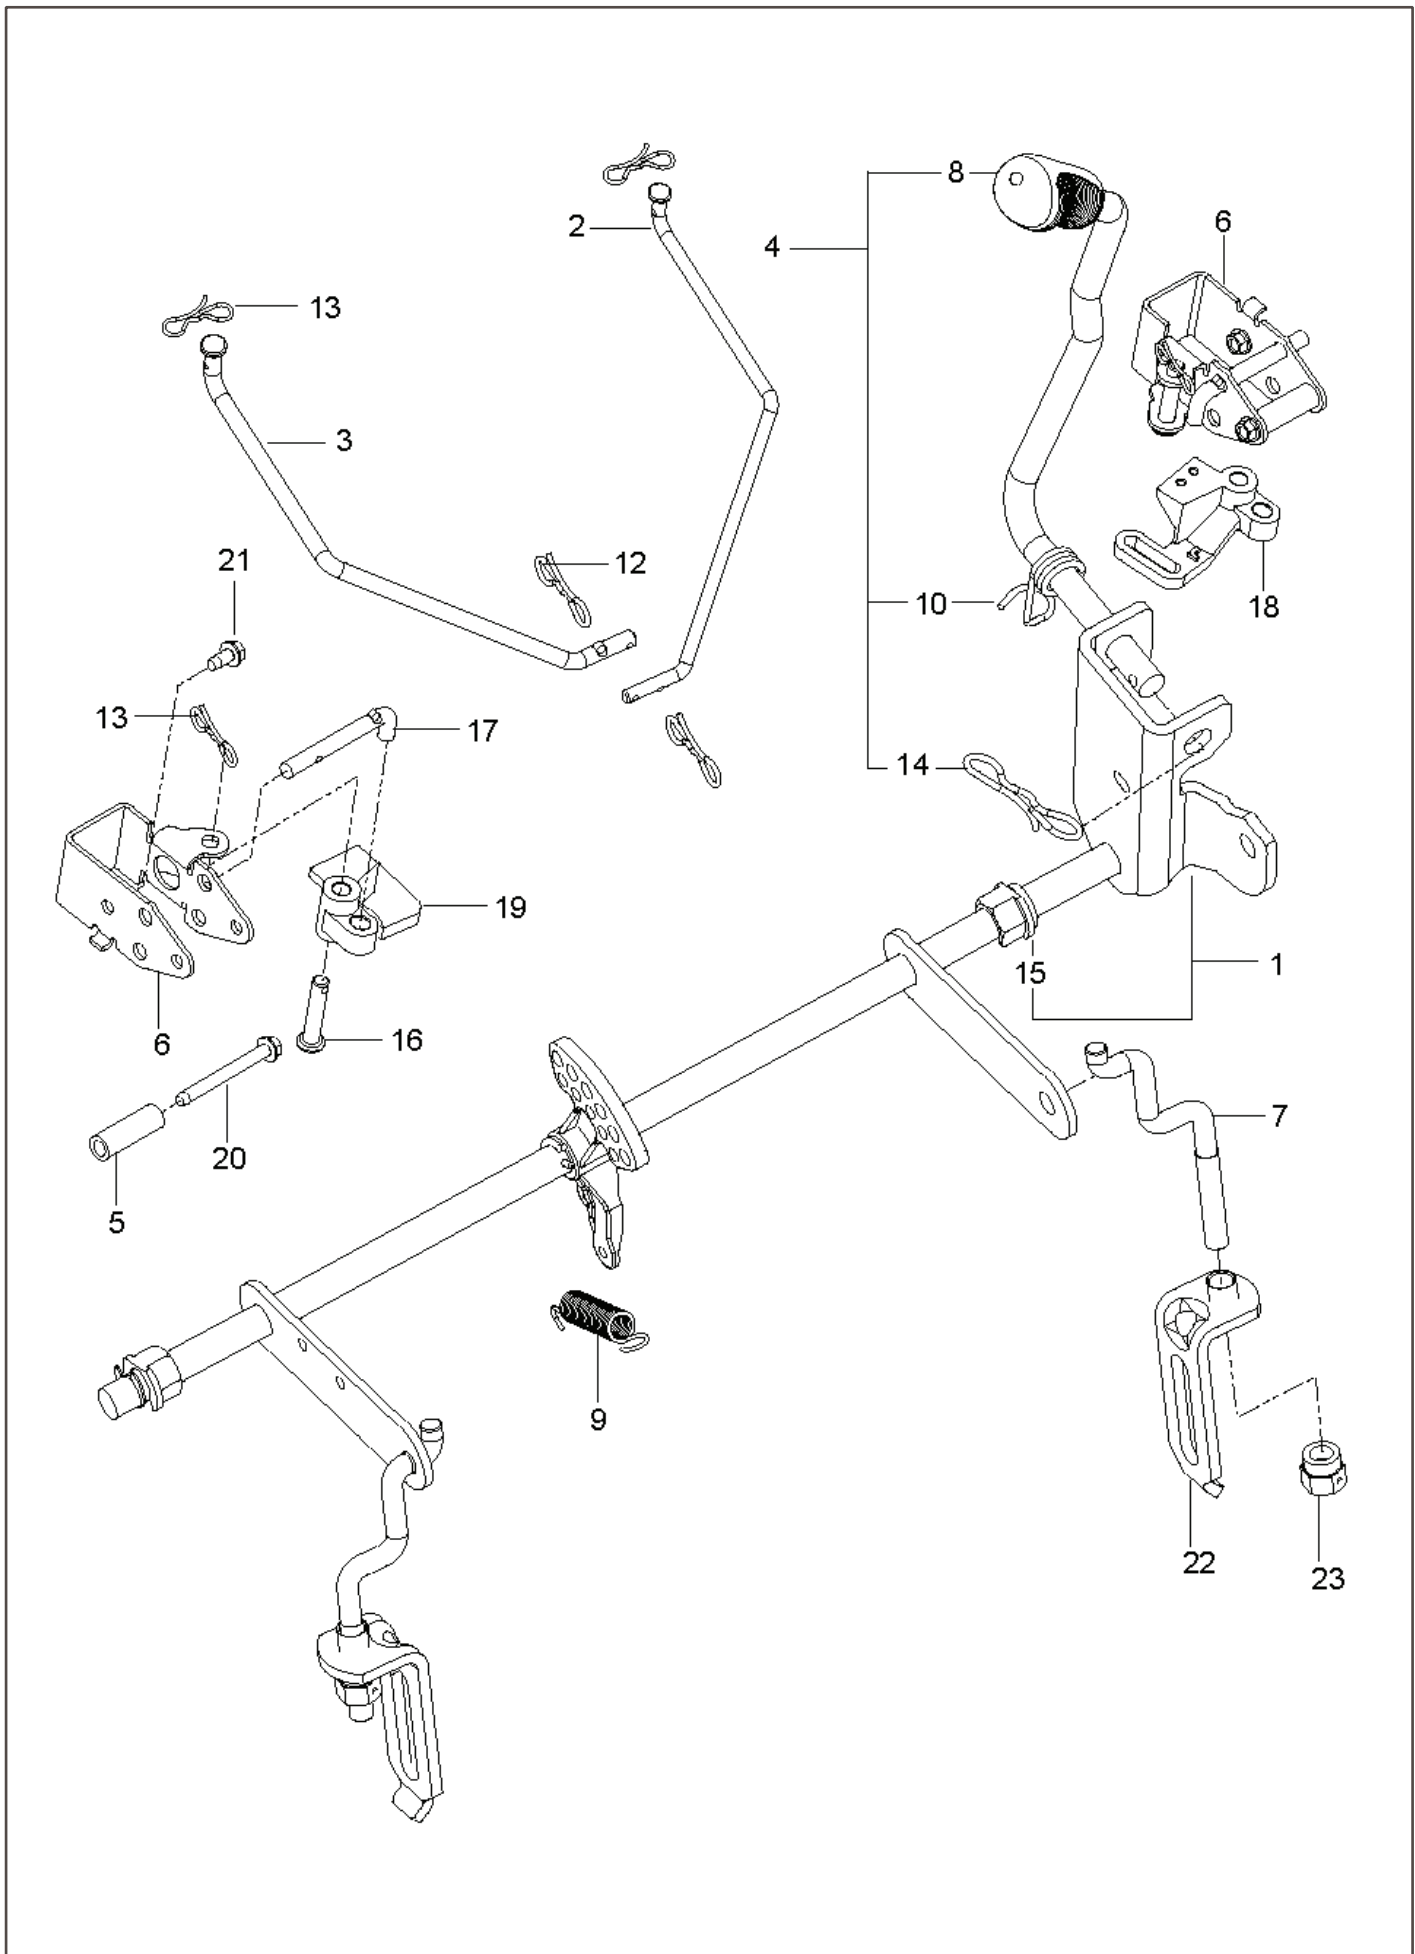

REF.	PART NO.	DESCRIPTION	REMARK	QTY.	KIT
1	586429702	SHAFT ASSY		1	
2	586457101	LINK		1	
3	586457201	LINK		2	
4	587622901	LIFTING LEVER ASSY		1	9, 11, 14
5	580486101	SPACER		2	
6	585682102	BRACKET		2	
7	525847201	LINK		2	
8	580962301	GRIP		1	
9	586867601	SPRING		1	
10	532196314	SPRING		1	
12	532194208	PIN		2	
13	587225301	PIN		4	
14	532194209	SPRING		4	
15	510184901	BUSHING		2	
16	585701401	PIN		2	
17	585682001	ROD		2	
18	586457401	BELLCRANK		1	
19	586457501	BELLCRANK		1	
20	586561301	SCREW		2	
21	532137729	SCREW		2	
22	532195174	BRACKET CONNECT LINK LIFT		1	
23	532195171	BUSHING		1