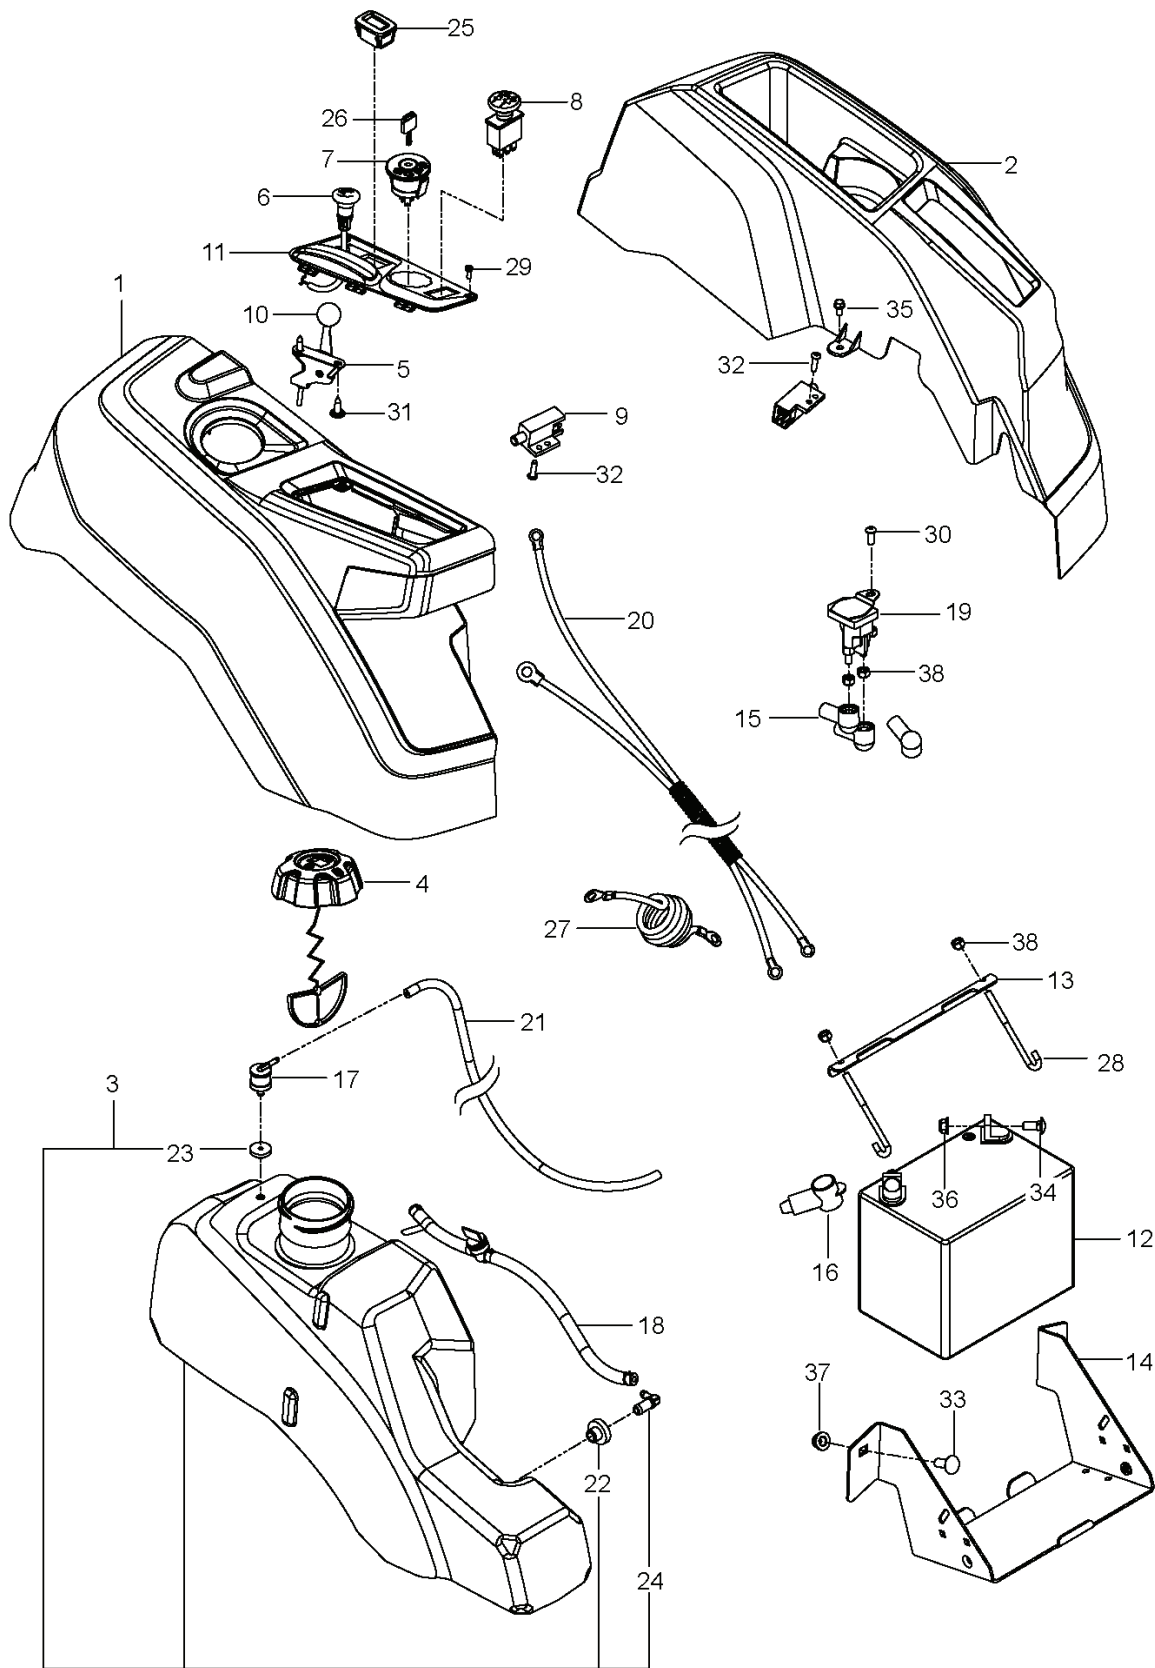

Z 248F, 967844801-02, 2020-07

SPARE PARTS LIST

REF.	PART NO.	DESCRIPTION	REMARK	QTY.	KIT
1	587595601	DECAL		1	
2	587595501	DECAL		1	
3	587220301	DECAL		1	
4	539105745	DECAL		1	
5	592898301	DECAL		1	
6	539108385	DECAL		1	
7	539108386	DECAL		1	
8	539109897	DECAL		1	
9	590485501	DECAL		1	
10	532423829	DECAL		1	
11	588035101	DECAL		1	
12	586978801	DECAL		1	
13	589357901	DECAL		1	
14	539112620	DECAL		1	
15	577469001	DECAL		2	
16	587000701	PAD		1	
17	590885001	DECAL		1	
18	591357301	DECAL		1	

REF.	PART NO.	DESCRIPTION	REMARK	QTY.	KIT
1	510375601	TRANSMISSION		1	
2	510375602	TRANSMISSION		1	
3	574030501	LINKAGE		1	
4	574030502	LINKAGE		1	
5	539110411	BELT		1	
6	585474401	ROD		1	
7	585474501	ROD		1	
8	586665101	SPRING		2	
9	539110342	SPRING		2	
10	539120080	DISC		2	
11	539120079	ARM		2	
12	575507001	KIT		1	
13	501403602	TRANSMISSION KIT		2	
14	510184104	SPACING TUBE		2	
15	580806502	SUPPORT		2	
16	580806602	BRACKET		2	
17	587225301	PIN		1	
18	539976988	PIN		4	
19	587115301	PEN		1	
20	874780544	BOLT		4	
21	539976934	SCREW		2	
22	874780536	BOLT		2	
23	539990637	SCREW		4	
24	873800500	LOCK NUT		8	
25	539976978	NUT		2	
26	819111116	WASHER		16	
27	539990118	WASHER		4	
28	819131316	WASHER		8	
29	819091016	WASHER		4	