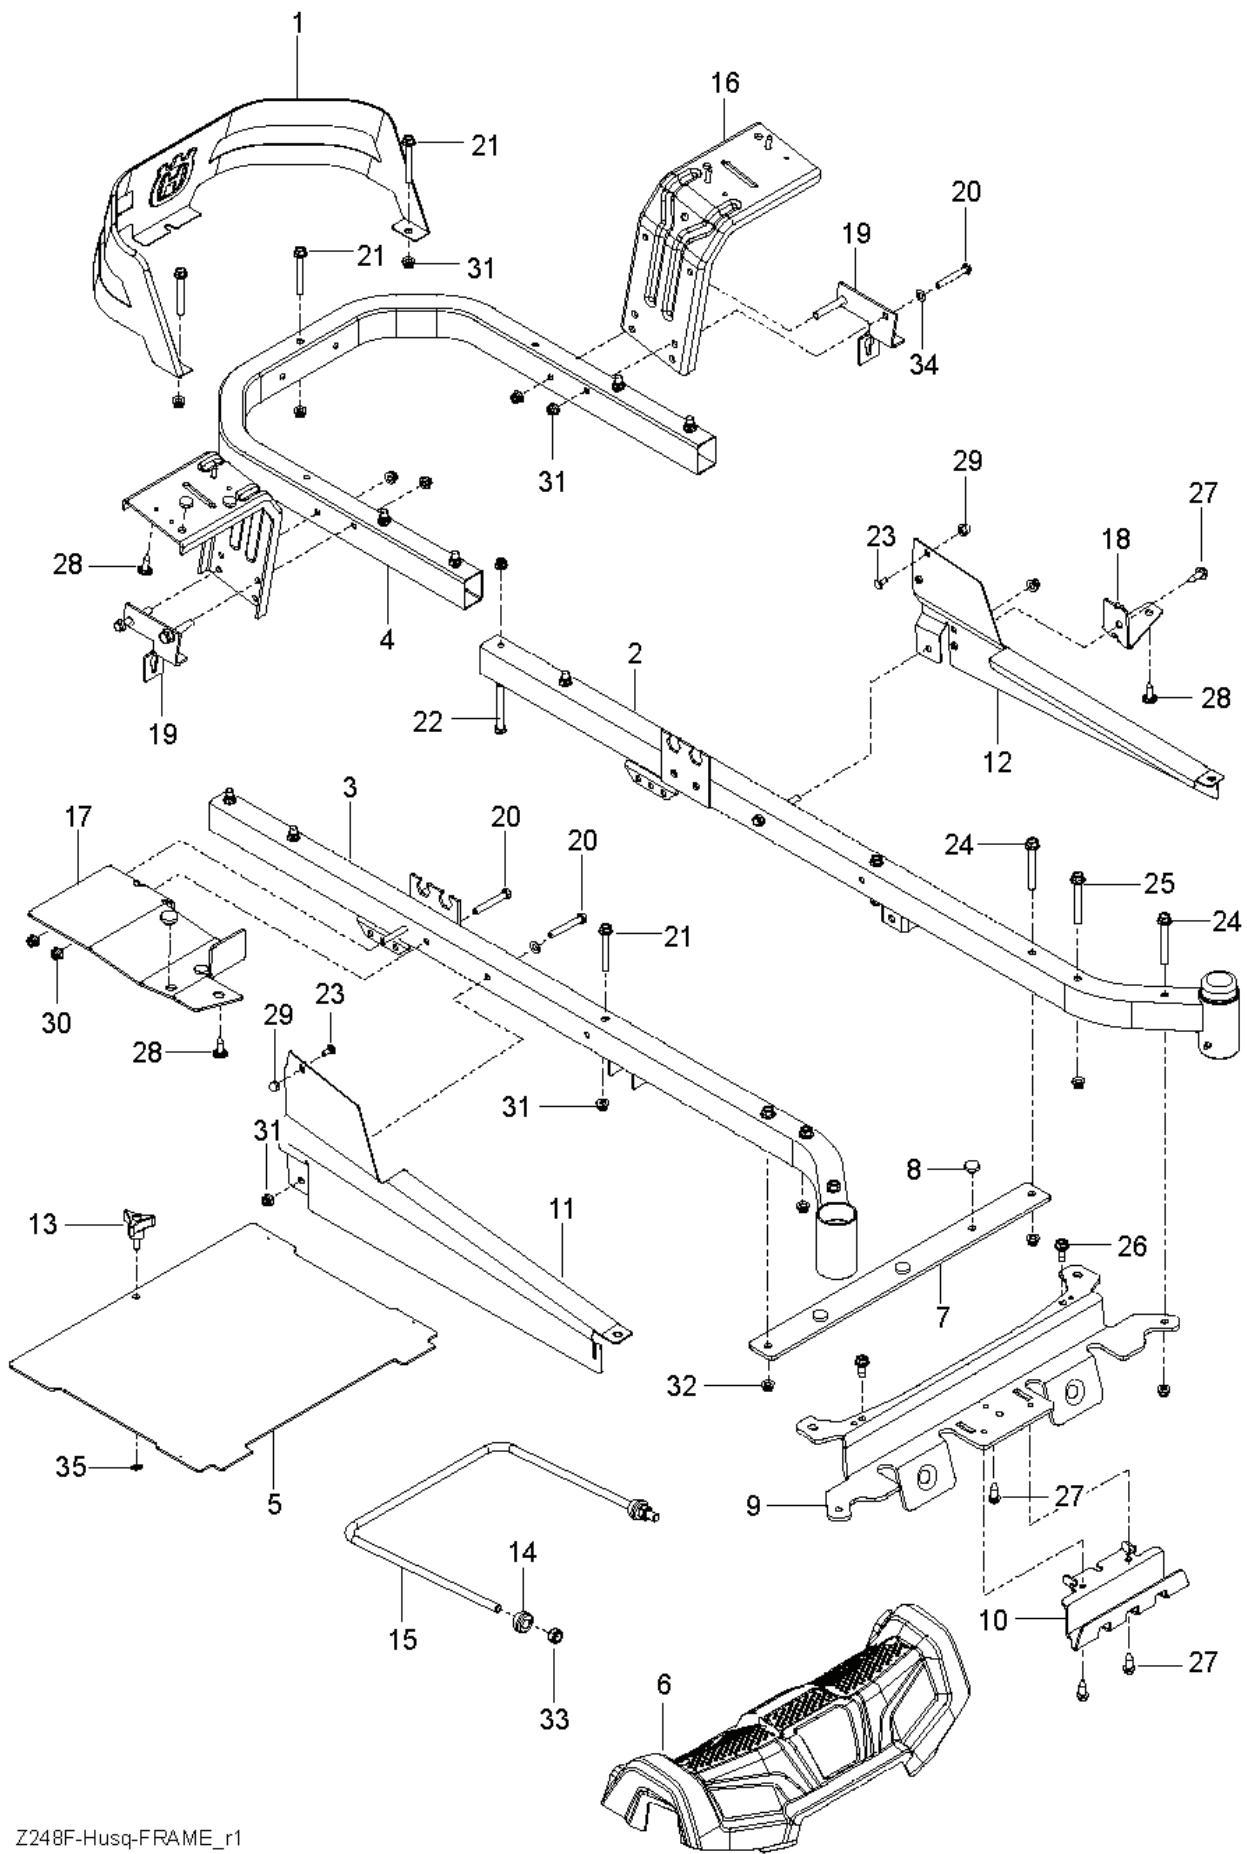

REF.	PART NO.	DESCRIPTION	REMARK	QTY.	KIT
1	585039802	GUARD		1	
2	589283302	FRAME TUBE		1	
3	589283402	FRAME TUBE		1	
4	584991002	TUBE		1	
5	598712401	PLATE KIT	W/ SFTY DECALS	1	
6	586703801	FRONT COVER	W/ DECALS	1	
7	585523004	SUPPORT		1	
8	585989301	BUMPER		7	
9	585523104	CROSS MEMBER		1	
10	585523204	SKID PLATE		1	
11	585331602	COVER		1	
12	585331502	COVER		1	
13	539104411	KNOB		1	
14	532195263	BUSHING		2	
15	521938101	LINK		1	
16	580501302	BRACKET		2	
17	585523404	SUPPORT		1	
18	585523604	SUPPORT		1	
19	585474302	BRACKET		2	
20	874780536	BOLT		8	
21	874780544	BOLT		5	
22	874780648	BOLT		8	
23	585940001	BOLT		2	
24	577117701	SCREW		4	
25	586654301	BOLT		2	
26	586881101	BOLT		2	
27	817000510	BOLT		4	
28	532416358	SCREW		6	
29	585938101	NUT		2	
30	873900500	NUT		2	
31	539112899	NUT, 5/16-18, NYLOC		9	
32	521996501	NUT		8	
33	539119124	NUT		2	
34	819111116	WASHER		6	
35	532423063	WASHER		1