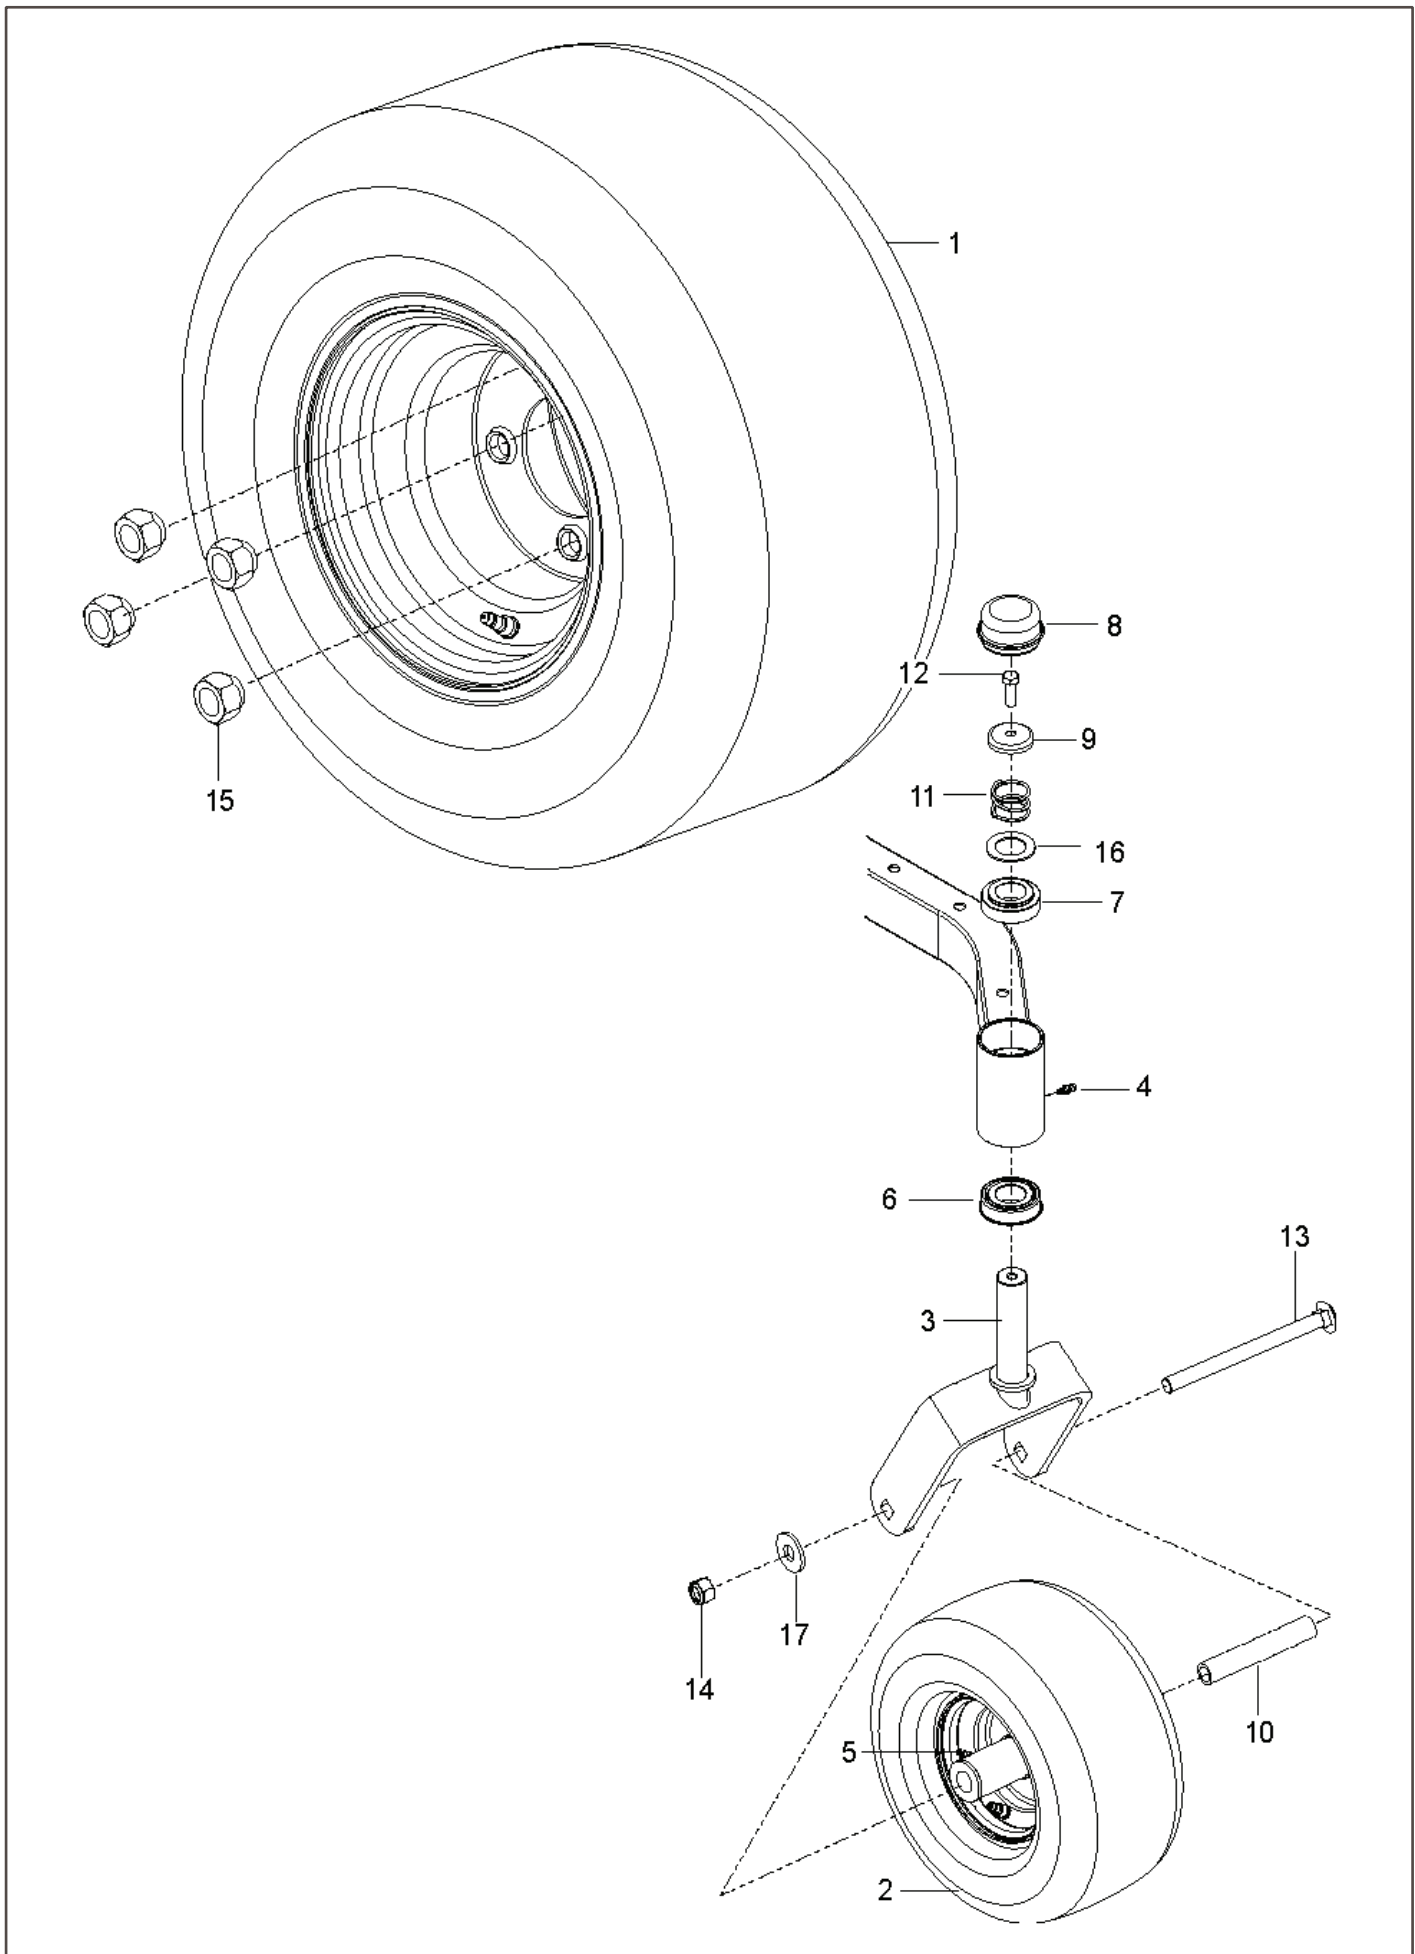

REF.	PART NO.	DESCRIPTION	REMARK	QTY.	KIT
1	590486601	WHEEL		2	
2	576588602	WHEEL ASSY		2	
3	586650302	YOKE		2	
4	539115638	FITTING		2	
5	539115638	FITTING		2	
6	539112660	BEARING		2	
7	539117901	BUSHING		2	
8	539102535	CAP		2	
9	539115749	CASTER PLUG		2	
10	585995401	SPACER		1	
11	539115747	SPRING		2	
12	874950516	SCREW		2	
13	576601501	SCREW		2	
14	873930800	NUT		2	
15	587653902	NUT		8	
16	539115675	WASHER		2	
17	819182212	WASHER		1