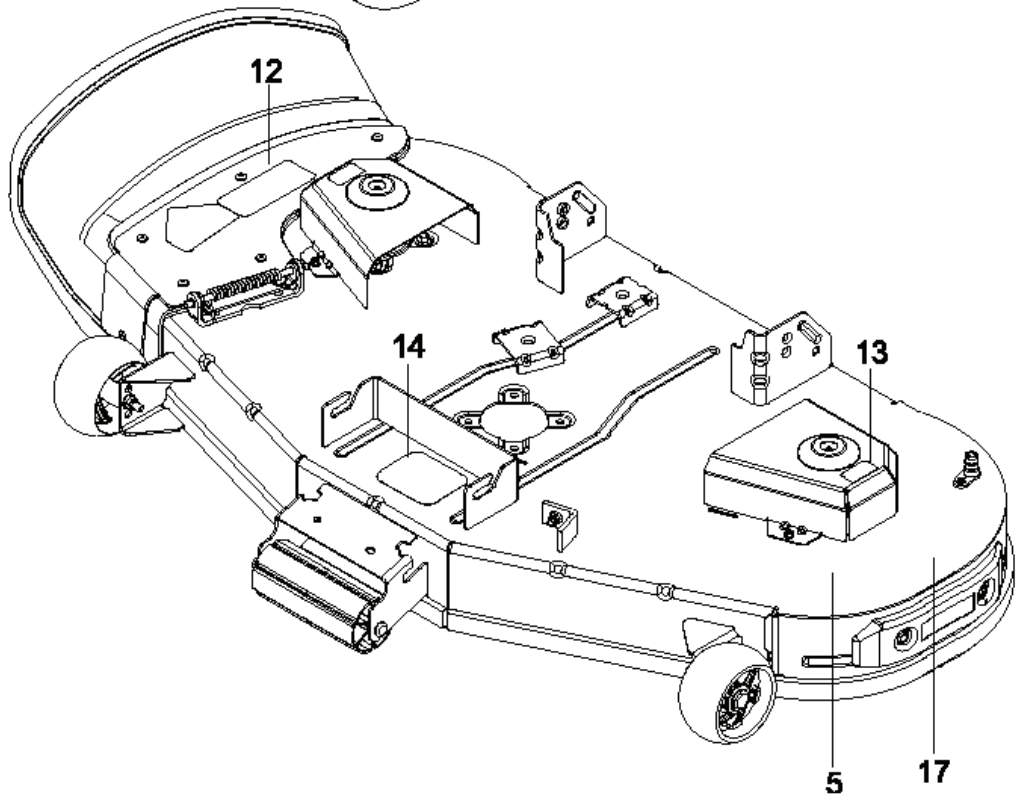

Z 248F, 967844801-02, 2020-07

SPARE PARTS LIST

REF.	PART NO.	DESCRIPTION	REMARK	QTY.	KIT
1	587595601	DECAL		1	
2	587595501	DECAL		1	
3	587220301	DECAL		1	
4	539105745	DECAL		1	
5	592898301	DECAL		1	
6	539108385	DECAL		1	
7	539108386	DECAL		1	
8	539109897	DECAL		1	
9	590485501	DECAL		1	
10	532423829	DECAL		1	
11	588035101	DECAL		1	
12	586978801	DECAL		1	
13	589357901	DECAL		1	
14	539112620	DECAL		1	
15	577469001	DECAL		2	
16	587000701	PAD		1	
17	590885001	DECAL		1	
18	591357301	DECAL		1	

REF.	PART NO.	DESCRIPTION	REMARK	QTY.	KIT
1	593898602	PLATE		1	
2	587241601	CLUTCH		1	
3	583955701	TUBE		1	
4	583955601	TUBE		1	
5	581886702	BRACKET		1	
6	532448145	ARM		1	
7	582538901	SPINDLE		1	
8	539110311	PULLEY		1	
9	587537401	PULLEY		1	
10	587660101	SPACER		1	
11	539132859	HEAT SHIELD		1	
12	587633302	STOP		1	
13	587451202	GUARD		1	
14	539131604	MUFFLER ASSY		1	
15	532196105	SPRING		1	
16	584825501	HOSE ASSY		1	
17	539101363	CLAMP		1	
18	522599001	ADAPTER		1	
19	585807101	PLUG		1	
20	501603701	BEARING		2	
21	582539501	BOLT		1	
22	874520656	BOLT		1	
23	539990316	BOLT		2	
24	539990208	SCREW		2	
25	581332803	BOLT		1	
26	817490410	SCREW		1	
27	874780620	BOLT		4	
28	817490512	SCREW		4	
29	521991101	NUT		1	
30	539112899	NUT, 5/16-18, NYLOC		5	
31	539976979	NUT		2	
32	819121414	WASHER		1	
33	532126197	WASHER		1	
34	539990118	WASHER		4	
35	532178151	MUFFLER GASKET		1	
36	532184362	NUT		1	
	522598601	PIGTAIL		1	
	589543901	INSTRUCTION	Incl. 6,7,8,20,21,22,31,32	1	