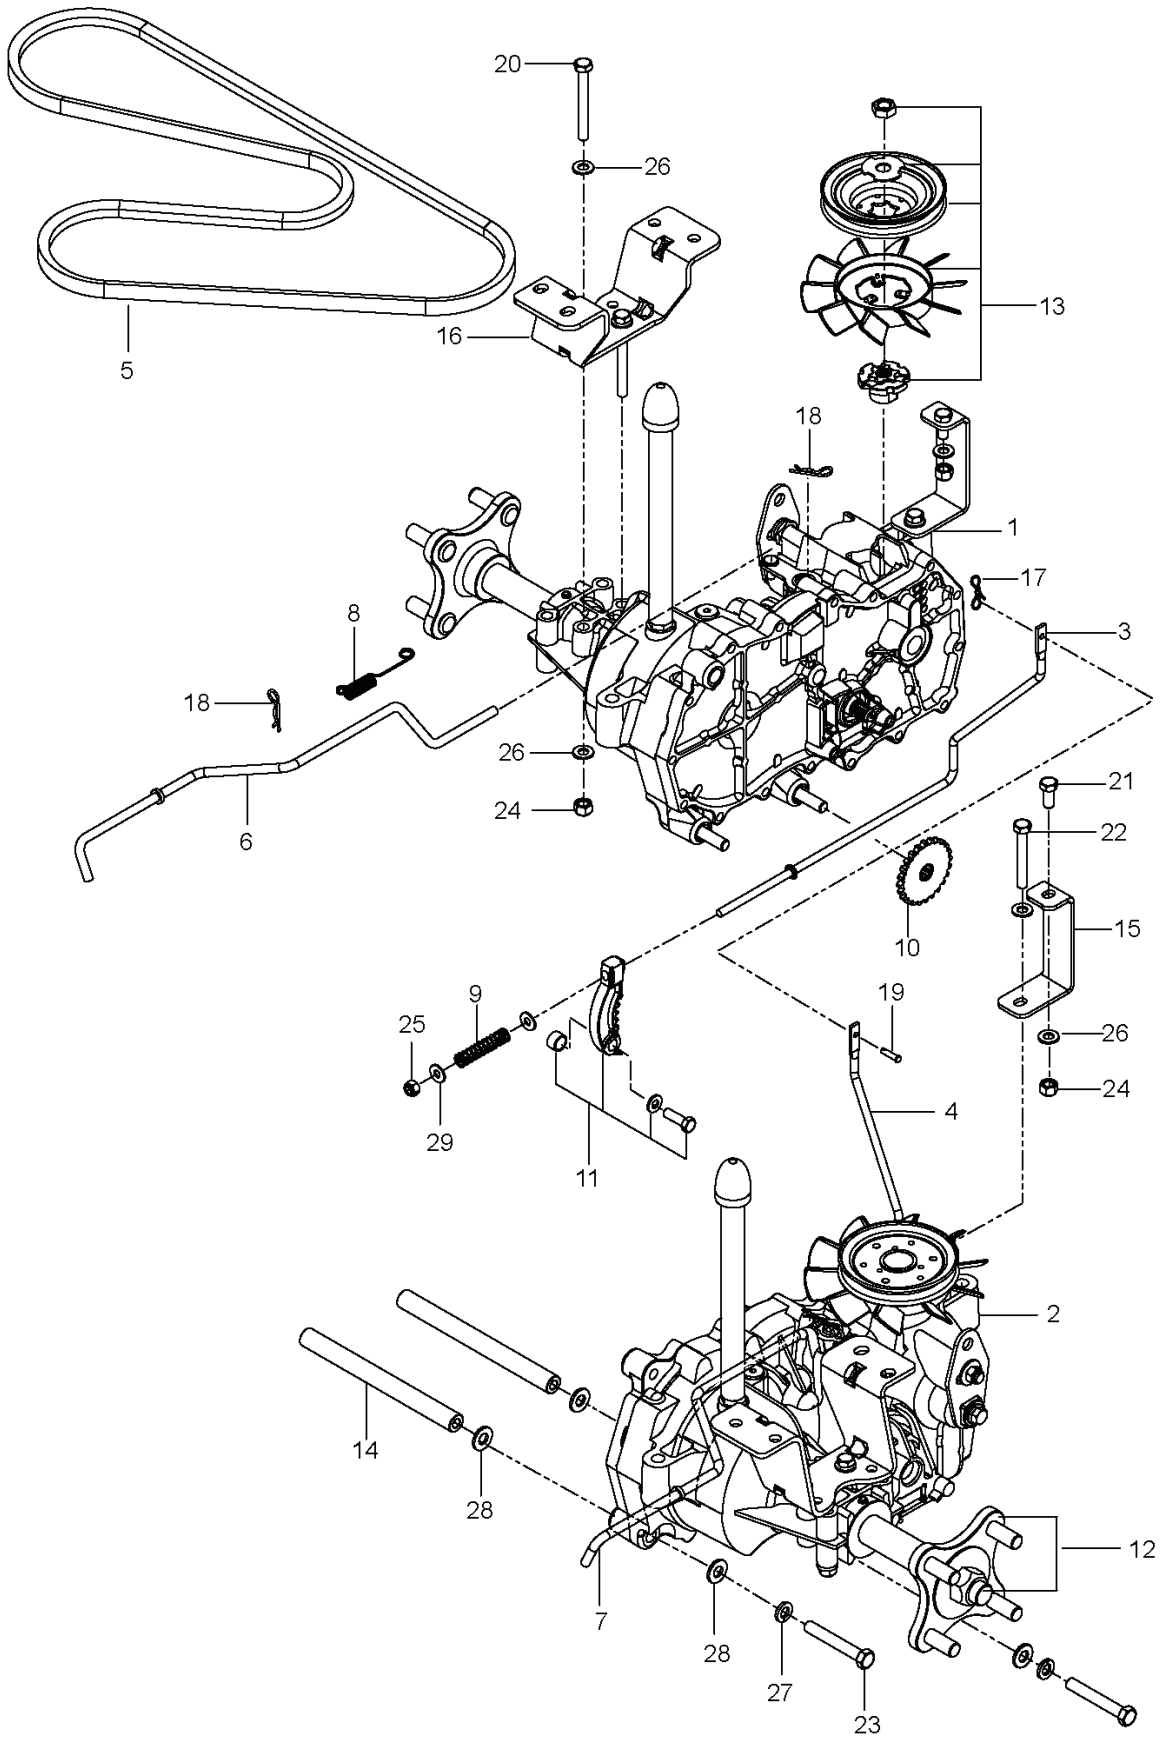

Z 248F, 967844801-02, 2020-07

SPARE PARTS LIST

REF.	PART NO.	DESCRIPTION	REMARK	QTY.	KIT
1	587595601	DECAL		1	
2	587595501	DECAL		1	
3	587220301	DECAL		1	
4	539105745	DECAL		1	
5	592898301	DECAL		1	
6	539108385	DECAL		1	
7	539108386	DECAL		1	
8	539109897	DECAL		1	
9	590485501	DECAL		1	
10	532423829	DECAL		1	
11	588035101	DECAL		1	
12	586978801	DECAL		1	
13	589357901	DECAL		1	
14	539112620	DECAL		1	
15	577469001	DECAL		2	
16	587000701	PAD		1	
17	590885001	DECAL		1	
18	591357301	DECAL		1	

REF.	PART NO.	DESCRIPTION	REMARK	QTY.	KIT
1	510375601	TRANSMISSION		1	
2	510375602	TRANSMISSION		1	
3	574030501	LINKAGE		1	
4	574030502	LINKAGE		1	
5	539110411	BELT		1	
6	585474401	ROD		1	
7	585474501	ROD		1	
8	586665101	SPRING		2	
9	539110342	SPRING		2	
10	539120080	DISC		2	
11	539120079	ARM		2	
12	575507001	KIT		1	
13	501403602	TRANSMISSION KIT		2	
14	510184104	SPACING TUBE		2	
15	580806502	SUPPORT		2	
16	580806602	BRACKET		2	
17	587225301	PIN		1	
18	539976988	PIN		4	
19	587115301	PEN		1	
20	874780544	BOLT		4	
21	539976934	SCREW		2	
22	874780536	BOLT		2	
23	539990637	SCREW		4	
24	873800500	LOCK NUT		8	
25	539976978	NUT		2	
26	819111116	WASHER		16	
27	539990118	WASHER		4	
28	819131316	WASHER		8	
29	819091016	WASHER		4	