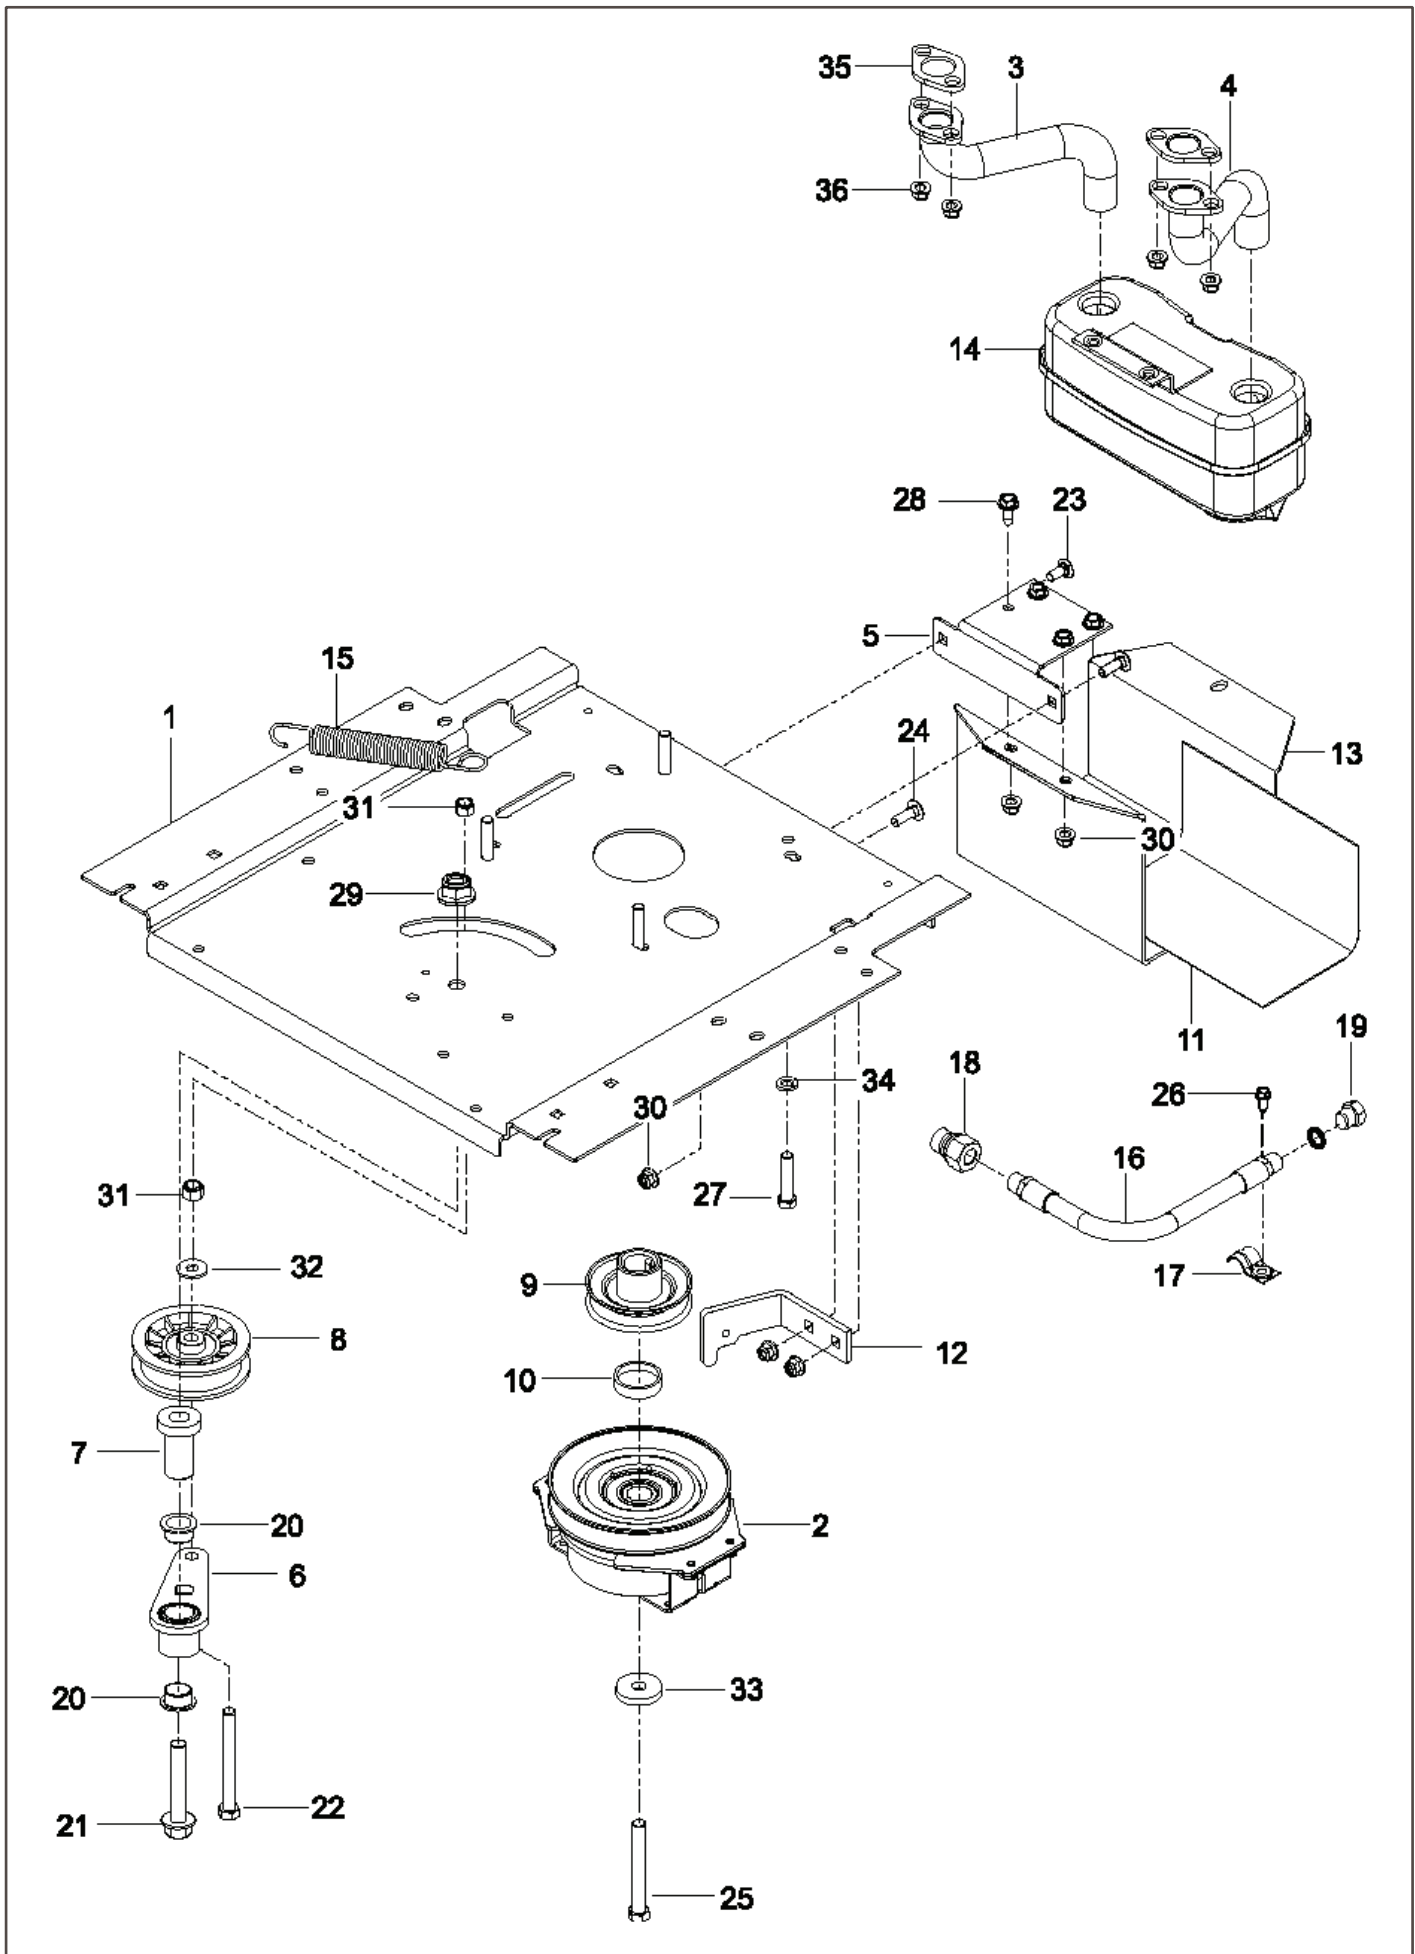

Z 248F, 967844801-02, 2020-07

SPARE PARTS LIST

REF.	PART NO.	DESCRIPTION	REMARK	QTY.	KIT
1	587595601	DECAL		1	
2	587595501	DECAL		1	
3	587220301	DECAL		1	
4	539105745	DECAL		1	
5	592898301	DECAL		1	
6	539108385	DECAL		1	
7	539108386	DECAL		1	
8	539109897	DECAL		1	
9	590485501	DECAL		1	
10	532423829	DECAL		1	
11	588035101	DECAL		1	
12	586978801	DECAL		1	
13	589357901	DECAL		1	
14	539112620	DECAL		1	
15	577469001	DECAL		2	
16	587000701	PAD		1	
17	590885001	DECAL		1	
18	591357301	DECAL		1	

REF.	PART NO.	DESCRIPTION	REMARK	QTY.	KIT
1	510375601	TRANSMISSION		1	
2	510375602	TRANSMISSION		1	
3	574030501	LINKAGE		1	
4	574030502	LINKAGE		1	
5	539110411	BELT		1	
6	585474401	ROD		1	
7	585474501	ROD		1	
8	586665101	SPRING		2	
9	539110342	SPRING		2	
10	539120080	DISC		2	
11	539120079	ARM		2	
12	575507001	KIT		1	
13	501403602	TRANSMISSION KIT		2	
14	510184104	SPACING TUBE		2	
15	580806502	SUPPORT		2	
16	580806602	BRACKET		2	
17	587225301	PIN		1	
18	539976988	PIN		4	
19	587115301	PEN		1	
20	874780544	BOLT		4	
21	539976934	SCREW		2	
22	874780536	BOLT		2	
23	539990637	SCREW		4	
24	873800500	LOCK NUT		8	
25	539976978	NUT		2	
26	819111116	WASHER		16	
27	539990118	WASHER		4	
28	819131316	WASHER		8	
29	819091016	WASHER		4	