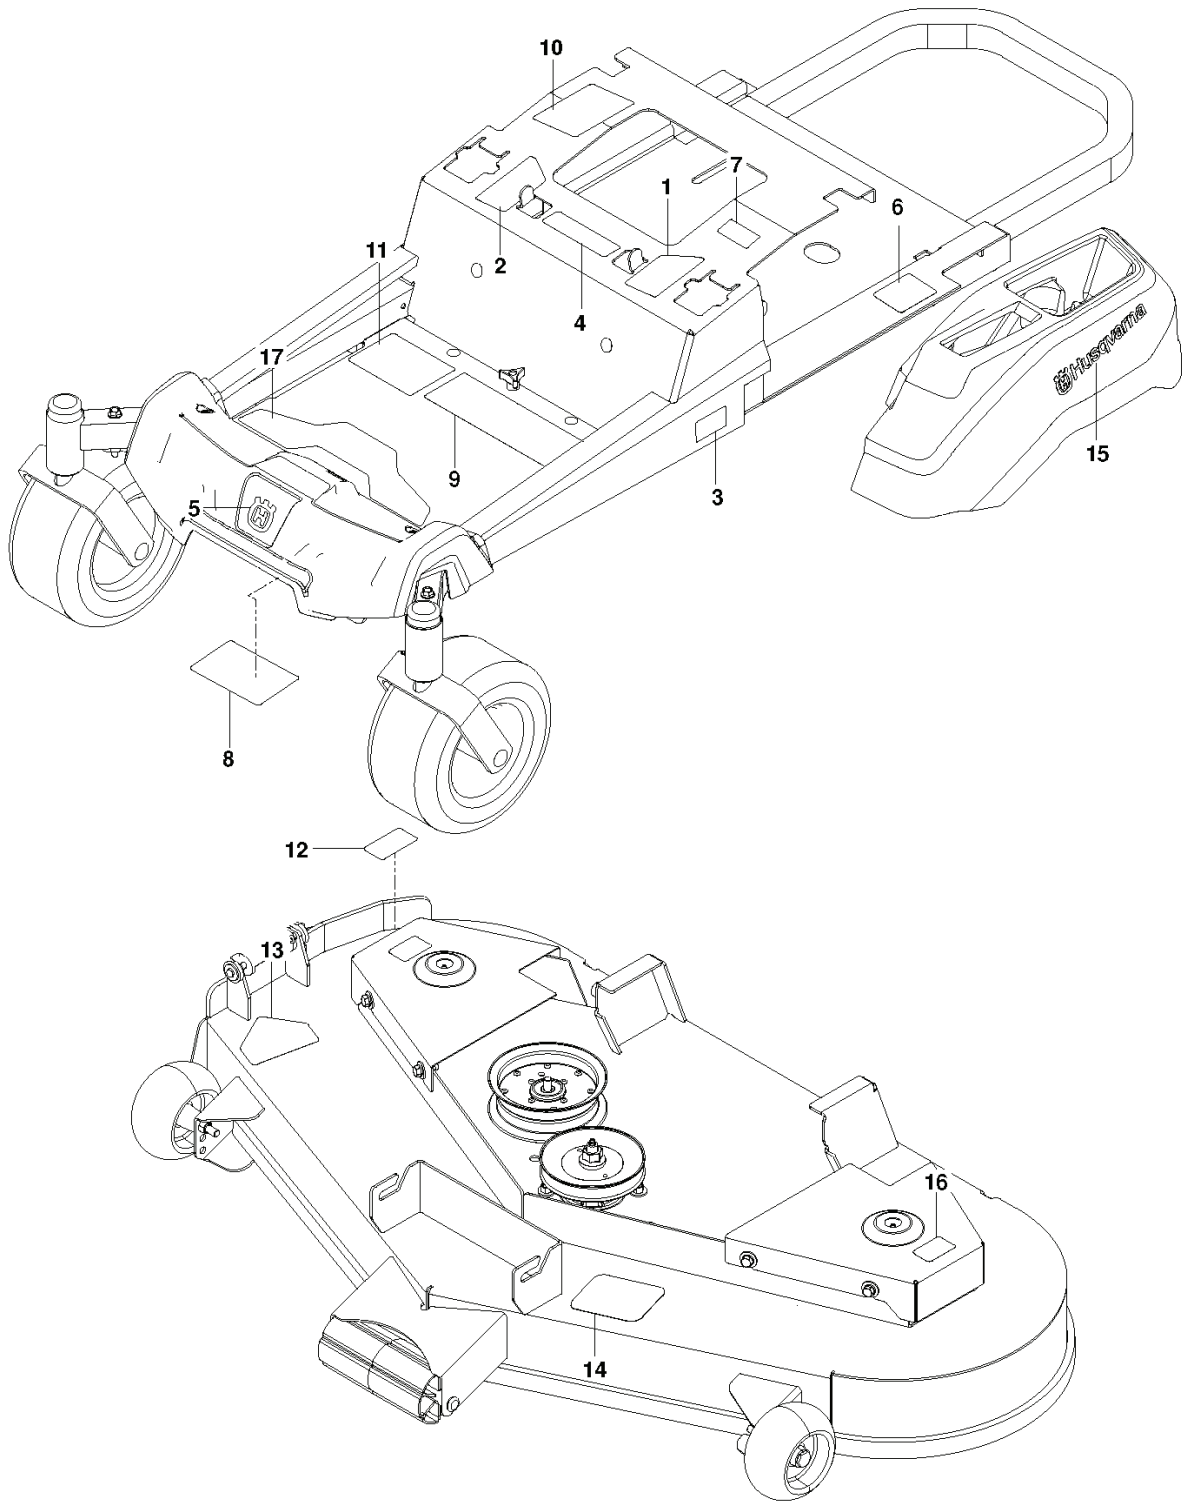

Z 248F, 967303601-00, 2015-01

SPARE PARTS LIST

REF.	PART NO.	DESCRIPTION	REMARK	QTY.	KIT
1	588017102	PLATE		1	
2b	587241601	CLUTCH		1	
2a	532400008	CLUTCH		1	
3	581881001	TUBE		1	
4	581881101	TUBE		1	
5	581886702	BRACKET		1	
6	532448145	ARM		1	
7	539101231	SPINDLE		1	
8	539110311	PULLEY		1	
9	587537401	PULLEY		1	
10	587660101	SPACER		1	
11	539132859	HEAT SHIELD		1	
12b	587633302	STOP		1	
12a	522442506	STOP		1	
13	587451202	GUARD		1	
14	539131604	MUFFLER ASSY		1	
15	532196105	SPRING		1	
16	532165391	GASKET		2	
17	872140508	BOLT		2	
18	872140506	BOLT		2	
19	874520656	BOLT		1	
20	581332803	BOLT		1	
21	874780852	BOLT		1	
22	817490512	SCREW		4	
23	817120616	SCREW		4	
24	539112899	NUT, 5/16-18, NYLOC		5	
25	539976979	NUT		2	
26	873800800	NUT		1	
27	539112670	WASHER		1	
28	532126197	WASHER		1	
29	819182212	WASHER		2	
30	819121414	WASHER		2	

REF.	PART NO.	DESCRIPTION	REMARK	QTY.	KIT
1	587595601	DECAL		1	
2	587595501	DECAL		1	
3	587220301	DECAL		2	
4	539105745	DECAL		1	
5	532428677	DECAL		1	
6	539108385	DECAL		1	
7	539108386	DECAL		1	
8	539109897	DECAL		1	
9	583934001	DECAL		1	
10	539110522	DECAL		1	
11	588035101	DECAL		1	
12	581724401	DECAL		1	
13	584904601	DECAL		1	
14	539112620	DECAL		1	
15	577469001	DECAL		2	
16	581724301	DECAL		2	
17	587000701	PAD		1	