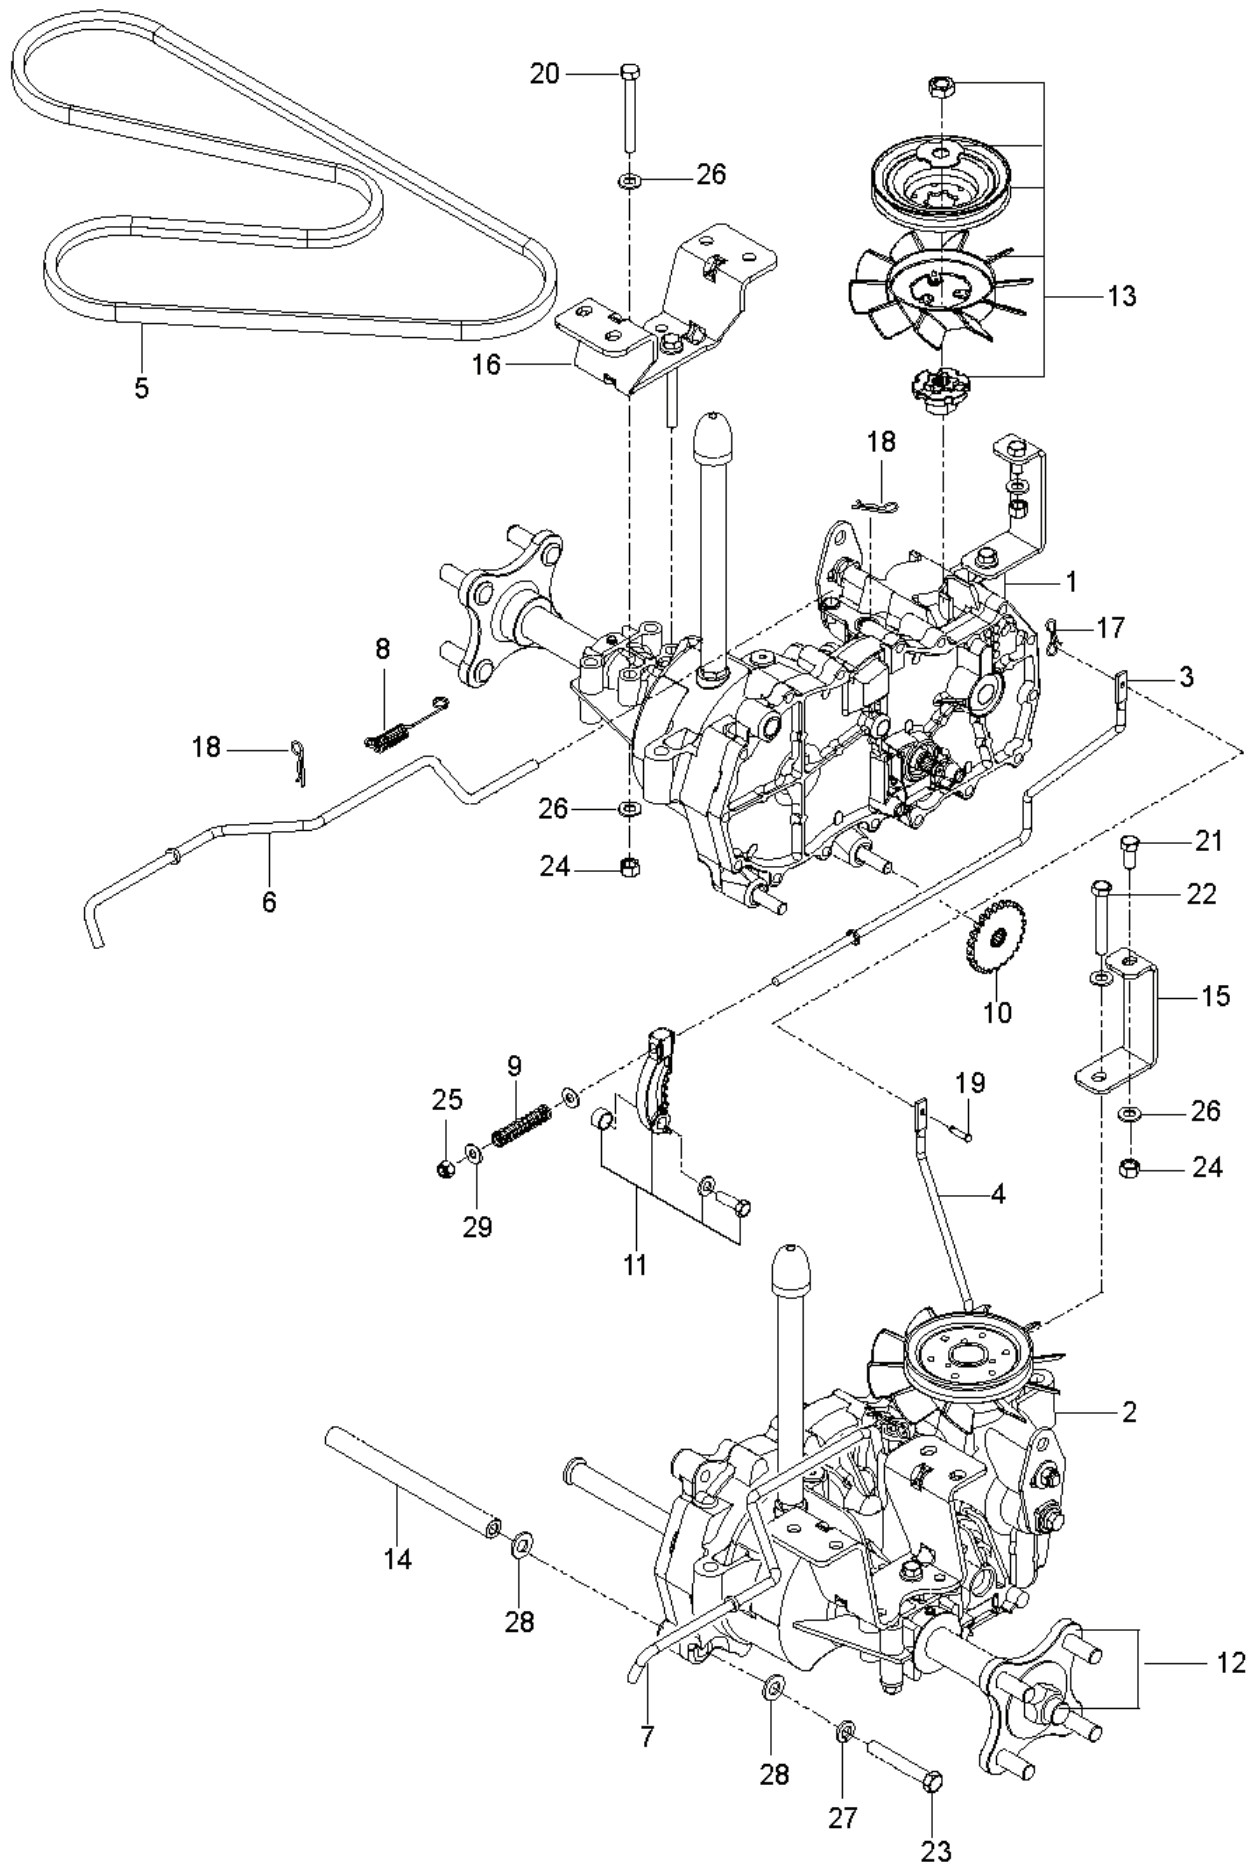

REF.	PART NO.	DESCRIPTION	REMARK	QTY.	KIT
1	510375601	TRANSMISSION		1	
2	510375602	TRANSMISSION		1	
3	574030501	LINKAGE		1	
4	574030502	LINKAGE		1	
5	539110411	BELT		1	
6	585474401	ROD		1	
7	585474501	ROD		1	
8	586665101	SPRING		2	
9	539110342	SPRING		2	
10	539120080	DISC		2	
11	539120079	ARM		2	
12	575507001	KIT		1	
13	501403602	TRANSMISSION KIT		2	
14	510184104	SPACING TUBE		2	
15	580806502	SUPPORT		2	
16	580806602	BRACKET		2	
17	587225301	PIN		1	
18	539976988	PIN		4	
19	587115301	PEN		1	
20	874780544	BOLT		4	
21	539976934	SCREW		2	
22	874780536	BOLT		2	
23	539990637	SCREW		4	
24	873800500	LOCK NUT		8	
25	539976978	NUT		2	
26	819111116	WASHER		16	
27	539990118	WASHER		4	
28	819131316	WASHER		8	
29	819091016	WASHER		4