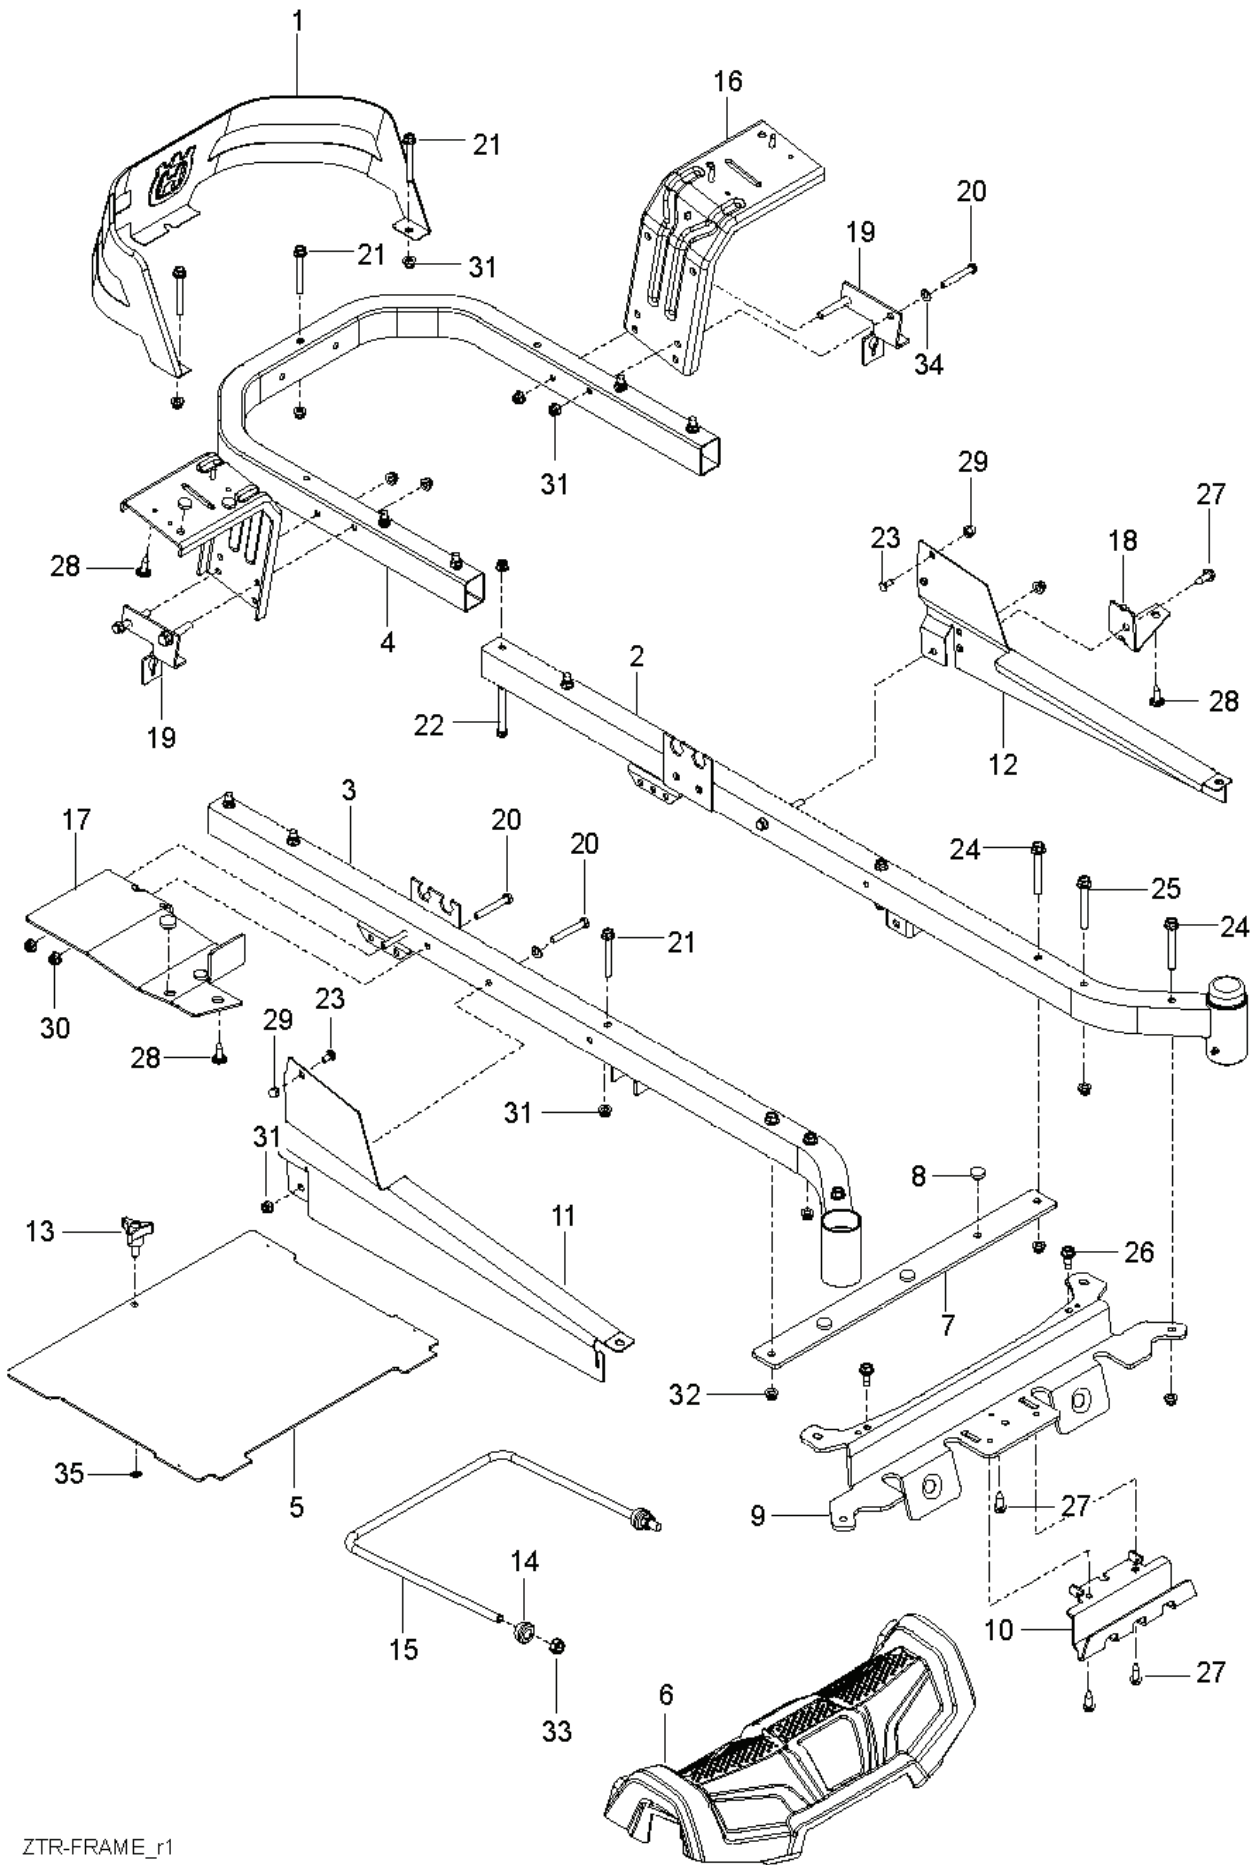

ZTR-FRAME_r1

REF.	PART NO.	DESCRIPTION	REMARK	QTY.	KIT
1	585039802	GUARD		1	
2	589283402	FRAME TUBE		1	
3	589283302	FRAME TUBE		1	
4	584991002	TUBE		1	
5	522842902	PLATE	for 967844601-00	1	
5	598712401	PLATE KIT	for 970467601-00	1	
6	585522401	FRONT COVER		1	
7	585523004	SUPPORT		1	
8	585989301	BUMPER		7	
9	585523104	CROSS MEMBER		1	
10	585523204	SKID PLATE		1	
11	585331602	COVER		1	
12	585331502	COVER		1	
13	539104411	KNOB		1	
14	532195263	BUSHING		2	
15	521938101	LINK		1	
16	580501302	BRACKET		2	
17	585523404	SUPPORT		1	
18	585523604	SUPPORT		1	
19	585474302	BRACKET		2	
20	874780536	BOLT		8	
21	874490544	SCREW		5	
22	874780648	BOLT		8	
23	585940001	BOLT		2	
24	577117701	SCREW		4	
25	586654301	BOLT		2	
26	586881101	BOLT		2	
27	817000510	BOLT		4	
28	532416358	SCREW		6	
29	585938101	NUT		2	
30	873900500	NUT		2	
31	539112899	NUT, 5/16-18, NYLOC		9	
32	521996501	NUT		8	
33	539119124	NUT		2	
34	819111116	WASHER		6	
35	532423063	WASHER		1