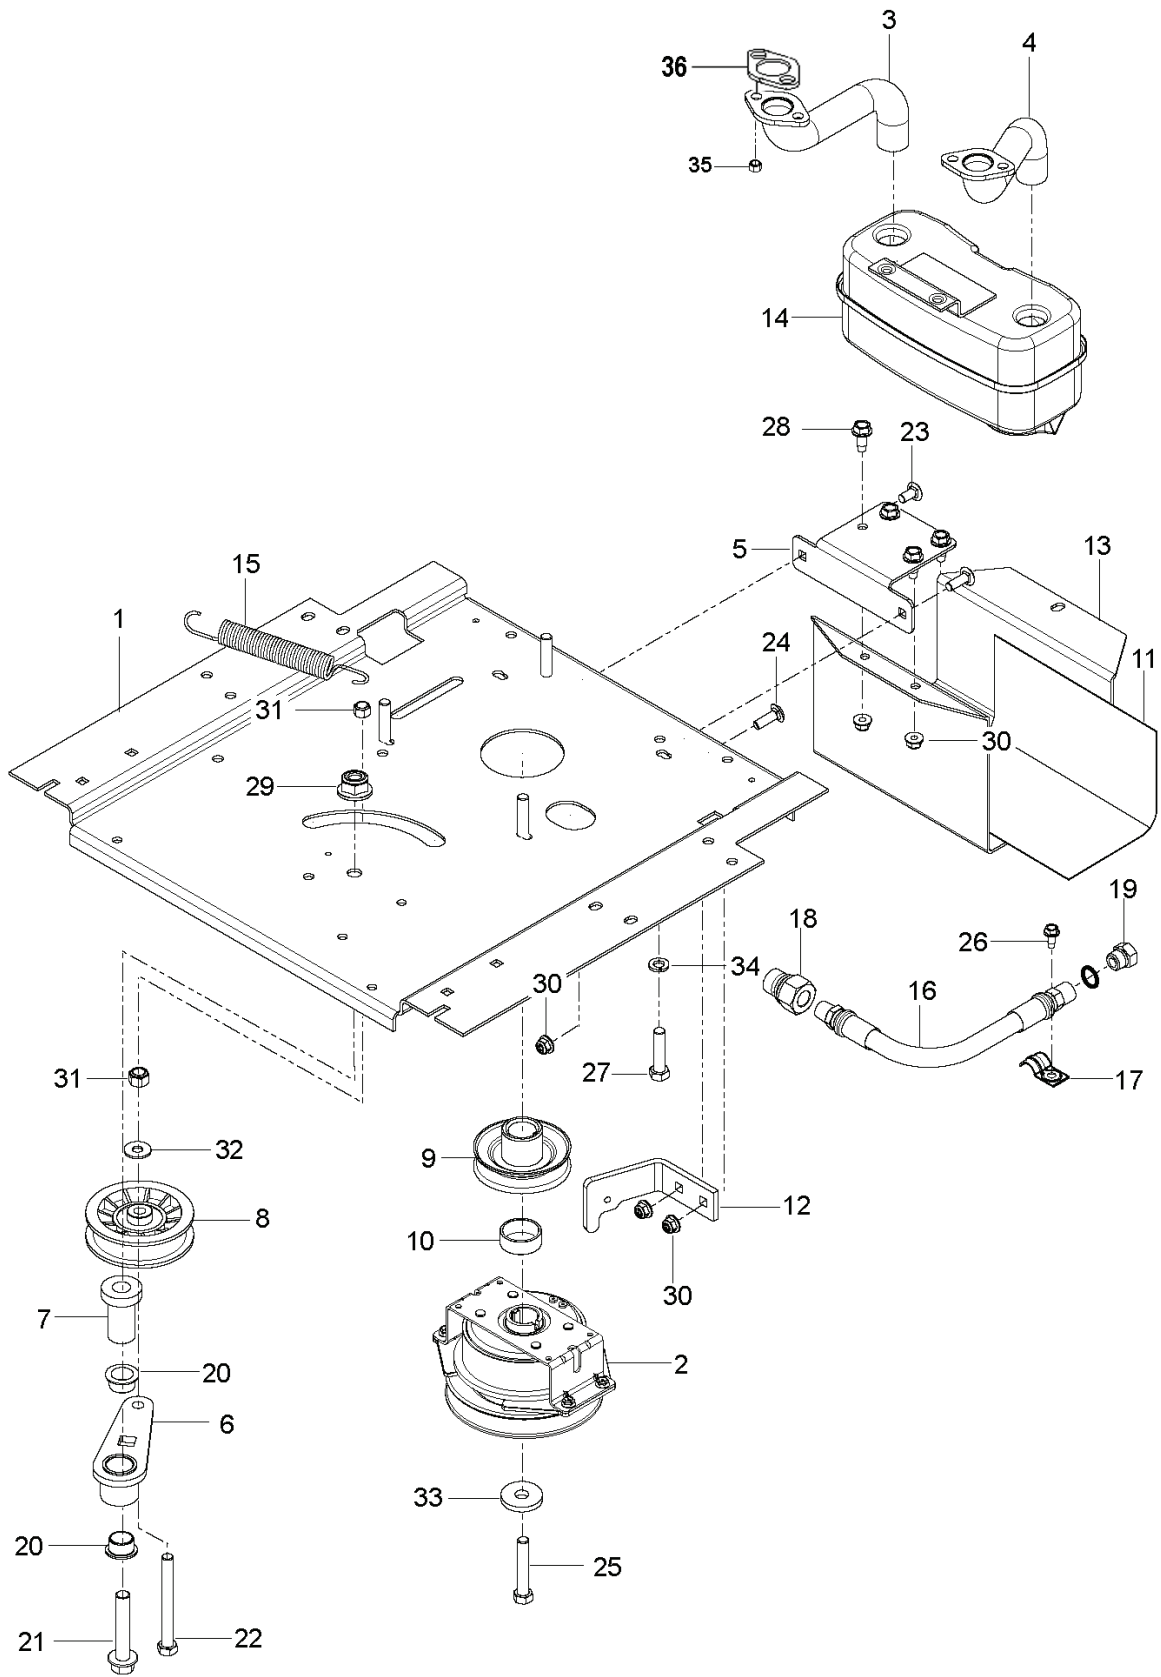

Z 248F

SPARE PARTS LIST

REF.	PART NO.	DESCRIPTION	REMARK	QTY.	KIT
1	587595601	DECAL		1	
2	587595501	DECAL		1	
3	587220301	DECAL		1	
4	539105745	DECAL		1	
5	592898301	DECAL	For 97046750100	1	
5	532428677	DECAL	For 970458901-01, 970458901-00	1	
6	539108385	DECAL		1	
7	539108386	DECAL		1	
8	539109897	DECAL		1	
9	590485501	DECAL	For 97046750100	1	
9	583934001	DECAL	For 970458901-01, 970458901-00	1	
10	532423829	DECAL		1	
11	588035101	DECAL		1	
12	586978801	DECAL		1	
13	589357901	DECAL		1	
14	539112620	DECAL		1	
15	577469001	DECAL		2	
16	587000701	PAD		1	
17	581724102	DECAL	For 970458901-01, 970458901-00	1	
17	590885001	DECAL	For 967844801-02	1	
18	591357301	DECAL	For 97046750100	1	
19	581724102	DECAL	For 970458901-01, 970458901-00	1	
20	591357301	DECAL	For 97046750100	1	

REF.	PART NO.	DESCRIPTION	REMARK	QTY.	KIT
1	510375601	TRANSMISSION		1	
2	510375602	TRANSMISSION		1	
3	574030501	LINKAGE		1	
4	574030502	LINKAGE		1	
5	539110411	BELT		1	
6	585474401	ROD		1	
7	585474501	ROD		1	
8	586665101	SPRING		2	
9	539110342	SPRING		2	
10	539120080	DISC		2	
11	539120079	ARM		2	
12	575507001	KIT		1	
13	501403602	TRANSMISSION KIT		2	
14	510184104	SPACING TUBE		2	
15	580806502	SUPPORT		2	
16	580806602	BRACKET		2	
17	587225301	PIN		1	
18	539976988	PIN		4	
19	587115301	PEN		1	
20	874780544	BOLT		4	
21	539976934	SCREW		2	
22	874780536	BOLT		2	
23	539990637	SCREW		4	
24	873800500	LOCK NUT	For 970458901-01, 970458901-00, 967844801-02	8	
24	596583702	NUT	For 97046750100	4	
25	539976978	NUT		2	
26	819111116	WASHER		16	
27	539990118	WASHER		4	
28	819131316	WASHER	For 970458901-01, 970458901-00, 967844801-02	8	
28	596565301	WASHER	For 97046750100	8	
29	819091016	WASHER	For 970458901-01, 970458901-00, 967844801-02	4	
29	596582301	WASHER	For 97046750100	4	