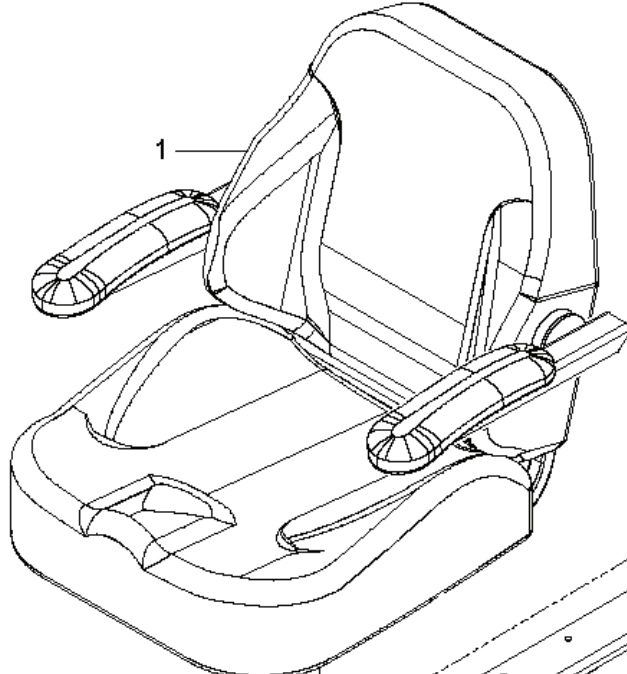

For 97046750100

Seat Mounting Bolt Pattern

28