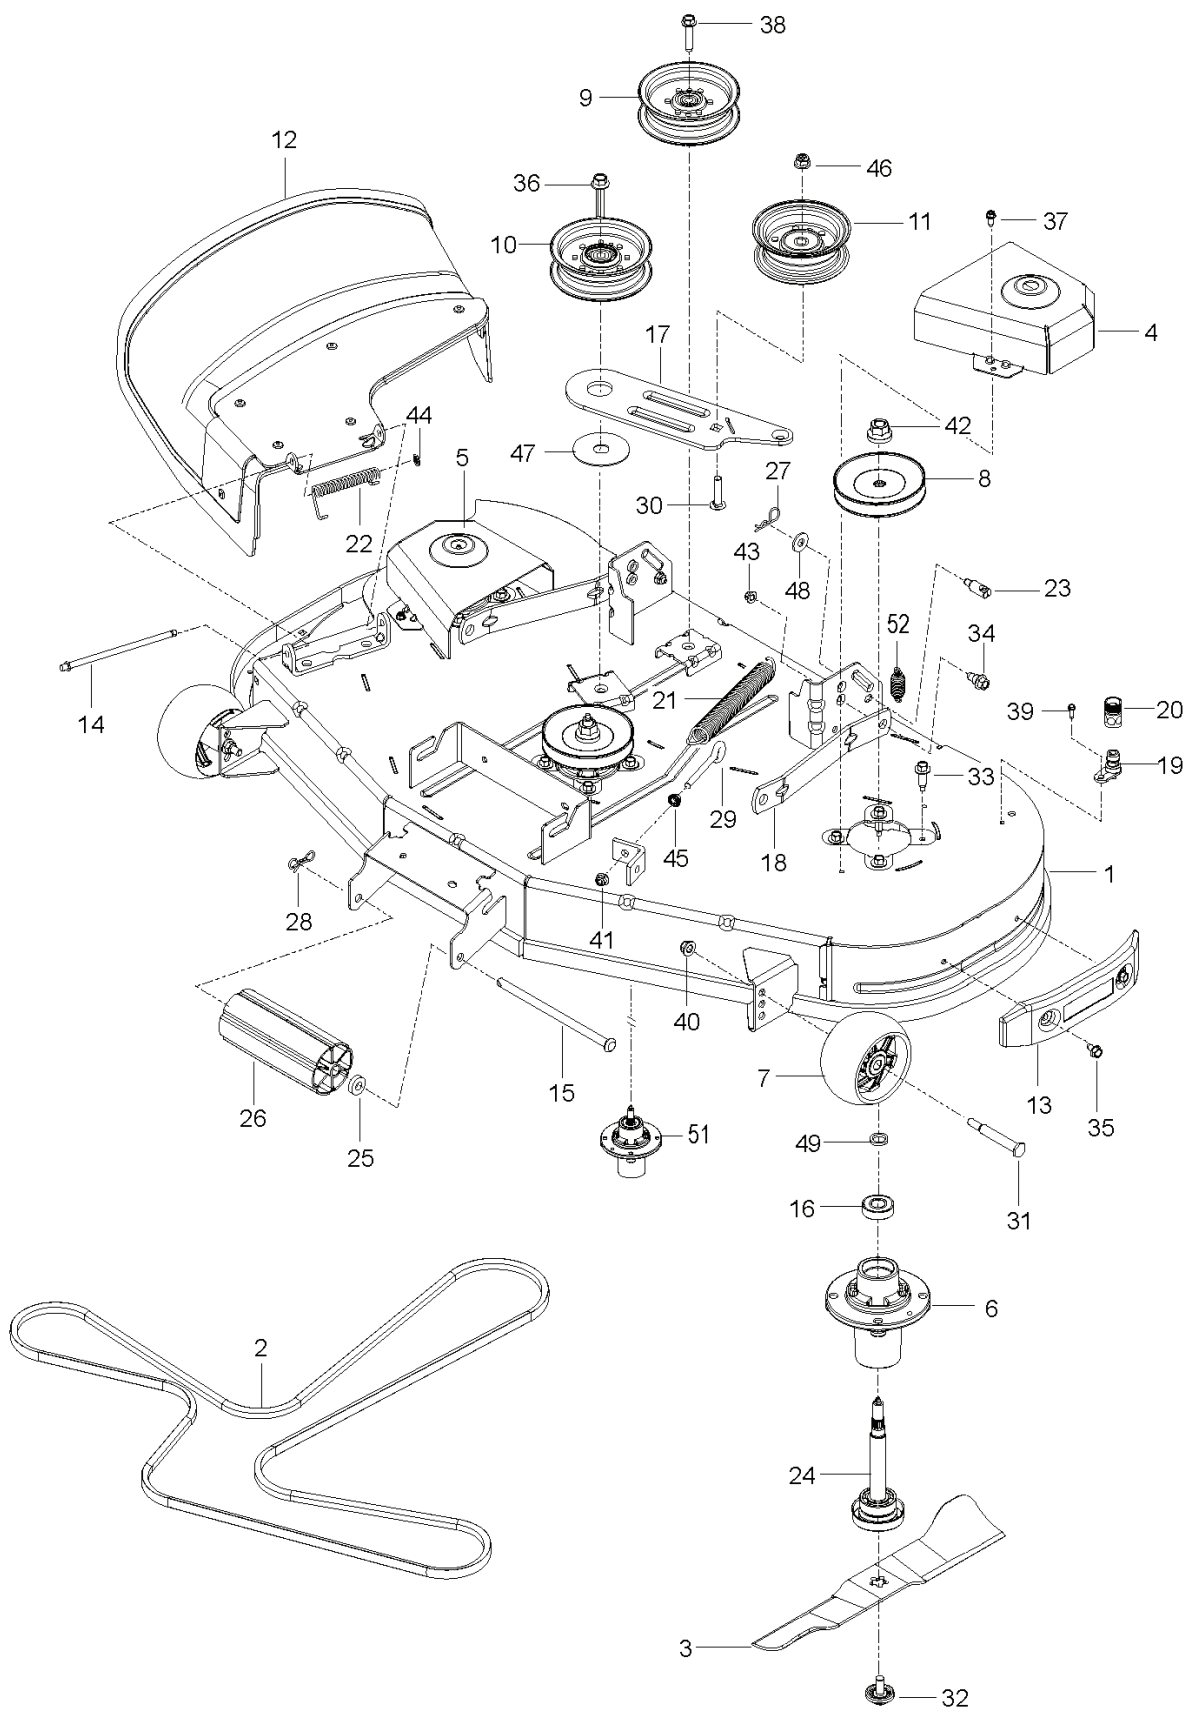

REF.	PART NO.	DESCRIPTION	REMARK	QTY.	KIT
1	594705205	DECK SHELL ASSY	For	1	
1	583810101	SERVICE KIT	For 967844801-02. 97046750100	1	
2	582558001	BELT		1	
3	588811002	BLADE		2	
4	588812806	COVER	For	1	
4	588812802	COVER		1	
5	588812402	COVER		1	
5	588812406	COVER	For	1	
6	539112170	HOUSING ASSY	For 970458901-01. 967844801-02. 970458901-00	3	
6	539131767	MANDREL HOUSING - CAST IRON	For 967844801-02. 97046750100	1	
7	589527301	WHEEL		2	
8	532173435	PULLEY		3	
9	532196106	PULLEY	For 970458901-01. 967844801-02. 970458901-00	1	
9	539113413	SHIELD	For 97046750100	1	
10	532196104	PULLEY		1	
11	532193197	PULLEY		1	
12	588980701	DEFLECTOR ASSY		1	
12	593649704	DEFLECTOR ASSY	For	1	
13	582541101	BUMPER	For 970458901-01. 970458901-00	1	
13	582541103	BUMPER	For 967844801-02. 97046750100	1	
14	532131491	SHAFT		2	
15	532179127	ROD ROLLER NOSE		1	
16	532110485	BEARING		2	
17	588812202	ARM		1	
18	587140502	ARM		2	
19	532415598	HOSE COUPLING		1	
20	532416405	COUPLING		1	
21	582504001	SPRING		1	
22	587354701	SPRING		1	
23	532195161	STUD		2	
24	532187291	SHAFT		3	
25	582360501	BUSHING		1	
26	532176066	ROLLER		1	
27	539976989	SPLIT PIN	For 970458901-01. 970458901-00	2	
27	532194209	SPRING	For 967844801-02. 97046750100	2	
28	532194208	PIN		1	
29	539115574	EYE BOLT		1	
30	872110614	BOLT		1	
31	532193406	BOLT	For 970458901-01. 967844801-02. 970458901-00	2	
31	596434404	BOLT	For 97046750100	2	
32	532193003	SCREW		2	
33	584953901	BOLT		12	
34	532196539	BOLT		2	
35	532170165	BOLT		2	
36	588438301	SCREW		1	
37	532137729	SCREW		4	
38	817490628	SCREW		1	
39	817490410	SCREW		1	
40	521996501	NUT		2	
41	539112899	NUT, 5/16-18, NYLOC	For 970458901-01. 967844801-02. 970458901-00	1	
41	594944401	NUT	For 97046750100	1	
42	532400234	NUT	For 970458901-01. 967844801-02. 970458901-00	3	
42	532193406	BOLT	For 970458901-01. 967844801-02. 970458901-00	3	
43	873900500	NUT	For 970458901-01. 967844801-02. 970458901-00	2	
43	596135701	LOCK NUT	For 97046750100	2	
44	532110452	NUT		1	
45	539990585	NUT		1	
46	873680600	NUT	For 970458901-01. 967844801-02. 970458901-00	1	
46	873900600	NUT	For 97046750100	1