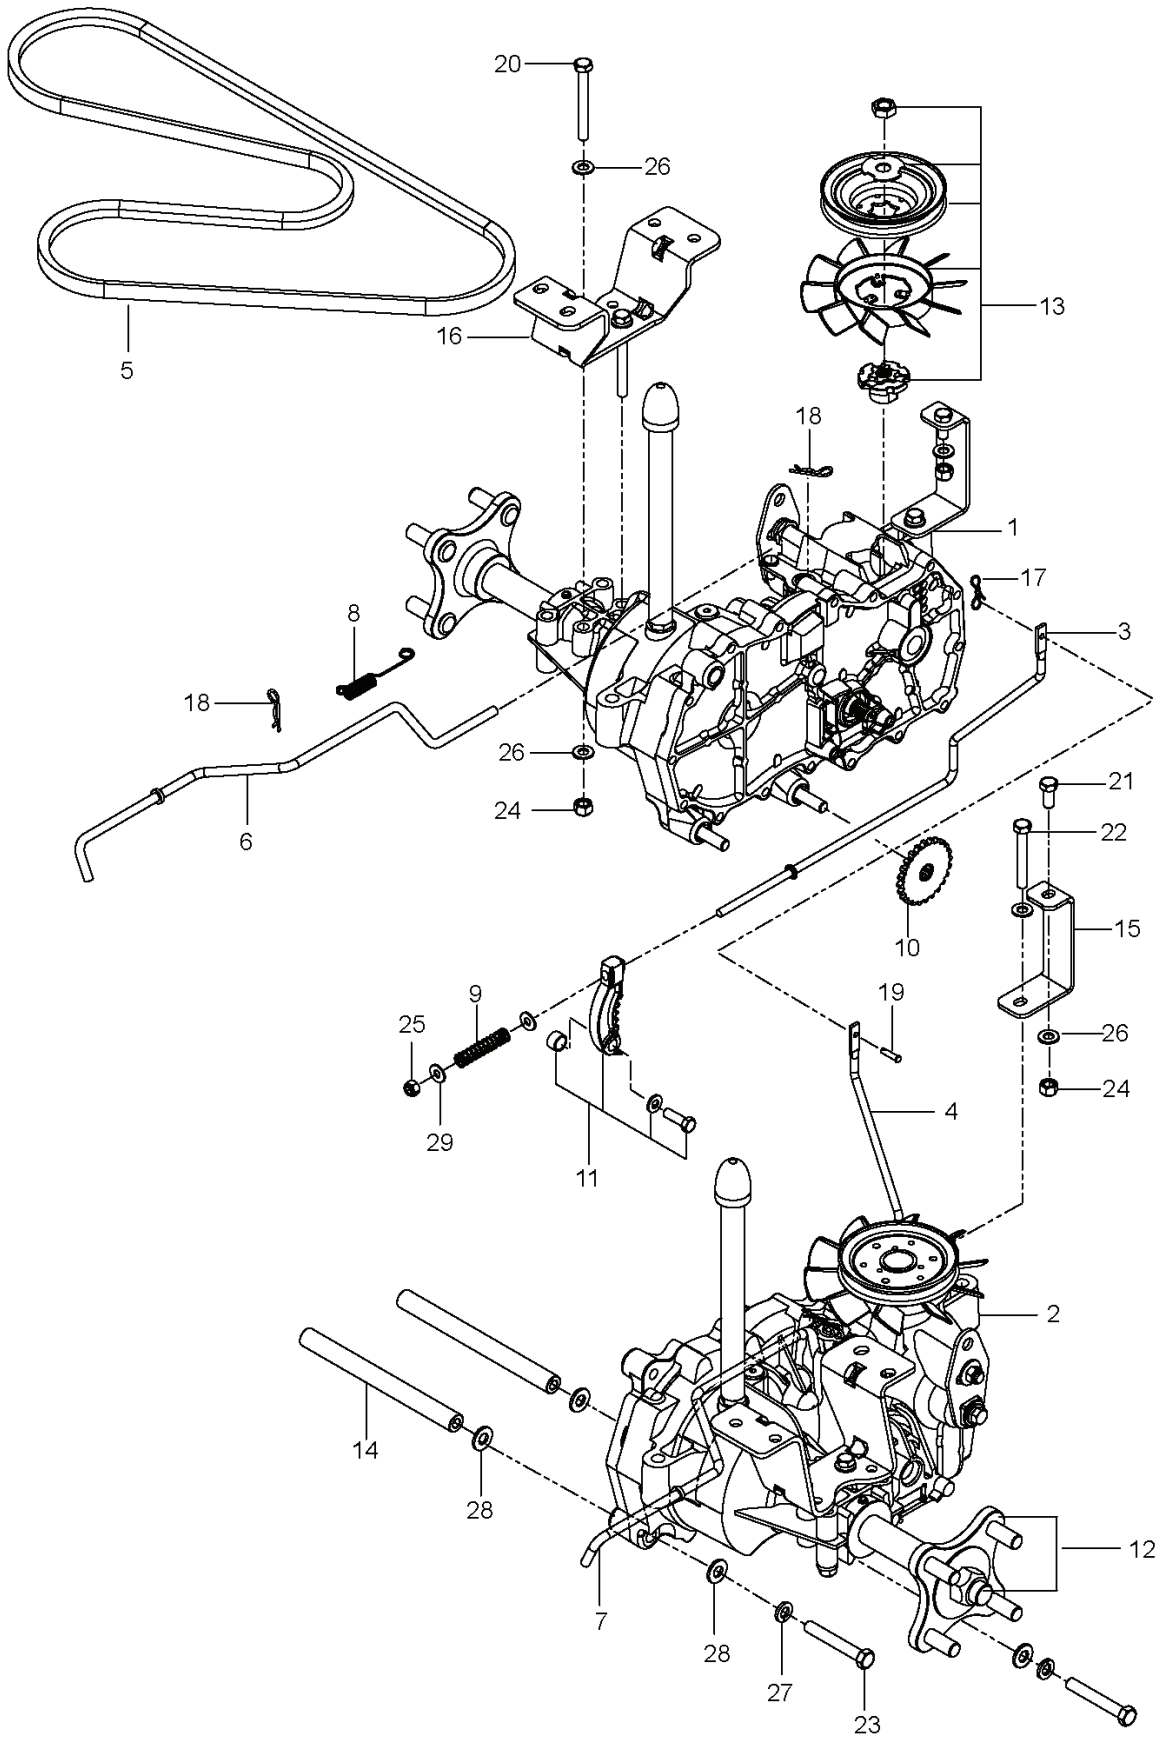

Z 248F

SPARE PARTS LIST

REF.	PART NO.	DESCRIPTION	REMARK	QTY.	KIT
1	587595601	DECAL		1	
2	587595501	DECAL		1	
3	587220301	DECAL		1	
4	539105745	DECAL		1	
5	592898301	DECAL	For 97046750100	1	
5	532428677	DECAL	For 970458901-01, 970458901-00	1	
6	539108385	DECAL		1	
7	539108386	DECAL		1	
8	539109897	DECAL		1	
9	590485501	DECAL	For 97046750100	1	
9	583934001	DECAL	For 970458901-01, 970458901-00	1	
10	532423829	DECAL		1	
11	588035101	DECAL		1	
12	586978801	DECAL		1	
13	589357901	DECAL		1	
14	539112620	DECAL		1	
15	577469001	DECAL		2	
16	587000701	PAD		1	
17	581724102	DECAL	For 970458901-01, 970458901-00	1	
17	590885001	DECAL	For 967844801-02	1	
18	591357301	DECAL	For 97046750100	1	
19	581724102	DECAL	For 970458901-01, 970458901-00	1	
20	591357301	DECAL	For 97046750100	1	

REF.	PART NO.	DESCRIPTION	REMARK	QTY.	KIT
1	510375601	TRANSMISSION		1	
2	510375602	TRANSMISSION		1	
3	574030501	LINKAGE		1	
4	574030502	LINKAGE		1	
5	539110411	BELT		1	
6	585474401	ROD		1	
7	585474501	ROD		1	
8	586665101	SPRING		2	
9	539110342	SPRING		2	
10	539120080	DISC		2	
11	539120079	ARM		2	
12	575507001	KIT		1	
13	501403602	TRANSMISSION KIT		2	
14	510184104	SPACING TUBE		2	
15	580806502	SUPPORT		2	
16	580806602	BRACKET		2	
17	587225301	PIN		1	
18	539976988	PIN		4	
19	587115301	PEN		1	
20	874780544	BOLT		4	
21	539976934	SCREW		2	
22	874780536	BOLT		2	
23	539990637	SCREW		4	
24	873800500	LOCK NUT	For 970458901-01, 970458901-00, 967844801-02	8	
24	596583702	NUT	For 97046750100	4	
25	539976978	NUT		2	
26	819111116	WASHER		16	
27	539990118	WASHER		4	
28	819131316	WASHER	For 970458901-01, 970458901-00, 967844801-02	8	
28	596565301	WASHER	For 97046750100	8	
29	819091016	WASHER	For 970458901-01, 970458901-00, 967844801-02	4	
29	596582301	WASHER	For 97046750100	4	