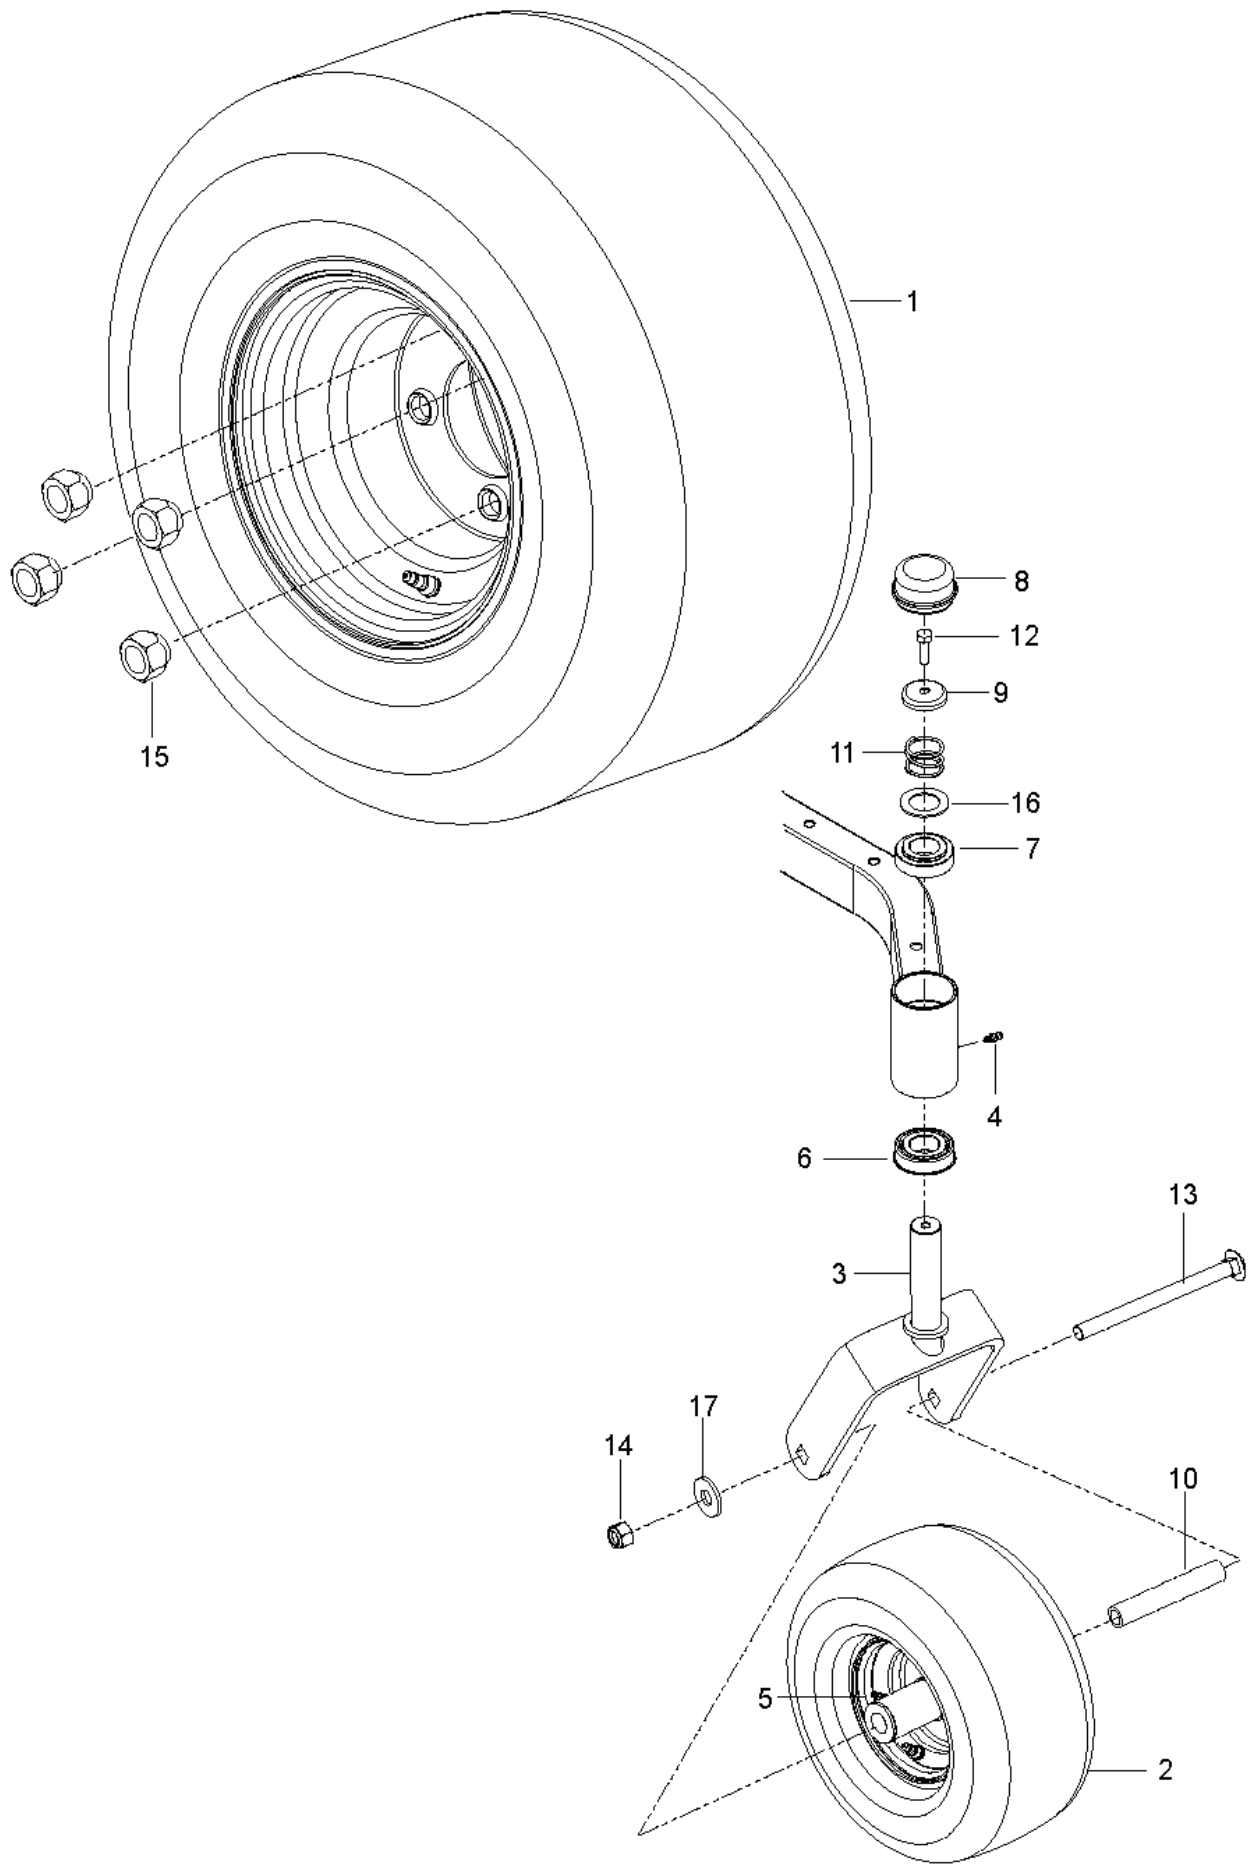

REF.	PART NO.	DESCRIPTION	REMARK	QTY.	KIT
1	536995401	WHEEL ASSY	For	1	
1	579753401	WHEEL ASSY	For 970458901-01. 970458901-00	2	
1	590486601	WHEEL	For 967844801-02. 97046750100	2	
2	576588602	WHEEL ASSY		2	
2	580830801	WHEEL ASSY	For	2	
3	586650310	YOKE	For	2	
3	586650302	YOKE		2	
4	539115638	FITTING		2	
5	539103300	NIPPLE		2	
6	539112660	BEARING		2	
7	539117901	BUSHING		2	
8	539102535	CAP		2	
9	539115749	CASTER PLUG		2	
10	585995401	SPACER		2	
11	539115747	SPRING		2	
12	874950516	SCREW		2	
13	576601501	SCREW		2	
14	873930800	NUT		2	
14	521991103	NUT	For	2	
15	587653902	NUT	For 970458901-01. 967844801-02. 970458901-00	8	
15	587653903	NUT	For 97046750100	8	
16	539115675	WASHER		2	
17	819182212	WASHER	For 970458901-01. 967844801-02. 970458901-00	2	
17	595316401	WASHER	For 97046750100	2