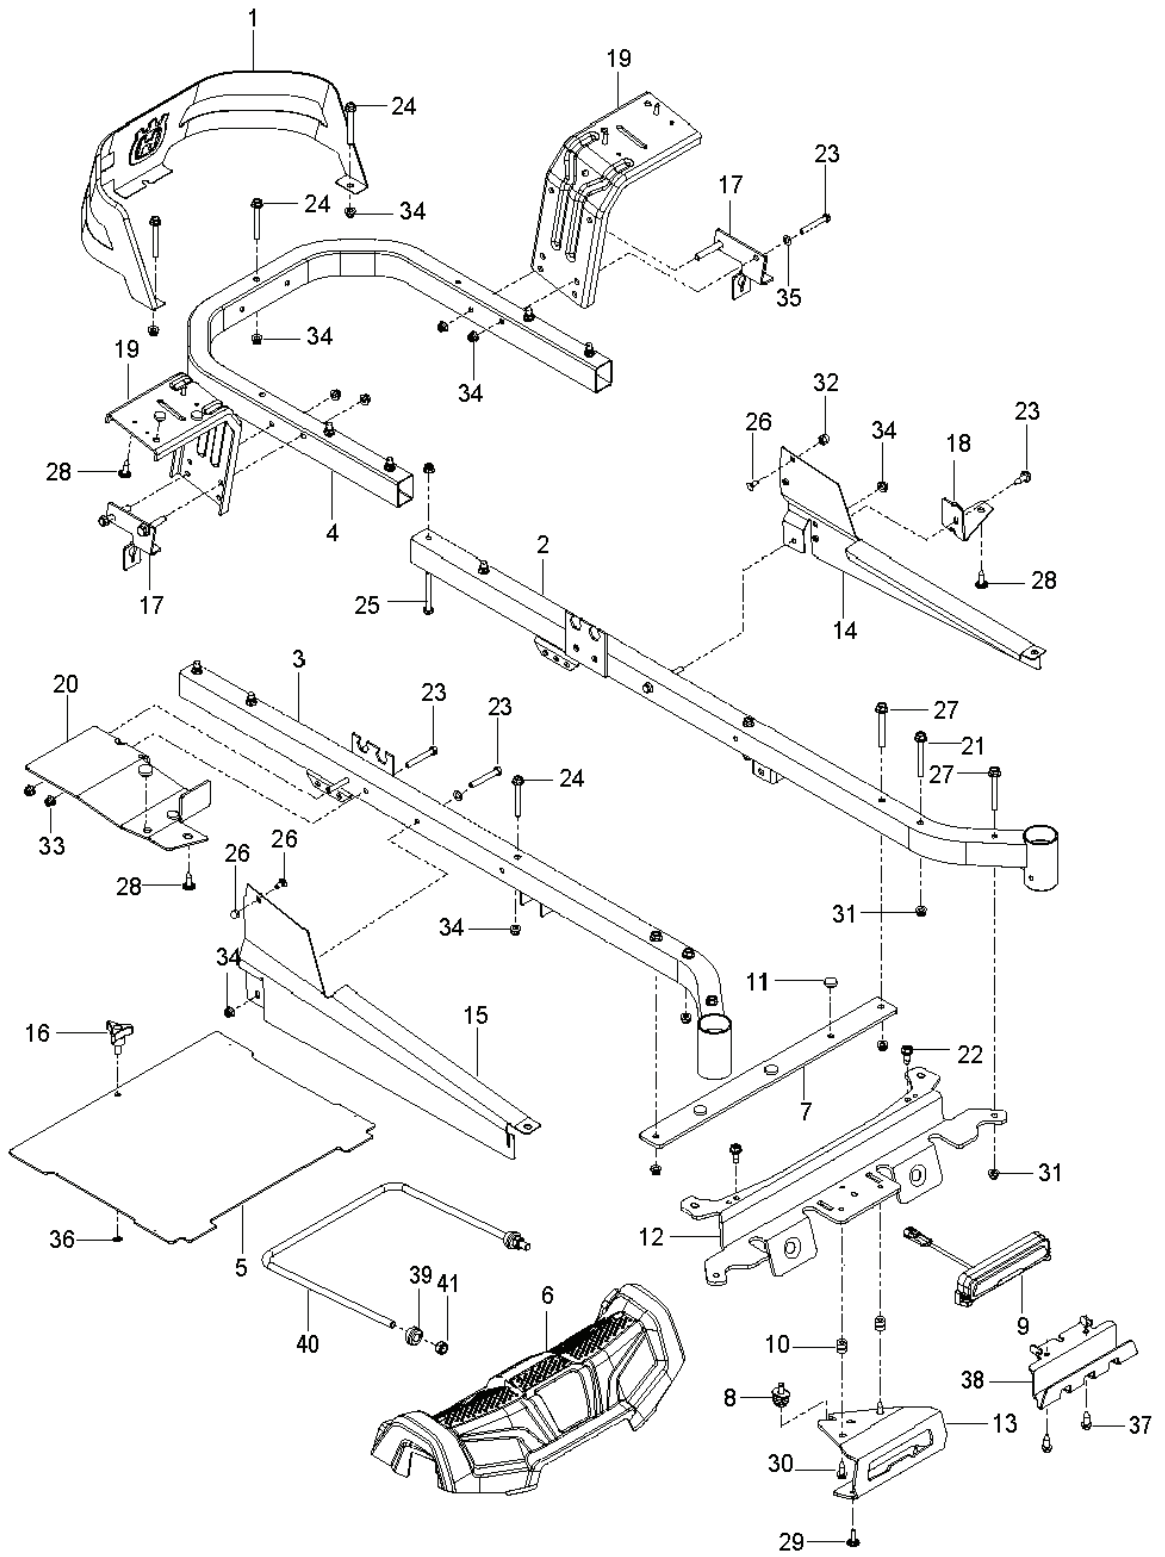

REF.	PART NO.	DESCRIPTION	REMARK	QTY.	KIT
1	585039803	GUARD	For	1	
1	585039802	GUARD		1	
2	589283302	FRAME TUBE		1	
3	589283402	FRAME TUBE		1	
4	584991002	TUBE		1	
5	598523902	PLATE	fits 967953901-01, 970458901-01	1	
5	598712402	PLATE KIT	For	1	
5	522842902	PLATE		1	
6	586703801	FRONT COVER	W/ DECALS	1	
6	586703802	FRONT COVER	For	1	
7	585523004	SUPPORT		1	
7	529365102	SUPPORT	fits 967953901-01, 970458901-01	1	
8	587546901	SCREW		1	
9	585916701	LIGHT		1	
10	587225201	GROMMET		2	
11	585989301	BUMPER		7	
12	585523104	CROSS MEMBER		1	
13	587458602	BRACKET		1	
14	585331602	COVER		1	
15	585331502	COVER		1	
16	539104411	KNOB		1	
17	585474302	BRACKET	For 970458901-01, 970458901-00	6	
18	593682604	SUPPORT	fits 967953901-01, 970458901-01	1	
18	585523404	SUPPORT		1	
19	580501302	BRACKET		2	
20	593118304	SUPPORT	fits 967953901-01, 970458901-01	1	
20	585523404	SUPPORT		1	
21	586654301	BOLT	For 970458901-01, 970458901-00	2	
21	586654302	BOLT	For 97046750100	2	
22	586881101	BOLT		2	
23	874780536	BOLT		7	
24	874780544	BOLT		5	
25	874780648	BOLT	For 970458901-01, 970458901-00	8	
25	596564405	BOLT	For 97046750100	8	
26	585940001	BOLT	For 970458901-01, 970458901-00	2	
26	585938101	NUT	For 97046750100	2	
27	577117701	SCREW		4	
28	532416358	SCREW	For 970458901-01, 970458901-00	6	
28	596321701	SCREW	For 97046750100	2	
29	532421756	SCREW		2	
30	817580520	BOLT		2	
31	521996501	NUT	For 970458901-01, 970458901-00	6	
31	521996502	NUT	For 97046750100	8	
32	585938101	NUT	For 97046750100	2	
33	873900500	NUT	For 970458901-01, 970458901-00	2	
33	596135701	LOCK NUT	For 97046750100	2	
34	539112899	NUT, 5/16-18, NYLOC	For 970458901-01, 970458901-00	9	
34	594944401	NUT	For 97046750100	9	
35	819111116	WASHER		6	
36	532423063	WASHER		1	
37	817000510	BOLT	For 97046750100, 967844801-02	4	
38	585523204	SKID PLATE	For 97046750100, 967844801-02	1	
39	593842101	BUSHING	For 97046750100	2	
39	532195263	BUSHING	For 967844801-02	2	
40	521938102	LINK	For 97046750100	1	
40	521938101	LINK	For 967844801-02	1	
41	595901901	NUT	For 97046750100	2