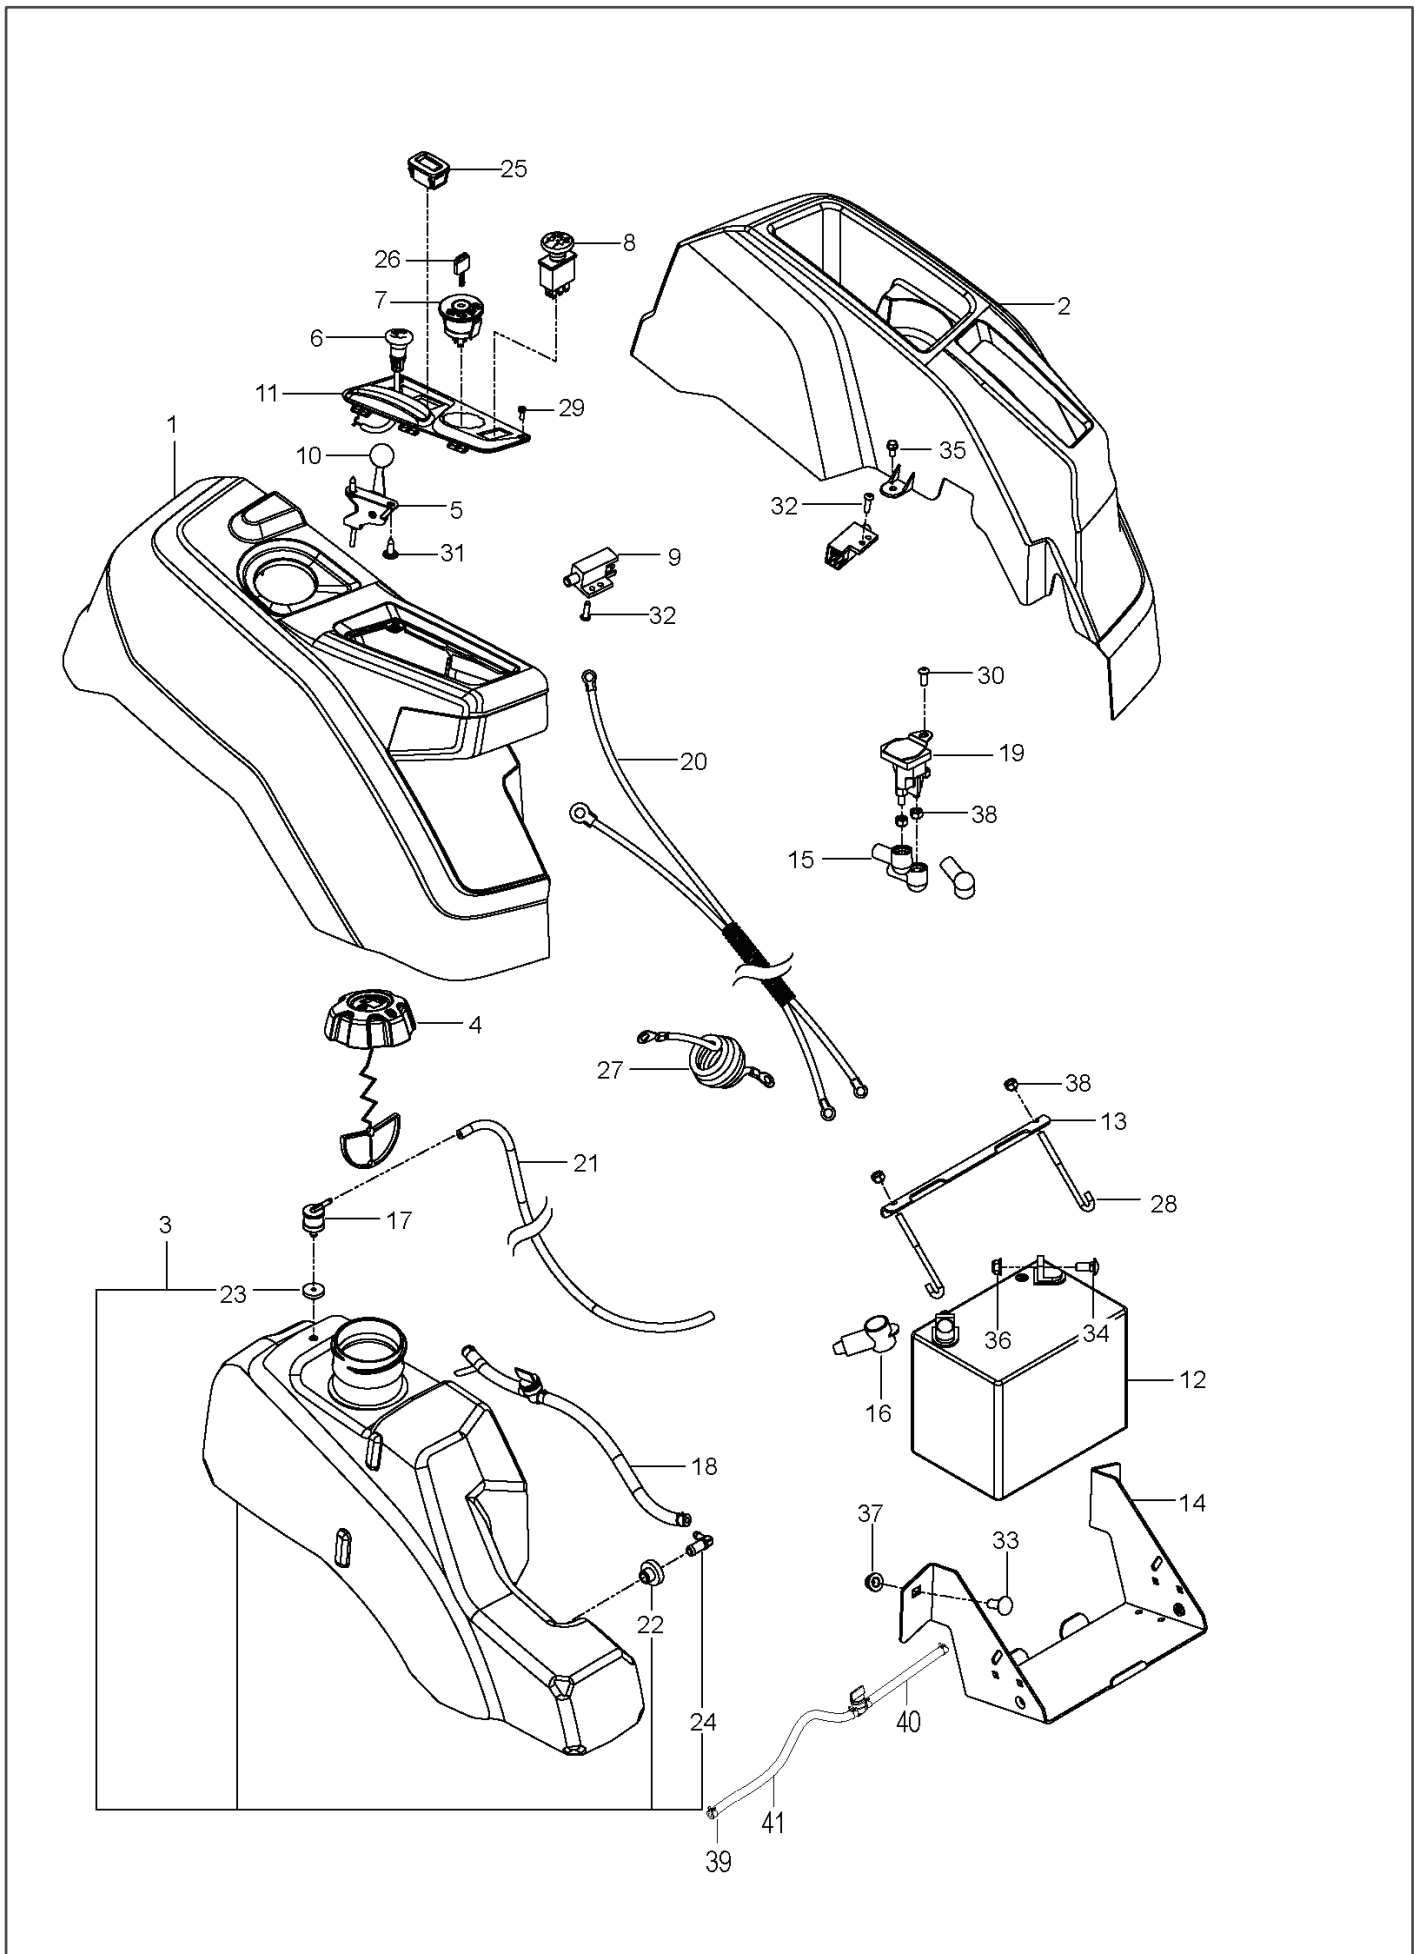

Z 248F

SPARE PARTS LIST

REF.	PART NO.	DESCRIPTION	REMARK	QTY.	KIT
1	587595601	DECAL		1	
2	587595501	DECAL		1	
3	587220301	DECAL		1	
4	539105745	DECAL		1	
5	592898301	DECAL	For 97046750100	1	
5	532428677	DECAL	For 970458901-01, 970458901-00	1	
6	539108385	DECAL		1	
7	539108386	DECAL		1	
8	539109897	DECAL		1	
9	590485501	DECAL	For 97046750100	1	
9	583934001	DECAL	For 970458901-01, 970458901-00	1	
10	532423829	DECAL		1	
11	588035101	DECAL		1	
12	586978801	DECAL		1	
13	589357901	DECAL		1	
14	539112620	DECAL		1	
15	577469001	DECAL		2	
16	587000701	PAD		1	
17	581724102	DECAL	For 970458901-01, 970458901-00	1	
17	590885001	DECAL	For 967844801-02	1	
18	591357301	DECAL	For 97046750100	1	
19	581724102	DECAL	For 970458901-01, 970458901-00	1	
20	591357301	DECAL	For 97046750100	1	

REF.	PART NO.	DESCRIPTION	REMARK	QTY.	KIT
1	510375601	TRANSMISSION		1	
2	510375602	TRANSMISSION		1	
3	574030501	LINKAGE		1	
4	574030502	LINKAGE		1	
5	539110411	BELT		1	
6	585474401	ROD		1	
7	585474501	ROD		1	
8	586665101	SPRING		2	
9	539110342	SPRING		2	
10	539120080	DISC		2	
11	539120079	ARM		2	
12	575507001	KIT		1	
13	501403602	TRANSMISSION KIT		2	
14	510184104	SPACING TUBE		2	
15	580806502	SUPPORT		2	
16	580806602	BRACKET		2	
17	587225301	PIN		1	
18	539976988	PIN		4	
19	587115301	PEN		1	
20	874780544	BOLT		4	
21	539976934	SCREW		2	
22	874780536	BOLT		2	
23	539990637	SCREW		4	
24	873800500	LOCK NUT	For 970458901-01, 970458901-00, 967844801-02	8	
24	596583702	NUT	For 97046750100	4	
25	539976978	NUT		2	
26	819111116	WASHER		16	
27	539990118	WASHER		4	
28	819131316	WASHER	For 970458901-01, 970458901-00, 967844801-02	8	
28	596565301	WASHER	For 97046750100	8	
29	819091016	WASHER	For 970458901-01, 970458901-00, 967844801-02	4	
29	596582301	WASHER	For 97046750100	4	