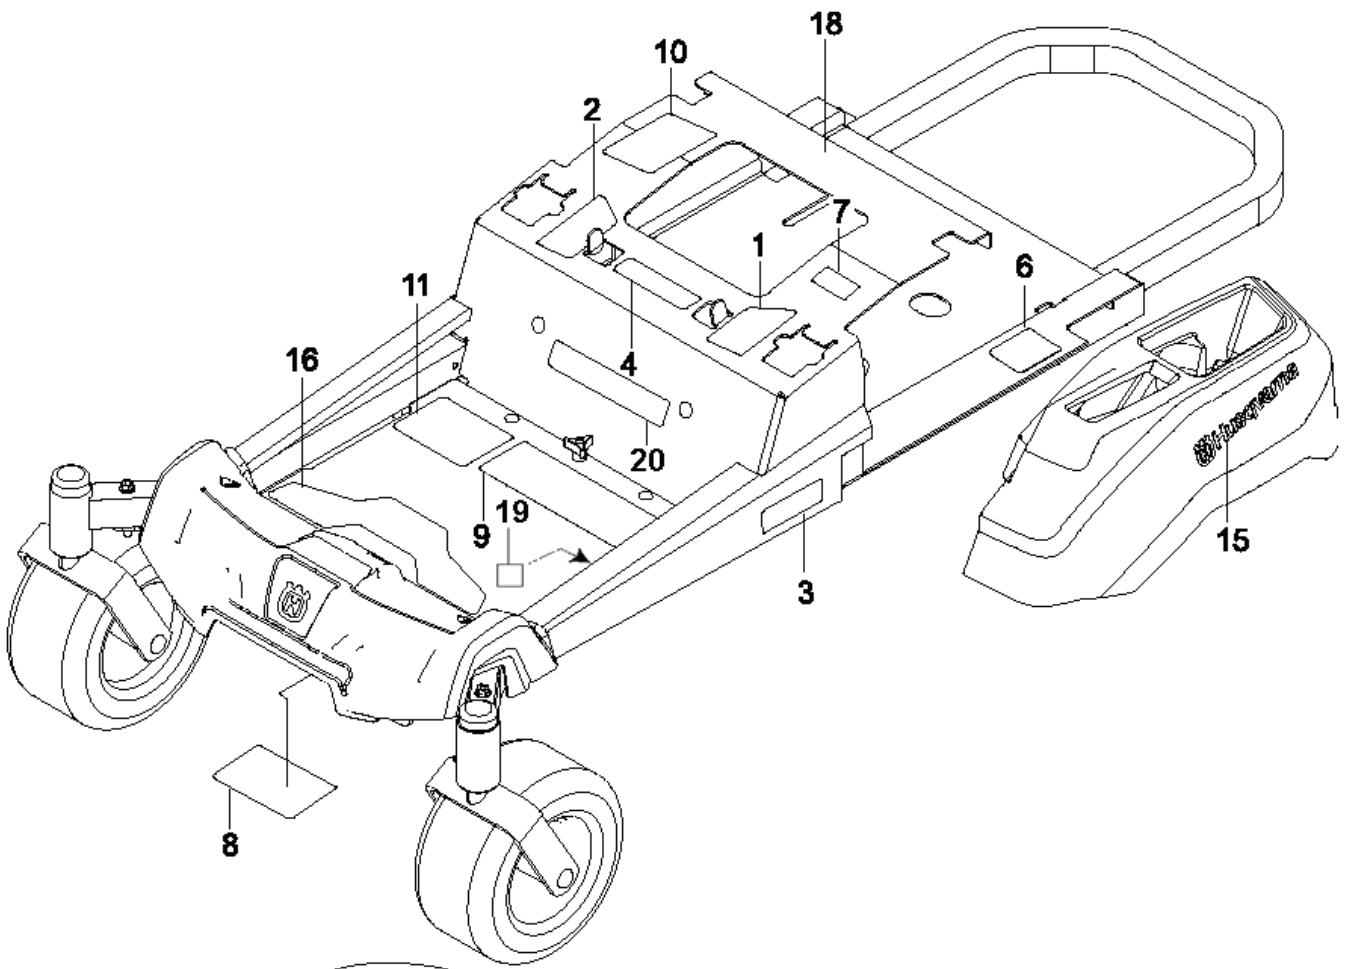

Z 248F

SPARE PARTS LIST

REF.	PART NO.	DESCRIPTION	REMARK	QTY.	KIT
1	587595601	DECAL		1	
2	587595501	DECAL		1	
3	587220301	DECAL		1	
4	539105745	DECAL		1	
5	592898301	DECAL	For 97046750100	1	
5	532428677	DECAL	For 970458901-01, 970458901-00	1	
6	539108385	DECAL		1	
7	539108386	DECAL		1	
8	539109897	DECAL		1	
9	590485501	DECAL	For 97046750100	1	
9	583934001	DECAL	For 970458901-01, 970458901-00	1	
10	532423829	DECAL		1	
11	588035101	DECAL		1	
12	586978801	DECAL		1	
13	589357901	DECAL		1	
14	539112620	DECAL		1	
15	577469001	DECAL		2	
16	587000701	PAD		1	
17	581724102	DECAL	For 970458901-01, 970458901-00	1	
17	590885001	DECAL	For 967844801-02	1	
18	591357301	DECAL	For 97046750100	1	
19	581724102	DECAL	For 970458901-01, 970458901-00	1	
20	591357301	DECAL	For 97046750100	1	