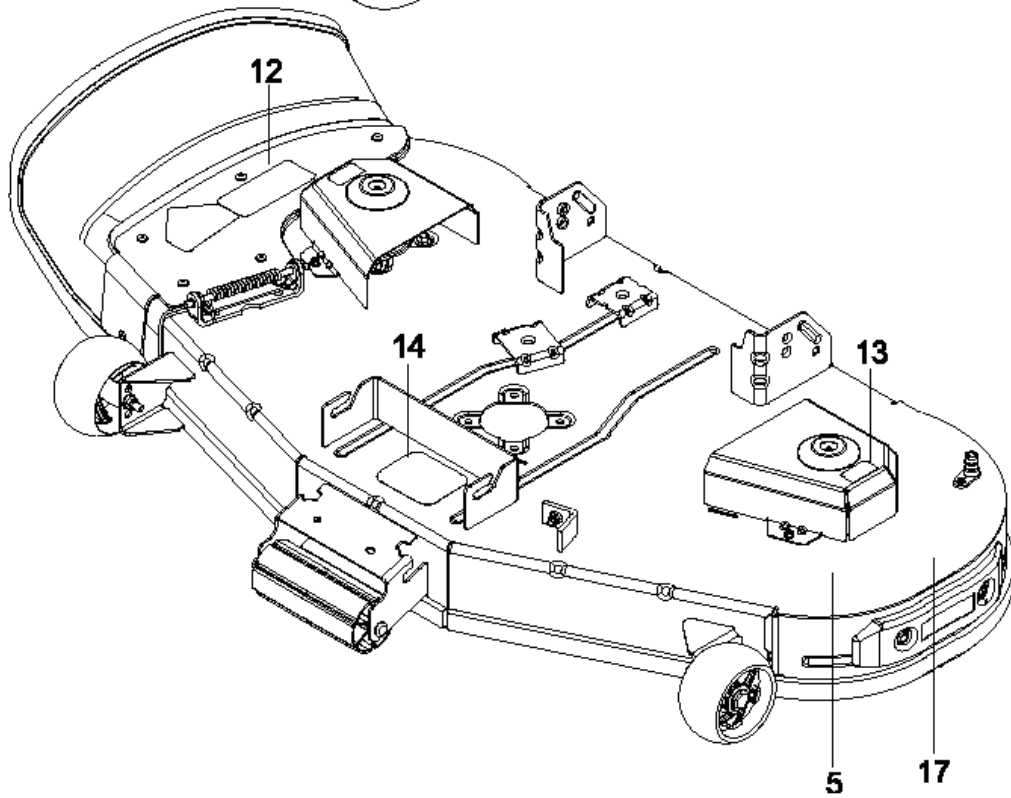

Z 248F

SPARE PARTS LIST

REF.	PART NO.	DESCRIPTION	REMARK	QTY.	KIT
1	587595601	DECAL		1	
2	587595501	DECAL		1	
3	587220301	DECAL		1	
4	539105745	DECAL		1	
5	592898301	DECAL	For 97046750100	1	
5	532428677	DECAL	For 970458901-01, 970458901-00	1	
6	539108385	DECAL		1	
7	539108386	DECAL		1	
8	539109897	DECAL		1	
9	590485501	DECAL	For 97046750100	1	
9	583934001	DECAL	For 970458901-01, 970458901-00	1	
10	532423829	DECAL		1	
11	588035101	DECAL		1	
12	586978801	DECAL		1	
13	589357901	DECAL		1	
14	539112620	DECAL		1	
15	577469001	DECAL		2	
16	587000701	PAD		1	
17	581724102	DECAL	For 970458901-01, 970458901-00	1	
17	590885001	DECAL	For 967844801-02	1	
18	591357301	DECAL	For 97046750100	1	
19	581724102	DECAL	For 970458901-01, 970458901-00	1	
20	591357301	DECAL	For 97046750100	1	