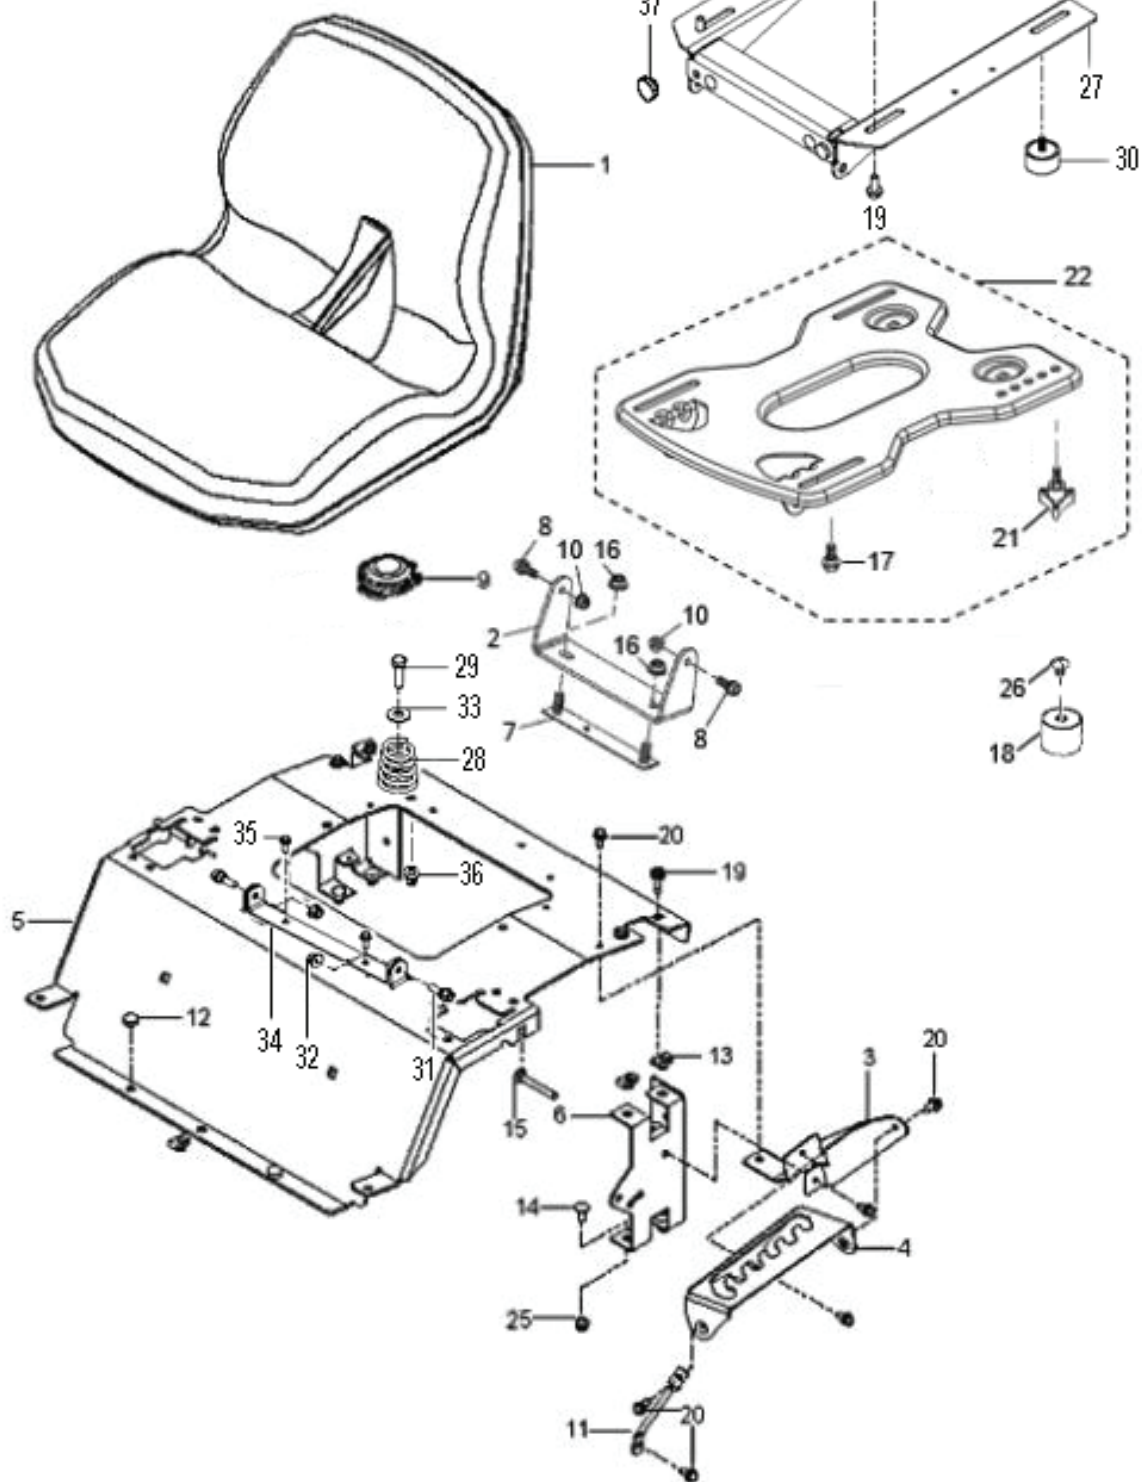

For 970458901-01, 967844801-02, 970458901-00

*OPTIONAL

REF.	PART NO.	DESCRIPTION	REMARK	QTY.	KIT
1	597658101	SEAT		1	
2	597330002	BRACKET		1	
1	536178101	SEAT	For 9679530500	1	
3	586220802	SUPPORT PLATE		1	
4	586221202	PLATE		1	
5	597160003	PLATE	For 970458901-01, 967844801-02	1	
5	589481206	PLATE	For 970458901-00	1	
6	580308202	SUPPORT		1	
7	590777602	BRACKET		1	
8	596240701	BOLT		2	
9	532192749	SWITCH.SEAT.DP W/RAMPS		1	
10	594944401	NUT		2	
11	586428601	SUPPORT LEG		1	
12	585989301	BUMPER		2	
13	539104763	CLIP		5	
14	539990316	BOLT		4	
15	510422701	SCREW		2	
16	521996502	NUT		2	
17	597781801	BOLT		2	
18	597553401	BUMPER		2	
19	874490512	BOLT		4	
20	817000510	BOLT		6	
21	597783101	KNOB		2	
22	597298202	BRACKET	fits 967953901-01, 970458901-01	1	
22	598001601	SERVICE KIT		1	
23	597658203	SERVICE KIT		1	
24	597959401	COVER		1	
25	539112899	NUT, 5/16-18, NYLOC	For 970458901-00	4	
26	597869301	BOLT		2	
27	596992703	BRACKET	For 970458901-00	1	
28	589483501	SPRING	For 970458901-00	2	
29	874780620	BOLT	For 970458901-00	2	
30	582478702	BUMPER	For 970458901-00	1	
31	539110303	BOLT	For 970458901-00	2	
32	539112899	NUT, 5/16-18, NYLOC	For 970458901-00	4	
33	819141614	WASHER	For 970458901-00	1	
34	590899903	BRACKET	For 970458901-00	2	
35	589028501	SCREW	For 970458901-00	1	
36	873900400	NUT	For 970458901-00	1	
37	539102587	ABSORBER	For 970458901-00	1