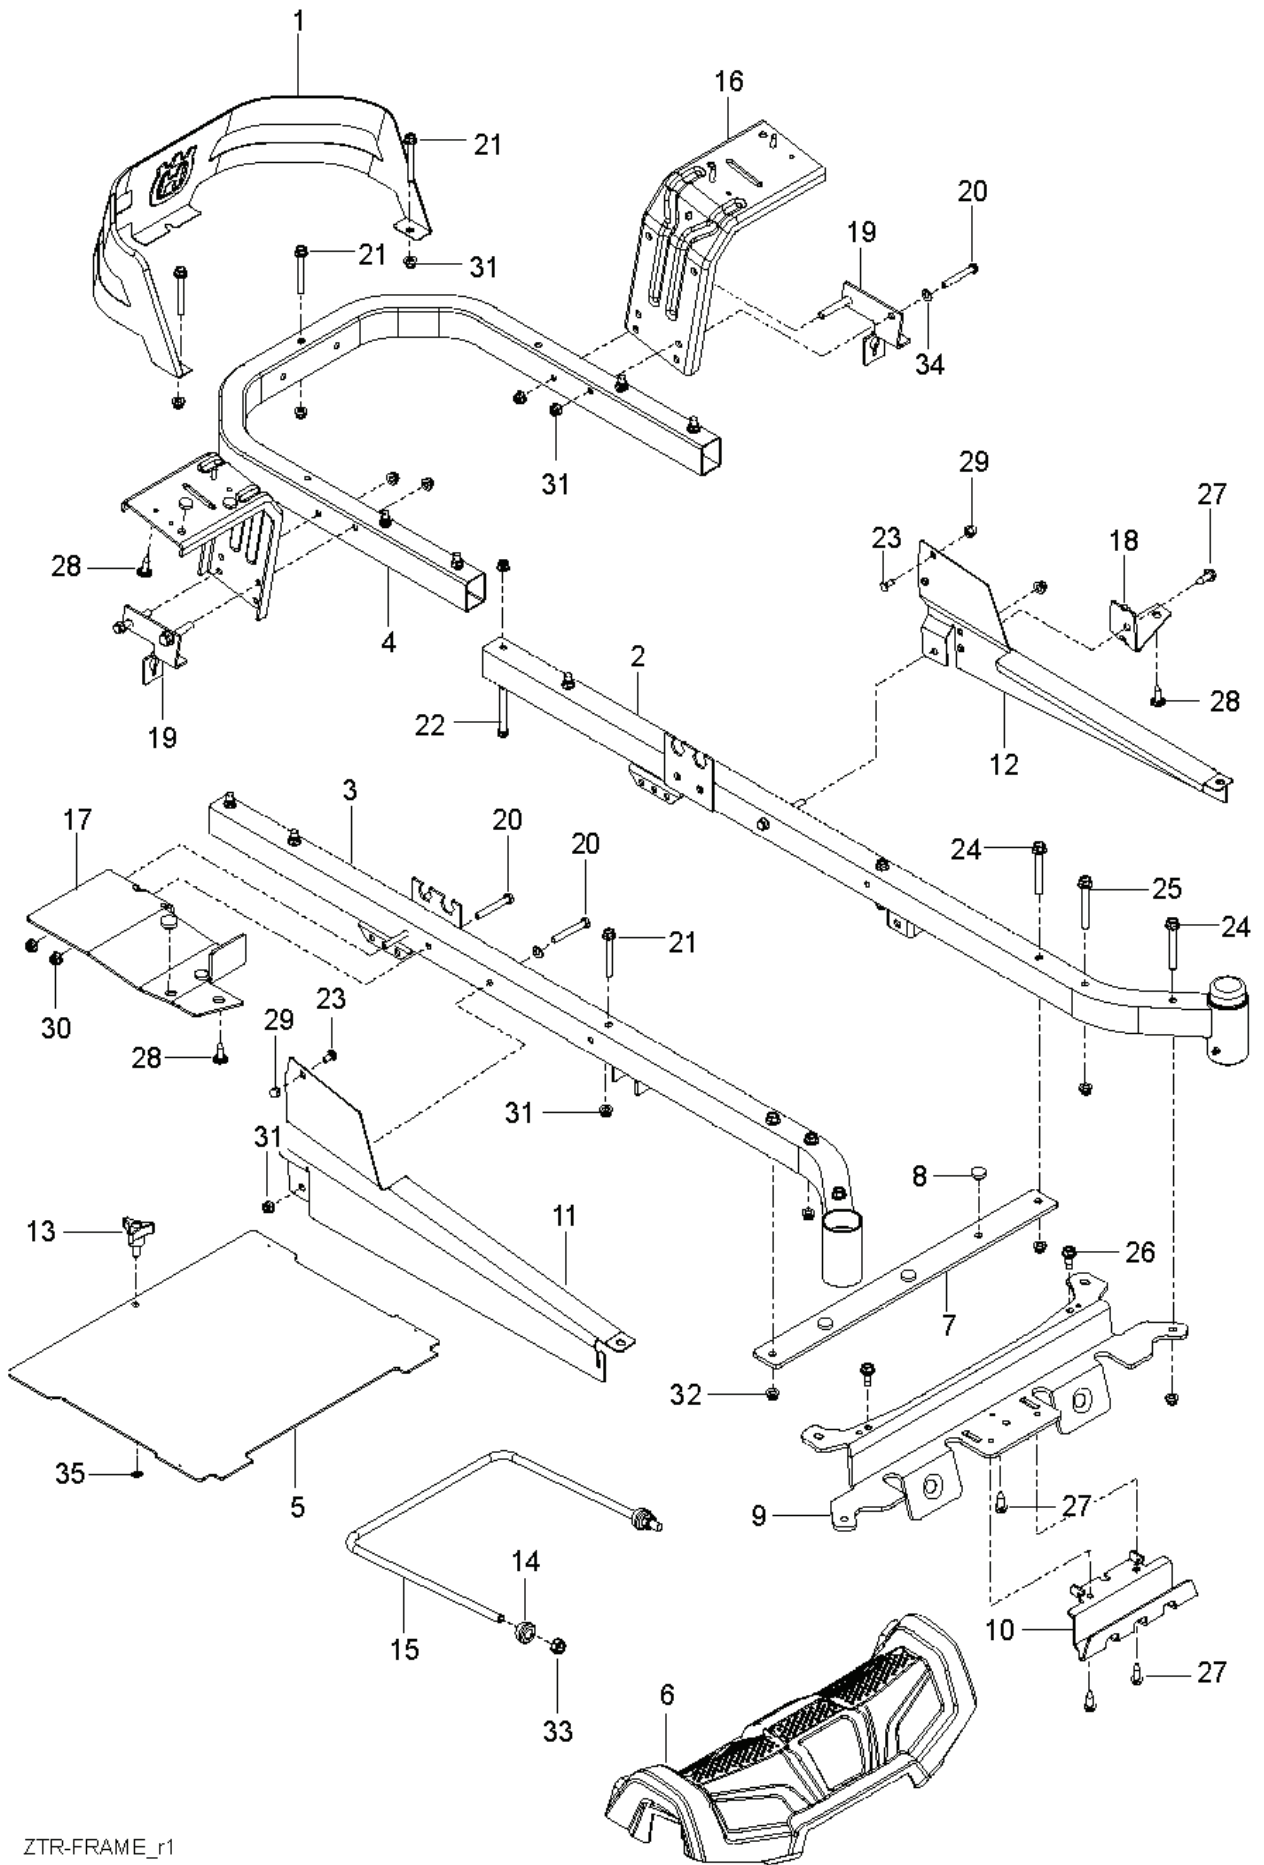

REF.	PART NO.	DESCRIPTION	REMARK	QTY.	KIT
1	585039802	GUARD		1	
2	589283402	FRAME TUBE		1	
3	589283302	FRAME TUBE		1	
4	584991002	TUBE		1	
5	522842902	PLATE	for 967844601-00	1	
5	598712401	PLATE KIT	for 970467601-00	1	
6	585522401	FRONT COVER		1	
7	585523004	SUPPORT		1	
8	585989301	BUMPER		7	
9	585523104	CROSS MEMBER		1	
10	585523204	SKID PLATE		1	
11	585331602	COVER		1	
12	585331502	COVER		1	
13	539104411	KNOB		1	
14	532195263	BUSHING		2	
15	521938101	LINK		1	
16	580501302	BRACKET		2	
17	585523404	SUPPORT		1	
18	585523604	SUPPORT		1	
19	585474302	BRACKET		2	
20	874780536	BOLT		8	
21	874490544	SCREW		5	
22	874780648	BOLT		8	
23	585940001	BOLT		2	
24	577117701	SCREW		4	
25	586654301	BOLT		2	
26	586881101	BOLT		2	
27	817000510	BOLT		4	
28	532416358	SCREW		6	
29	585938101	NUT		2	
30	873900500	NUT		2	
31	539112899	NUT, 5/16-18, NYLOC		9	
32	521996501	NUT		8	
33	539119124	NUT		2	
34	819111116	WASHER		6	
35	532423063	WASHER		1