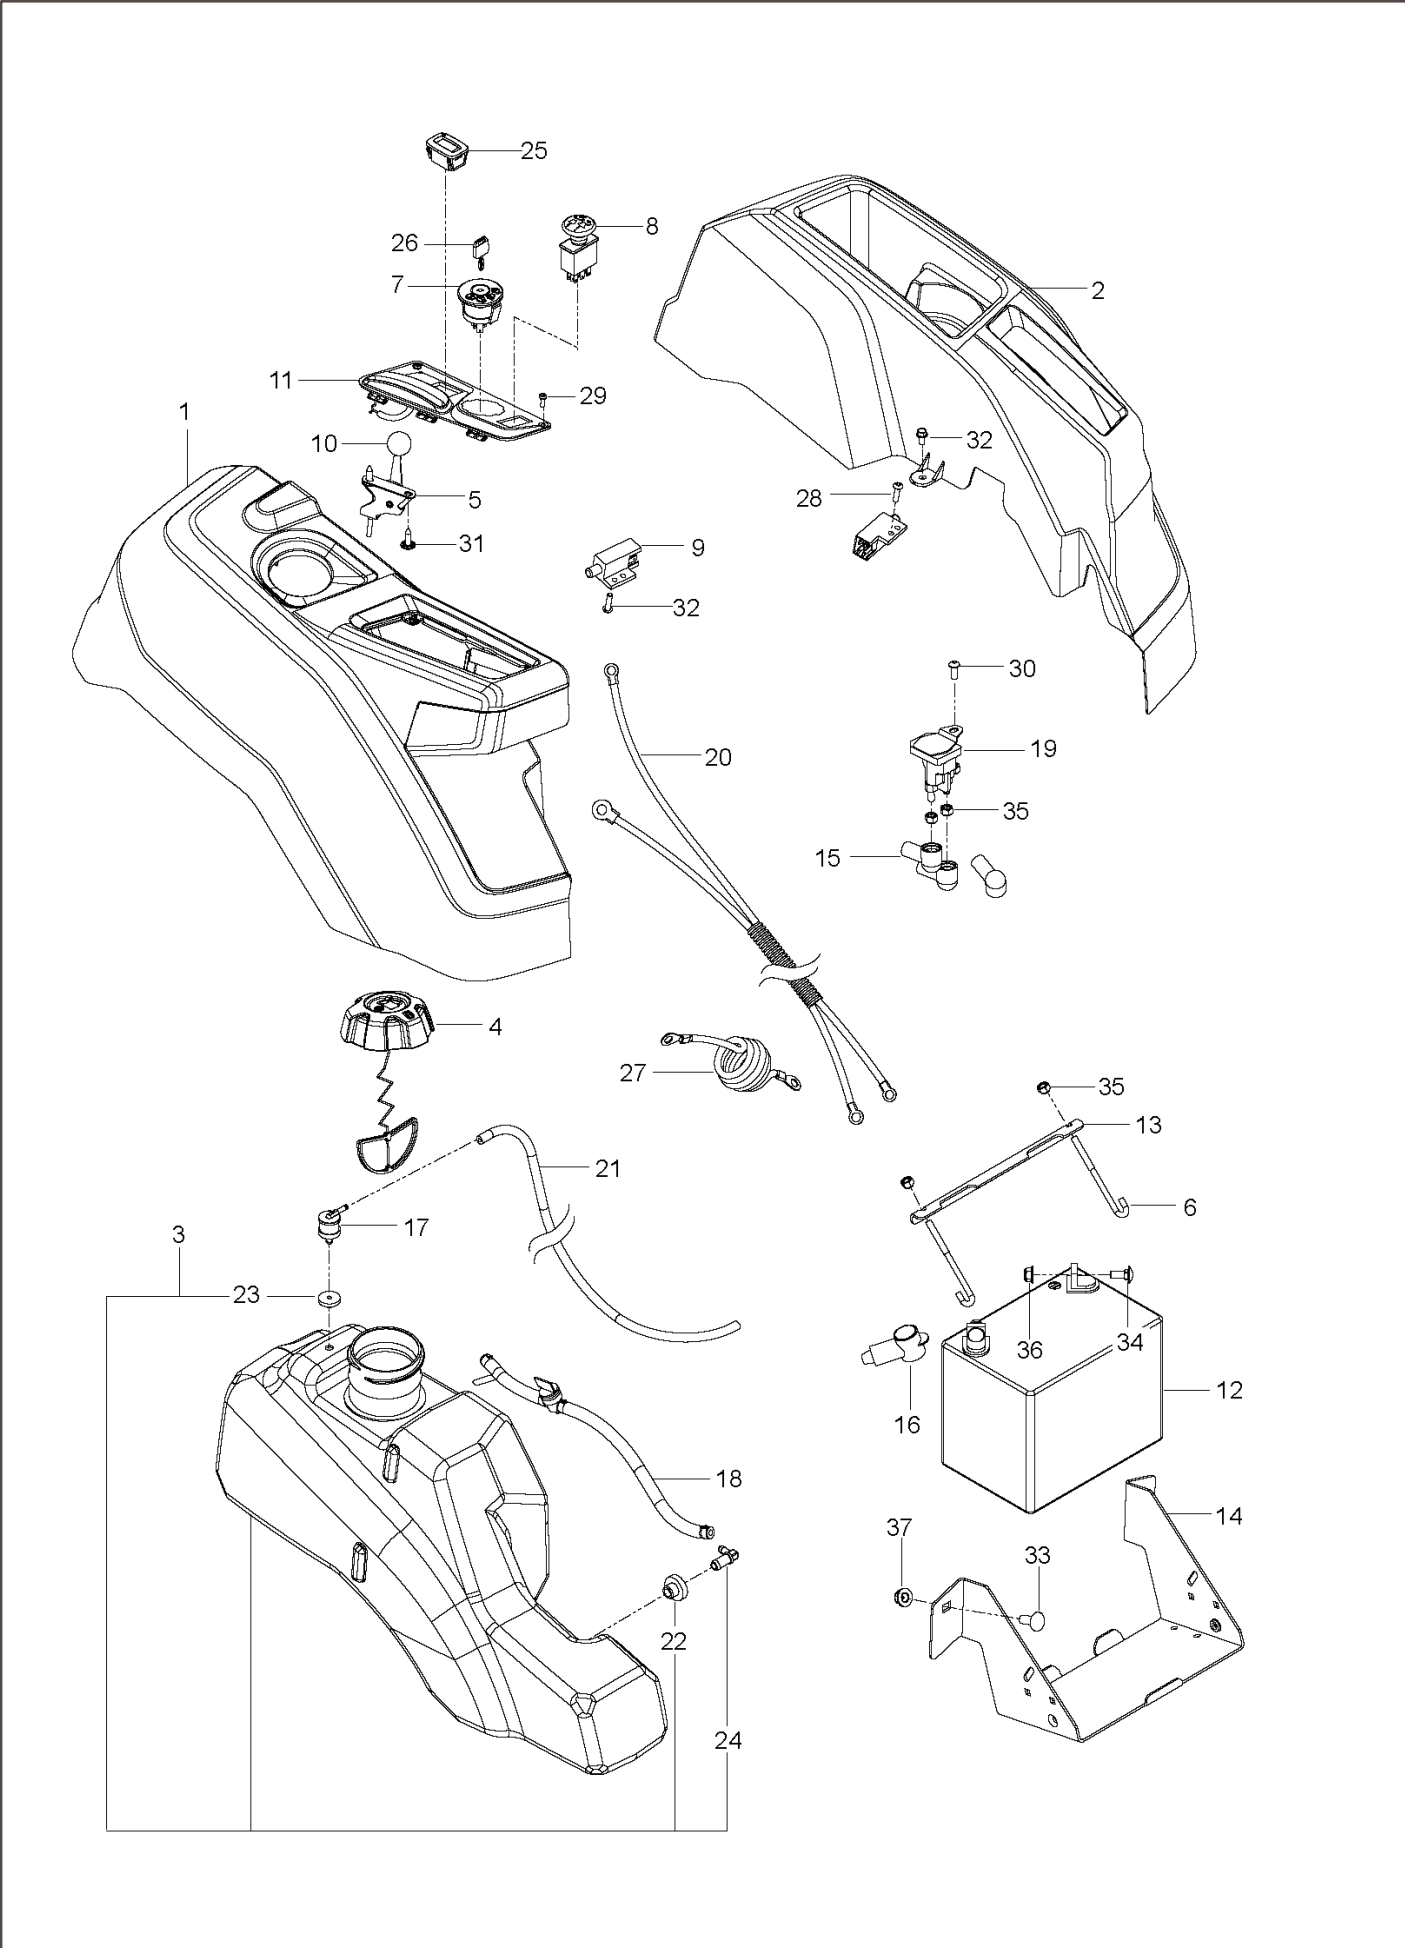

Z 248F, 967262401-00, 2016-11

SPARE PARTS LIST

REF.	PART NO.	DESCRIPTION	REMARK	QTY.	KIT
1	585522801	CONSOLE ASSY		1	
2	586621201	CONSOLE ASSY		1	
3	578180602	FUEL TANK ASSY	Fits 2.75" filler neck	1	
4	585124801	FUEL CAP ASSY	Fits 2.75" filler neck	1	
4	529989702	CAP	Fits 2.00" filler neck	1	
5	585974902	CABLE		1	
6	588839401	HOOK		2	
7	539107541	IGNITION SWITCH		1	
8	582107602	SWITCH		1	
9	587601501	SWITCH		2	
10	539133049	KNOB ROUND BALL		1	
11	585522703	CONTROL PANEL		1	
12	579411601	BATTERY		1	
13	510030003	BRACKET		1	
14	582609602	BOX		1	
15	532131563	COVER		3	
16	539102759	INSULATOR		1	
17	576618101	TANK VENT		1	
18	586123906	FUEL HOSE		1	
19	582042801	SOLENOID		1	
20	587198601	HARNESS		1	
21	587044518	HOSE		1	
22	532003645	BUSHING		1	
23	532437492	GROMMET		1	
24	532139277	NIPPLE		1	
25	586161801	HOUR METER		1	
26	532140401	KEY		1	
27	586108201	HARNESS		1	
29	545227101	SCREW		2	
30	539111229	SCR 1/4-20 X 5/8 BTN SKT HD ZD		1	
31	532141841	SCREW		2	
32	817490408	SCREW		2	
33	539990645	BOLT		2	
34	872140506	BOLT		2	
35	873800400	NUT		5	
36	539112899	NUT, 5/16-18, NYLOC		2	
37	521996501	NUT		2	
	586337301	HARNESS	NOT SHOWN	1	
	532109748	RELAY	NOT SHOWN	1	

REF.	PART NO.	DESCRIPTION	REMARK	QTY.	KIT
1	532439822	SEAT		1	9
2	587232002	PLATE		1	
3	586220802	SUPPORT PLATE		1	
4	586221202	PLATE		1	
5	589761206	PLATE		1	
6	580308202	SUPPORT		2	
7	532198200	SPRING		1	
8	589483501	SPRING		2	
9	581429302	SWITCH		1	
10	532197661	HANDLE		1	
11	586428601	SUPPORT LEG		1	
12	585989301	BUMPER		2	
13	539104763	CLIP		5	
14	872140506	BOLT		4	
15	510422701	SCREW		2	
16	874780620	BOLT		2	
17	874760612	BOLT		1	
18	539110303	BOLT		2	
19	817490512	SCREW		4	
20	817000510	BOLT		6	
21	539112899	NUT, 5/16-18, NYLOC		4	
22	521996501	NUT		2	
23	819141614	WASHER		2	
24	501051801	WASHER		2	
	532421499	ARM REST		1	