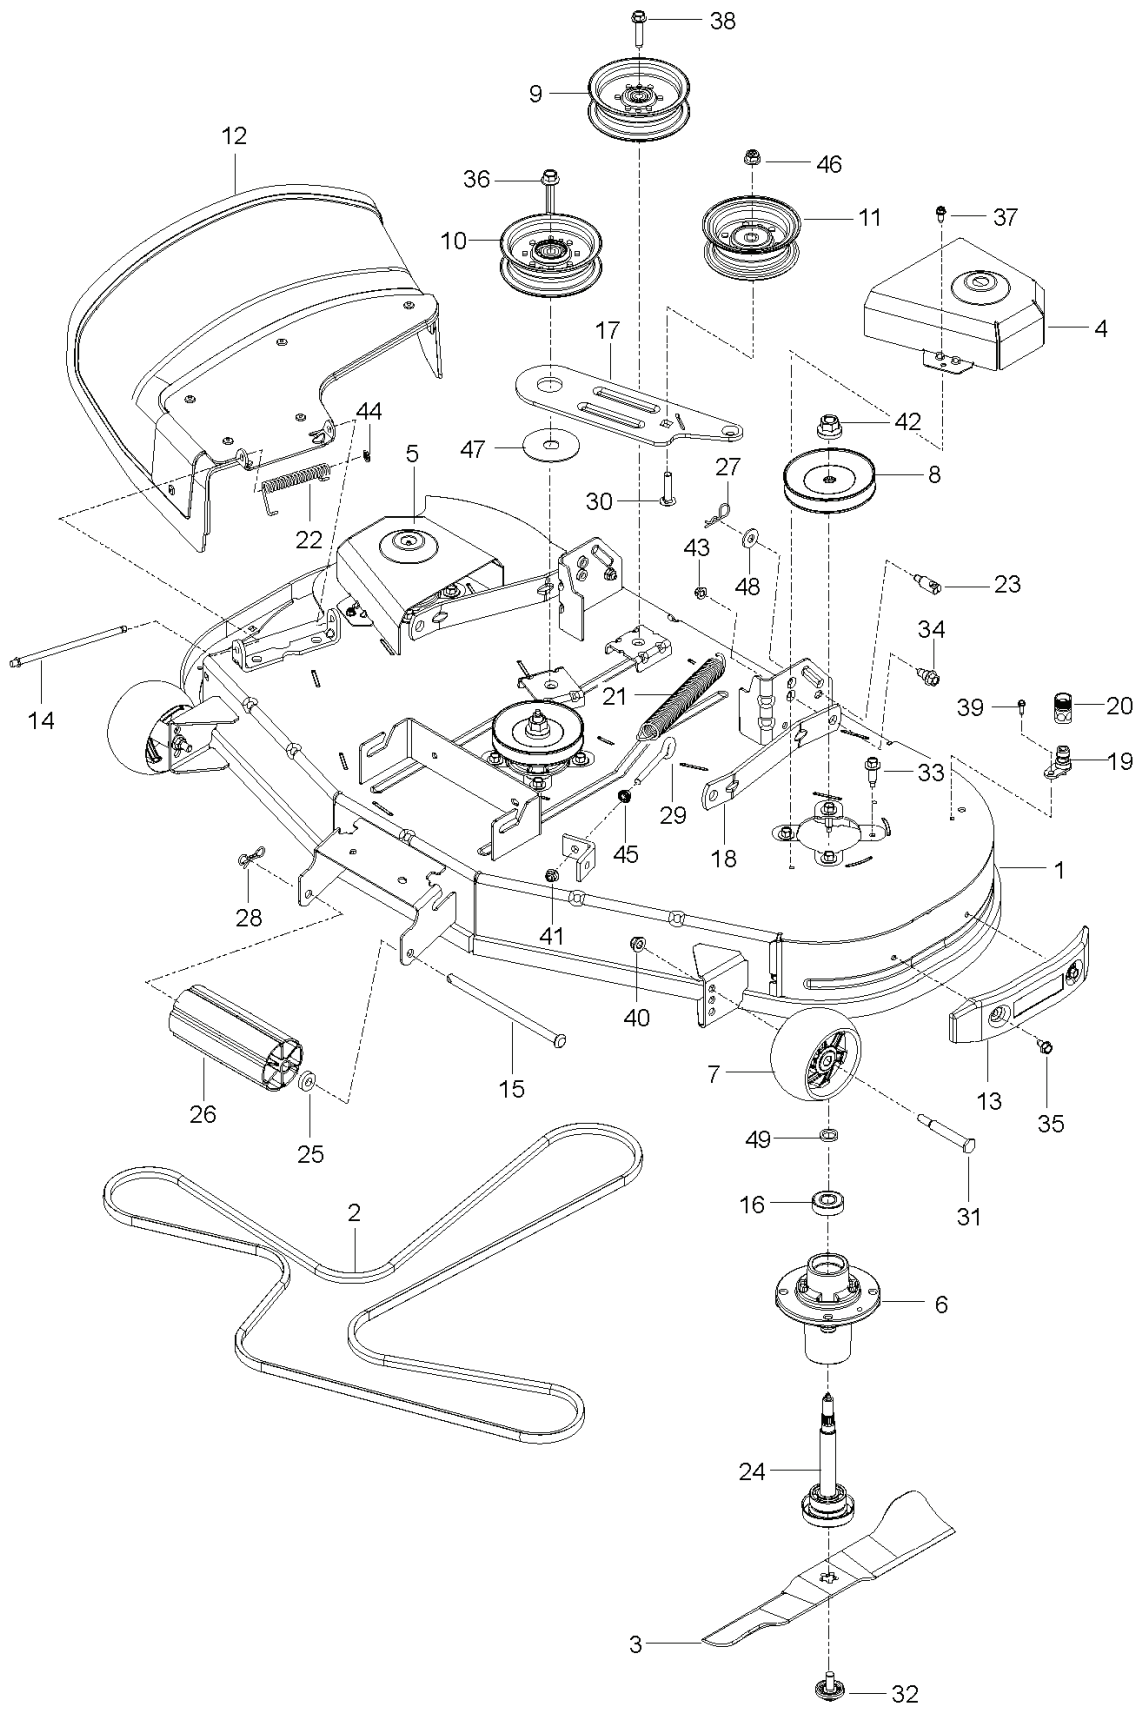

Z 248F, 967262401-00, 2016-11

SPARE PARTS LIST

REF.	PART NO.	DESCRIPTION	REMARK	QTY.	KIT
1	585522801	CONSOLE ASSY		1	
2	586621201	CONSOLE ASSY		1	
3	578180602	FUEL TANK ASSY	Fits 2.75" filler neck	1	
4	585124801	FUEL CAP ASSY	Fits 2.75" filler neck	1	
4	529989702	CAP	Fits 2.00" filler neck	1	
5	585974902	CABLE		1	
6	588839401	HOOK		2	
7	539107541	IGNITION SWITCH		1	
8	582107602	SWITCH		1	
9	587601501	SWITCH		2	
10	539133049	KNOB ROUND BALL		1	
11	585522703	CONTROL PANEL		1	
12	579411601	BATTERY		1	
13	510030003	BRACKET		1	
14	582609602	BOX		1	
15	532131563	COVER		3	
16	539102759	INSULATOR		1	
17	576618101	TANK VENT		1	
18	586123906	FUEL HOSE		1	
19	582042801	SOLENOID		1	
20	587198601	HARNESS		1	
21	587044518	HOSE		1	
22	532003645	BUSHING		1	
23	532437492	GROMMET		1	
24	532139277	NIPPLE		1	
25	586161801	HOUR METER		1	
26	532140401	KEY		1	
27	586108201	HARNESS		1	
29	545227101	SCREW		2	
30	539111229	SCR 1/4-20 X 5/8 BTN SKT HD ZD		1	
31	532141841	SCREW		2	
32	817490408	SCREW		2	
33	539990645	BOLT		2	
34	872140506	BOLT		2	
35	873800400	NUT		5	
36	539112899	NUT, 5/16-18, NYLOC		2	
37	521996501	NUT		2	
	586337301	HARNESS	NOT SHOWN	1	
	532109748	RELAY	NOT SHOWN	1	

REF.	PART NO.	DESCRIPTION	REMARK	QTY.	KIT
1	532439822	SEAT		1	9
2	587232002	PLATE		1	
3	586220802	SUPPORT PLATE		1	
4	586221202	PLATE		1	
5	589761206	PLATE		1	
6	580308202	SUPPORT		2	
7	532198200	SPRING		1	
8	589483501	SPRING		2	
9	581429302	SWITCH		1	
10	532197661	HANDLE		1	
11	586428601	SUPPORT LEG		1	
12	585989301	BUMPER		2	
13	539104763	CLIP		5	
14	872140506	BOLT		4	
15	510422701	SCREW		2	
16	874780620	BOLT		2	
17	874760612	BOLT		1	
18	539110303	BOLT		2	
19	817490512	SCREW		4	
20	817000510	BOLT		6	
21	539112899	NUT, 5/16-18, NYLOC		4	
22	521996501	NUT		2	
23	819141614	WASHER		2	
24	501051801	WASHER		2	
	532421499	ARM REST		1	