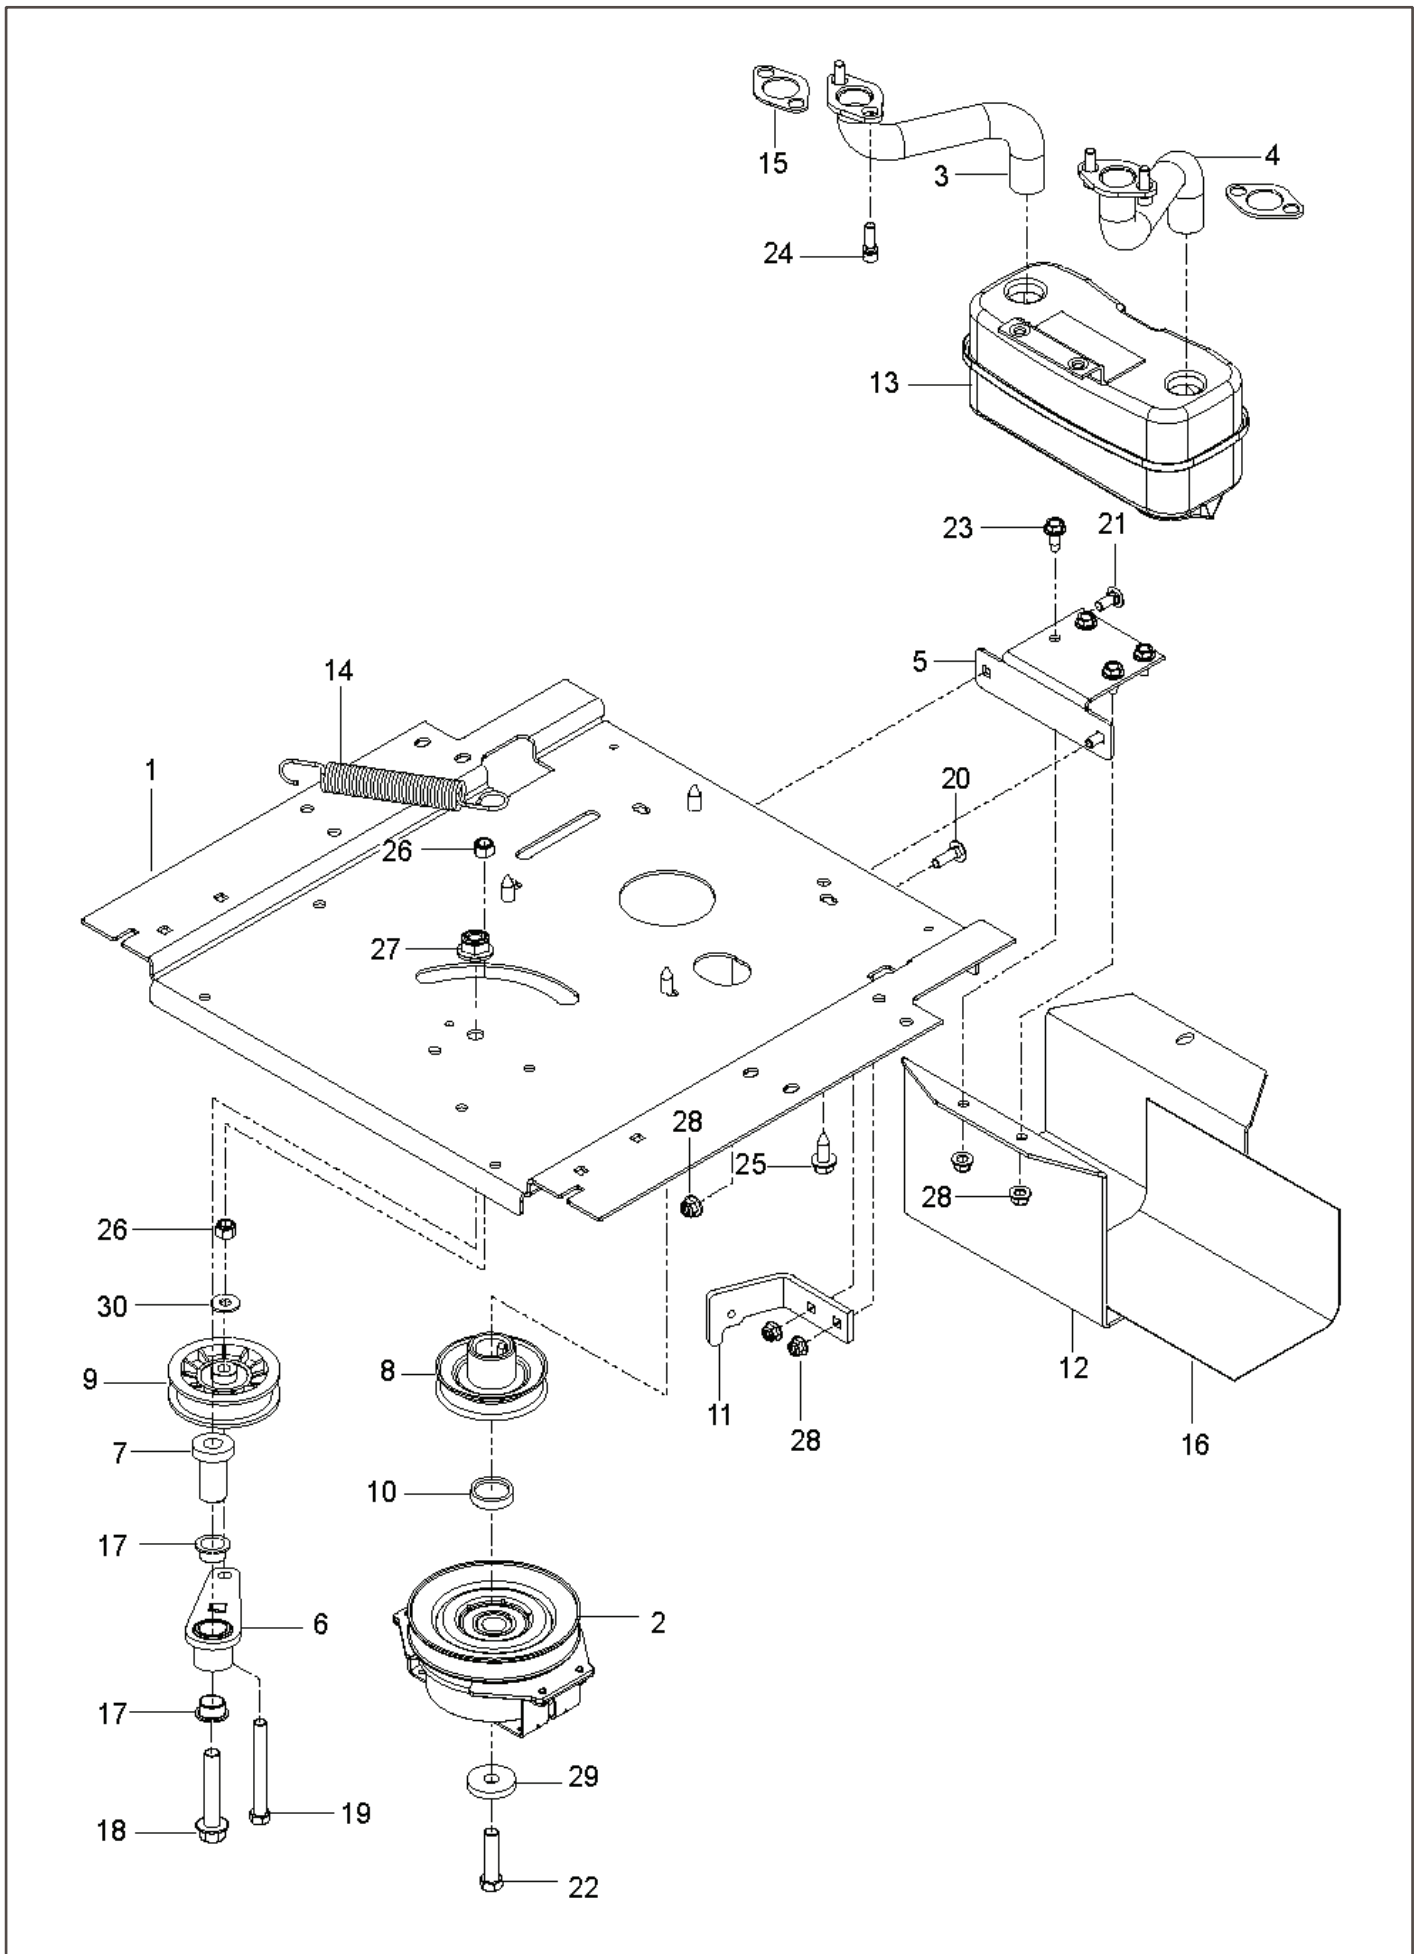

REF.	PART NO.	DESCRIPTION	REMARK	QTY.	KIT
1	588017102	PLATE		1	
2	587241601	CLUTCH		1	
3	581881101	TUBE		1	
4	581881001	TUBE		1	
5	581886702	BRACKET		1	
6	532448145	ARM		1	
7	582538901	SPINDLE		1	
8	587537401	PULLEY		1	
9	539110311	PULLEY		1	
10	587660101	SPACER		1	
11	587633302	STOP		1	
12	587451202	GUARD		1	
13	539131604	MUFFLER ASSY		1	
14	532196105	SPRING		1	
15	532165391	GASKET		2	
16	539132859	HEAT SHIELD		1	
17	501603701	BEARING		2	
18	582539501	BOLT		1	
19	874520656	BOLT		1	
20	872140508	BOLT		2	
21	872140506	BOLT		2	
22	581332803	BOLT		1	
23	817490512	SCREW		4	
24	532183906	SCREW		4	
25	539976979	NUT		2	
26	521991101	NUT		1	
27	539112899	NUT, 5/16-18, NYLOC		1	
28	539976979	NUT		2	
29	532126197	WASHER		2	
30	539990692	WASHER		1	
	000000000	W/O DESCRIPTION	Engine, Briggs & Stratton 44T877 24 HP. For engine replacement parts, see a B&S dealer.	1