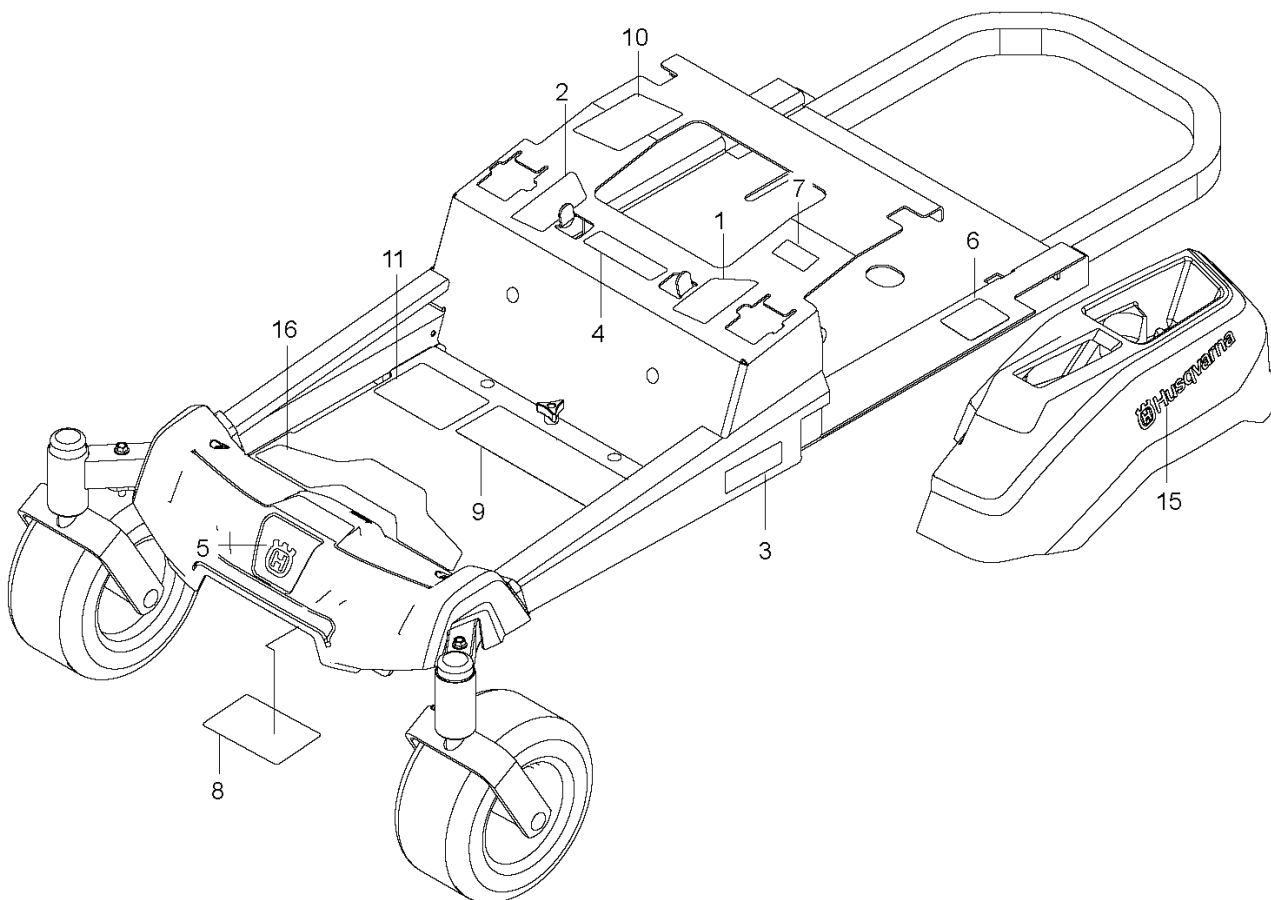

REF.	PART NO.	DESCRIPTION	REMARK	QTY.	KIT
1	587595601	DECAL		1	
2	587595501	DECAL		1	
3	587220301	DECAL		2	
4	539105745	DECAL		1	
5	532428677	DECAL		1	
6	539108385	DECAL		1	
7	539108386	DECAL		1	
8	539109897	DECAL		1	
9	590485501	DECAL		1	
10	532423829	DECAL		1	
11	588035001	DECAL		1	
12	586978801	DECAL		1	
13	589357901	DECAL		1	
14	539112620	DECAL		1	
15	577469001	DECAL		2	
16	587000701	PAD		1