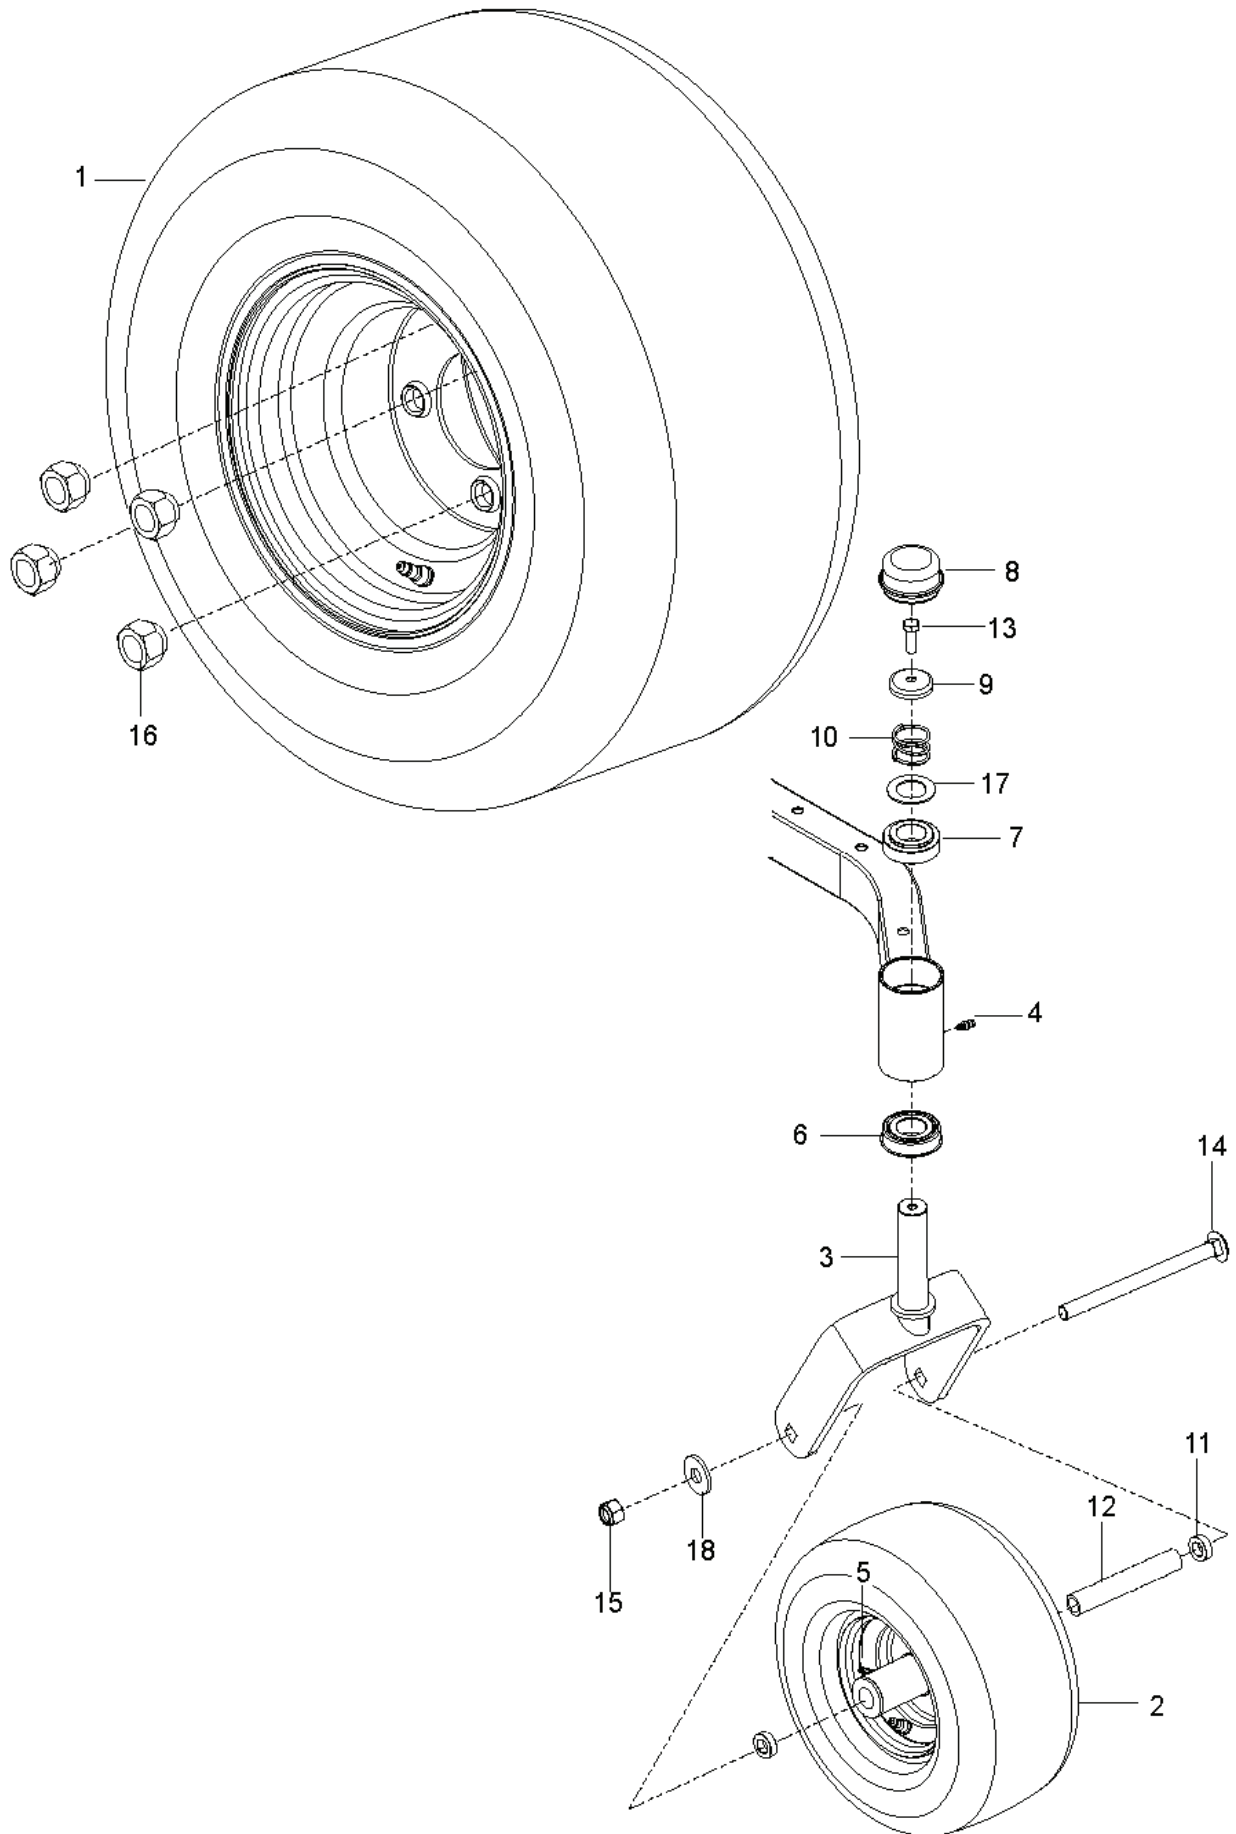

REF.	PART NO.	DESCRIPTION	REMARK	QTY.	KIT
1	590486601	WHEEL		2	
2	590486802	WHEEL		3	
3	510186505	YOKE		2	
4	539115638	FITTING		2	
5	539103300	NIPPLE		2	
6	539112660	BEARING		2	
7	539117901	BUSHING		2	
8	539102535	CAP		2	
9	539115749	CASTER PLUG		2	
10	539115747	SPRING		2	
11	581269201	SPACER		2	
12	576588901	SPACER		2	
13	874950516	SCREW		2	
14	721408104	CLIP		2	
15	873930800	NUT		2	
16	587653902	NUT		8	
17	539115675	WASHER		2	
18	819182212	WASHER		1