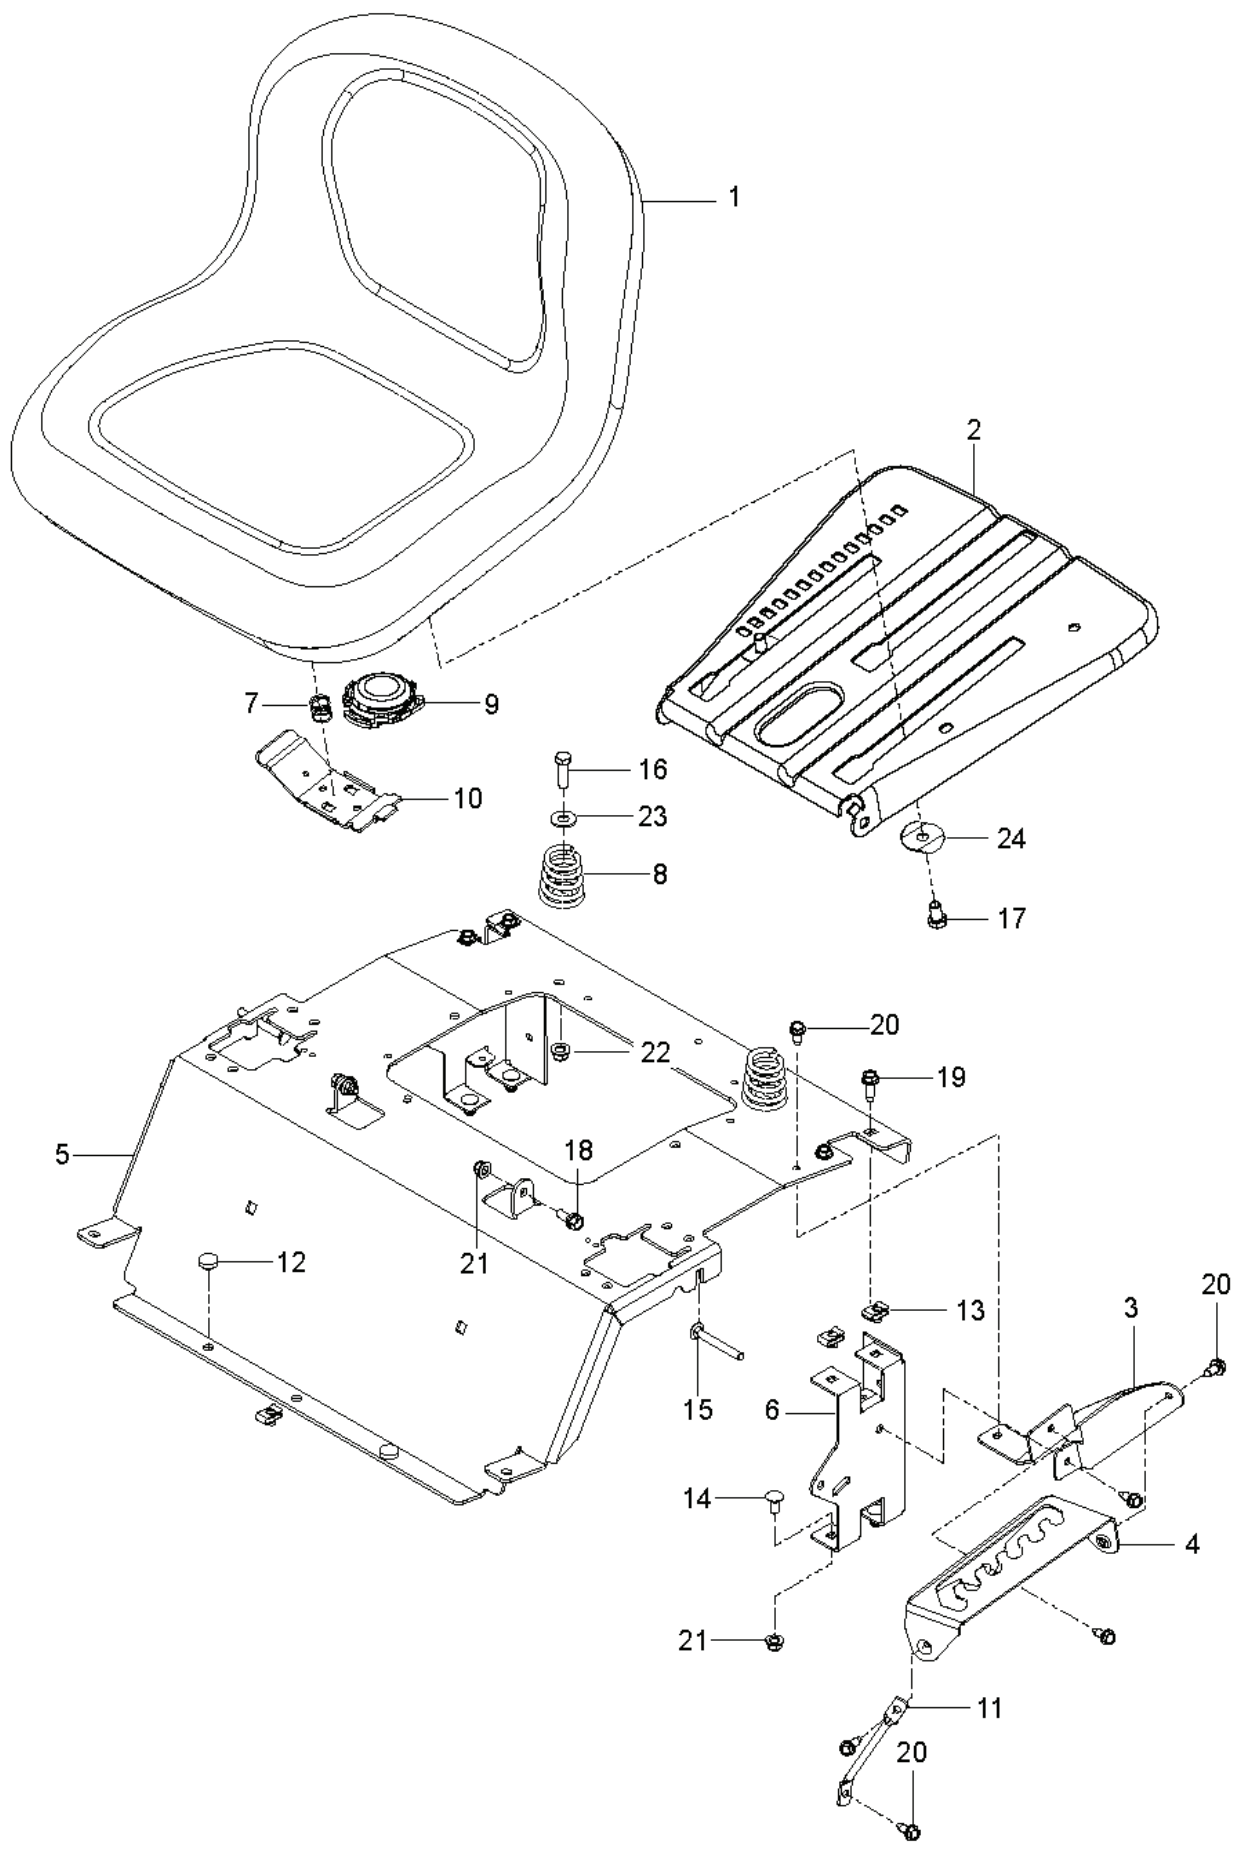

Z 248F, 967262401-00, 2016-11

SPARE PARTS LIST

REF.	PART NO.	DESCRIPTION	REMARK	QTY.	KIT
1	585522801	CONSOLE ASSY		1	
2	586621201	CONSOLE ASSY		1	
3	578180602	FUEL TANK ASSY	Fits 2.75" filler neck	1	
4	585124801	FUEL CAP ASSY	Fits 2.75" filler neck	1	
4	529989702	CAP	Fits 2.00" filler neck	1	
5	585974902	CABLE		1	
6	588839401	HOOK		2	
7	539107541	IGNITION SWITCH		1	
8	582107602	SWITCH		1	
9	587601501	SWITCH		2	
10	539133049	KNOB ROUND BALL		1	
11	585522703	CONTROL PANEL		1	
12	579411601	BATTERY		1	
13	510030003	BRACKET		1	
14	582609602	BOX		1	
15	532131563	COVER		3	
16	539102759	INSULATOR		1	
17	576618101	TANK VENT		1	
18	586123906	FUEL HOSE		1	
19	582042801	SOLENOID		1	
20	587198601	HARNESS		1	
21	587044518	HOSE		1	
22	532003645	BUSHING		1	
23	532437492	GROMMET		1	
24	532139277	NIPPLE		1	
25	586161801	HOUR METER		1	
26	532140401	KEY		1	
27	586108201	HARNESS		1	
29	545227101	SCREW		2	
30	539111229	SCR 1/4-20 X 5/8 BTN SKT HD ZD		1	
31	532141841	SCREW		2	
32	817490408	SCREW		2	
33	539990645	BOLT		2	
34	872140506	BOLT		2	
35	873800400	NUT		5	
36	539112899	NUT, 5/16-18, NYLOC		2	
37	521996501	NUT		2	
	586337301	HARNESS	NOT SHOWN	1	
	532109748	RELAY	NOT SHOWN	1	

REF.	PART NO.	DESCRIPTION	REMARK	QTY.	KIT
1	532439822	SEAT		1	9
2	587232002	PLATE		1	
3	586220802	SUPPORT PLATE		1	
4	586221202	PLATE		1	
5	589761206	PLATE		1	
6	580308202	SUPPORT		2	
7	532198200	SPRING		1	
8	589483501	SPRING		2	
9	581429302	SWITCH		1	
10	532197661	HANDLE		1	
11	586428601	SUPPORT LEG		1	
12	585989301	BUMPER		2	
13	539104763	CLIP		5	
14	872140506	BOLT		4	
15	510422701	SCREW		2	
16	874780620	BOLT		2	
17	874760612	BOLT		1	
18	539110303	BOLT		2	
19	817490512	SCREW		4	
20	817000510	BOLT		6	
21	539112899	NUT, 5/16-18, NYLOC		4	
22	521996501	NUT		2	
23	819141614	WASHER		2	
24	501051801	WASHER		2	
	532421499	ARM REST		1	