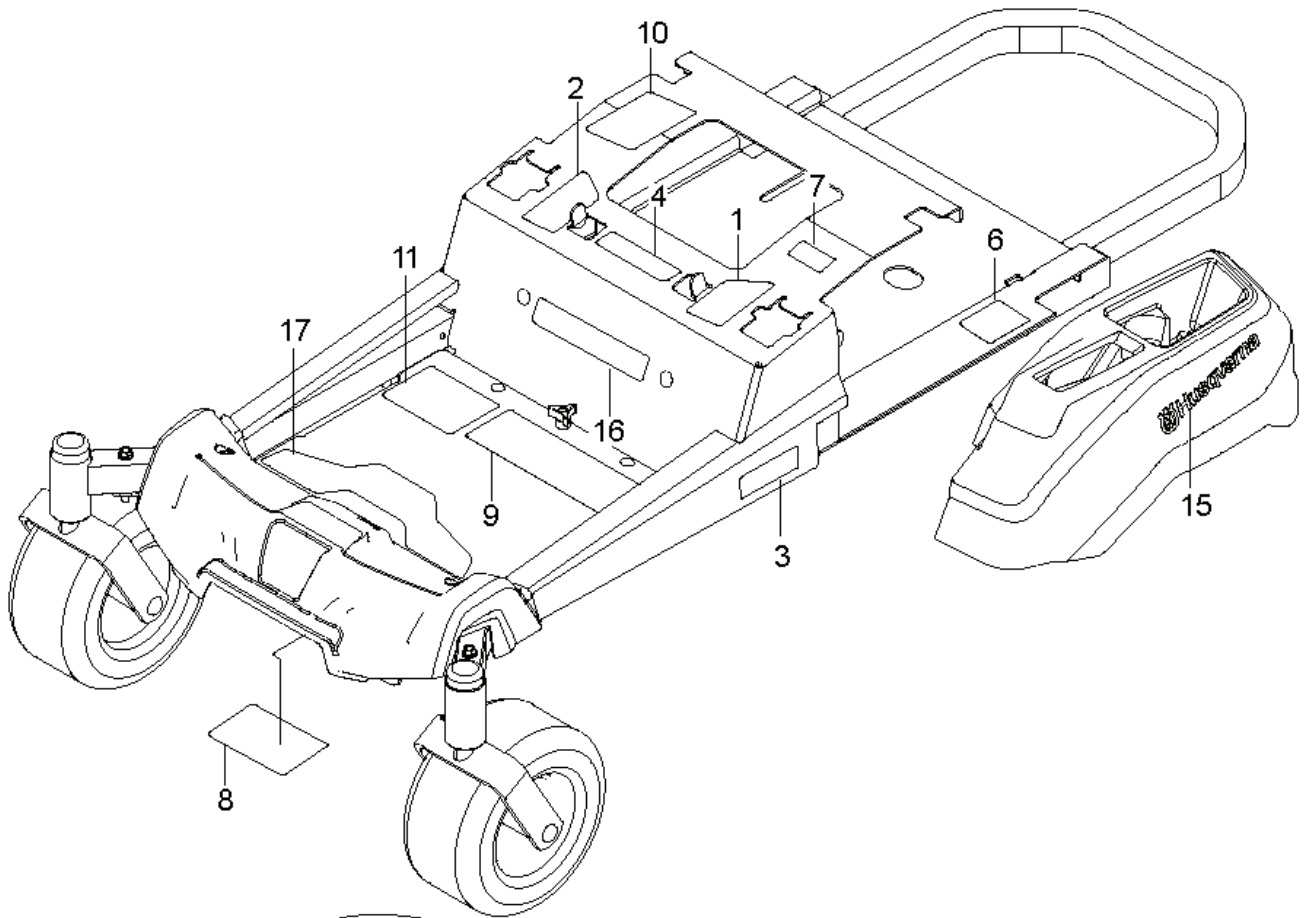

REF.	PART NO.	DESCRIPTION	REMARK	QTY.	KIT
1	587595601	DECAL		1	
2	587595501	DECAL		1	
3	587220301	DECAL		2	
4	539105745	DECAL		1	
5	590885001	DECAL		1	
6	539108385	DECAL		1	
7	539108386	DECAL		1	
8	539109897	DECAL		1	
9	590485501	DECAL		1	
10	532423829	DECAL		1	
11	588035101	DECAL		1	
12	586978801	DECAL		1	
13	589357901	DECAL		1	
14	539112620	DECAL		1	
15	577469001	DECAL		2	
16	591357301	DECAL		1	
17	587000701	PAD		1	
18	592898301	DECAL		1