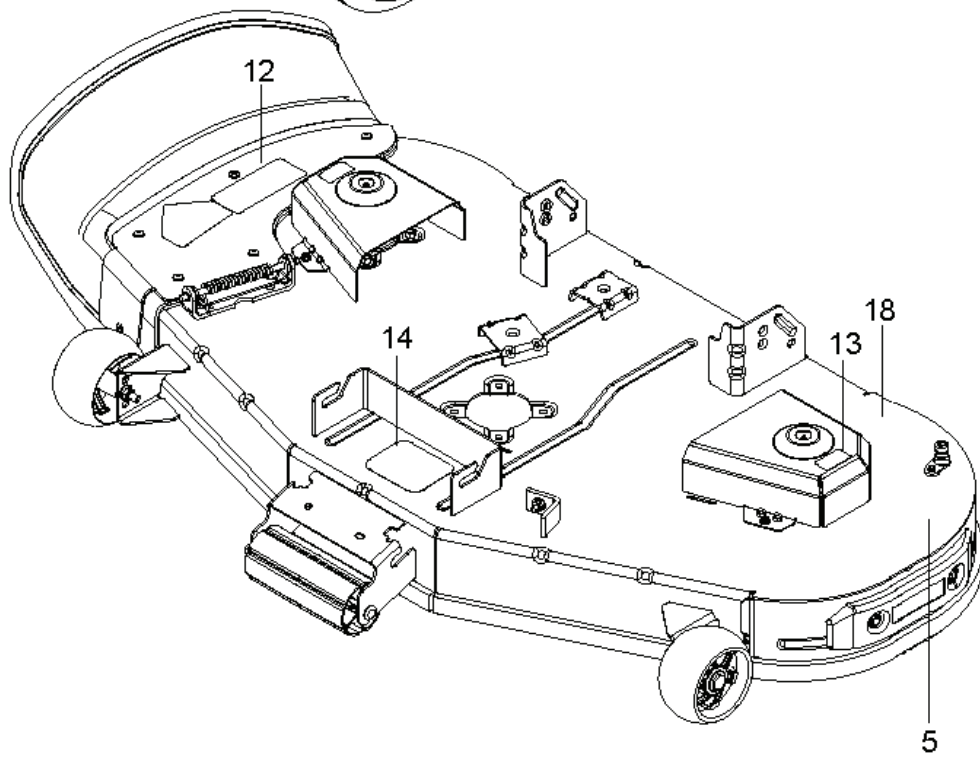

REF.	PART NO.	DESCRIPTION	REMARK	QTY.	KIT
1	587595601	DECAL		1	
2	587595501	DECAL		1	
3	587220301	DECAL		2	
4	539105745	DECAL		1	
5	590885001	DECAL		1	
6	539108385	DECAL		1	
7	539108386	DECAL		1	
8	539109897	DECAL		1	
9	590485501	DECAL		1	
10	532423829	DECAL		1	
11	588035101	DECAL		1	
12	586978801	DECAL		1	
13	589357901	DECAL		1	
14	539112620	DECAL		1	
15	577469001	DECAL		2	
16	591357301	DECAL		1	
17	587000701	PAD		1	
18	592898301	DECAL		1