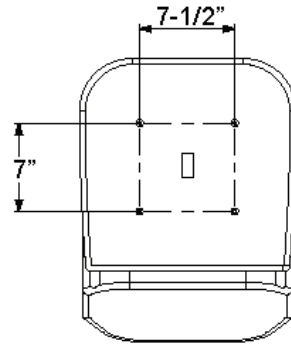

Seat Mounting Bolt Pattern

26