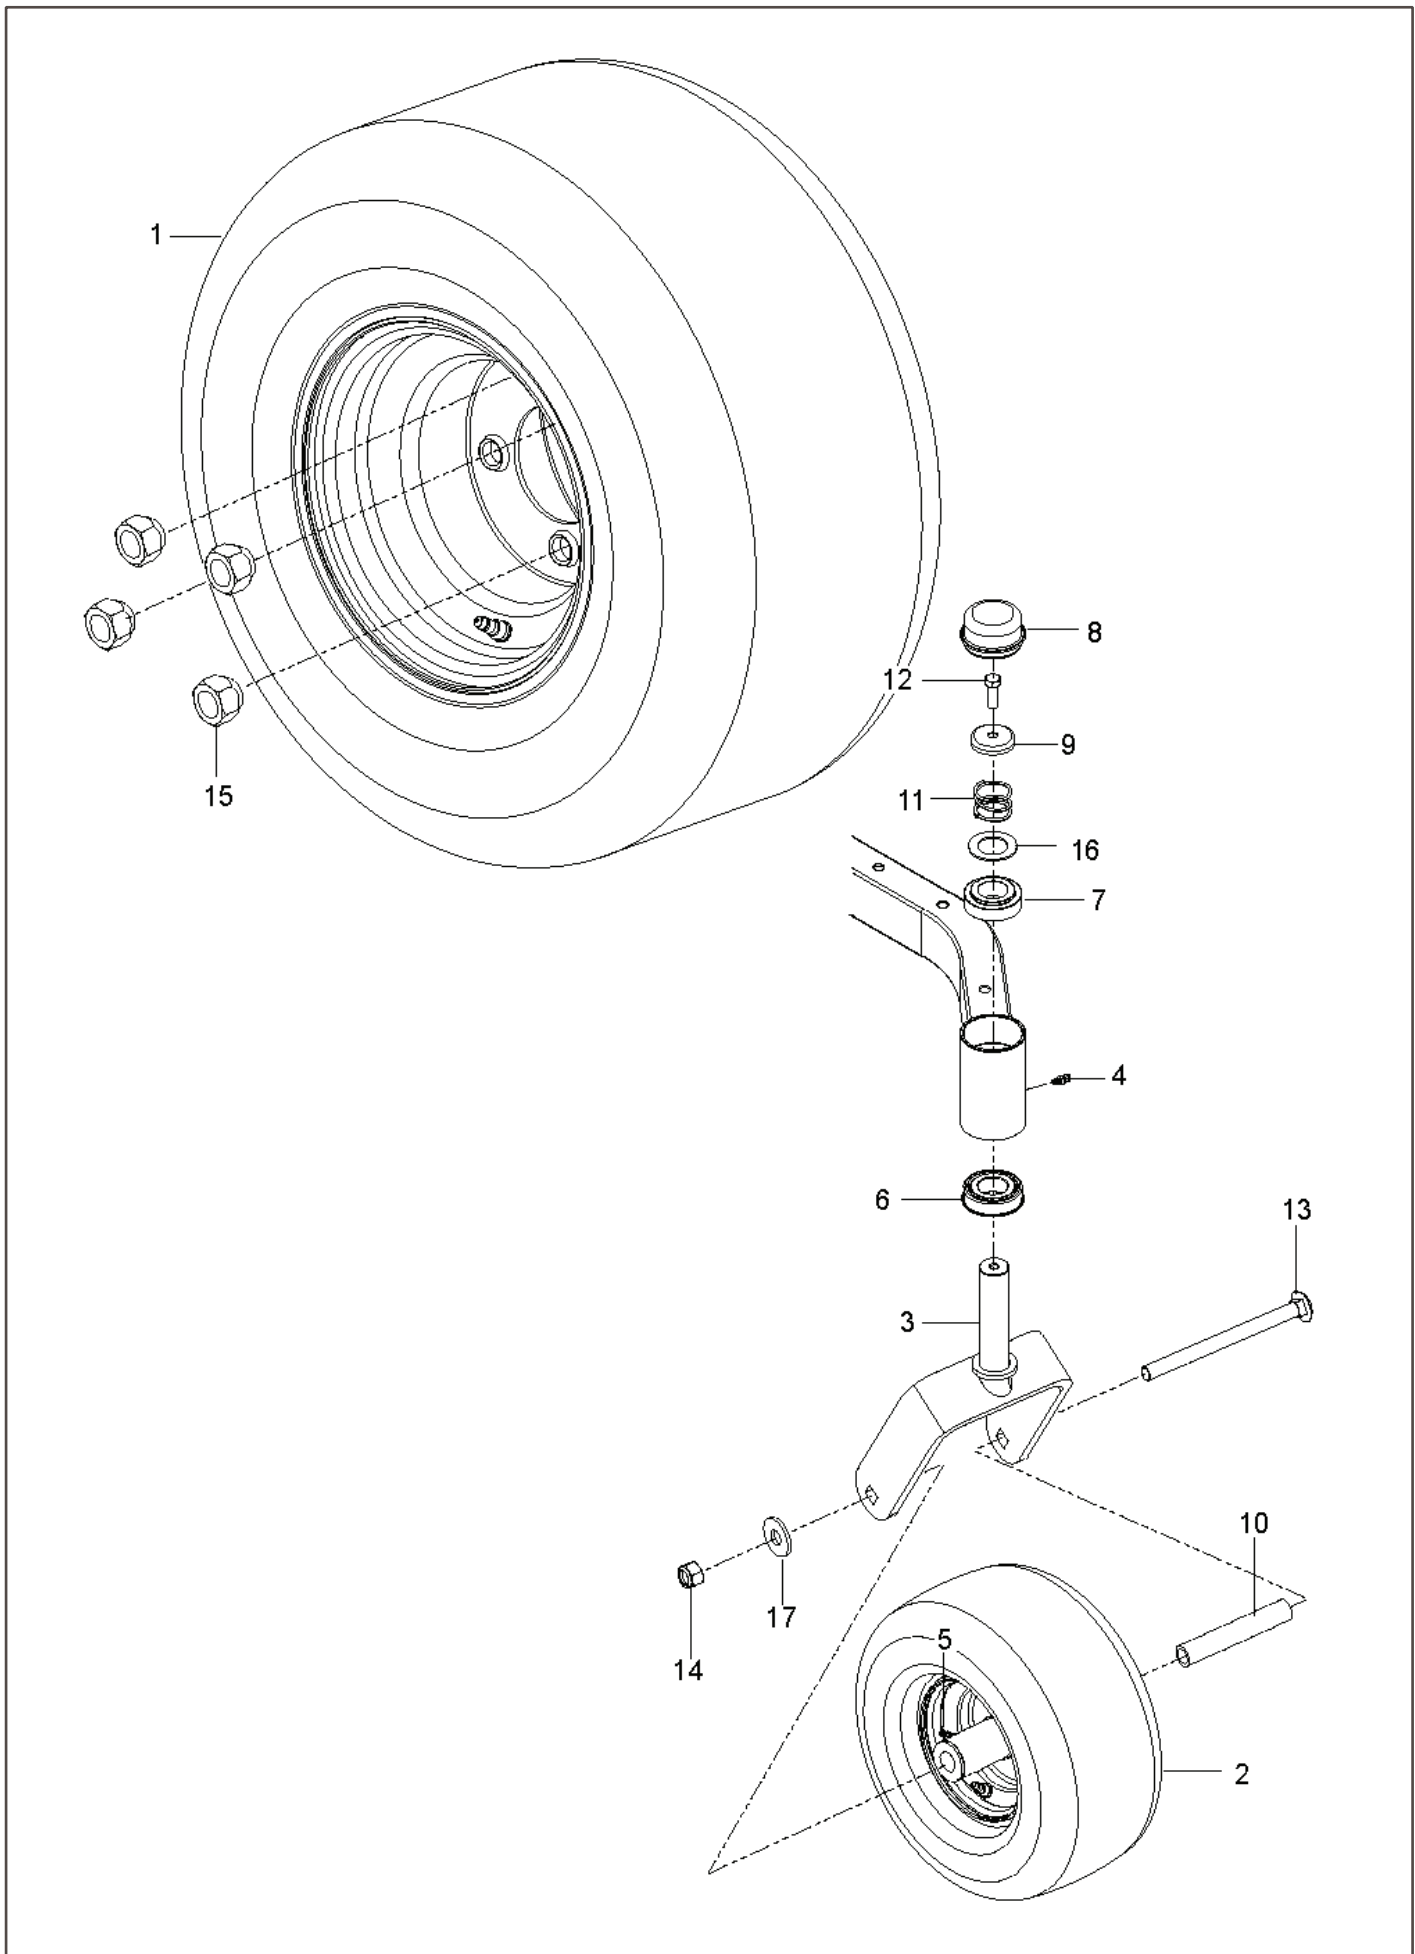

REF.	PART NO.	DESCRIPTION	REMARK	QTY.	KIT
1	590486601	WHEEL		2	
2	576588602	WHEEL ASSY		2	
3	586650302	YOKE		2	
4	539115638	FITTING		2	
5	539103300	NIPPLE		2	
6	539112660	BEARING		2	
7	539117901	BUSHING		2	
8	539102535	CAP		2	
9	539115749	CASTER PLUG		2	
10	576588901	SPACER		2	
11	539115747	SPRING		2	
12	874950516	SCREW		2	
13	576601501	SCREW		2	
14	873930800	NUT	Nut 1/2-13 Hex Center Lock (595316501)	2	
15	587653902	NUT		8	
16	539115675	WASHER		2	
17	819182212	WASHER		2