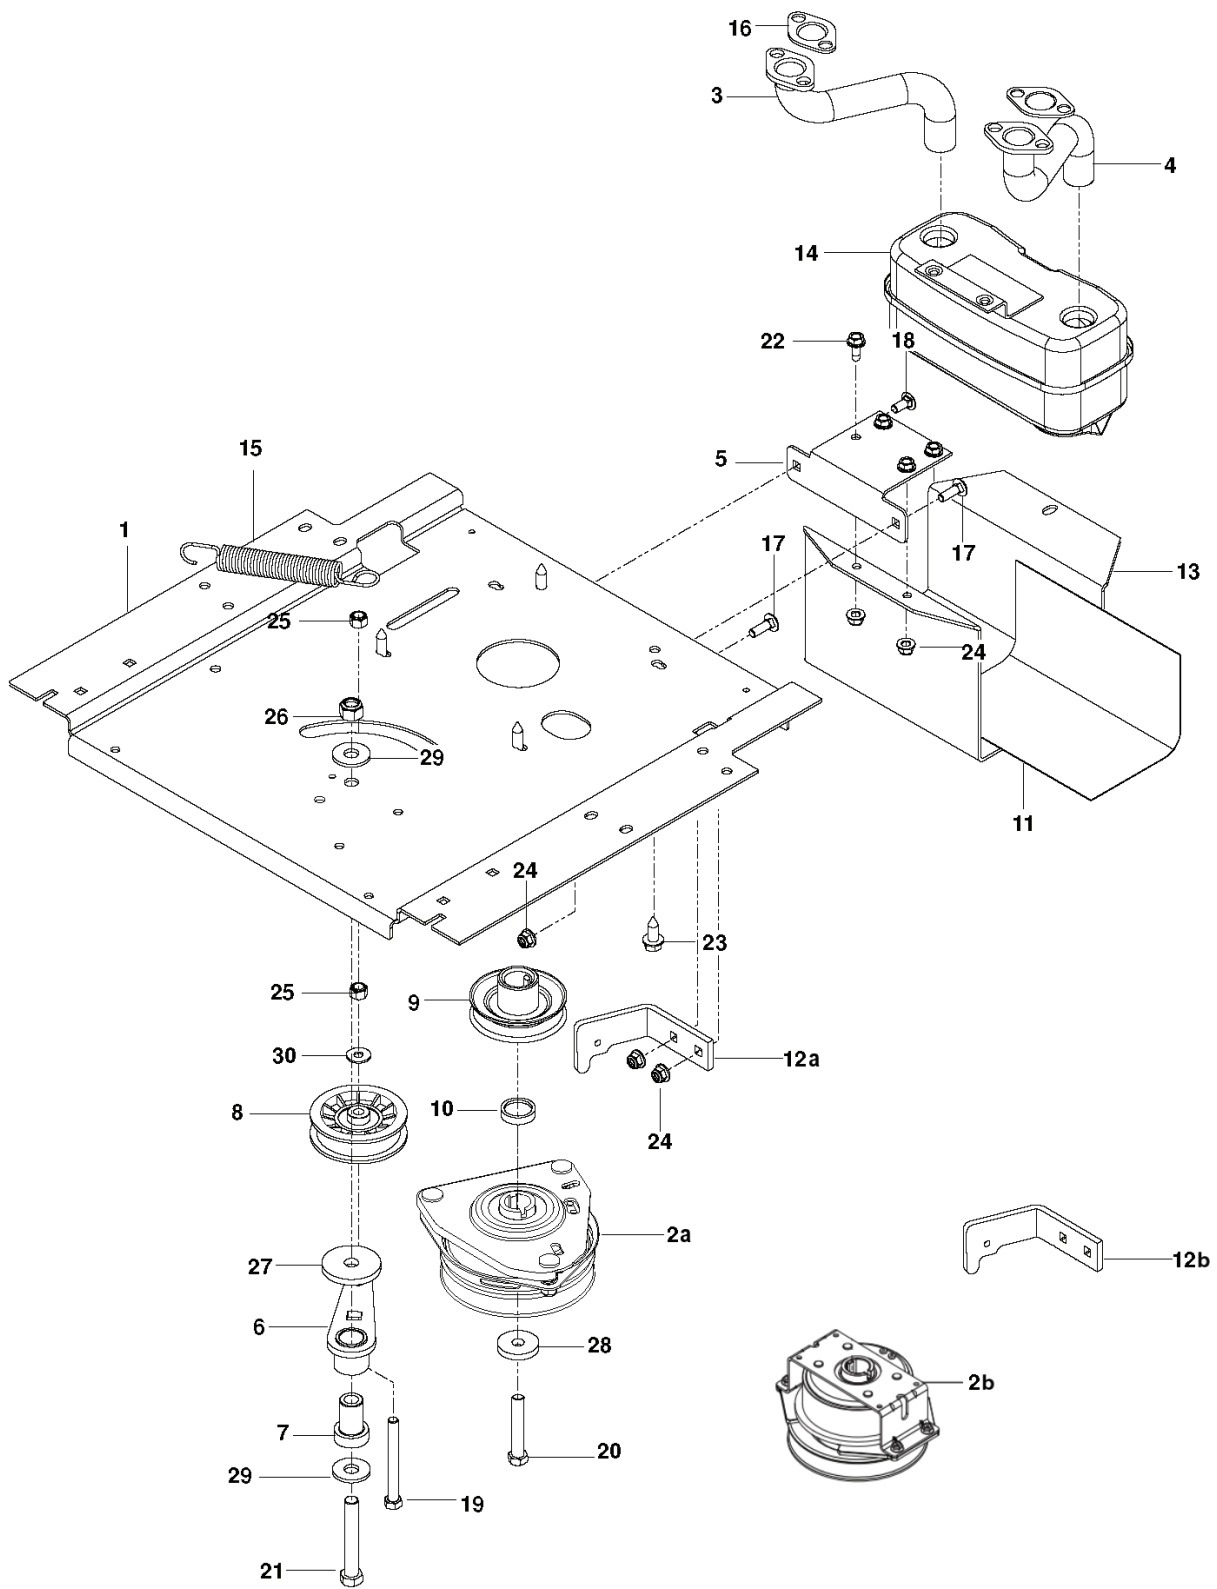

Z 248F, 967303602-00, 2015-01

SPARE PARTS LIST

REF.	PART NO.	DESCRIPTION	REMARK	QTY.	KIT
1	587595601	DECAL		1	
2	587595501	DECAL		1	
3	587220301	DECAL		2	
4	539105745	DECAL		1	
5	532428677	DECAL		1	
6	539108385	DECAL		1	
7	539108386	DECAL		1	
8	539109897	DECAL		1	
9	583934001	DECAL		1	
10	539110522	DECAL		1	
11	588035101	DECAL		1	
12	581724401	DECAL		1	
13	584904601	DECAL		1	
14	539112620	DECAL		1	
15	577469001	DECAL		2	
16	581724301	DECAL		2	
17	587000701	PAD		1	

REF.	PART NO.	DESCRIPTION	REMARK	QTY.	KIT
1	588017102	PLATE		1	
2a	532400008	CLUTCH		1	
2b	587241601	CLUTCH		1	
3	581881001	TUBE		1	
4	581881101	TUBE		1	
5	581886702	BRACKET		1	
6	532448145	ARM		1	
7	539101231	SPINDLE		1	
8	539110311	PULLEY		1	
9	587537401	PULLEY		1	
10	587660101	SPACER		1	
11	539132859	HEAT SHIELD		1	
12b	587633302	STOP		1	
12a	522442506	STOP		1	
13	587451202	GUARD		1	
14	539131604	MUFFLER ASSY		1	
15	532196105	SPRING		1	
16	532165391	GASKET		2	
17	872140508	BOLT		2	
18	872140506	BOLT		2	
19	874520656	BOLT		1	
20	581332803	BOLT		1	
21	874780852	BOLT		1	
22	817490512	SCREW		4	
23	817120616	SCREW		4	
24	539112899	NUT, 5/16-18, NYLOC		5	
25	539976979	NUT		2	
26	873800800	NUT		1	
27	539112670	WASHER		1	
28	532126197	WASHER		1	
29	819182212	WASHER		2	
30	819121414	WASHER		2	