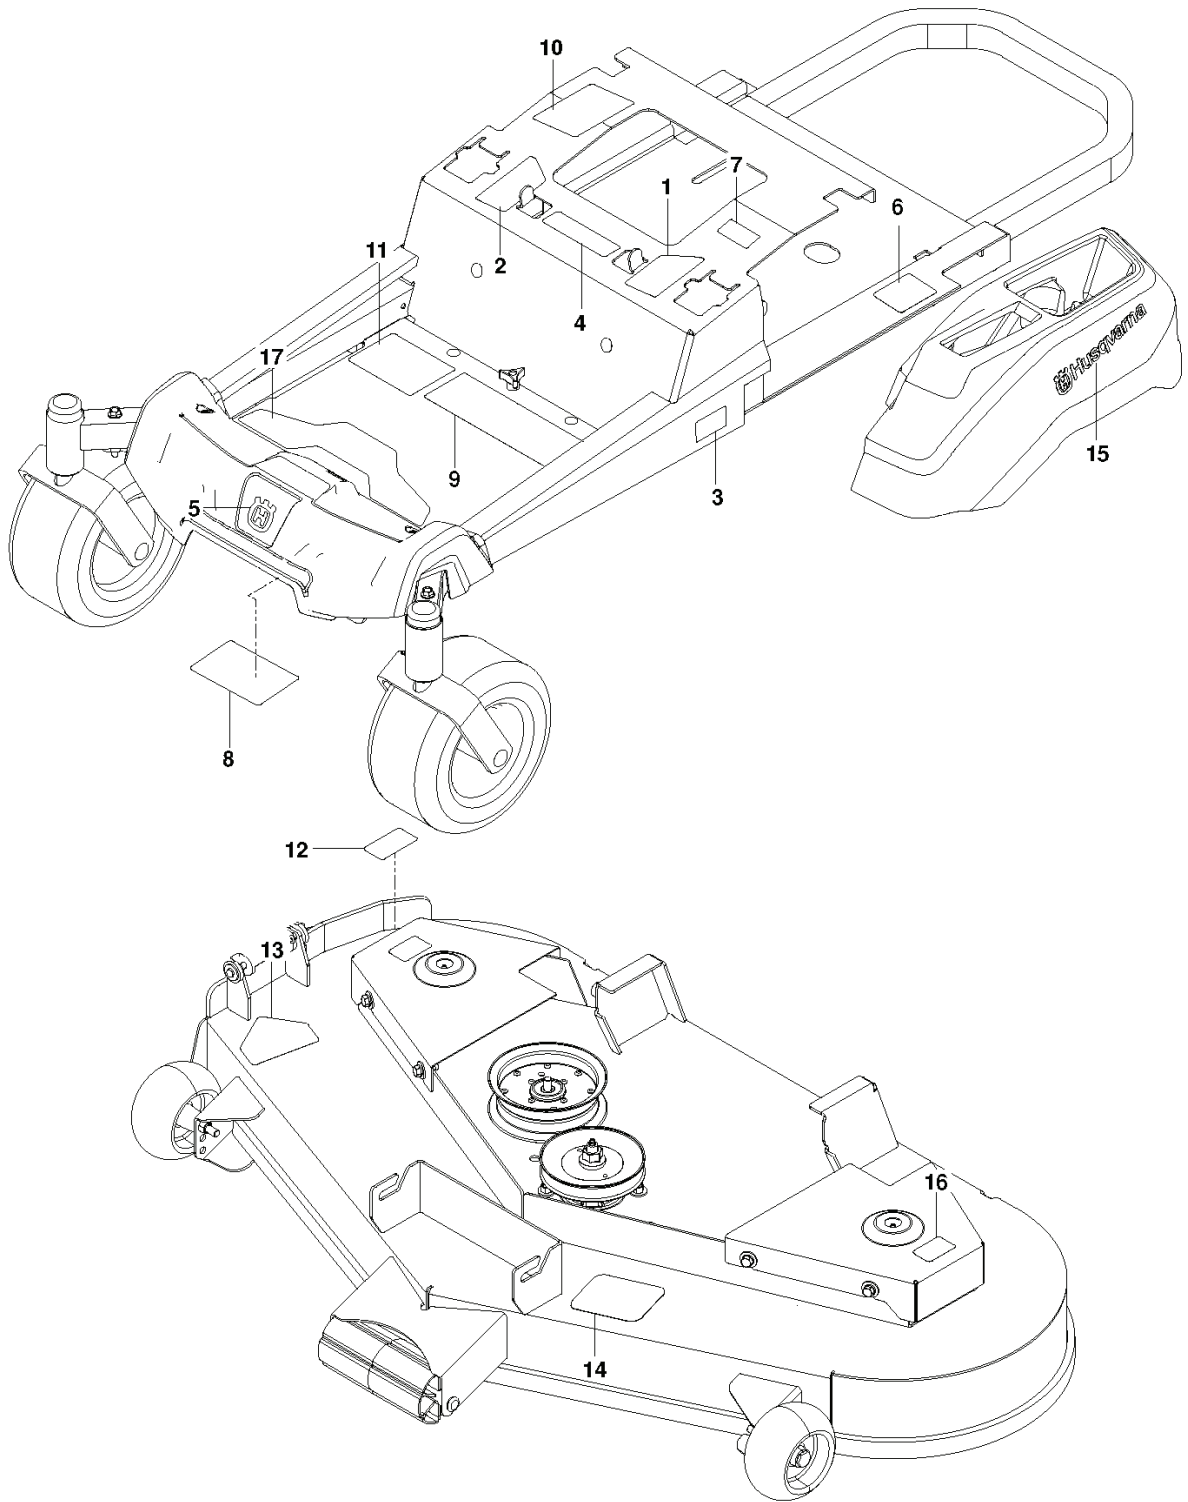

Z 248F, 967303602-00, 2015-01

SPARE PARTS LIST

REF.	PART NO.	DESCRIPTION	REMARK	QTY.	KIT
1	587595601	DECAL		1	
2	587595501	DECAL		1	
3	587220301	DECAL		2	
4	539105745	DECAL		1	
5	532428677	DECAL		1	
6	539108385	DECAL		1	
7	539108386	DECAL		1	
8	539109897	DECAL		1	
9	583934001	DECAL		1	
10	539110522	DECAL		1	
11	588035101	DECAL		1	
12	581724401	DECAL		1	
13	584904601	DECAL		1	
14	539112620	DECAL		1	
15	577469001	DECAL		2	
16	581724301	DECAL		2	
17	587000701	PAD		1	

REF.	PART NO.	DESCRIPTION	REMARK	QTY.	KIT
1	588017102	PLATE		1	
2a	532400008	CLUTCH		1	
2b	587241601	CLUTCH		1	
3	581881001	TUBE		1	
4	581881101	TUBE		1	
5	581886702	BRACKET		1	
6	532448145	ARM		1	
7	539101231	SPINDLE		1	
8	539110311	PULLEY		1	
9	587537401	PULLEY		1	
10	587660101	SPACER		1	
11	539132859	HEAT SHIELD		1	
12b	587633302	STOP		1	
12a	522442506	STOP		1	
13	587451202	GUARD		1	
14	539131604	MUFFLER ASSY		1	
15	532196105	SPRING		1	
16	532165391	GASKET		2	
17	872140508	BOLT		2	
18	872140506	BOLT		2	
19	874520656	BOLT		1	
20	581332803	BOLT		1	
21	874780852	BOLT		1	
22	817490512	SCREW		4	
23	817120616	SCREW		4	
24	539112899	NUT, 5/16-18, NYLOC		5	
25	539976979	NUT		2	
26	873800800	NUT		1	
27	539112670	WASHER		1	
28	532126197	WASHER		1	
29	819182212	WASHER		2	
30	819121414	WASHER		2	