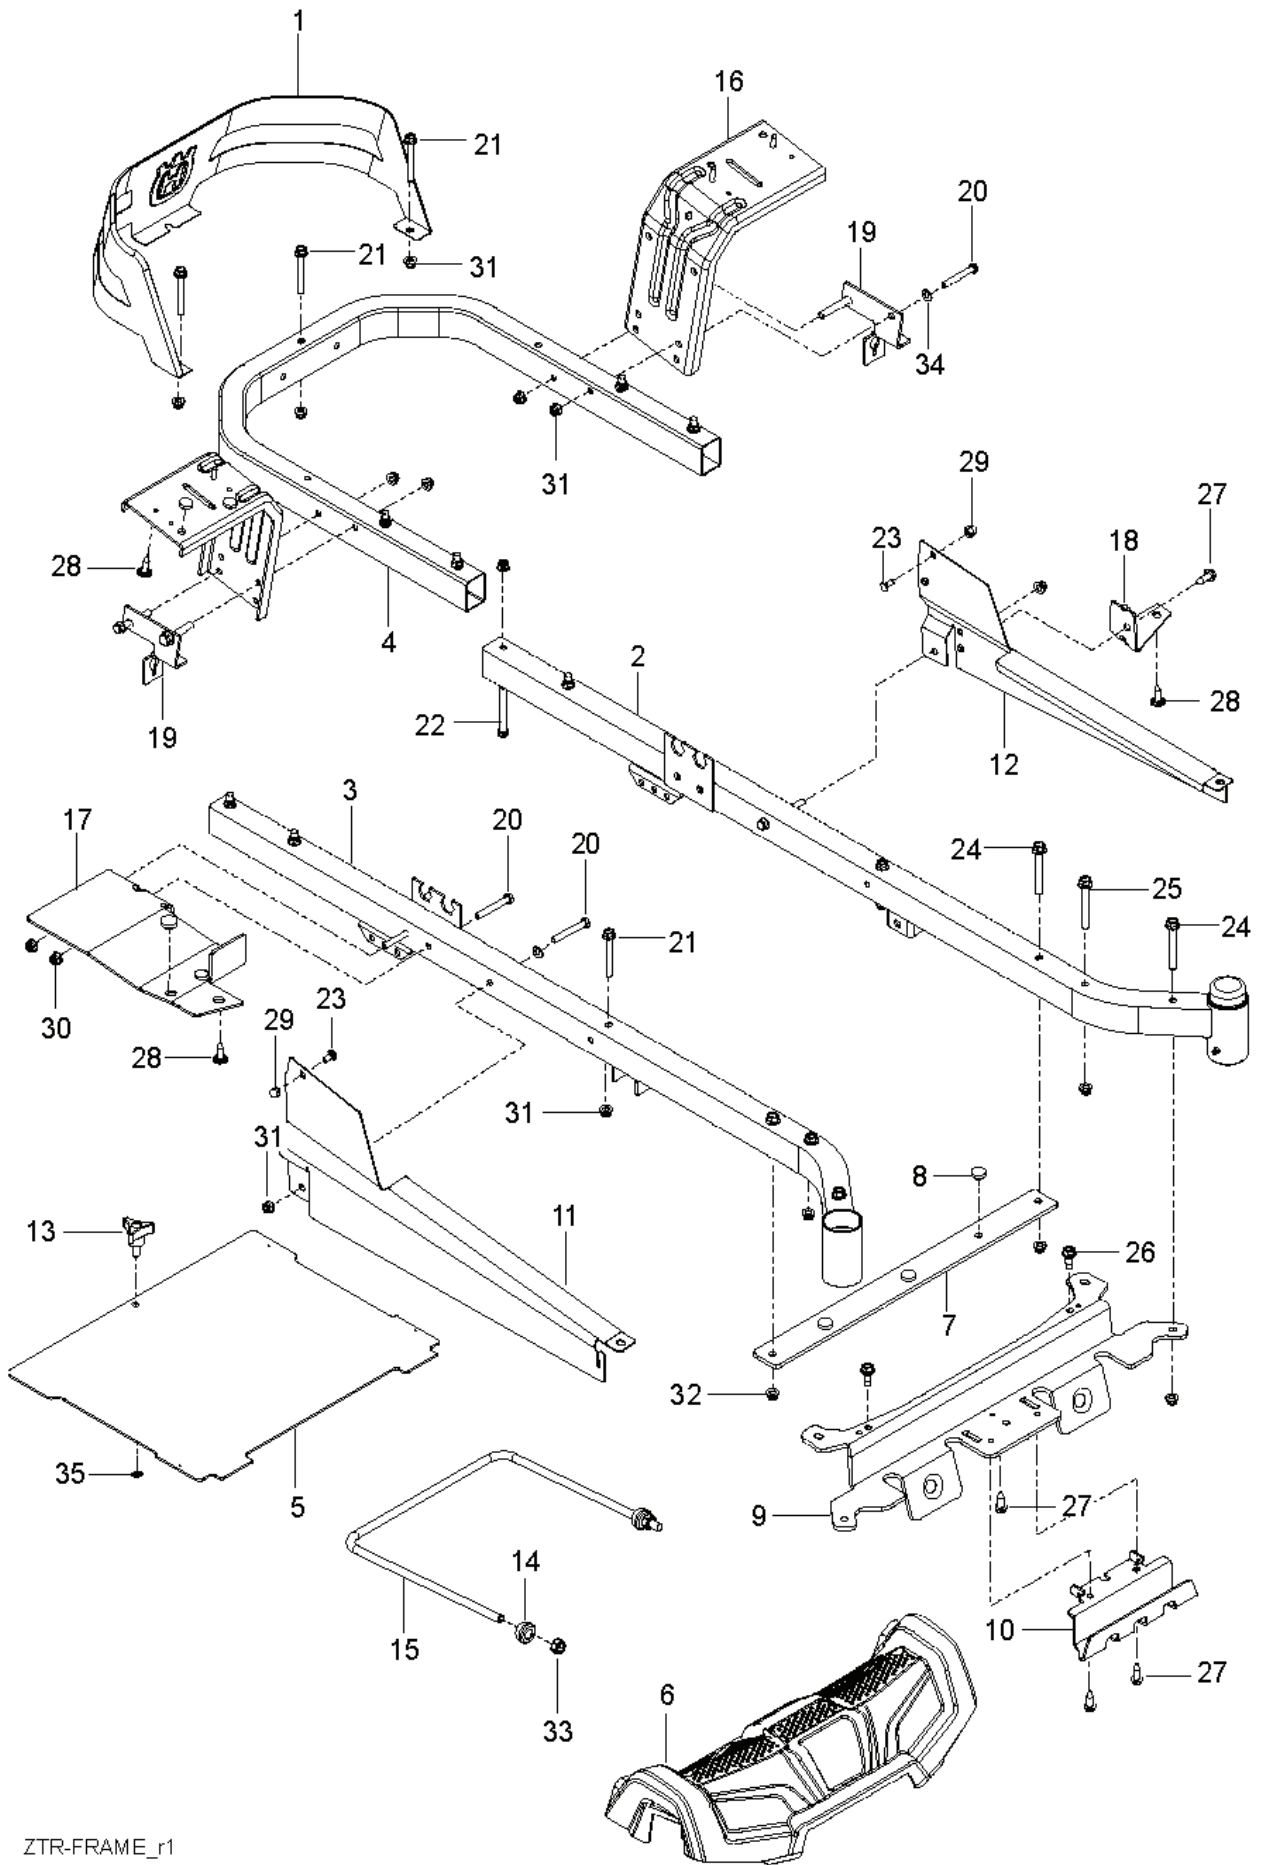

Z 248F, 967303602-00, 2015-01

SPARE PARTS LIST

REF.	PART NO.	DESCRIPTION	REMARK	QTY.	KIT
1	587595601	DECAL		1	
2	587595501	DECAL		1	
3	587220301	DECAL		2	
4	539105745	DECAL		1	
5	532428677	DECAL		1	
6	539108385	DECAL		1	
7	539108386	DECAL		1	
8	539109897	DECAL		1	
9	583934001	DECAL		1	
10	539110522	DECAL		1	
11	588035101	DECAL		1	
12	581724401	DECAL		1	
13	584904601	DECAL		1	
14	539112620	DECAL		1	
15	577469001	DECAL		2	
16	581724301	DECAL		2	
17	587000701	PAD		1	

REF.	PART NO.	DESCRIPTION	REMARK	QTY.	KIT
1	588017102	PLATE		1	
2a	532400008	CLUTCH		1	
2b	587241601	CLUTCH		1	
3	581881001	TUBE		1	
4	581881101	TUBE		1	
5	581886702	BRACKET		1	
6	532448145	ARM		1	
7	539101231	SPINDLE		1	
8	539110311	PULLEY		1	
9	587537401	PULLEY		1	
10	587660101	SPACER		1	
11	539132859	HEAT SHIELD		1	
12b	587633302	STOP		1	
12a	522442506	STOP		1	
13	587451202	GUARD		1	
14	539131604	MUFFLER ASSY		1	
15	532196105	SPRING		1	
16	532165391	GASKET		2	
17	872140508	BOLT		2	
18	872140506	BOLT		2	
19	874520656	BOLT		1	
20	581332803	BOLT		1	
21	874780852	BOLT		1	
22	817490512	SCREW		4	
23	817120616	SCREW		4	
24	539112899	NUT, 5/16-18, NYLOC		5	
25	539976979	NUT		2	
26	873800800	NUT		1	
27	539112670	WASHER		1	
28	532126197	WASHER		1	
29	819182212	WASHER		2	
30	819121414	WASHER		2	