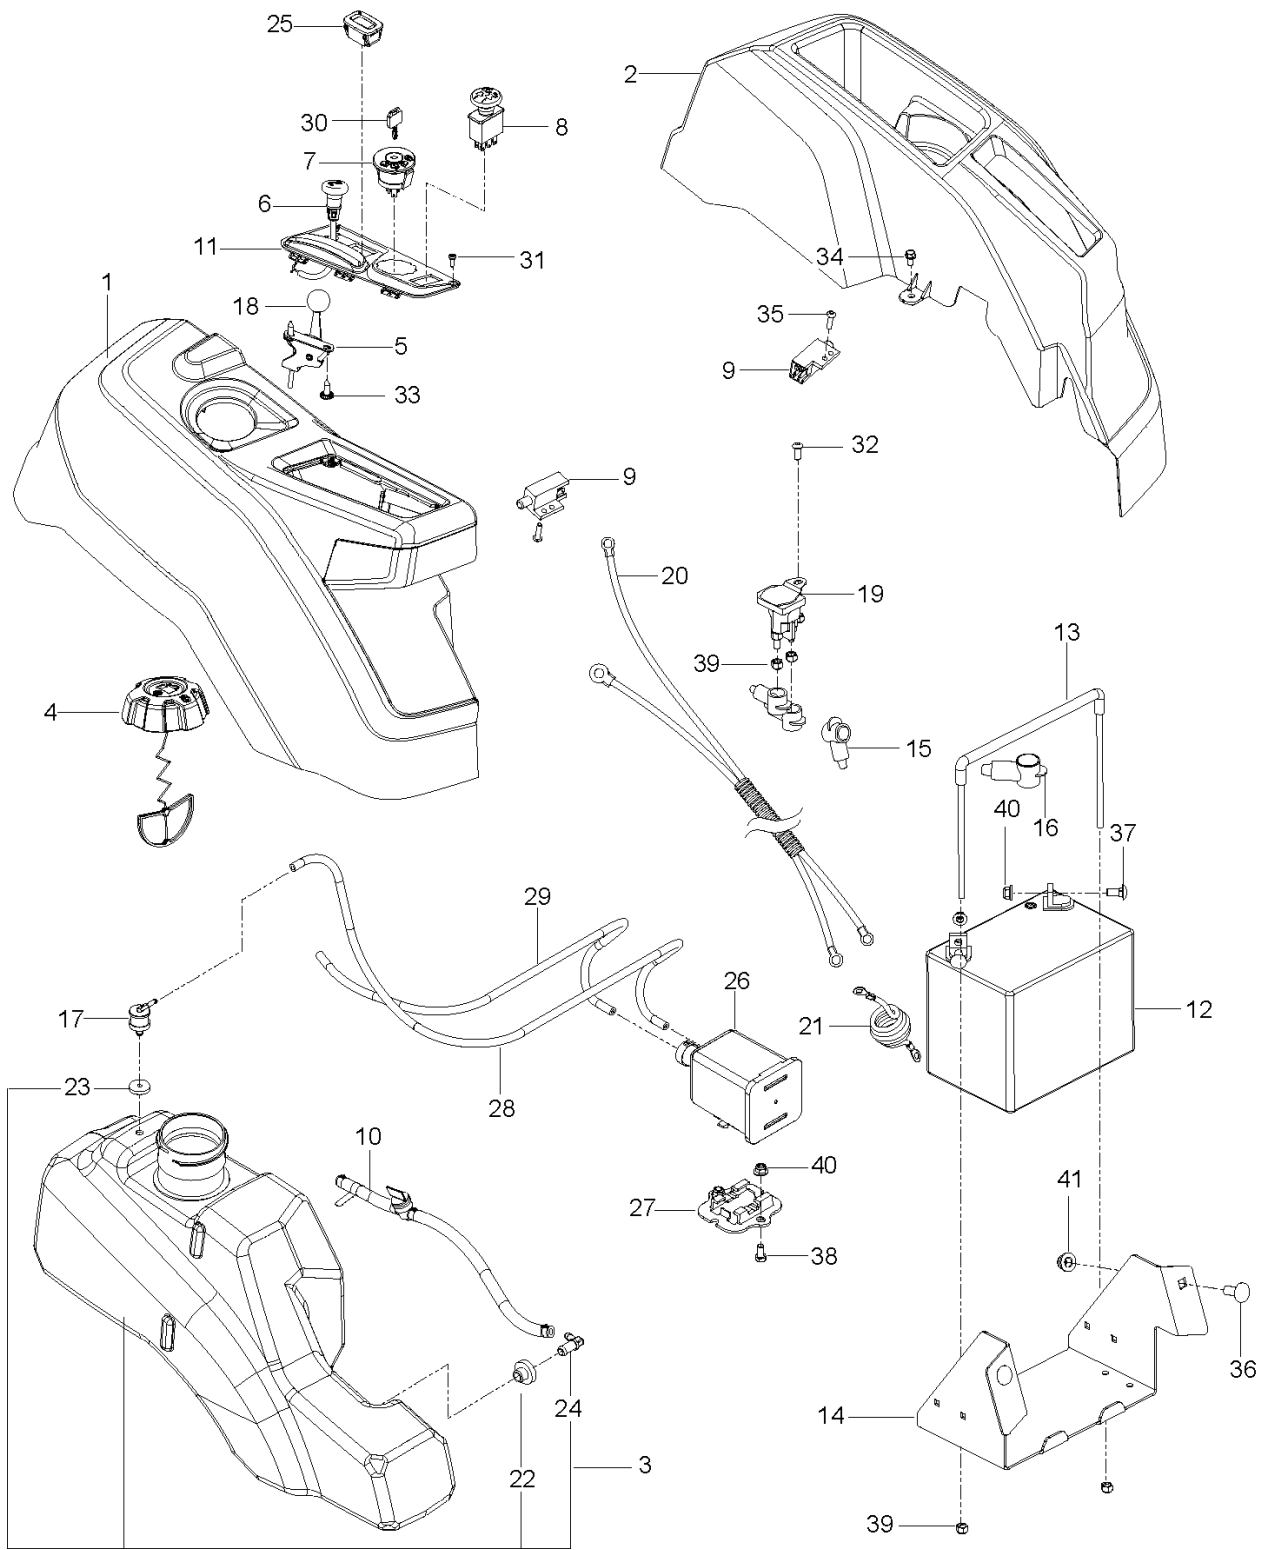

REF.	PART NO.	DESCRIPTION	REMARK	QTY.	KIT
1	585522801	CONSOLE ASSY		1	
2	586621201	CONSOLE ASSY		1	
3	578180602	FUEL TANK ASSY	Fits 2.75" filler neck	1	
4	585124801	FUEL CAP ASSY	Fits 2.75" filler neck	1	
4	529989702	CAP	Fits 2.00" filler neck	1	
5	539112438	THROTTLE CABLE		1	
6	586881501	CHOKE CONTROL ASSY		1	
7	539107541	IGNITION SWITCH		1	
8	532174652	BRAKER		1	
9	587601501	SWITCH		2	
10	586123904	FUEL HOSE		1	
11	585522701	CONTROL PANEL		1	
12	539102436	BATTERY		1	
13	539131209	BATTERY TIE DOWN ASSEMBLY		1	
14	585048702	BOX		1	
15	532131563	COVER		3	
16	539102759	INSULATOR		1	
17	576618101	TANK VENT		1	
18	539133049	KNOB ROUND BALL		1	
19	532192507	SOLENOID		1	
20	587198601	HARNESS		1	
21	539103306	CABLE		1	
22	532003645	BUSHING		1	
23	532437492	GROMMET		1	
24	532139277	NIPPLE		1	
25	586161801	HOUR METER		1	
26	532414114	FILTER		1	
27	575242701	BRACKET		1	
28	587044523	HOSE		1	
29	587044536	HOSE		1	
30	532140401	KEY		1	
31	545227101	SCREW		2	
32	539111229	SCR 1/4-20 X 5/8 BTN SKT HD ZD		1	
33	532141841	SCREW		2	
34	817490408	SCREW		2	
35	574822701	SCREW		2	
36	539990645	BOLT		2	
37	872140506	BOLT		2	
38	539108392	HCS 5/16-18 X 5/8 GR 5 ZD		2	
39	873800400	NUT		5	
40	539112899	NUT, 5/16-18, NYLOC		4	
41	521996501	NUT		2	
	586337301	HARNESS	NOT SHOWN	1