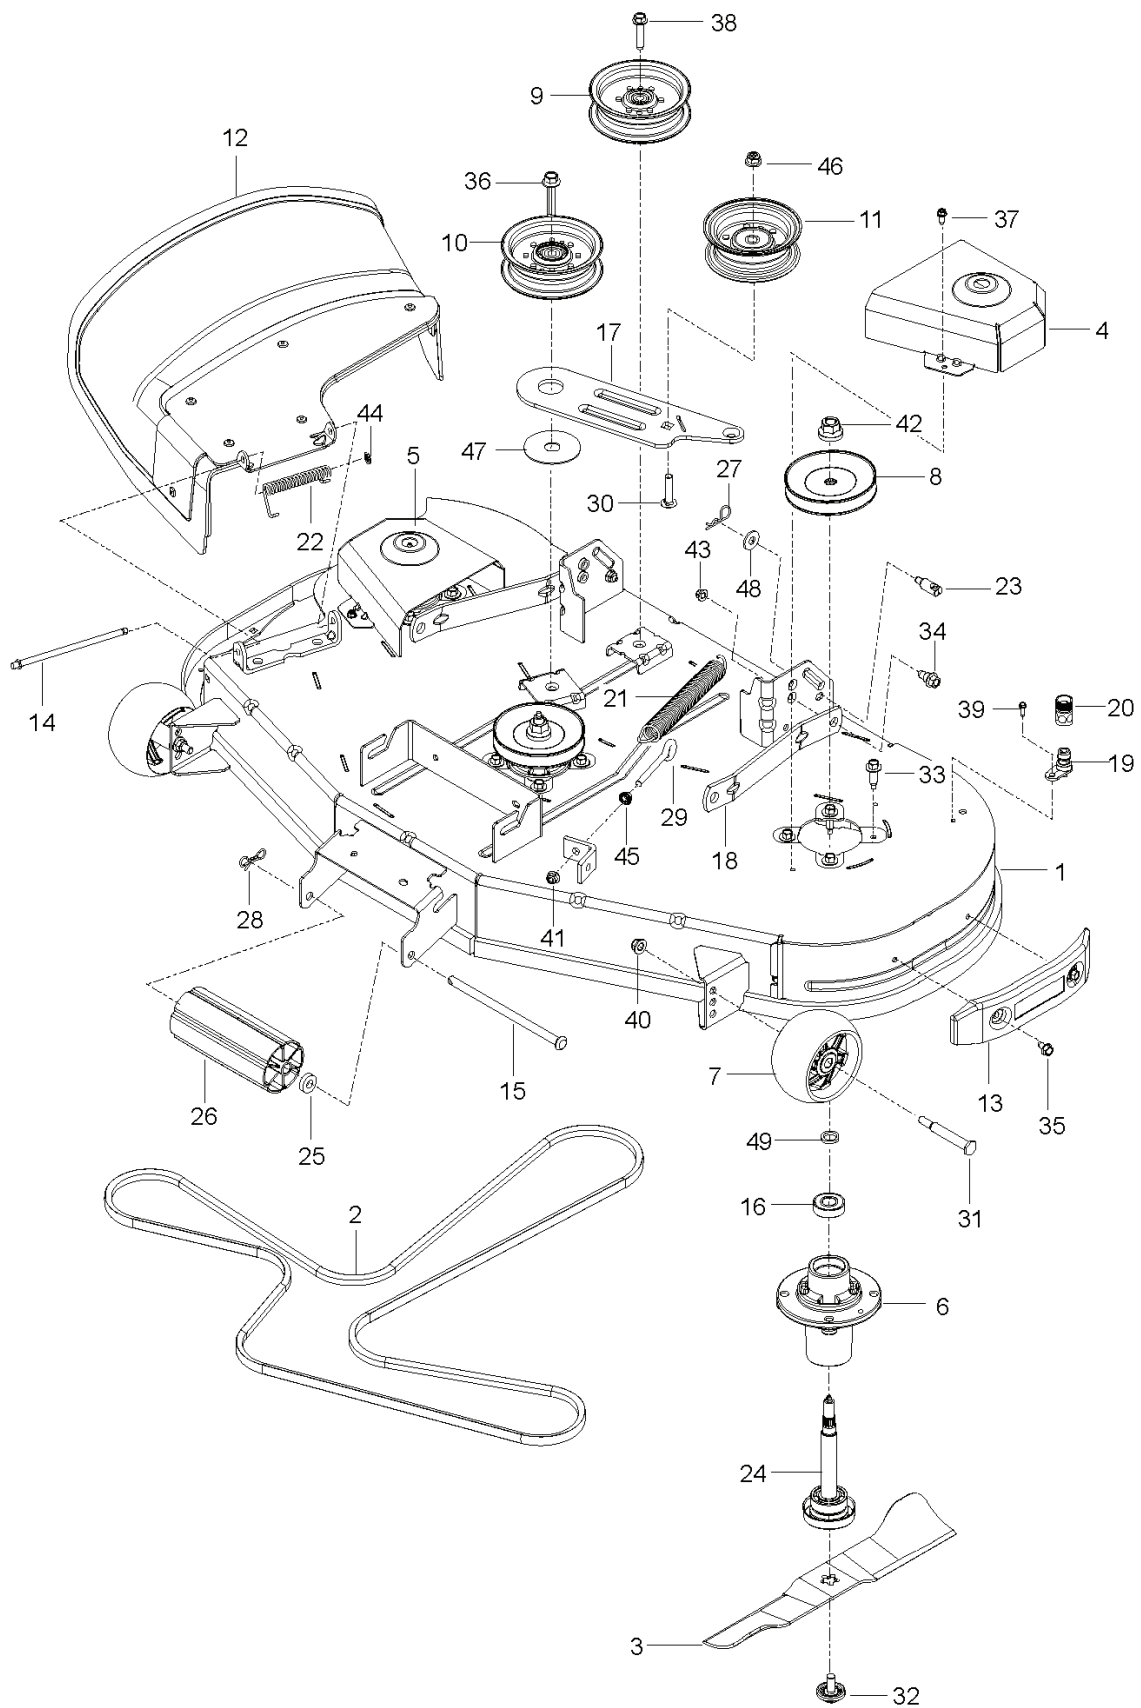

Z 248F, 970458901-01, 2020-10

SPARE PARTS LIST

REF.	PART NO.	DESCRIPTION	REMARK	QTY.	KIT
1	585522801	CONSOLE ASSY		1	
2	586621201	CONSOLE ASSY		1	
3	589924702	FUEL TANK ASSY	Fits 2.75" filler neck	1	
4	585124801	FUEL CAP ASSY	Fits 2.75" filler neck	1	
4	529989702	CAP	Fits 2.00" filler neck	1	
5	539112438	THROTTLE CABLE		1	
6	586881501	CHOKE CONTROL ASSY		1	
7	539107541	IGNITION SWITCH		1	
8	582107602	SWITCH		1	
9	587601501	SWITCH		2	
10	539133049	KNOB ROUND BALL		1	
11	585522701	CONTROL PANEL		1	
12	539102436	BATTERY		1	
13	510030003	BRACKET		1	
14	582609602	BOX		1	
15	532131563	COVER		3	
16	539102759	INSULATOR		1	
17	576618101	TANK VENT		1	
18	586123906	FUEL HOSE		1	
19	582042801	SOLENOID		1	
20	587198601	HARNESS		1	
21	587044550	HOSE		1	
22	532003645	BUSHING		1	
23	532437492	GROMMET		1	
24	532139277	NIPPLE		1	
25	586161801	HOUR METER		1	
26	532140401	KEY		1	
27	586108201	HARNESS		1	
28	588839401	HOOK		2	
29	545227101	SCREW		2	
30	539111229	SCR 1/4-20 X 5/8 BTN SKT HD ZD		1	
31	532141841	SCREW		2	
32	574822701	SCREW		2	
33	539990645	BOLT		2	
34	872140506	BOLT		2	
35	817490408	SCREW		2	
36	539112899	NUT, 5/16-18, NYLOC		2	
37	521996501	NUT		2	
38	539976978	NUT		5	
	586337301	HARNESS	NOT SHOWN	1	
	532109748	RELAY	NOT SHOWN	1	
	586548101	HARNESS	NOT SHOWN	1	