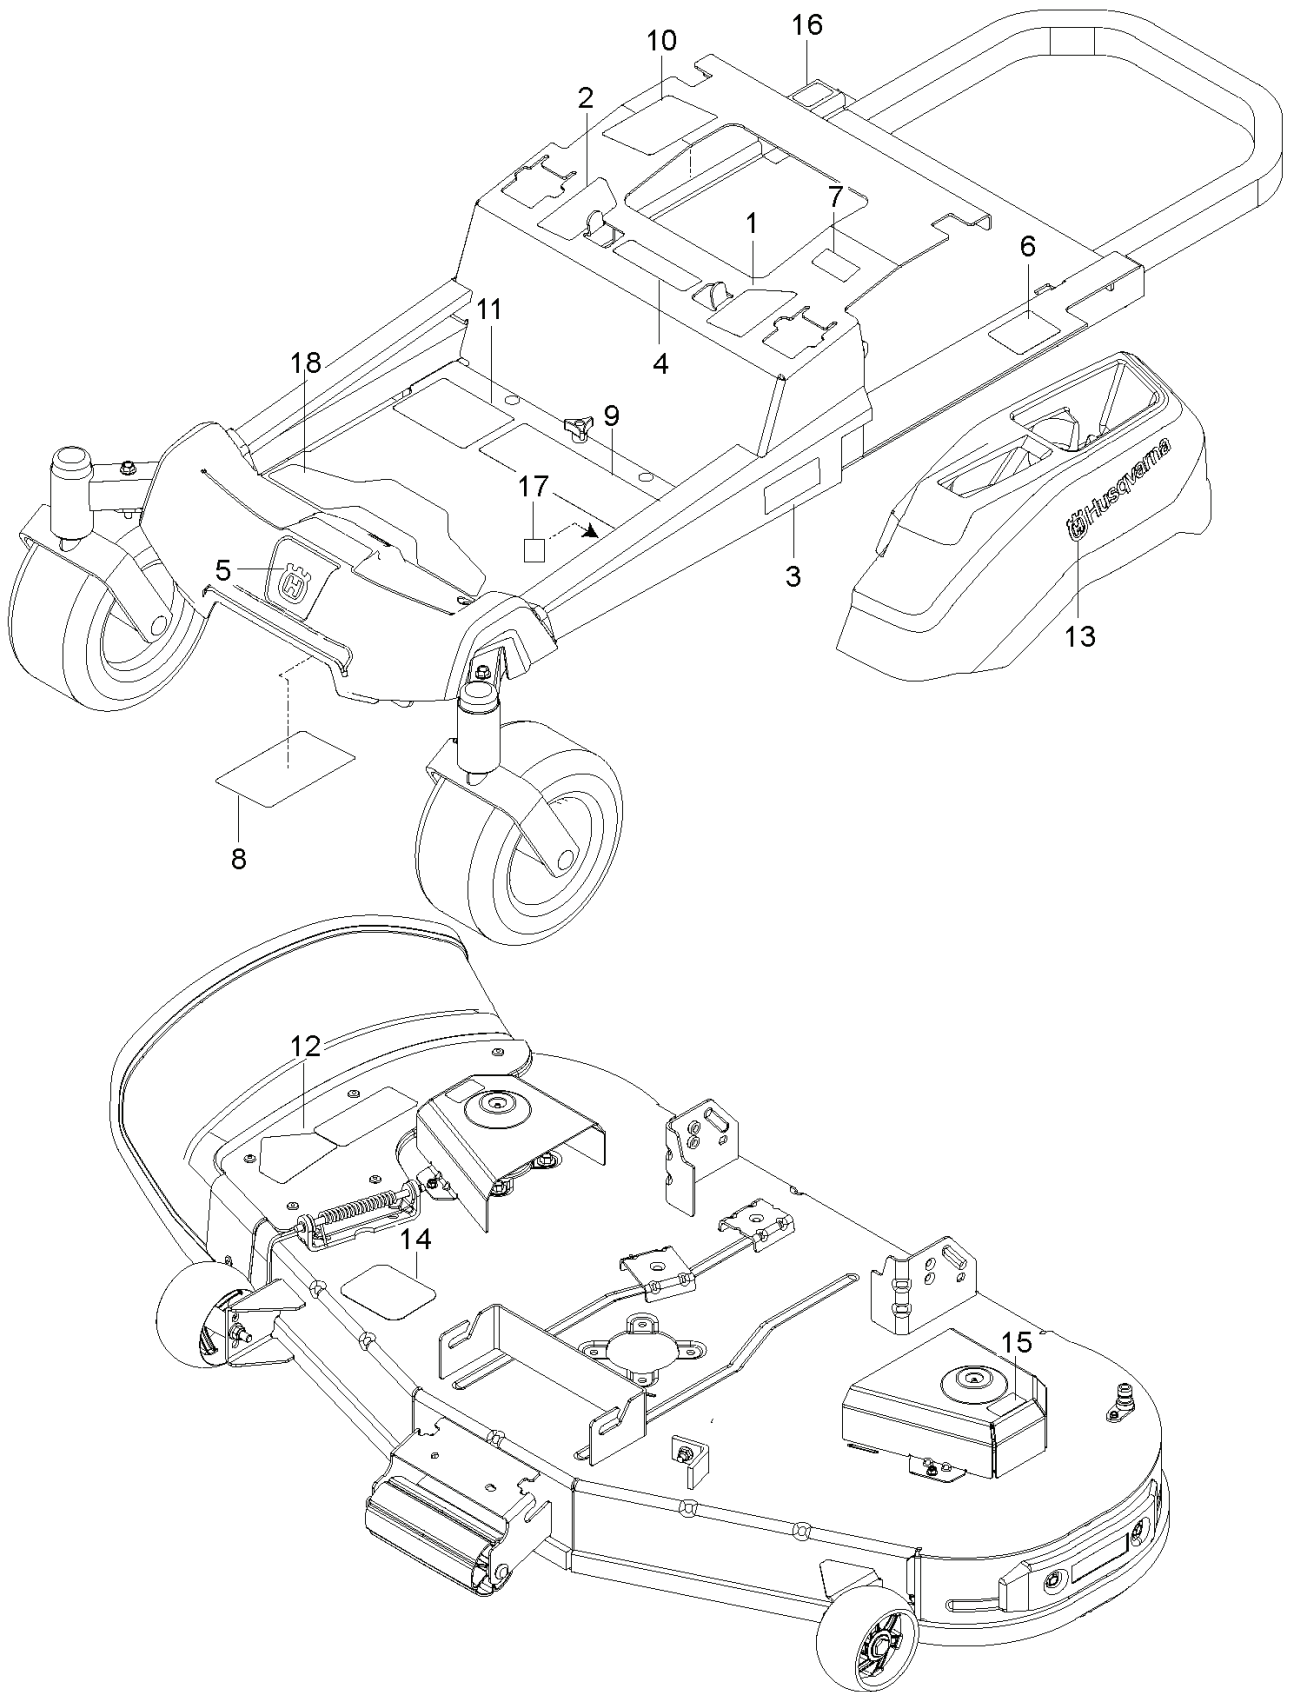

REF.	PART NO.	DESCRIPTION	REMARK	QTY.	KIT
1	587595601	DECAL		1	
2	587595501	DECAL		1	
3	587220301	DECAL		2	
4	539105745	DECAL		1	
5	532428677	DECAL		1	
6	539108385	DECAL		1	
7	539108386	DECAL		1	
8	539109897	DECAL		1	
9	583934001	DECAL		1	
10	532423829	DECAL		1	
11	588035101	DECAL		1	
12	586978801	DECAL		1	
13	577469001	DECAL		2	
14	510240201	DECAL		1	
15	589357901	DECAL		1	
16	501082601	DECAL		1	
17	581724102	DECAL		1	
18	587000701	PAD		1