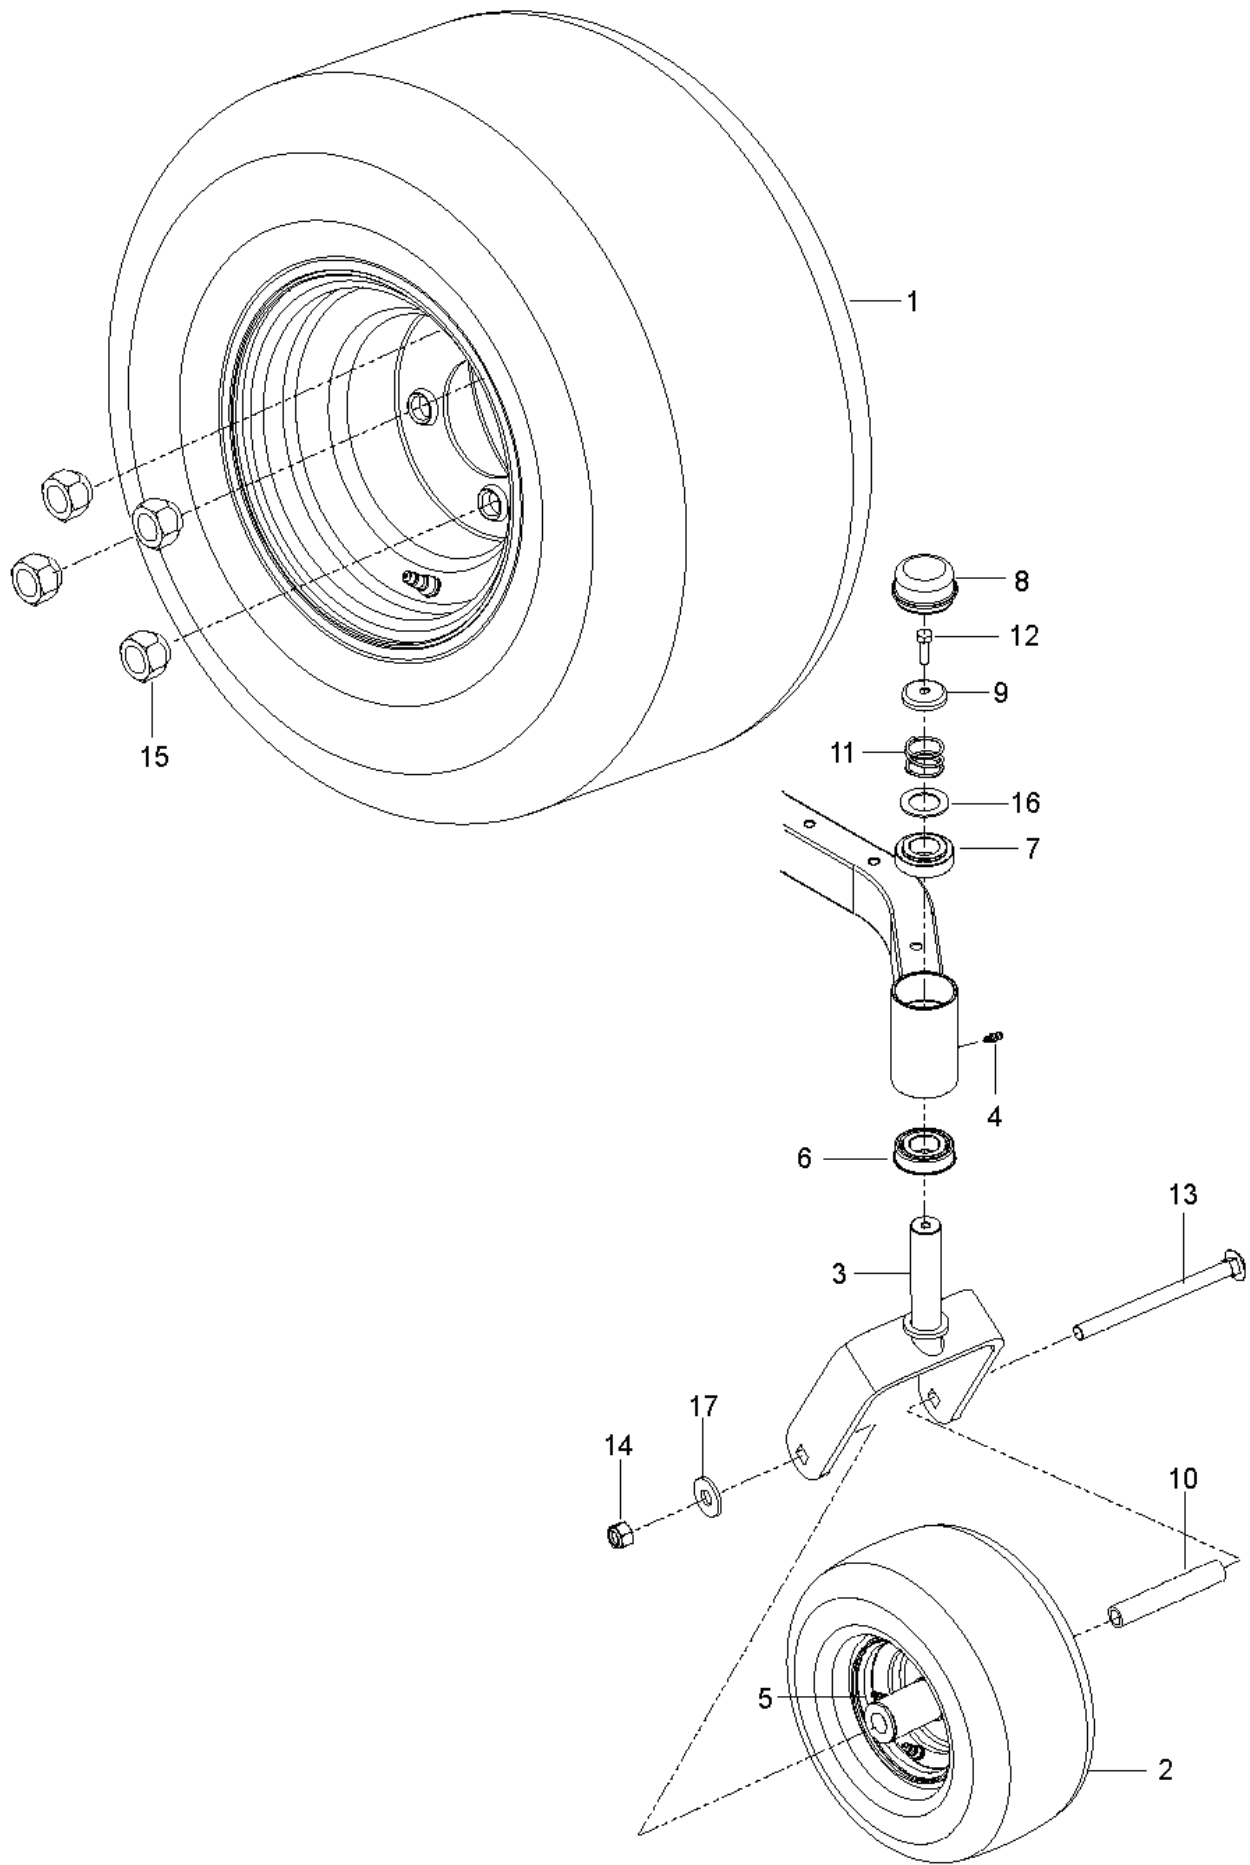

REF.	PART NO.	DESCRIPTION	REMARK	QTY.	KIT
1	579753401	WHEEL ASSY		2	
2	576588602	WHEEL ASSY		2	
3	586650302	YOKE		2	
4	539115638	FITTING		2	
5	539103300	NIPPLE		2	
6	539112660	BEARING		2	
7	539117901	BUSHING		2	
8	539102535	CAP		2	
9	539115749	CASTER PLUG		2	
10	585995401	SPACER		2	
11	539115747	SPRING		2	
12	874950516	SCREW		2	
13	576601501	SCREW		2	
14	873930800	NUT		2	
15	587653902	NUT		8	
16	539115675	WASHER		2	
17	819182212	WASHER		2