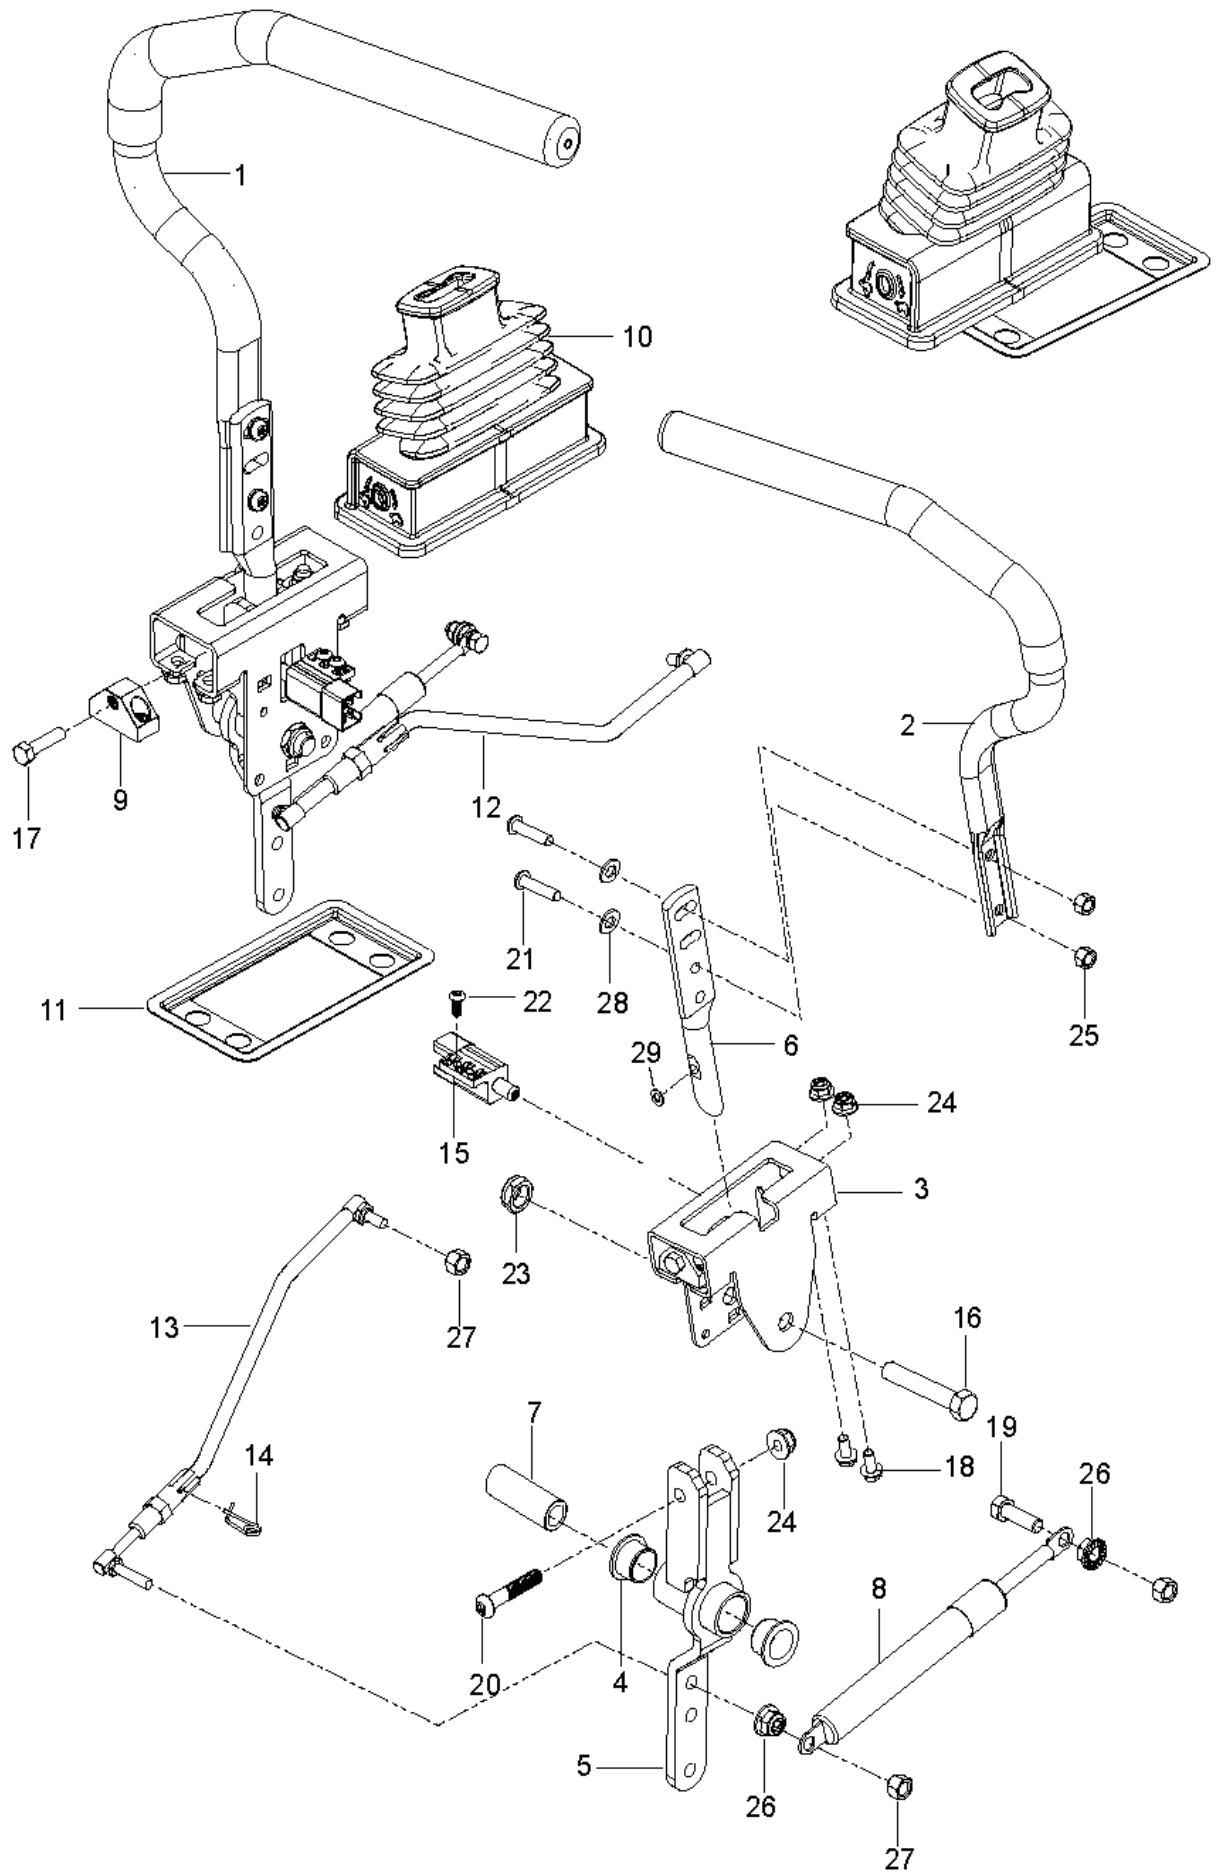

REF.	PART NO.	DESCRIPTION	REMARK	QTY.	KIT
1	582313803	TUBE	W/ GRIP	2	
2	582313804	TUBE	W/ GRIP	1	
3	585124705	BRACKET		2	
4	539131518	BEARING		4	
5	576140301	LEVER		2	
6	587601704	LEVER		2	
7	584927201	SPACER		2	
8	539102720	GAS SPRING		2	
9	581437502	BLOCK		2	
10	585831601	BOOT		2	
11	585488202	FLANGE		2	
12	588604902	ROD		2	
13	588605002	ROD		2	
14	532199849	SPRING RETAINER		2	
15	587601501	SWITCH		2	
16	596434301	BOLT		2	
17	585986101	BOLT		2	
18	592858702	BOLT		8	
19	596580801	BOLT		2	
20	587885301	SCREW		2	
21	585985901	BOLT		4	
22	574822701	SCREW		2	
23	539108010	NUT		2	
24	594944401	NUT		10	
25	596583702	NUT		4	
26	596039201	LOCK NUT		4	
27	596583702	NUT		4	
28	596204101	WASHER		4	
29	587614201	WASHER		2