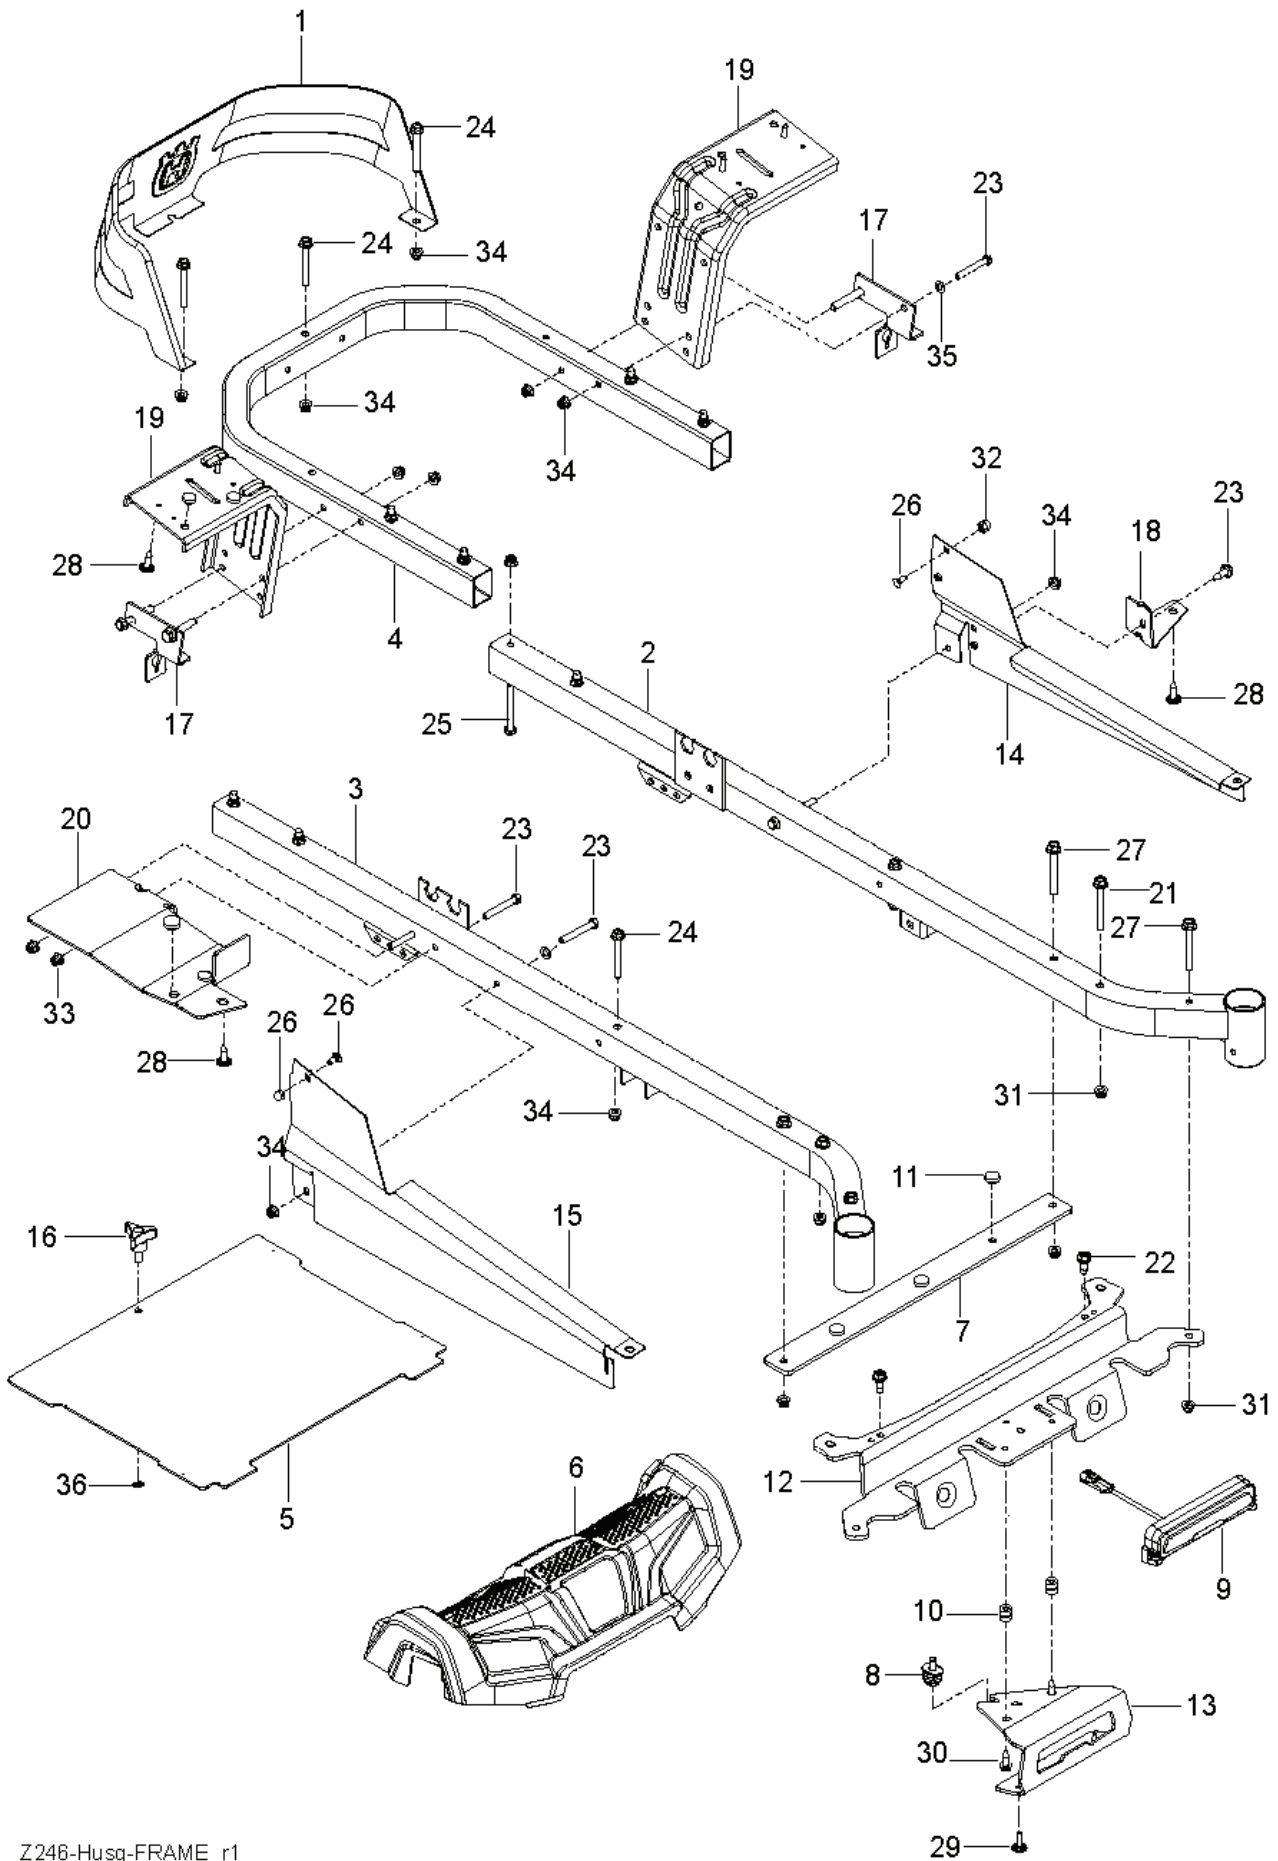

REF.	PART NO.	DESCRIPTION	REMARK	QTY.	KIT
1	585039802	GUARD		1	
2	589283302	FRAME TUBE		1	
3	589283402	FRAME TUBE		1	
4	584991002	TUBE		1	
5	522842902	PLATE		1	
6	586703801	FRONT COVER		1	
7	585523004	SUPPORT		1	
8	587546901	SCREW		1	
9	585916701	LIGHT		1	
10	587225201	GROMMET		2	
11	585989301	BUMPER		7	
12	585523104	CROSS MEMBER		1	
13	587458602	BRACKET		1	
14	585331602	COVER		1	
15	585331502	COVER		1	
16	539104411	KNOB		1	
17	585474302	BRACKET		2	
18	585523604	SUPPORT		1	
19	580501302	BRACKET		2	
20	585523404	SUPPORT		1	
21	586654301	BOLT		2	
22	586881101	BOLT		2	
23	874780536	BOLT		7	
24	874780544	BOLT		5	
25	874780648	BOLT		8	
26	585940001	BOLT		2	
27	577117701	SCREW		4	
28	532416358	SCREW		6	
29	532421756	SCREW		2	
30	817580520	BOLT		2	
31	521996501	NUT		6	
32	585938101	NUT		2	
33	873900500	NUT		2	
34	539112899	NUT, 5/16-18, NYLOC		9	
35	819111116	WASHER		6	
36	532423063	WASHER		1